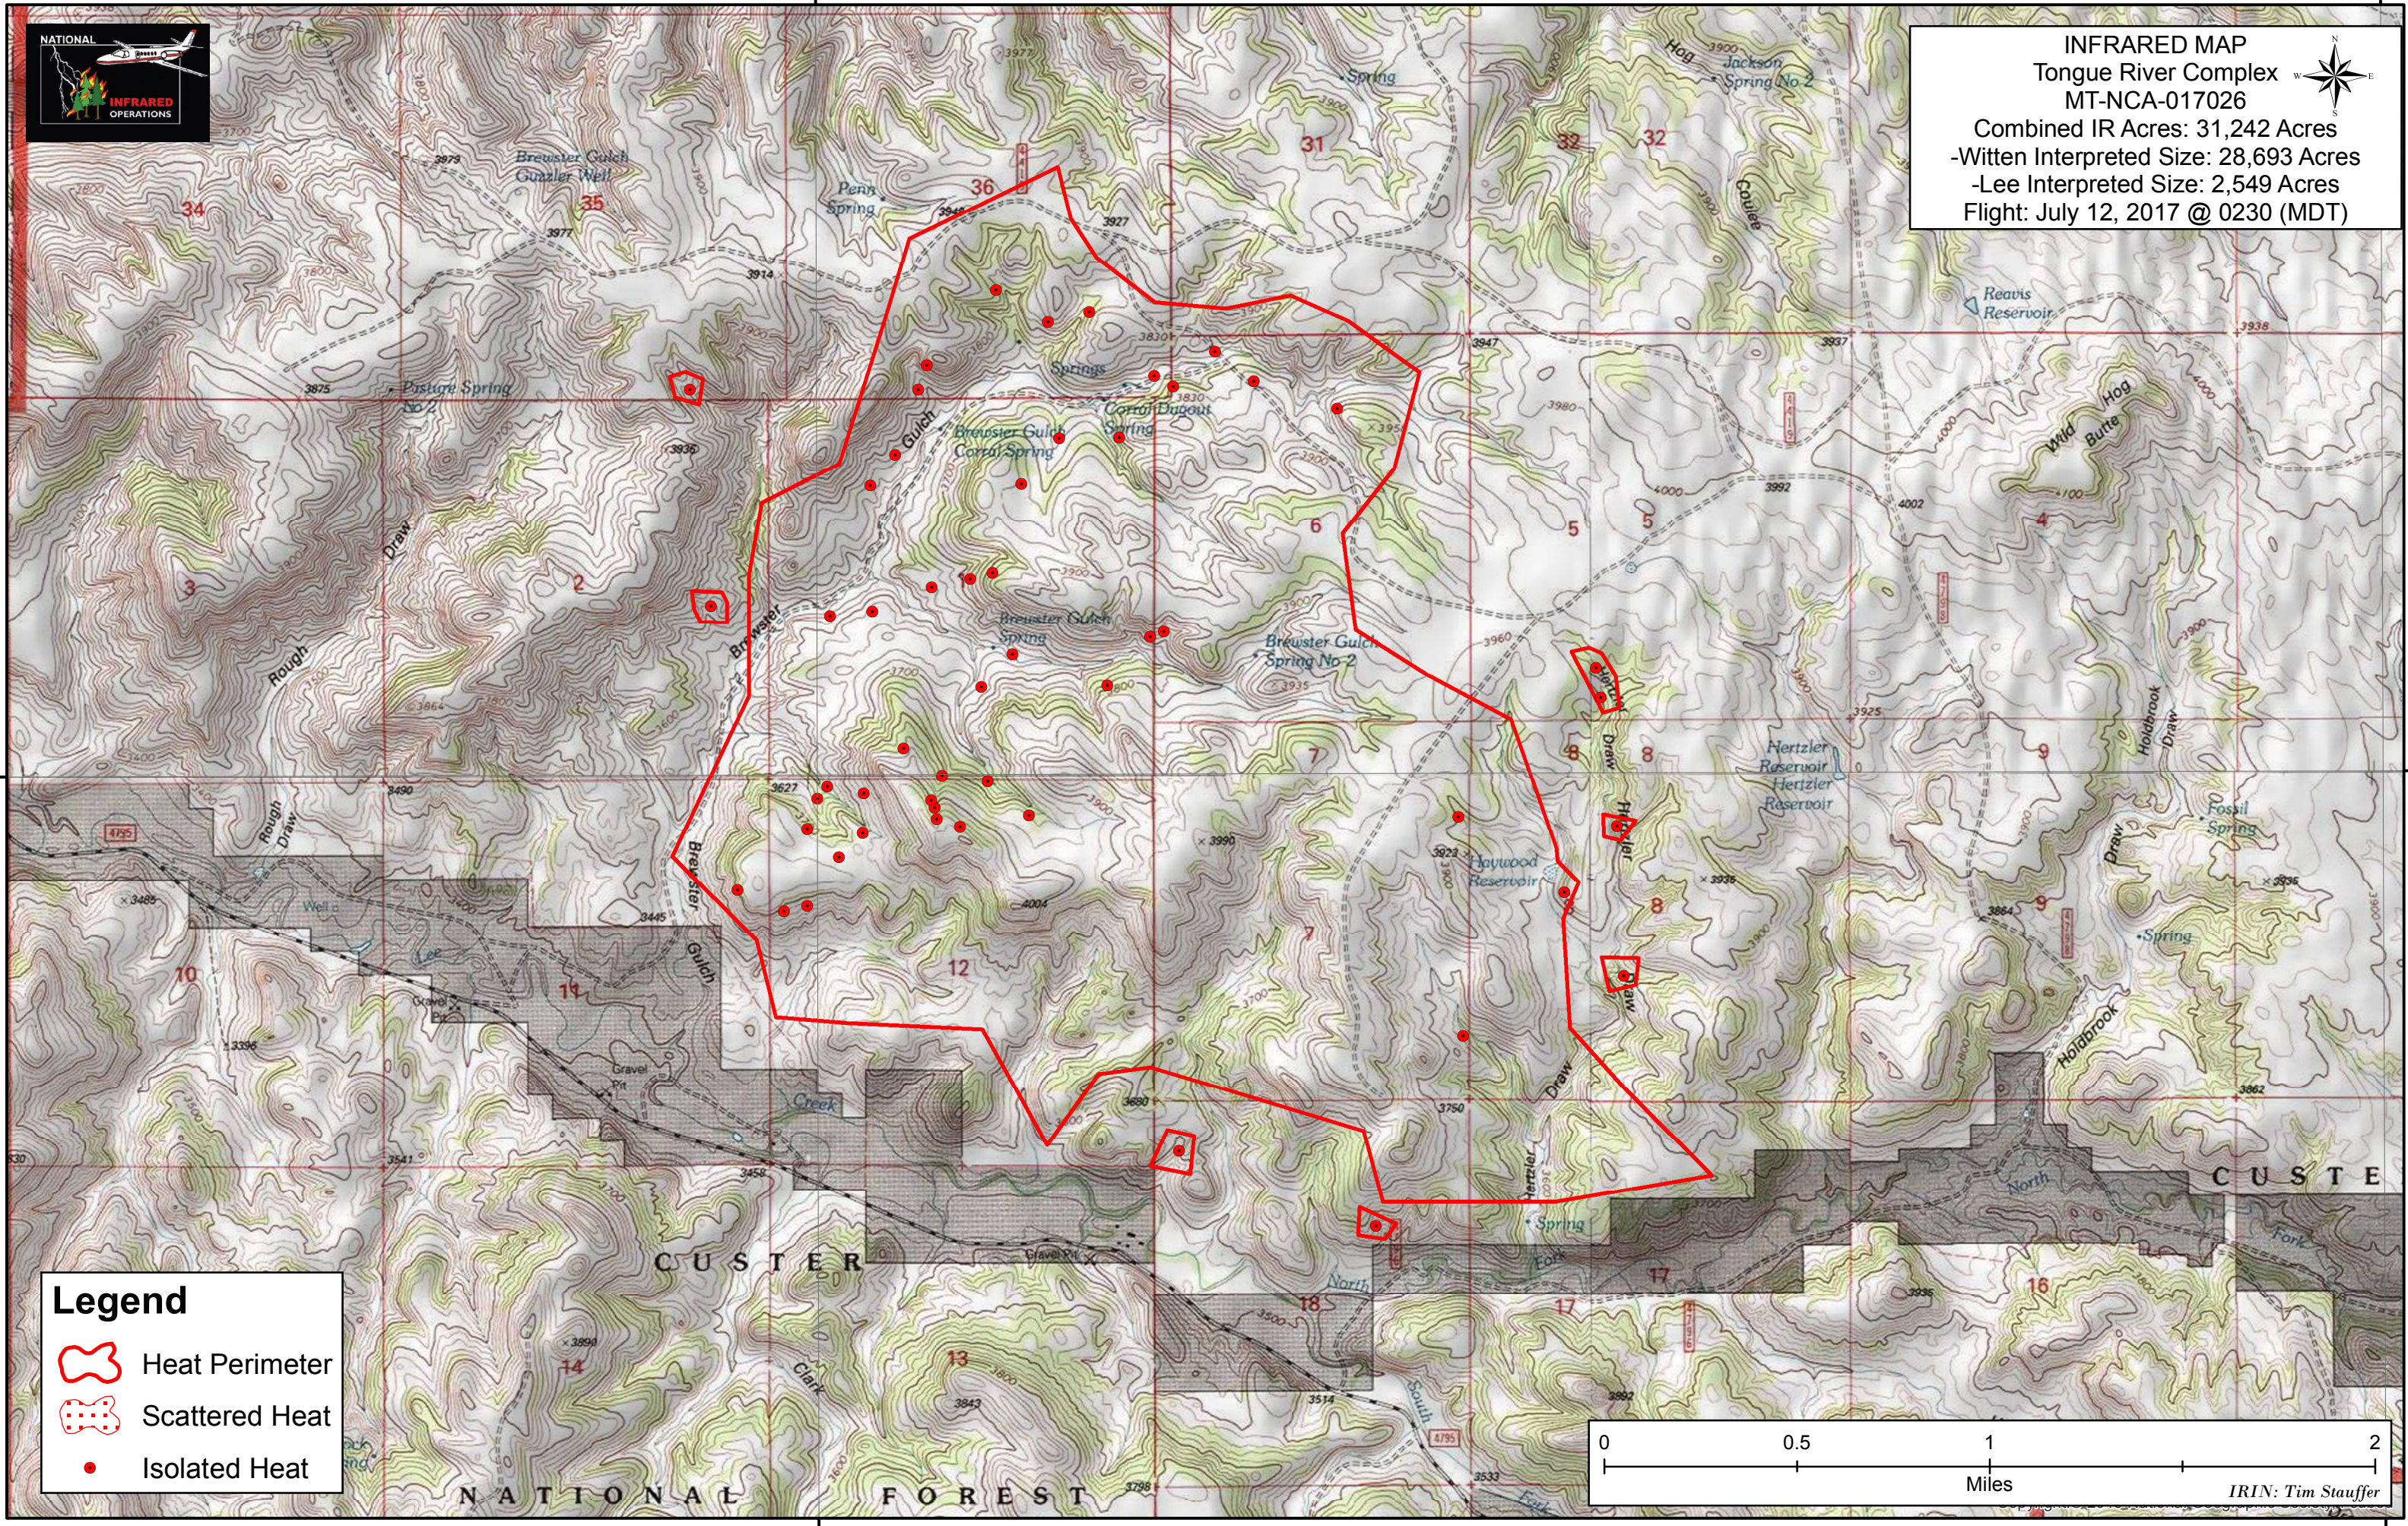

INFRARED MAP
 Tongue River Complex
 MT-NCA-017026
 Combined IR Acres: 31,242 Acres
 -Witten Interpreted Size: 28,693 Acres
 -Lee Interpreted Size: 2,549 Acres
 Flight: July 12, 2017 @ 0230 (MDT)

Legend

- Heat Perimeter
- Scattered Heat
- Isolated Heat