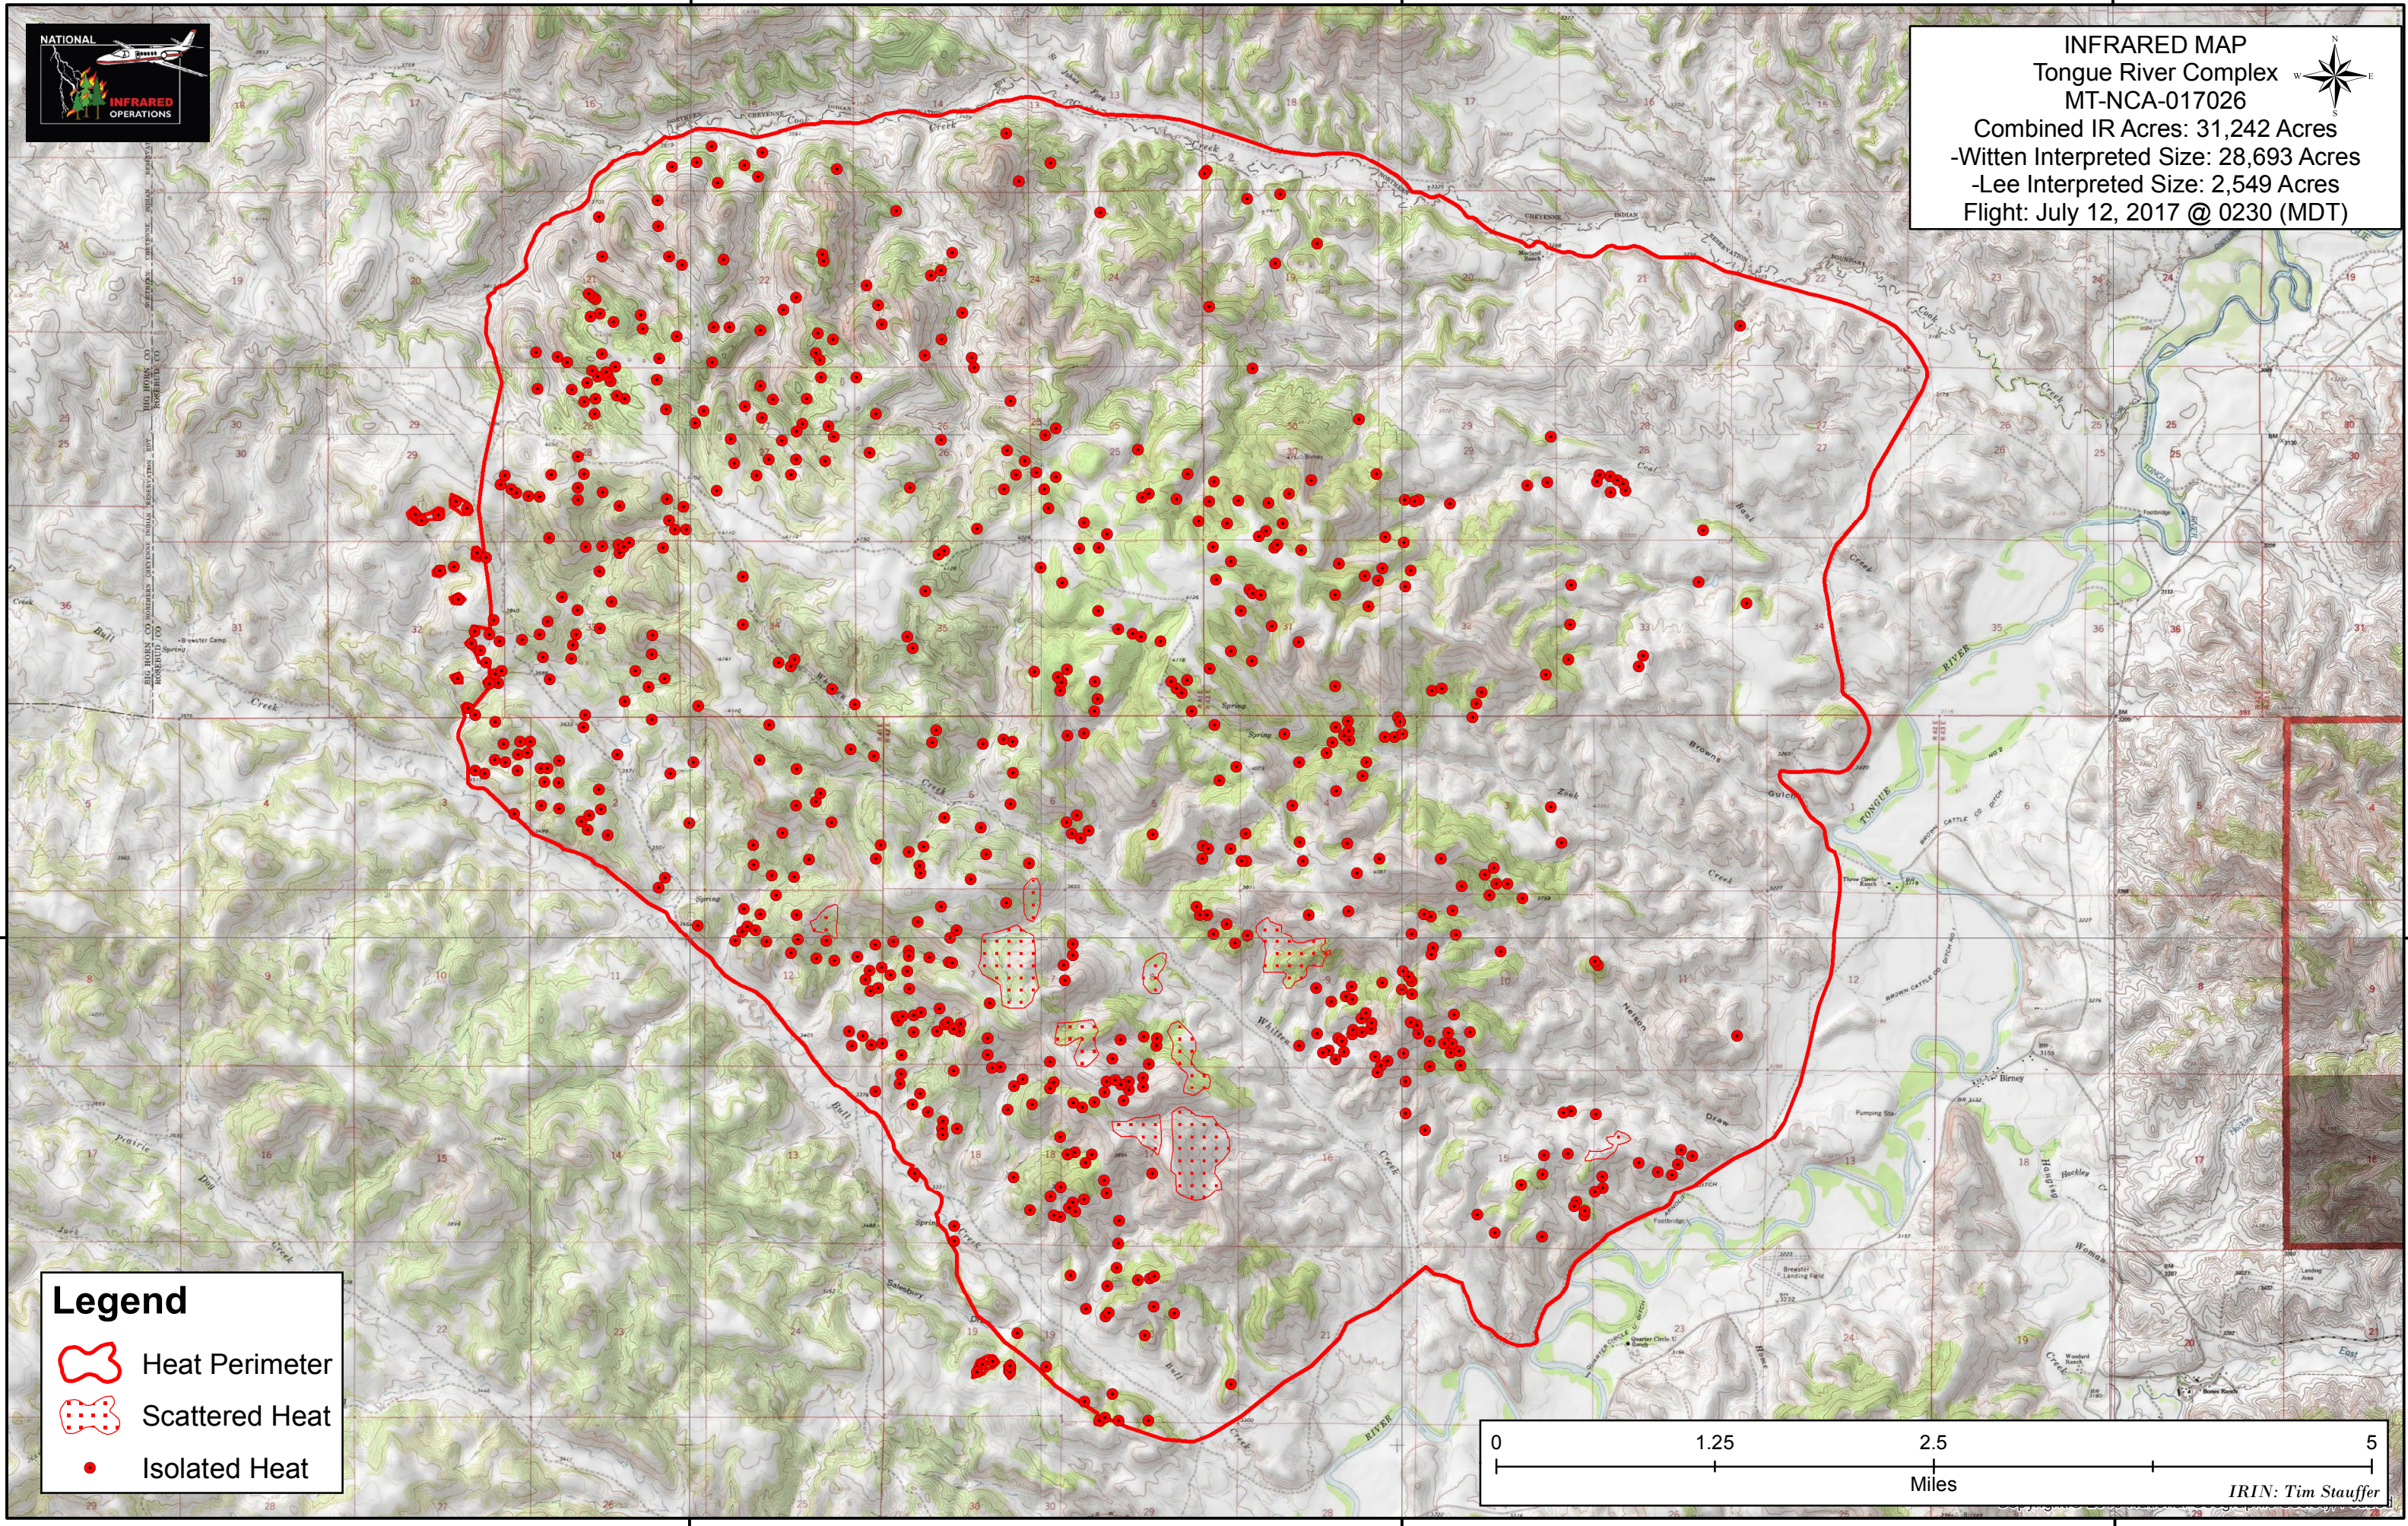

106°40'0"W

106°35'0"W

106°30'0"W

INFRARED MAP
Tongue River Complex
MT-NCA-017026
 Combined IR Acres: 31,242 Acres
 -Witten Interpreted Size: 28,693 Acres
 -Lee Interpreted Size: 2,549 Acres
 Flight: July 12, 2017 @ 0230 (MDT)

45°20'0"N

45°20'0"N

106°40'0"W

106°35'0"W

106°30'0"W

Legend

-  Heat Perimeter
-  Scattered Heat
-  Isolated Heat

IRIN: Tim Stauffer