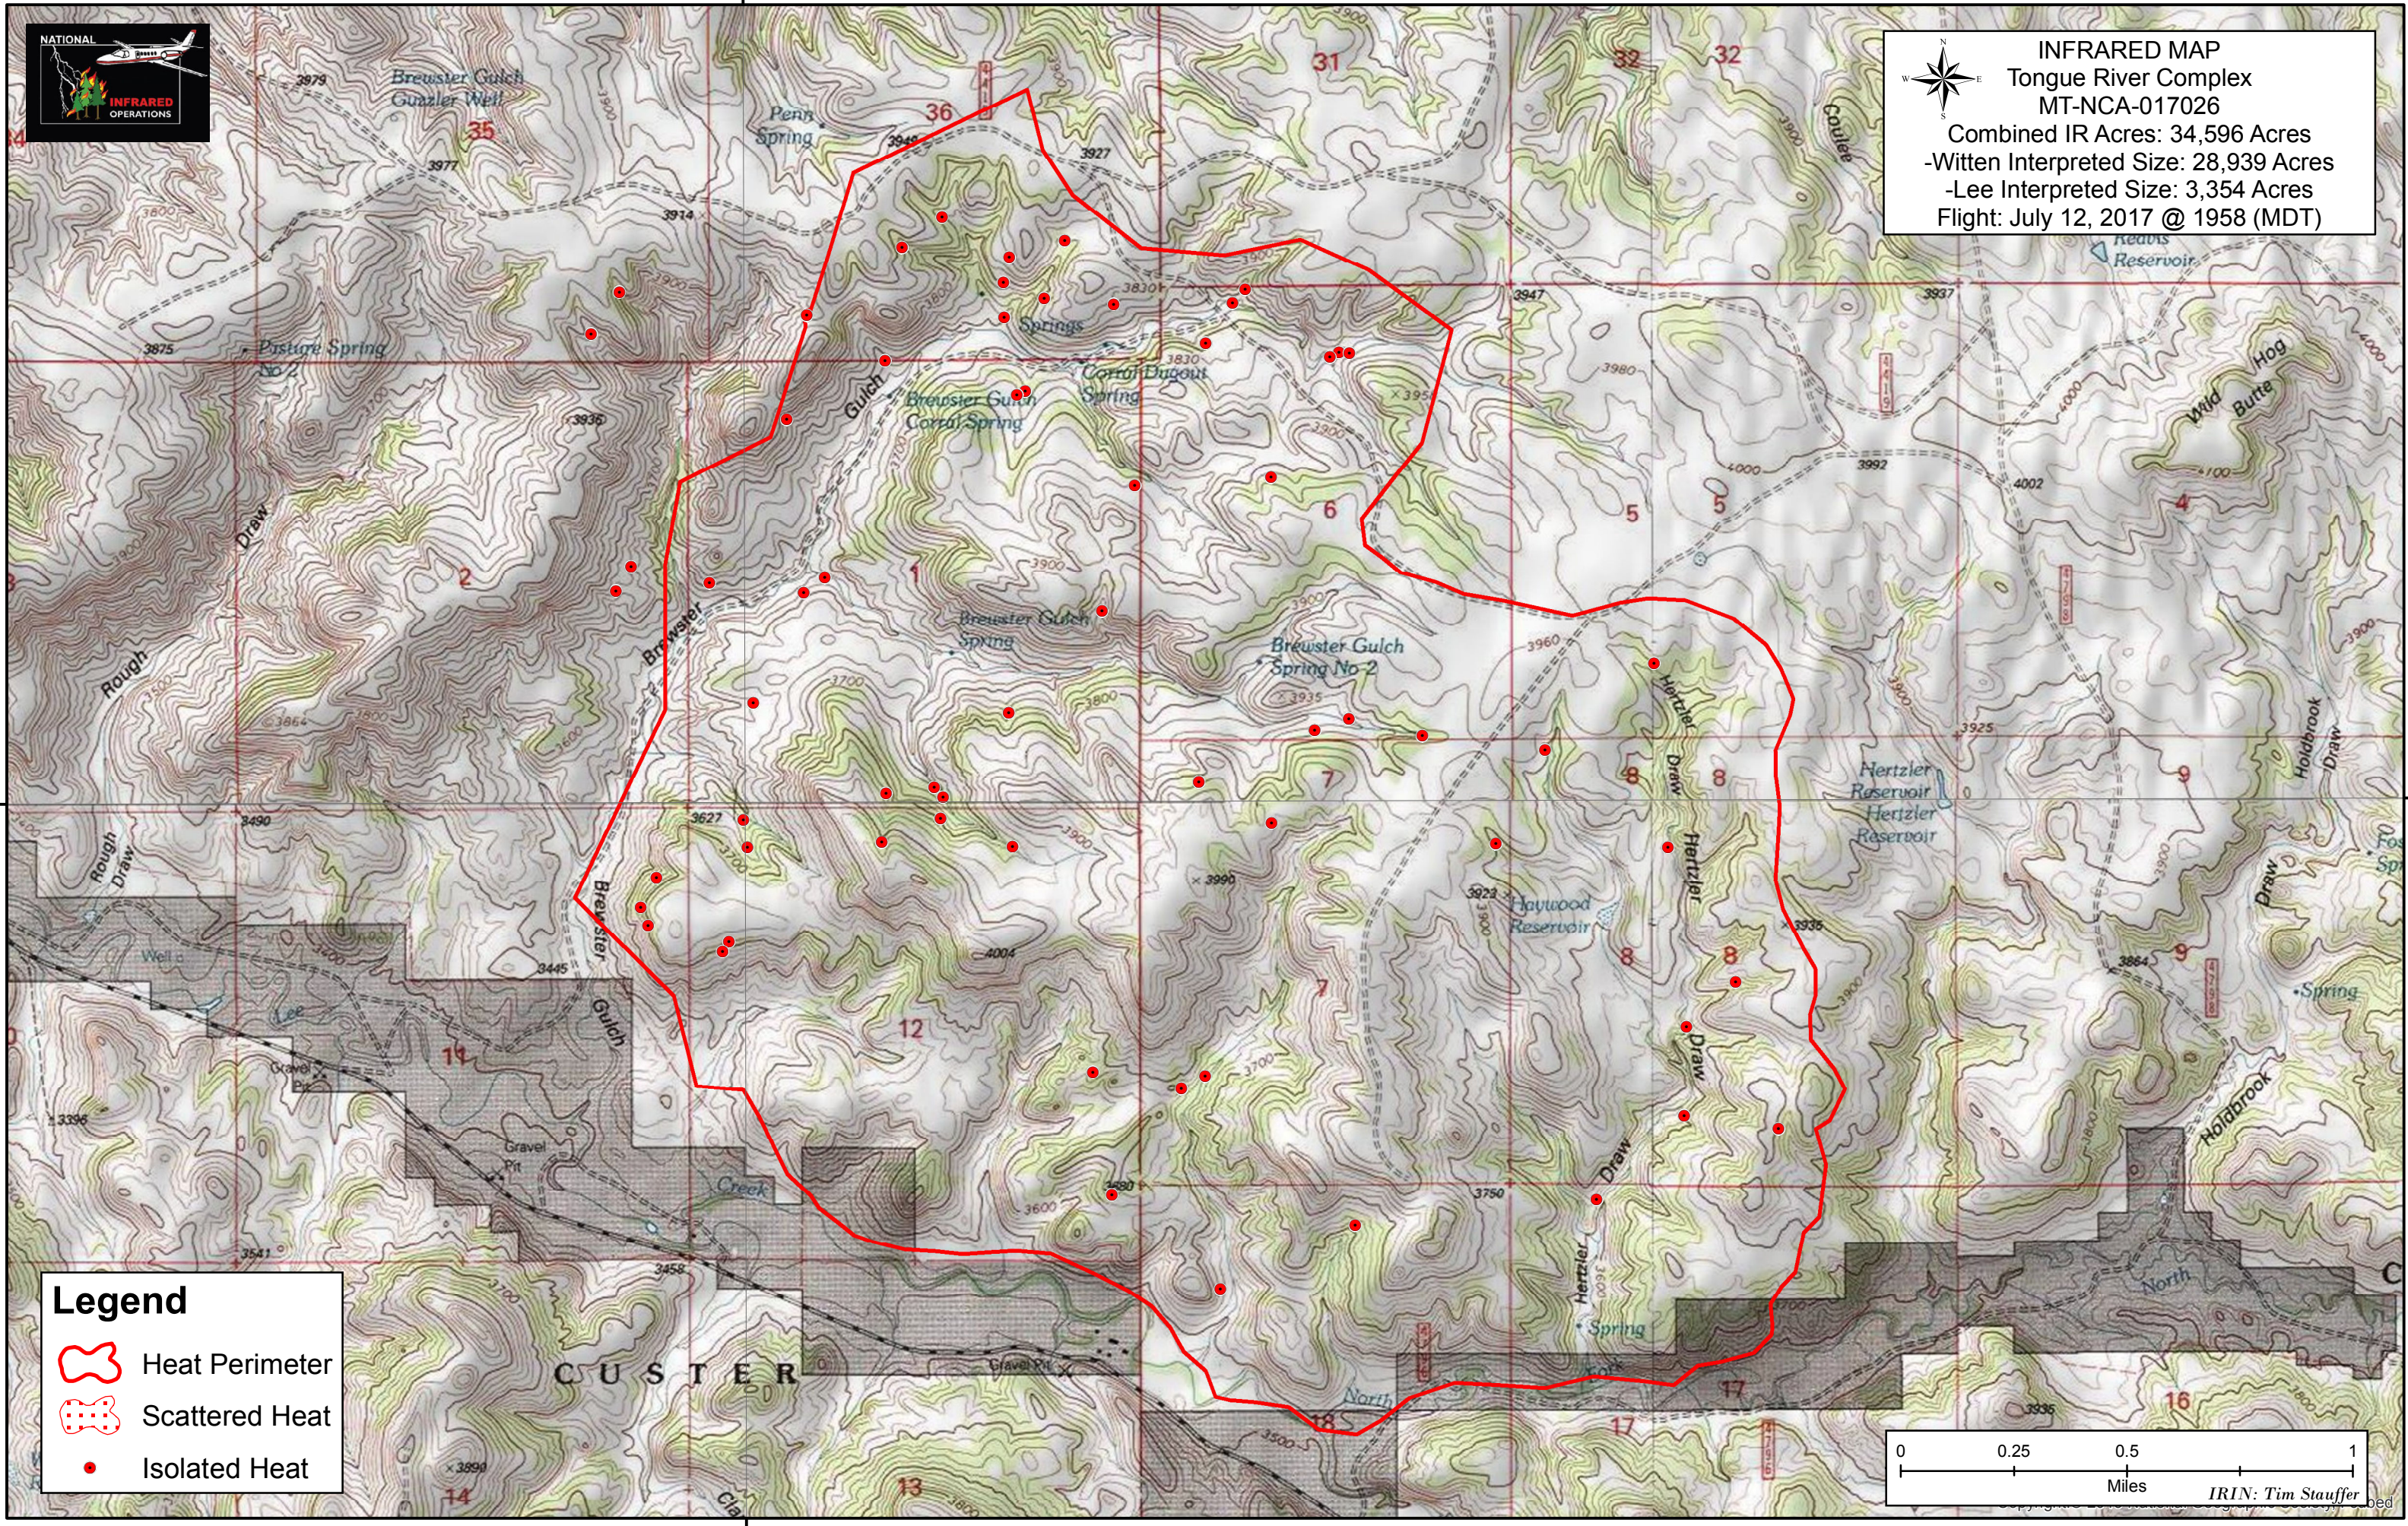

106°25'0"W

INFRARED MAP
Tongue River Complex
MT-NCA-017026
 Combined IR Acres: 34,596 Acres
 -Witten Interpreted Size: 28,939 Acres
 -Lee Interpreted Size: 3,354 Acres
 Flight: July 12, 2017 @ 1958 (MDT)

45°15'0"N

45°15'0"N

106°25'0"W

Legend

- Heat Perimeter
- Scattered Heat
- Isolated Heat