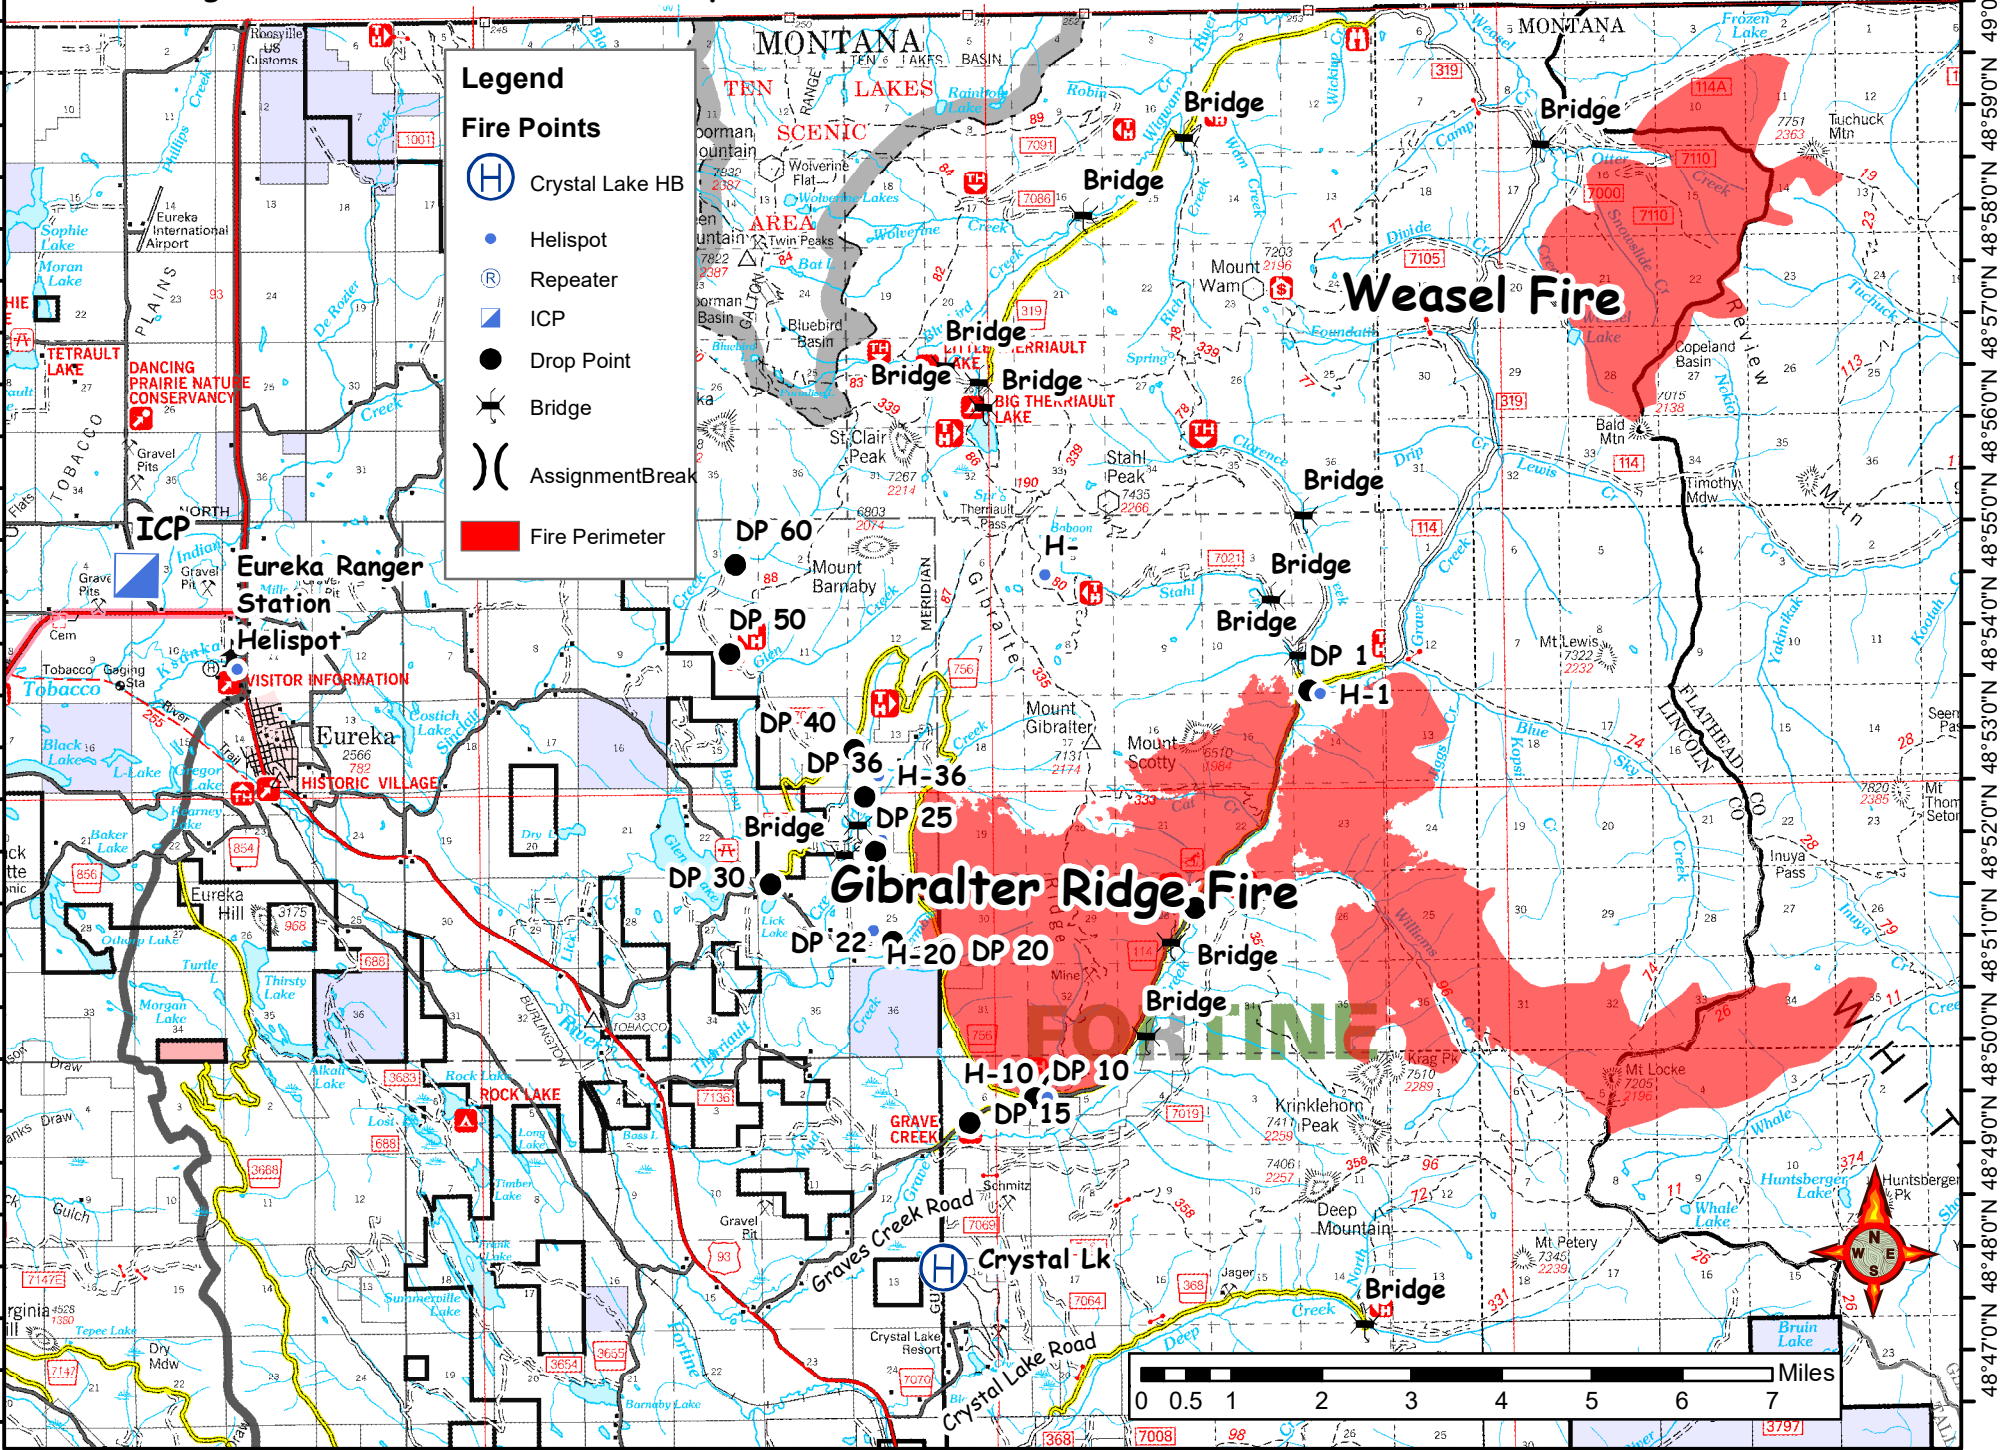

Gibraltar Ridge and Weasel Fires Travel Map 9-14-2017

Legend

Fire Points

- Crystal Lake HB
- Helispot
- Repeater
- ICP
- Drop Point
- Bridge
- Assignment Break
- Fire Perimeter

48°47'0"N 48°48'0"N 48°49'0"N 48°50'0"N 48°51'0"N 48°52'0"N 48°53'0"N 48°54'0"N 48°55'0"N 48°56'0"N 48°57'0"N 48°58'0"N 48°59'0"N 49°0'0"N

115°7'0"W 115°5'0"W 115°3'0"W 115°1'0"W 114°59'0"W 114°57'0"W 114°55'0"W 114°53'0"W 114°51'0"W 114°49'0"W 114°47'0"W 114°45'0"W 114°43'0"W 114°41'0"W 114°39'0"W