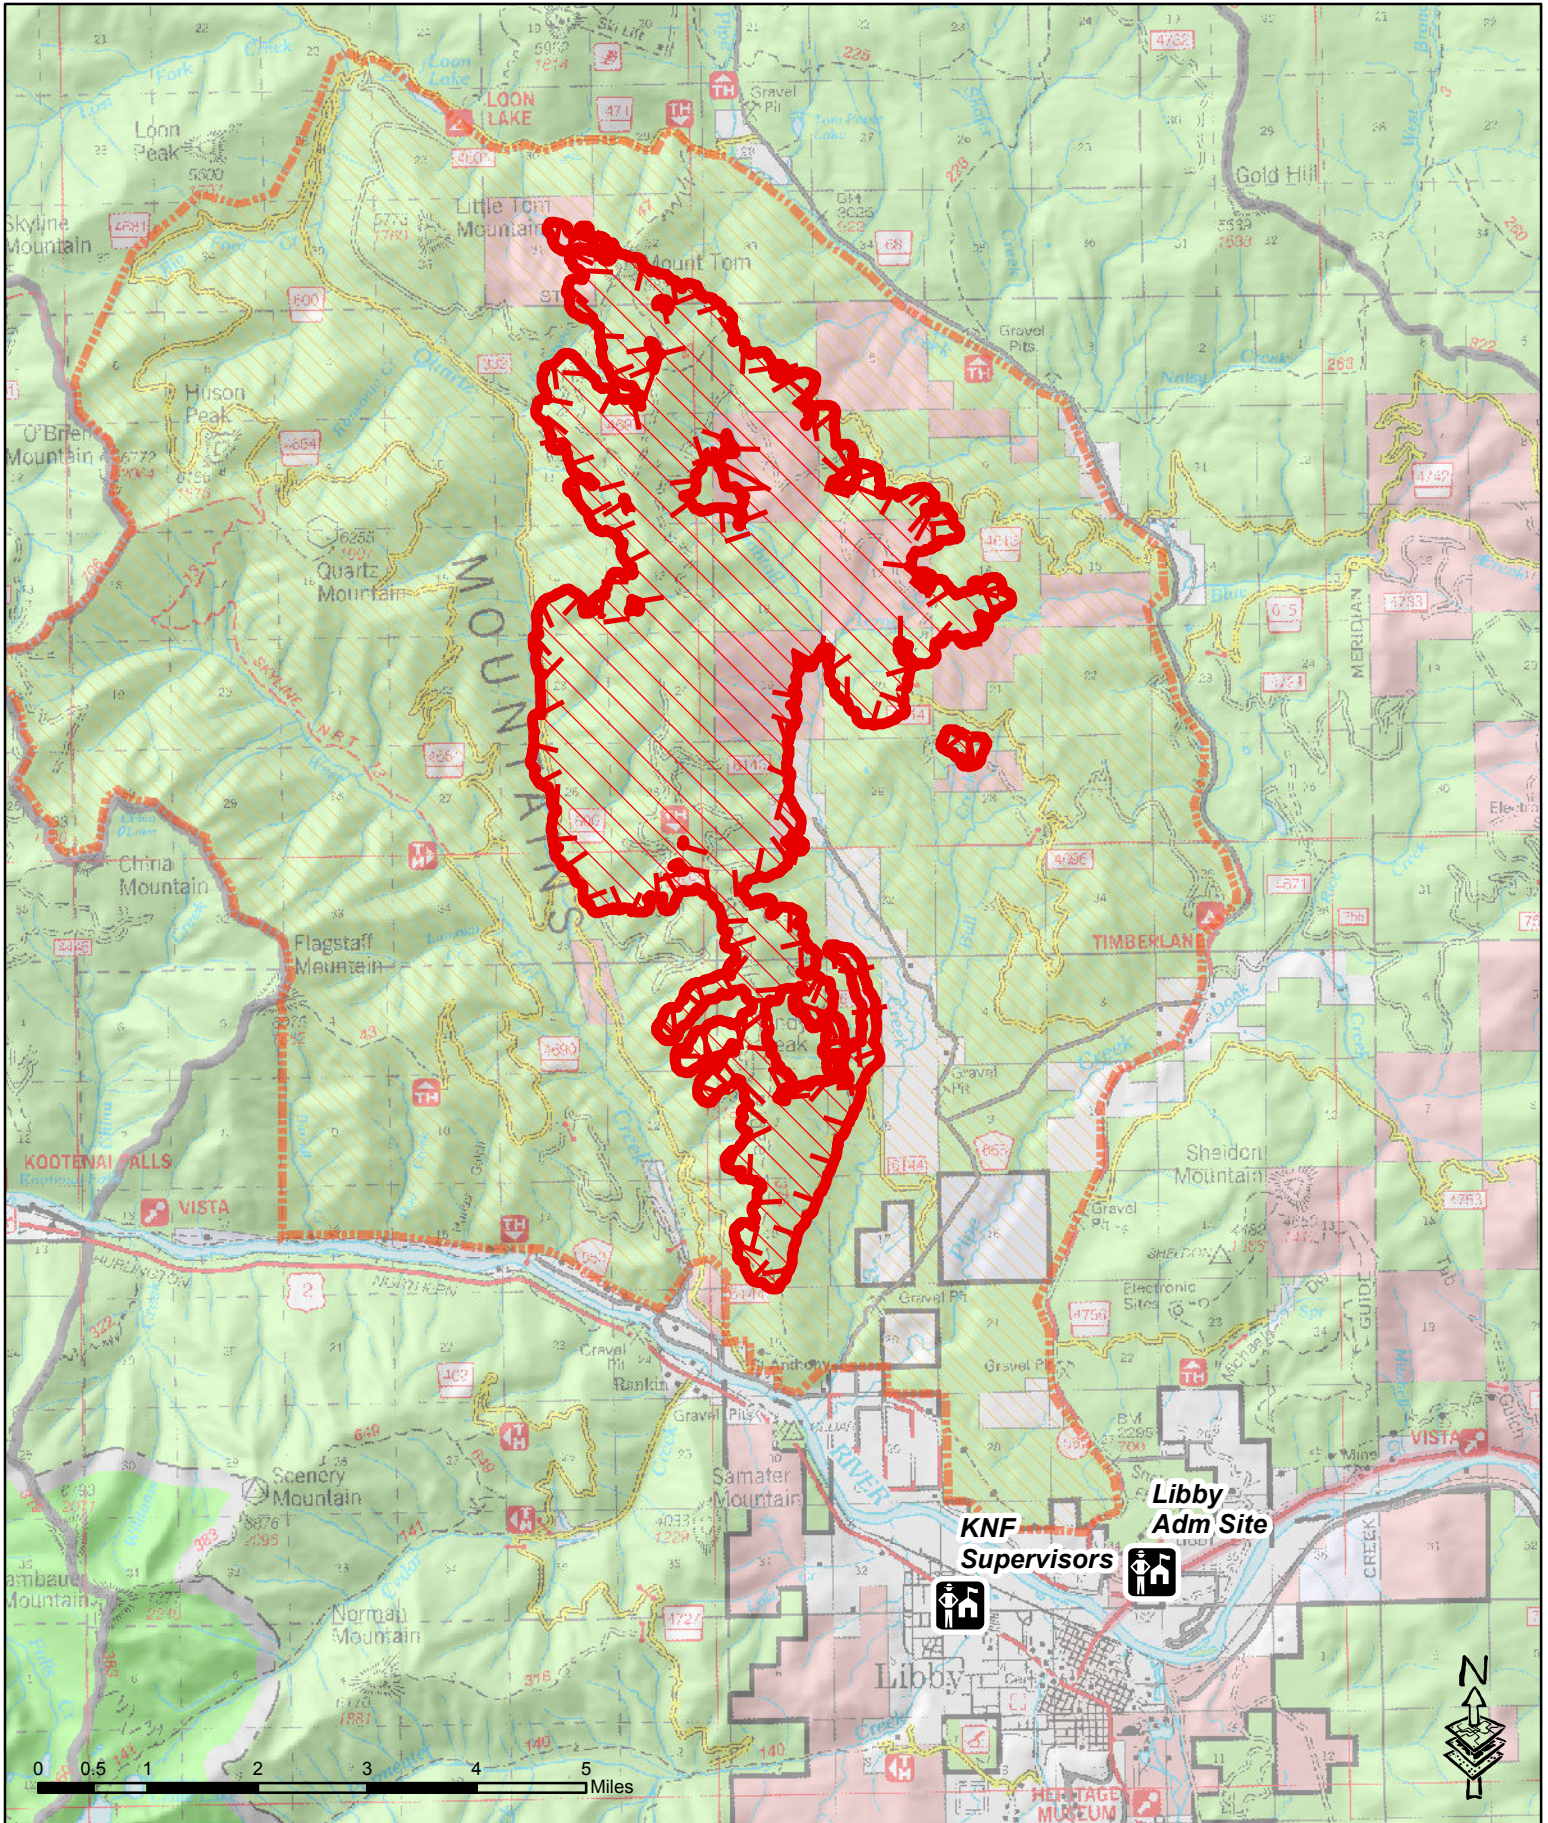

West Fork Fire Public Information 09/09/2017

Estimated Acreage: 9,923 acres

Forest Offices

Closure Area

**KNF
Supervisors**

**Libby
Adm Site**