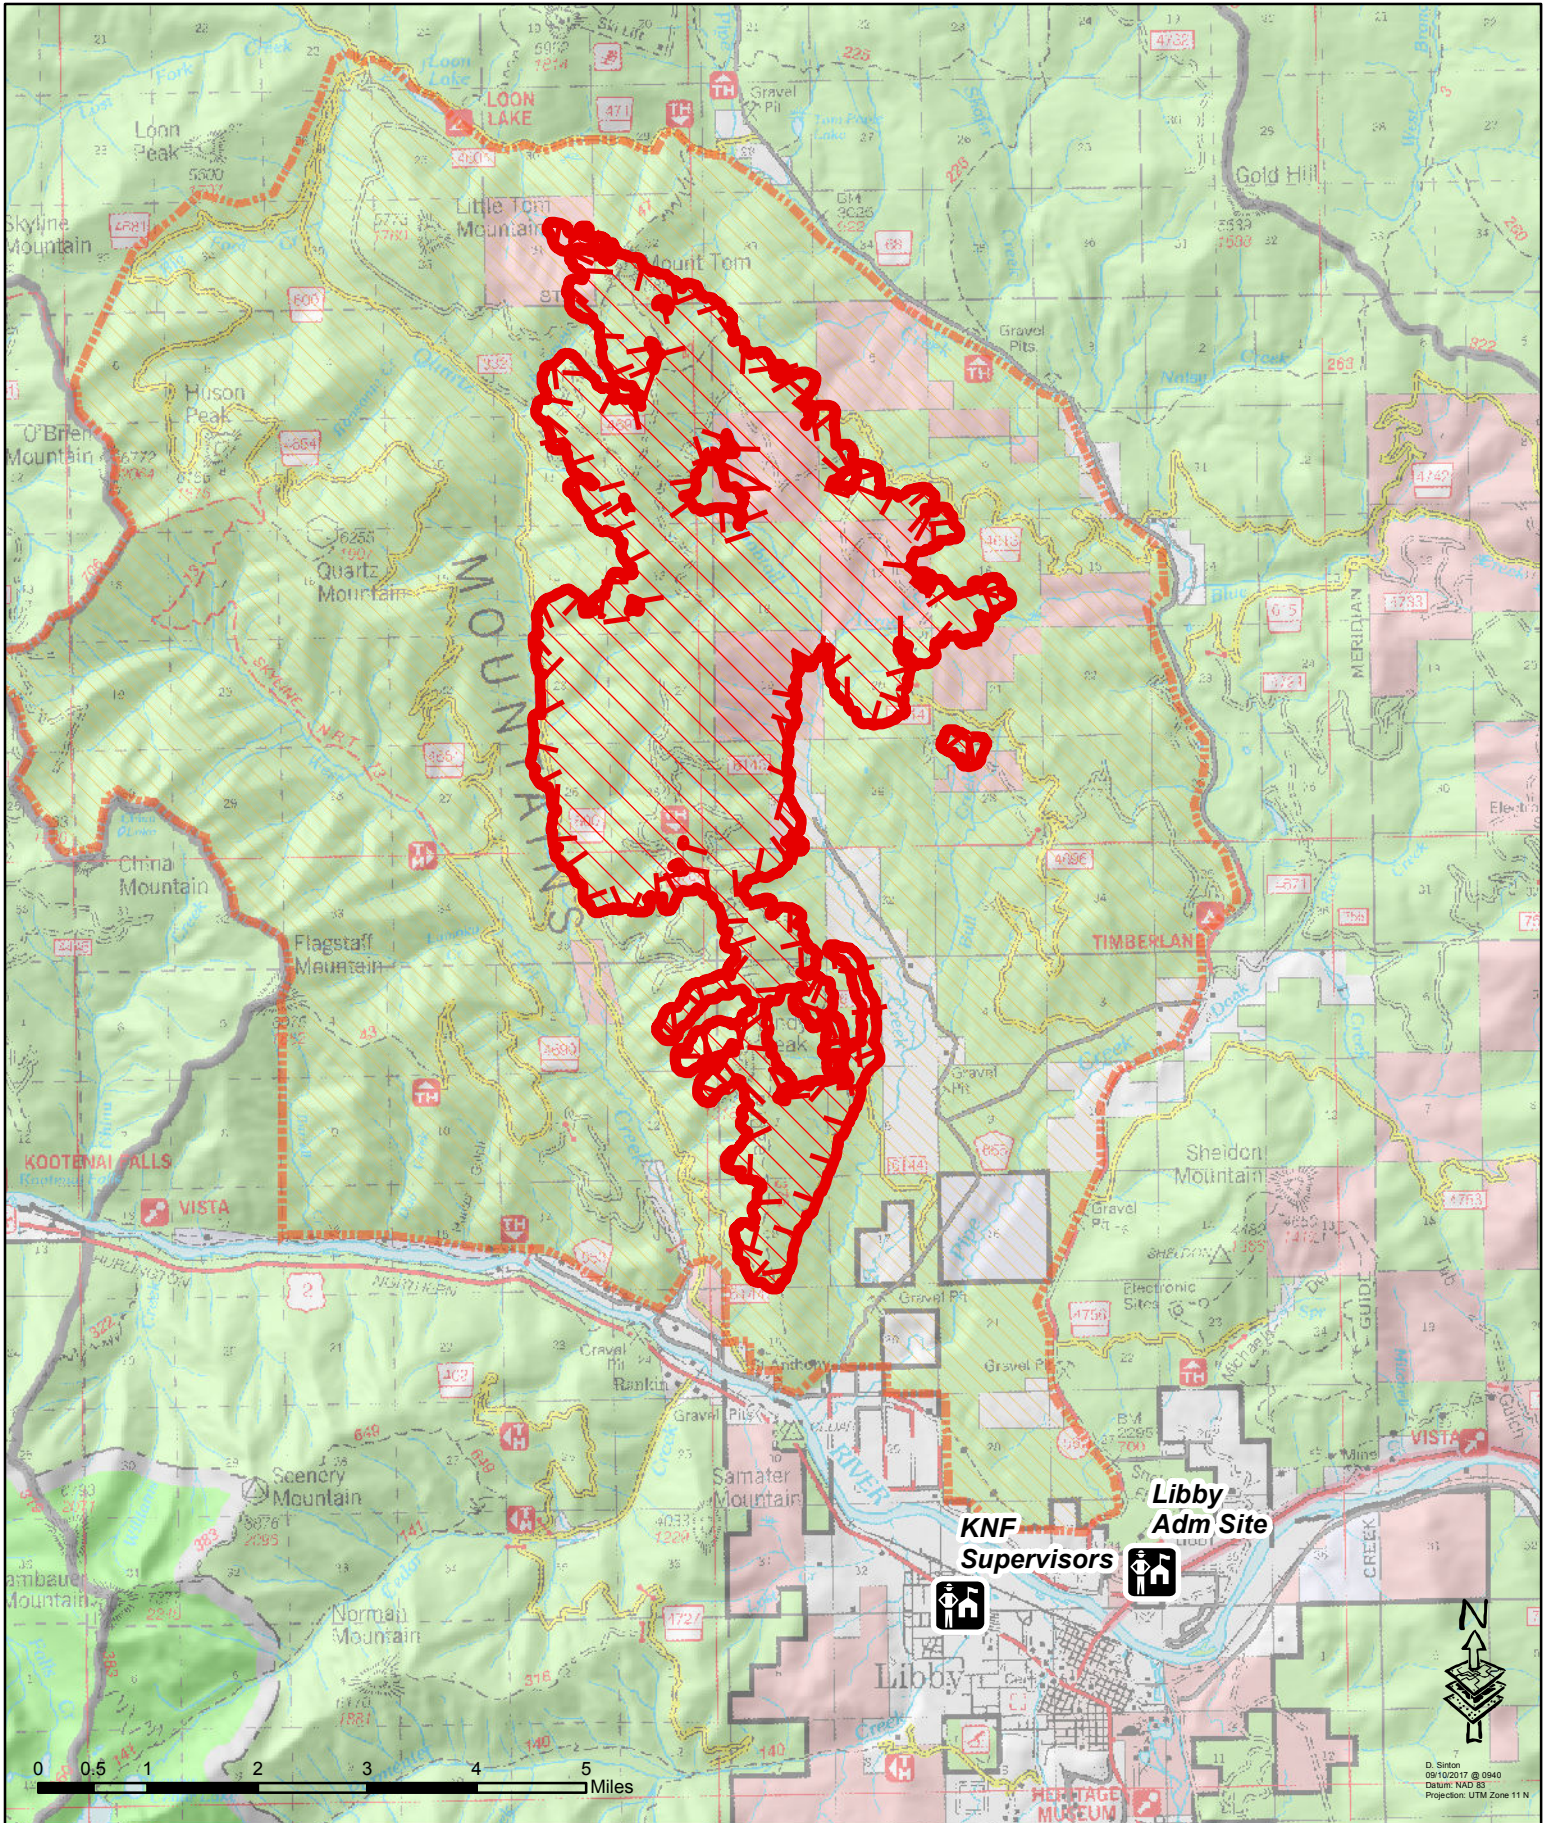

# West Fork Fire Public Information 09/10/2017

Estimated Acreage: 9,923 acres

Forest Offices

Fire Perimeter

Closure Area

KNF Supervisors

Libby Adm Site