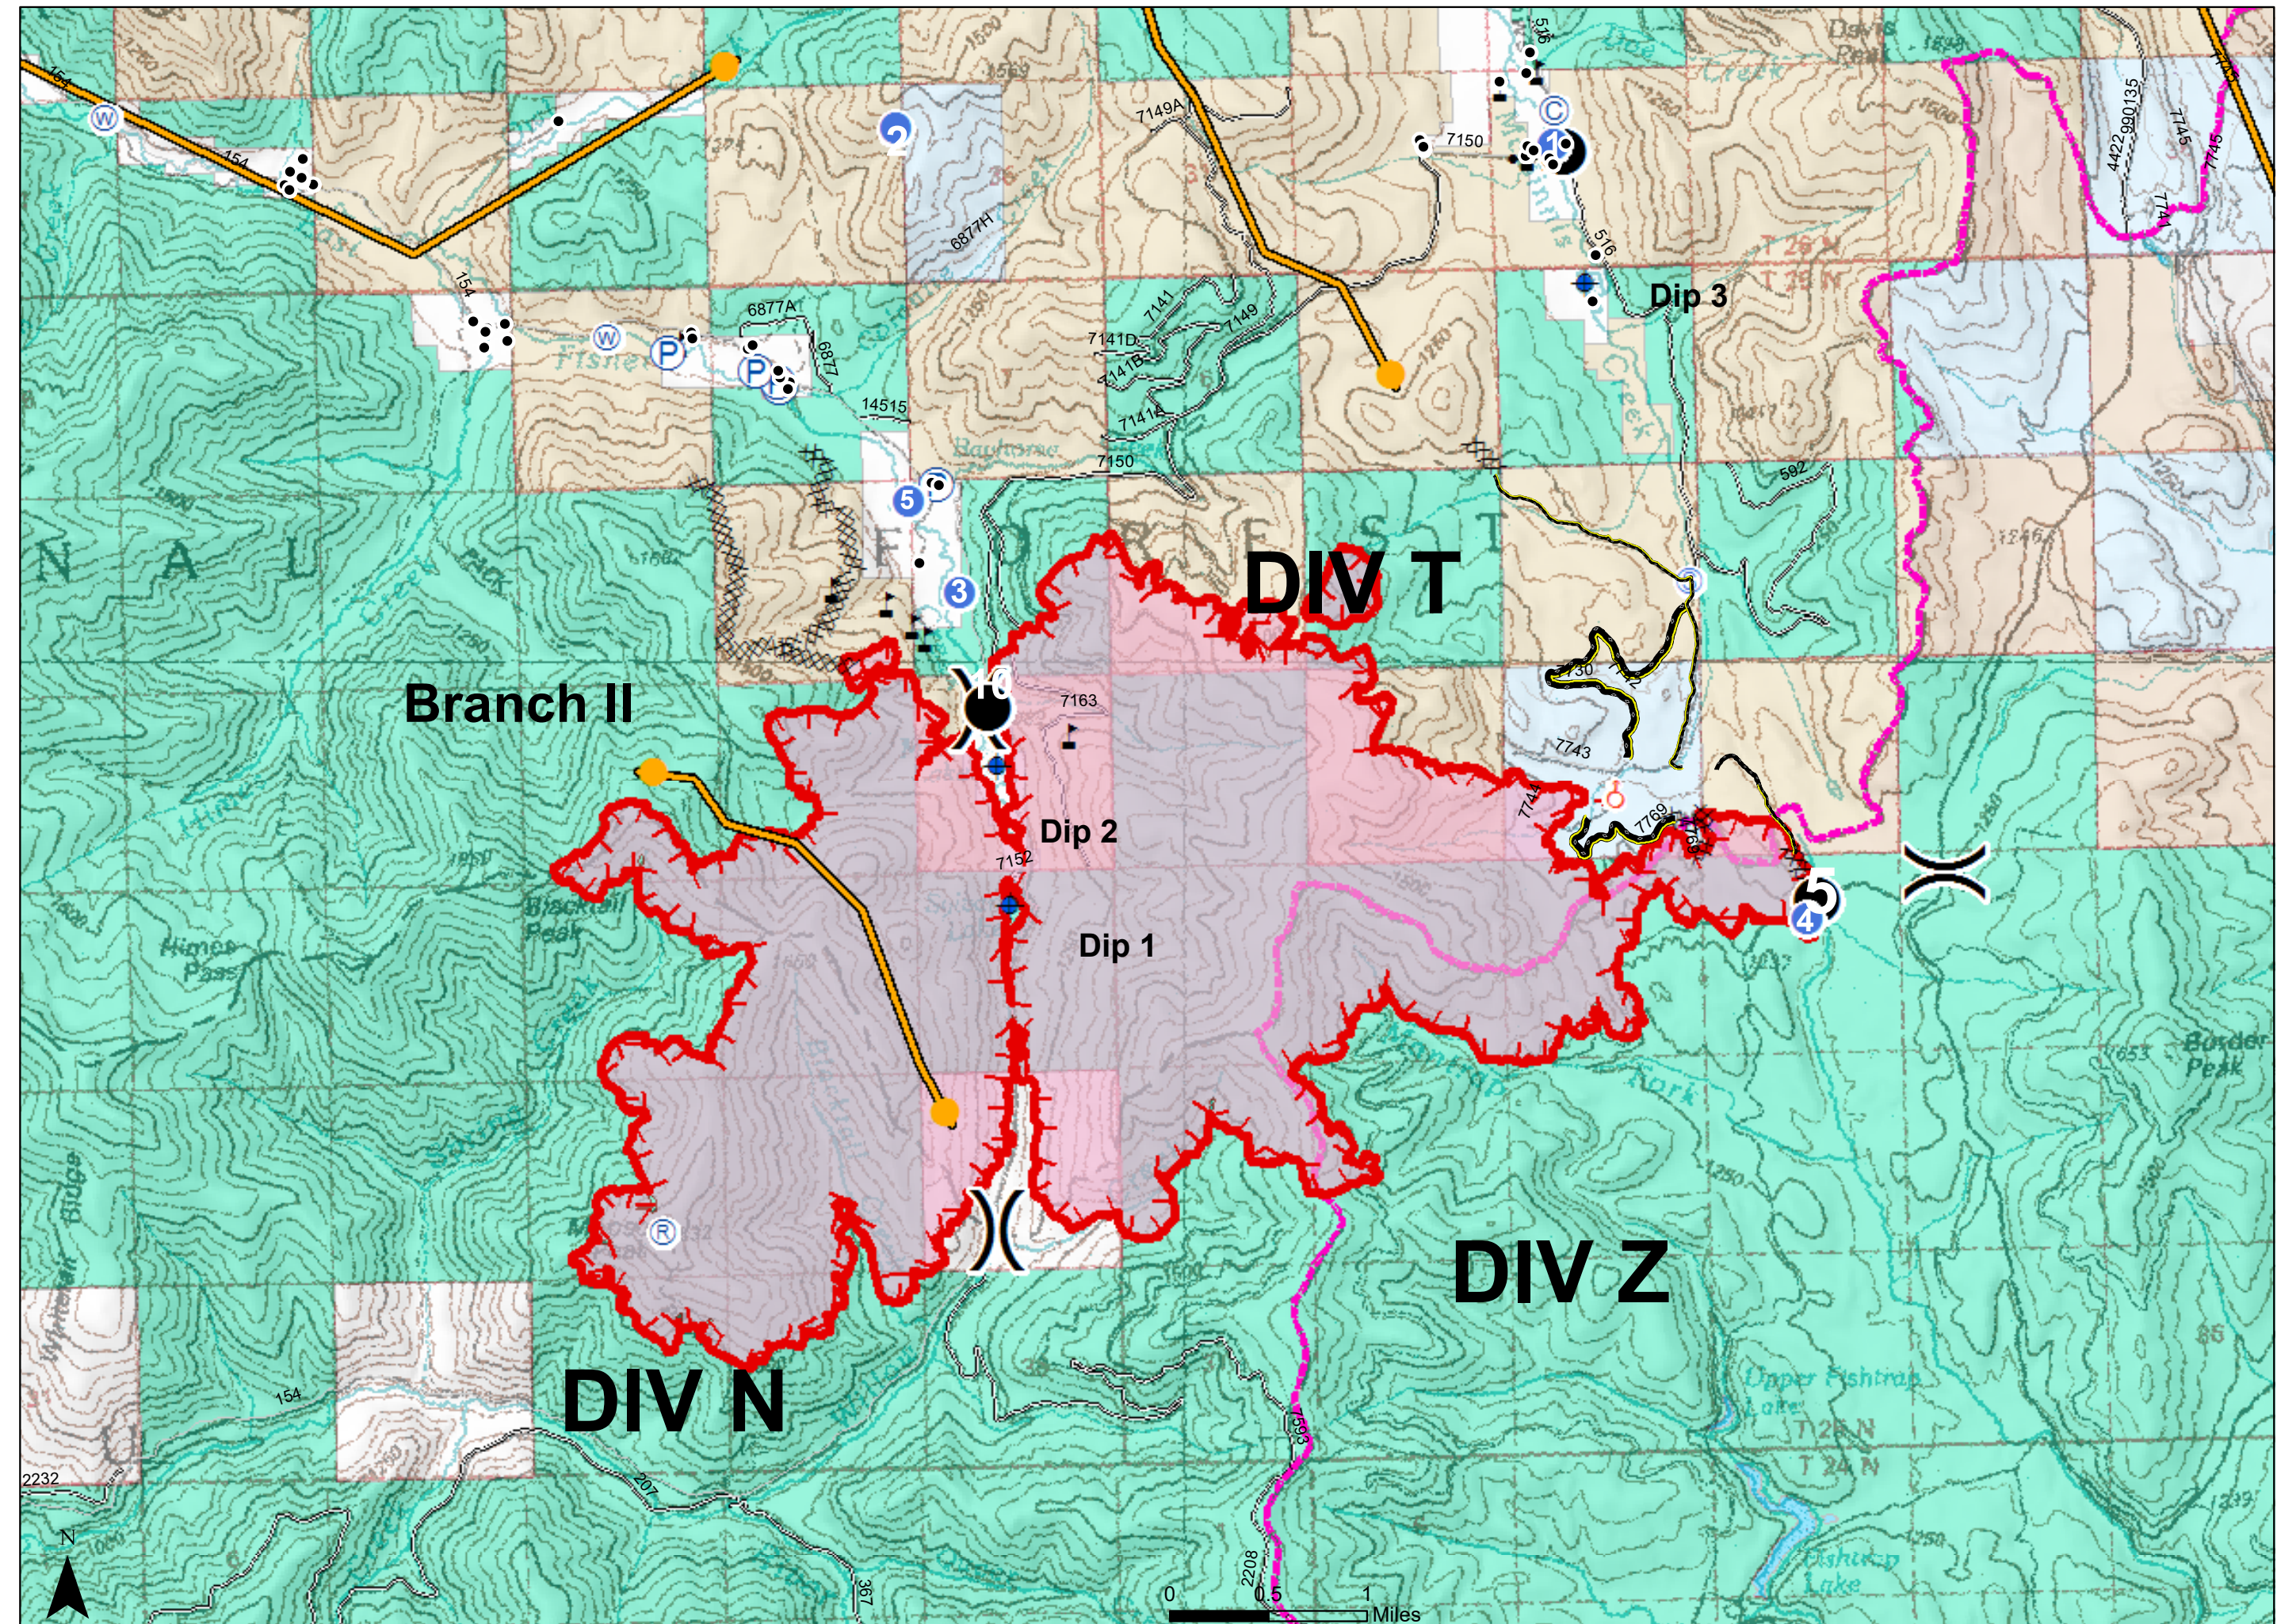

Moose Peak

MTKNF-222

09/11/2017

- Structures
- Improved Road
- Prepped Road
- Ⓒ Camp
- ⊕ Dip Site
- Drop Point
- Gate
- Helispot
- ⒫ Pump
- Ⓓ Repeater
- ⊕ Spot Fire
- Ⓔ Staging Area
- ⒲ Water Source
- ⚠ Value at Risk
-) (Division Break
- Uncontrolled Fire Edge
- XXXX Completed Dozer Line
- Management Action Point
- Wildfire Daily Fire Perimeter
- Closure Area
- Highway Vehicles
- 15 Other Public Roads