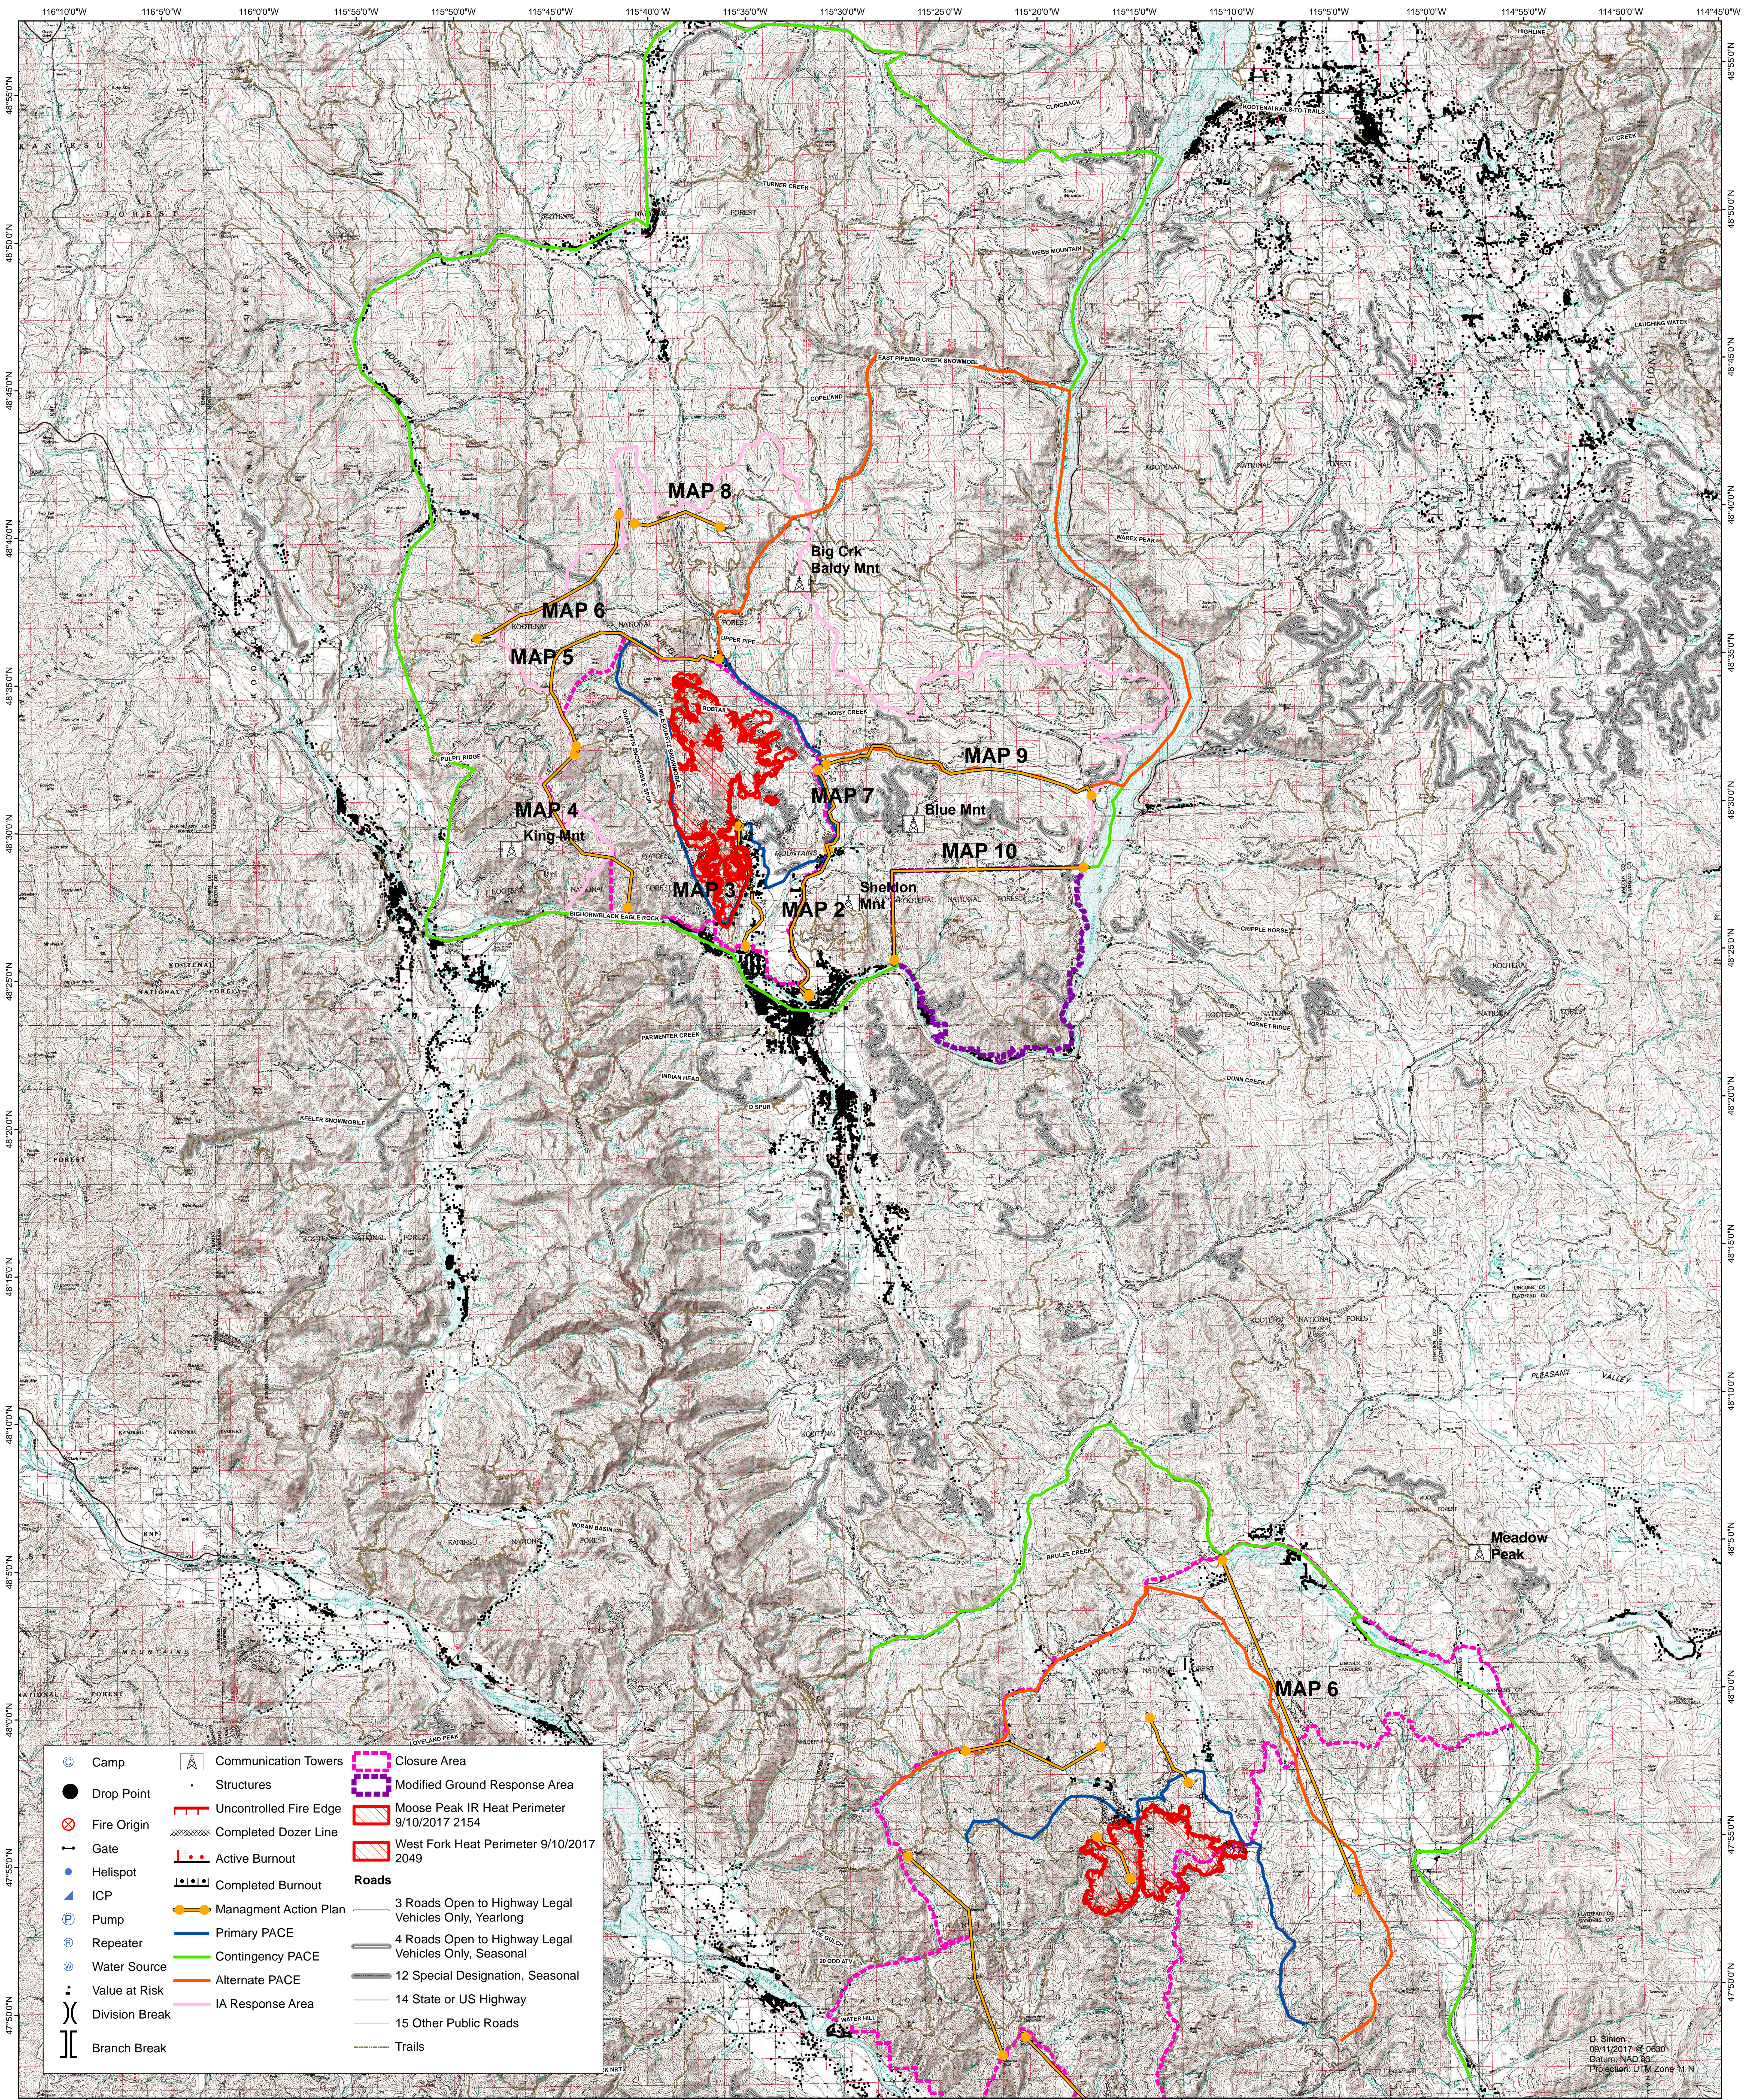

West Fork/Moose Peak PLANNING MAP 09/11/2017

0 1 2 3 4 5
Miles

D. Simon
09/11/2017 4:0630
Datum: NAD 83
Projection: UTM Zone 11 N