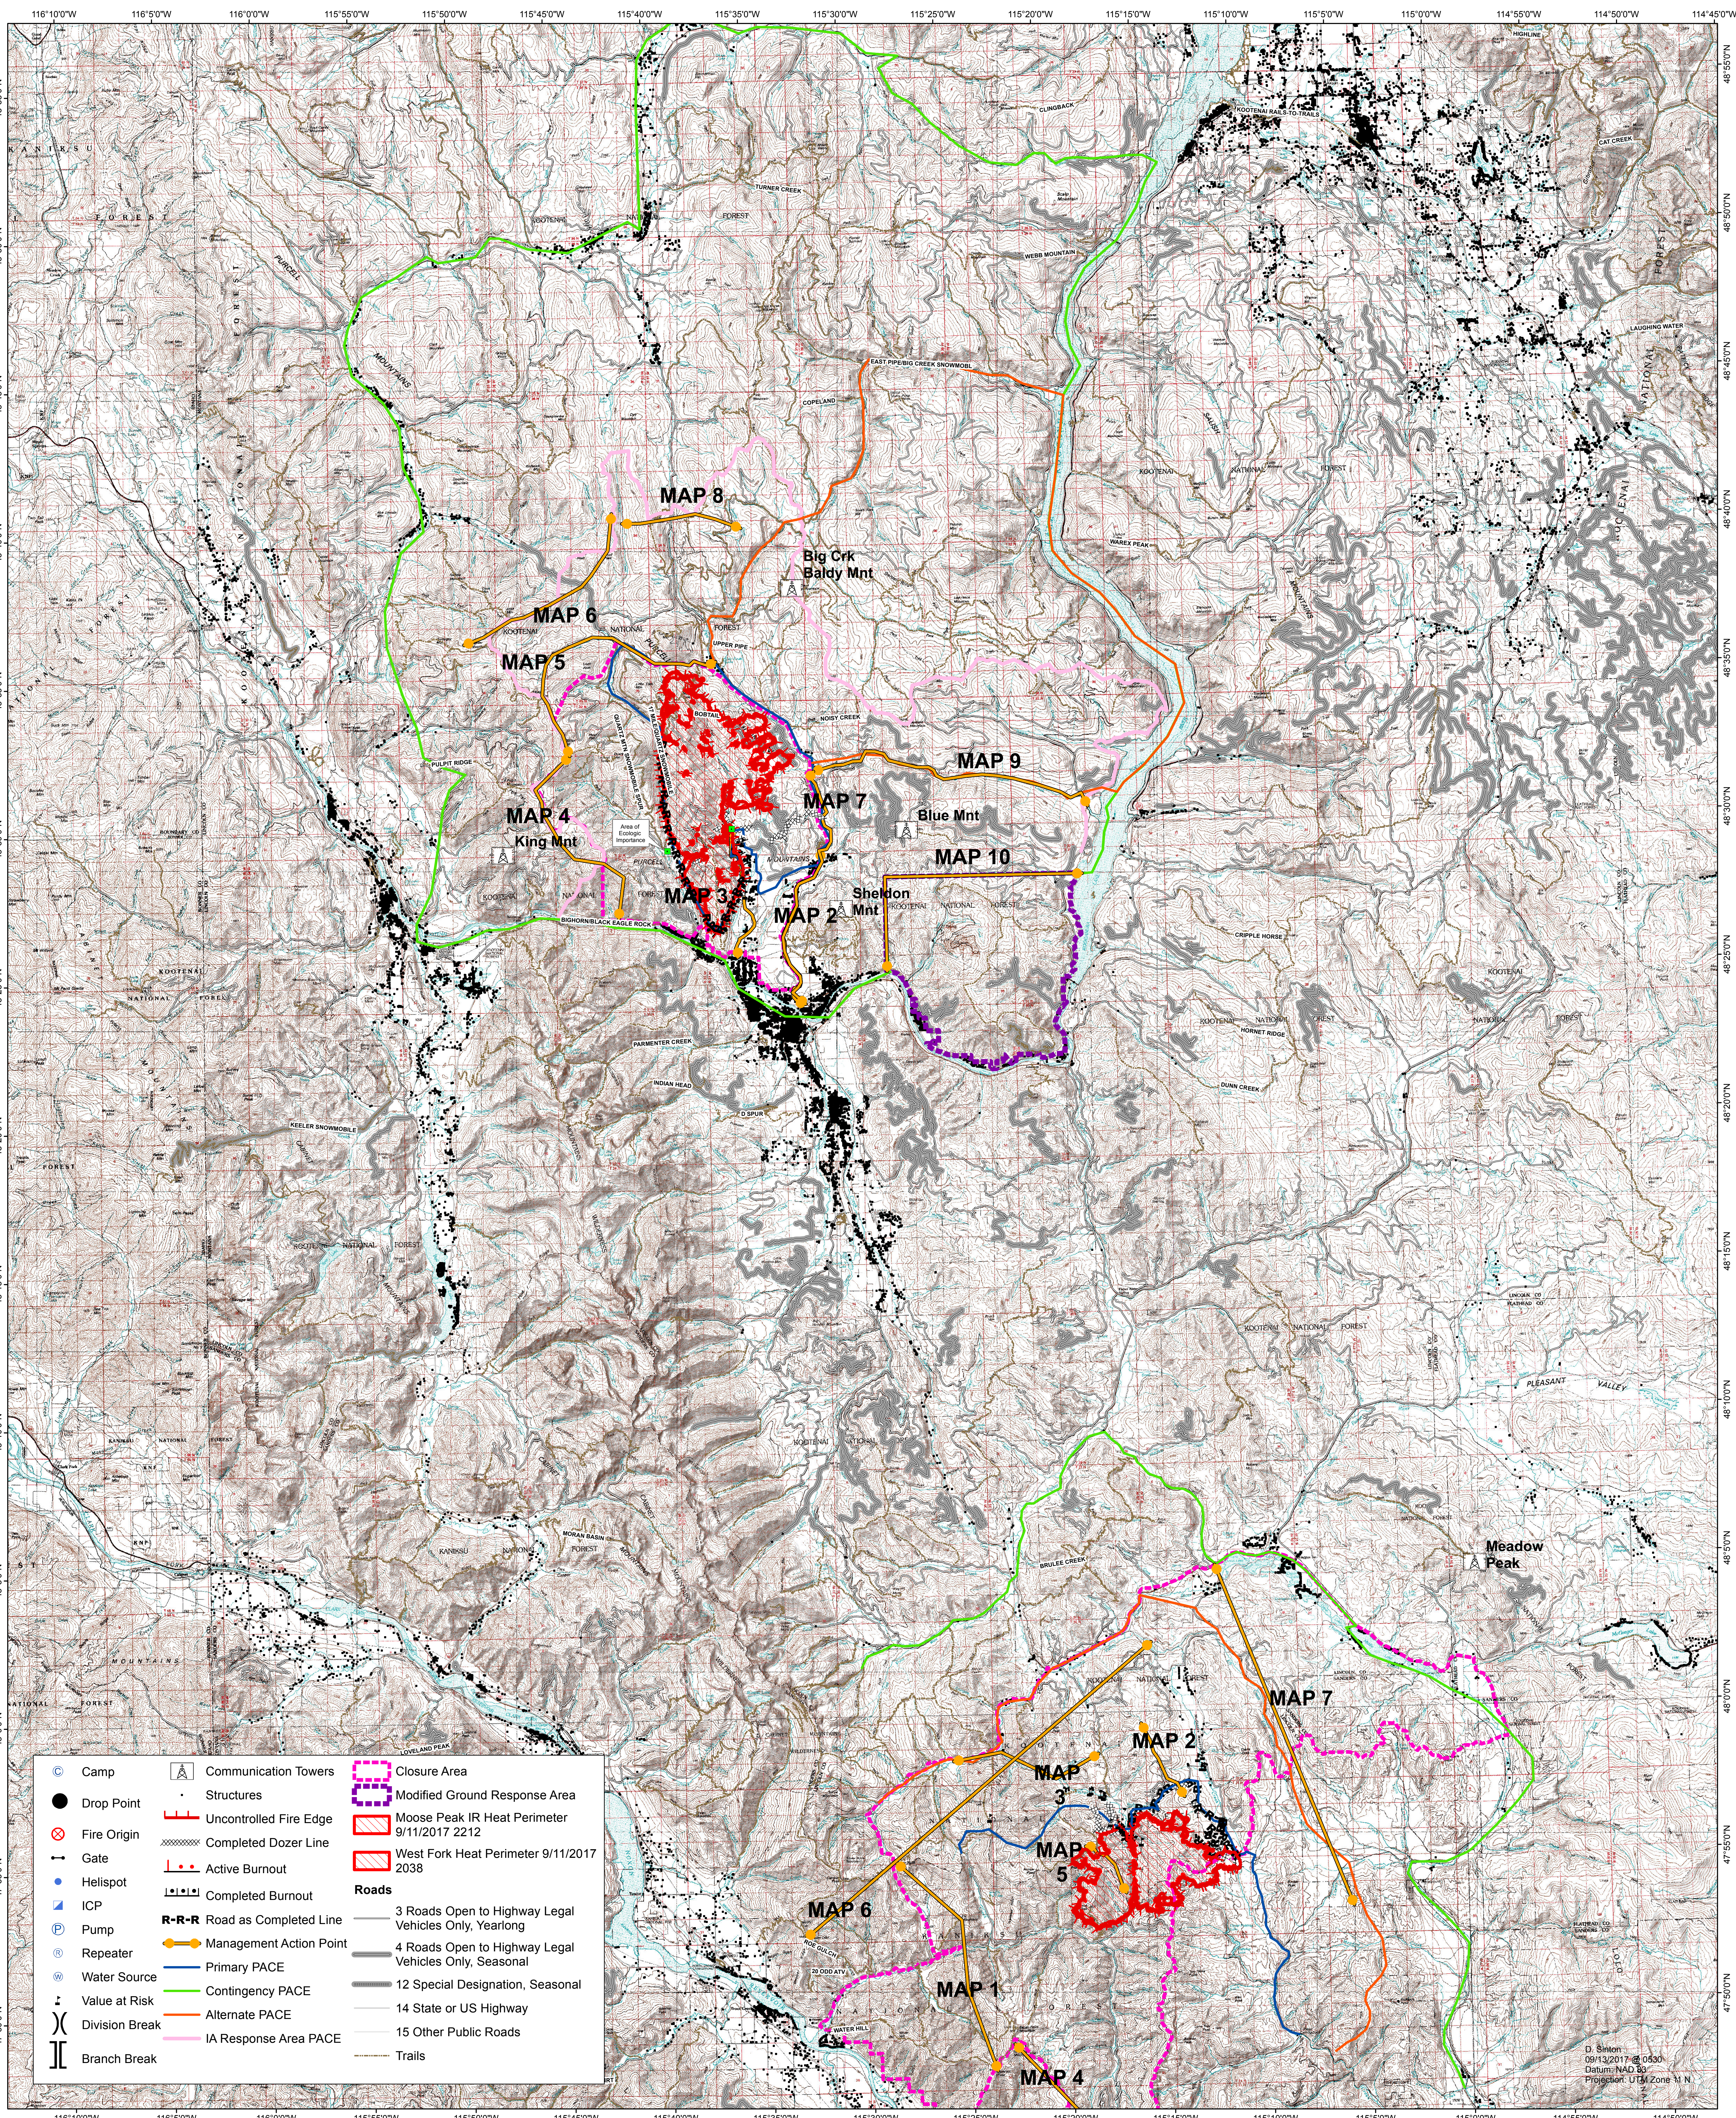

# West Fork/Moose Peak PLANNING MAP 09/13/2017

0 1 2 3 4 5  
Miles

		<b>Roads</b>

D. Simon  
09/13/2017 @ 0530  
Datum: NAD 83  
Projection: UTM Zone 11 N