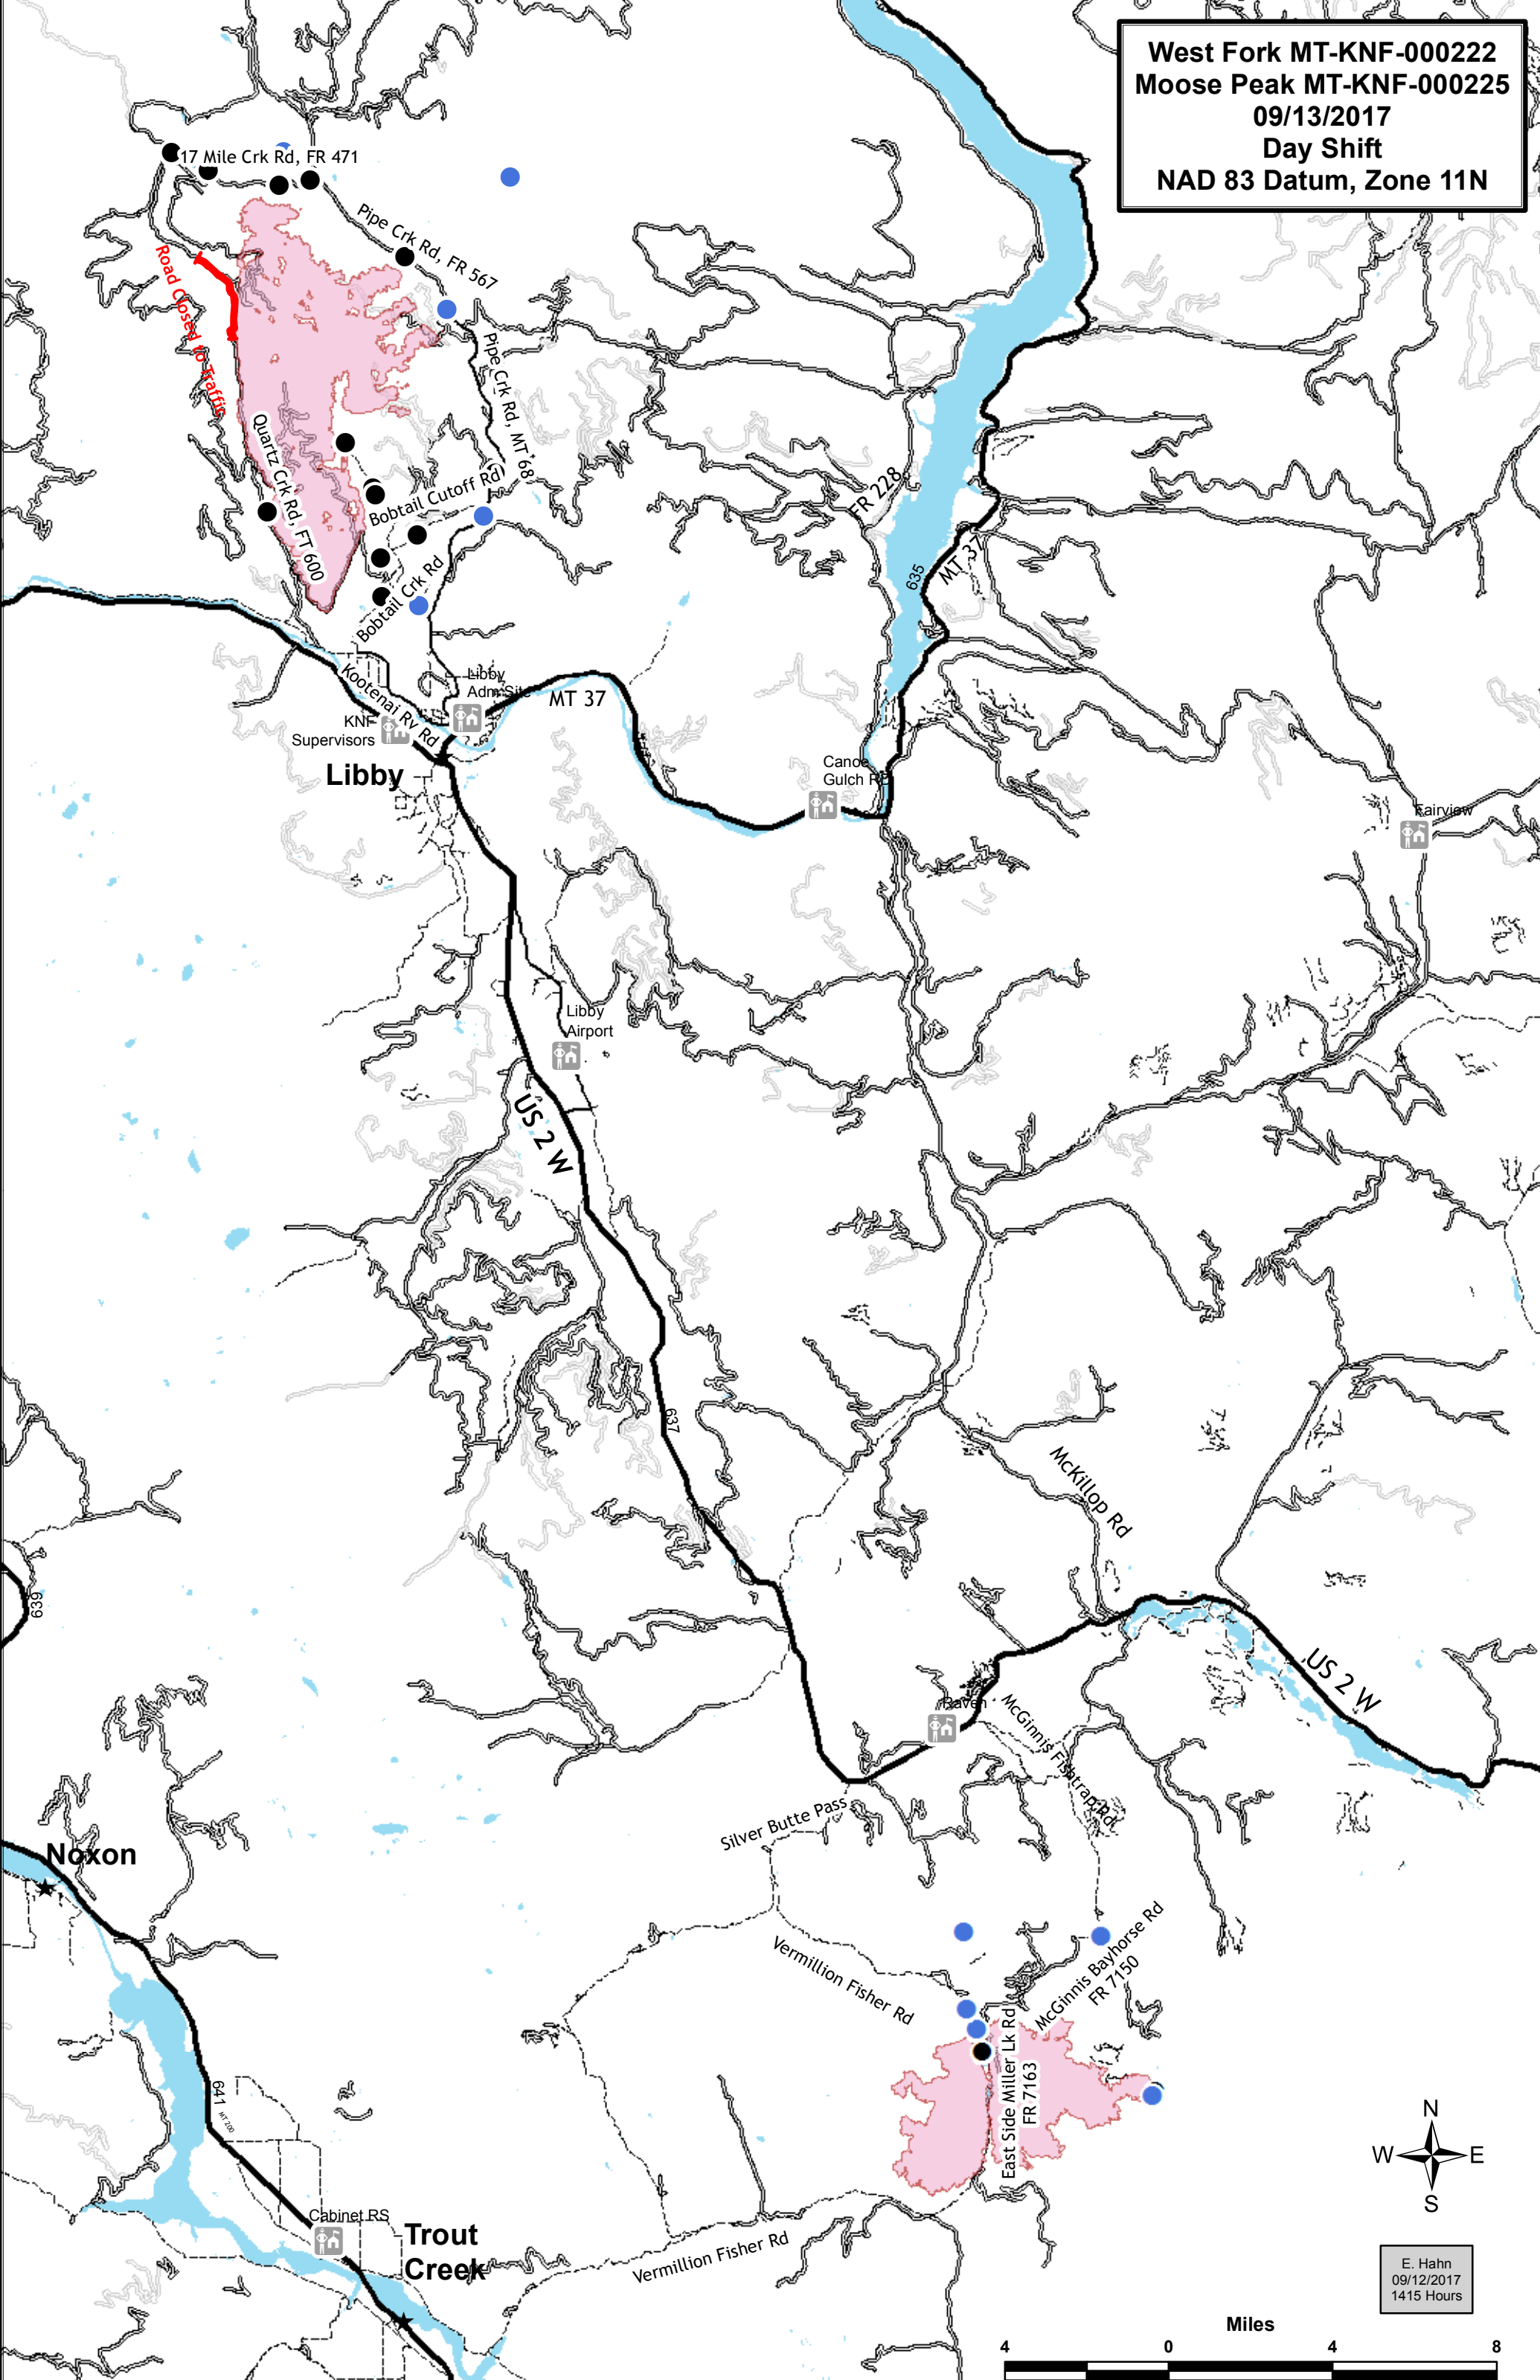

West Fork MT-KNF-000222
Moose Peak MT-KNF-000225
09/13/2017
Day Shift
NAD 83 Datum, Zone 11N

17 Mile Crk Rd, FR 471

Pipe Crk Rd, FR 567

Quartz Crk Rd, FT 600

Bobtail Cutoff Rd

Bobtail Crk Rd

Kootenai Rv Rd

Libby

MT 37

Libby Airport

US 2 W

Noxon

Trout Creek

East Side Miller Lk Rd
FR 7163

McGinnis Bayhorse Rd
FR 7150

Silver Butte Pass

Vermillion Fisher Rd

E. Hahn
09/12/2017
1415 Hours