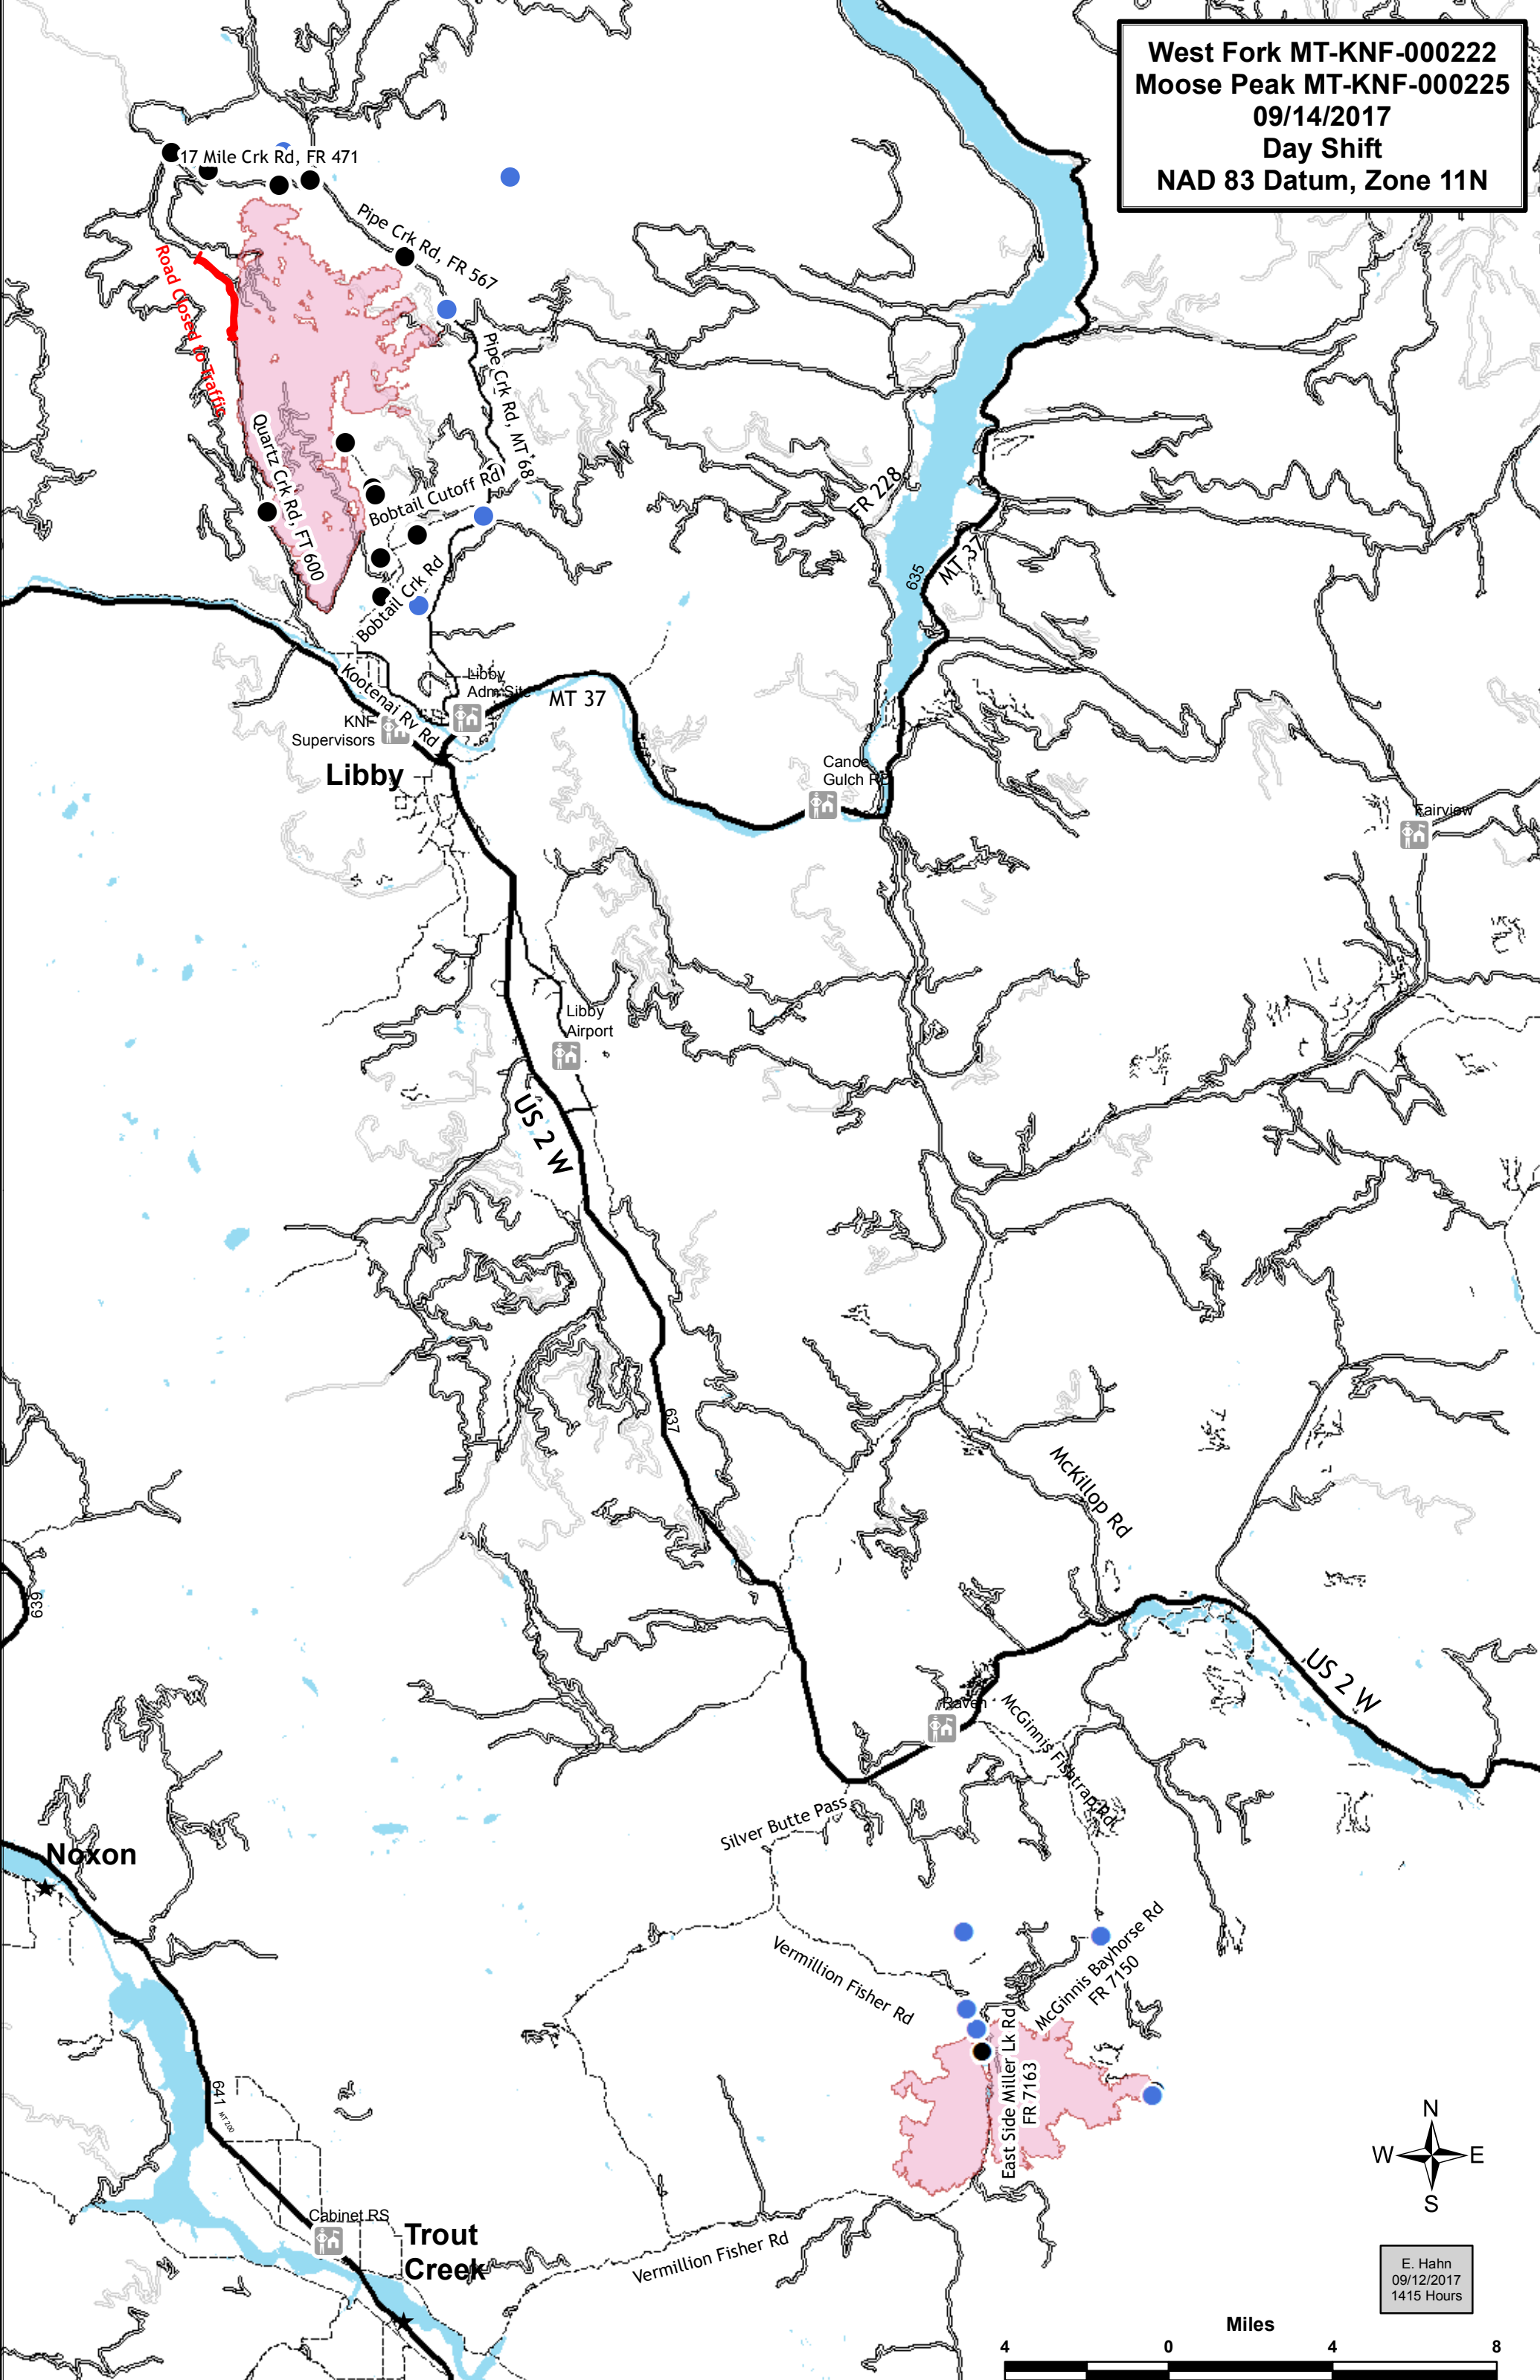

West Fork MT-KNF-000222
Moose Peak MT-KNF-000225
09/14/2017
Day Shift
NAD 83 Datum, Zone 11N

17 Mile Crk Rd, FR 471

Pipe Crk Rd, FR 567

Quartz Crk Rd, FT 600

Bobtail Cutoff Rd

Bobtail Crk Rd

Kootenai Rv Rd

Libby

MT 37

Libby Airport

US 2 W

FR 228

MT 37

Canoe Gulch Rd

Rainview

McKillop Rd

US 2 W

Noxon

Silver Butte Pass

McGinnis Fir Road

Vermillion Fisher Rd

East Side Miller Lk Rd
FR 7163

McGinnis Bayhorse Rd
FR 7150

Cabinet RS

Trout Creek

Vermillion Fisher Rd

E. Hahn
09/12/2017
1415 Hours