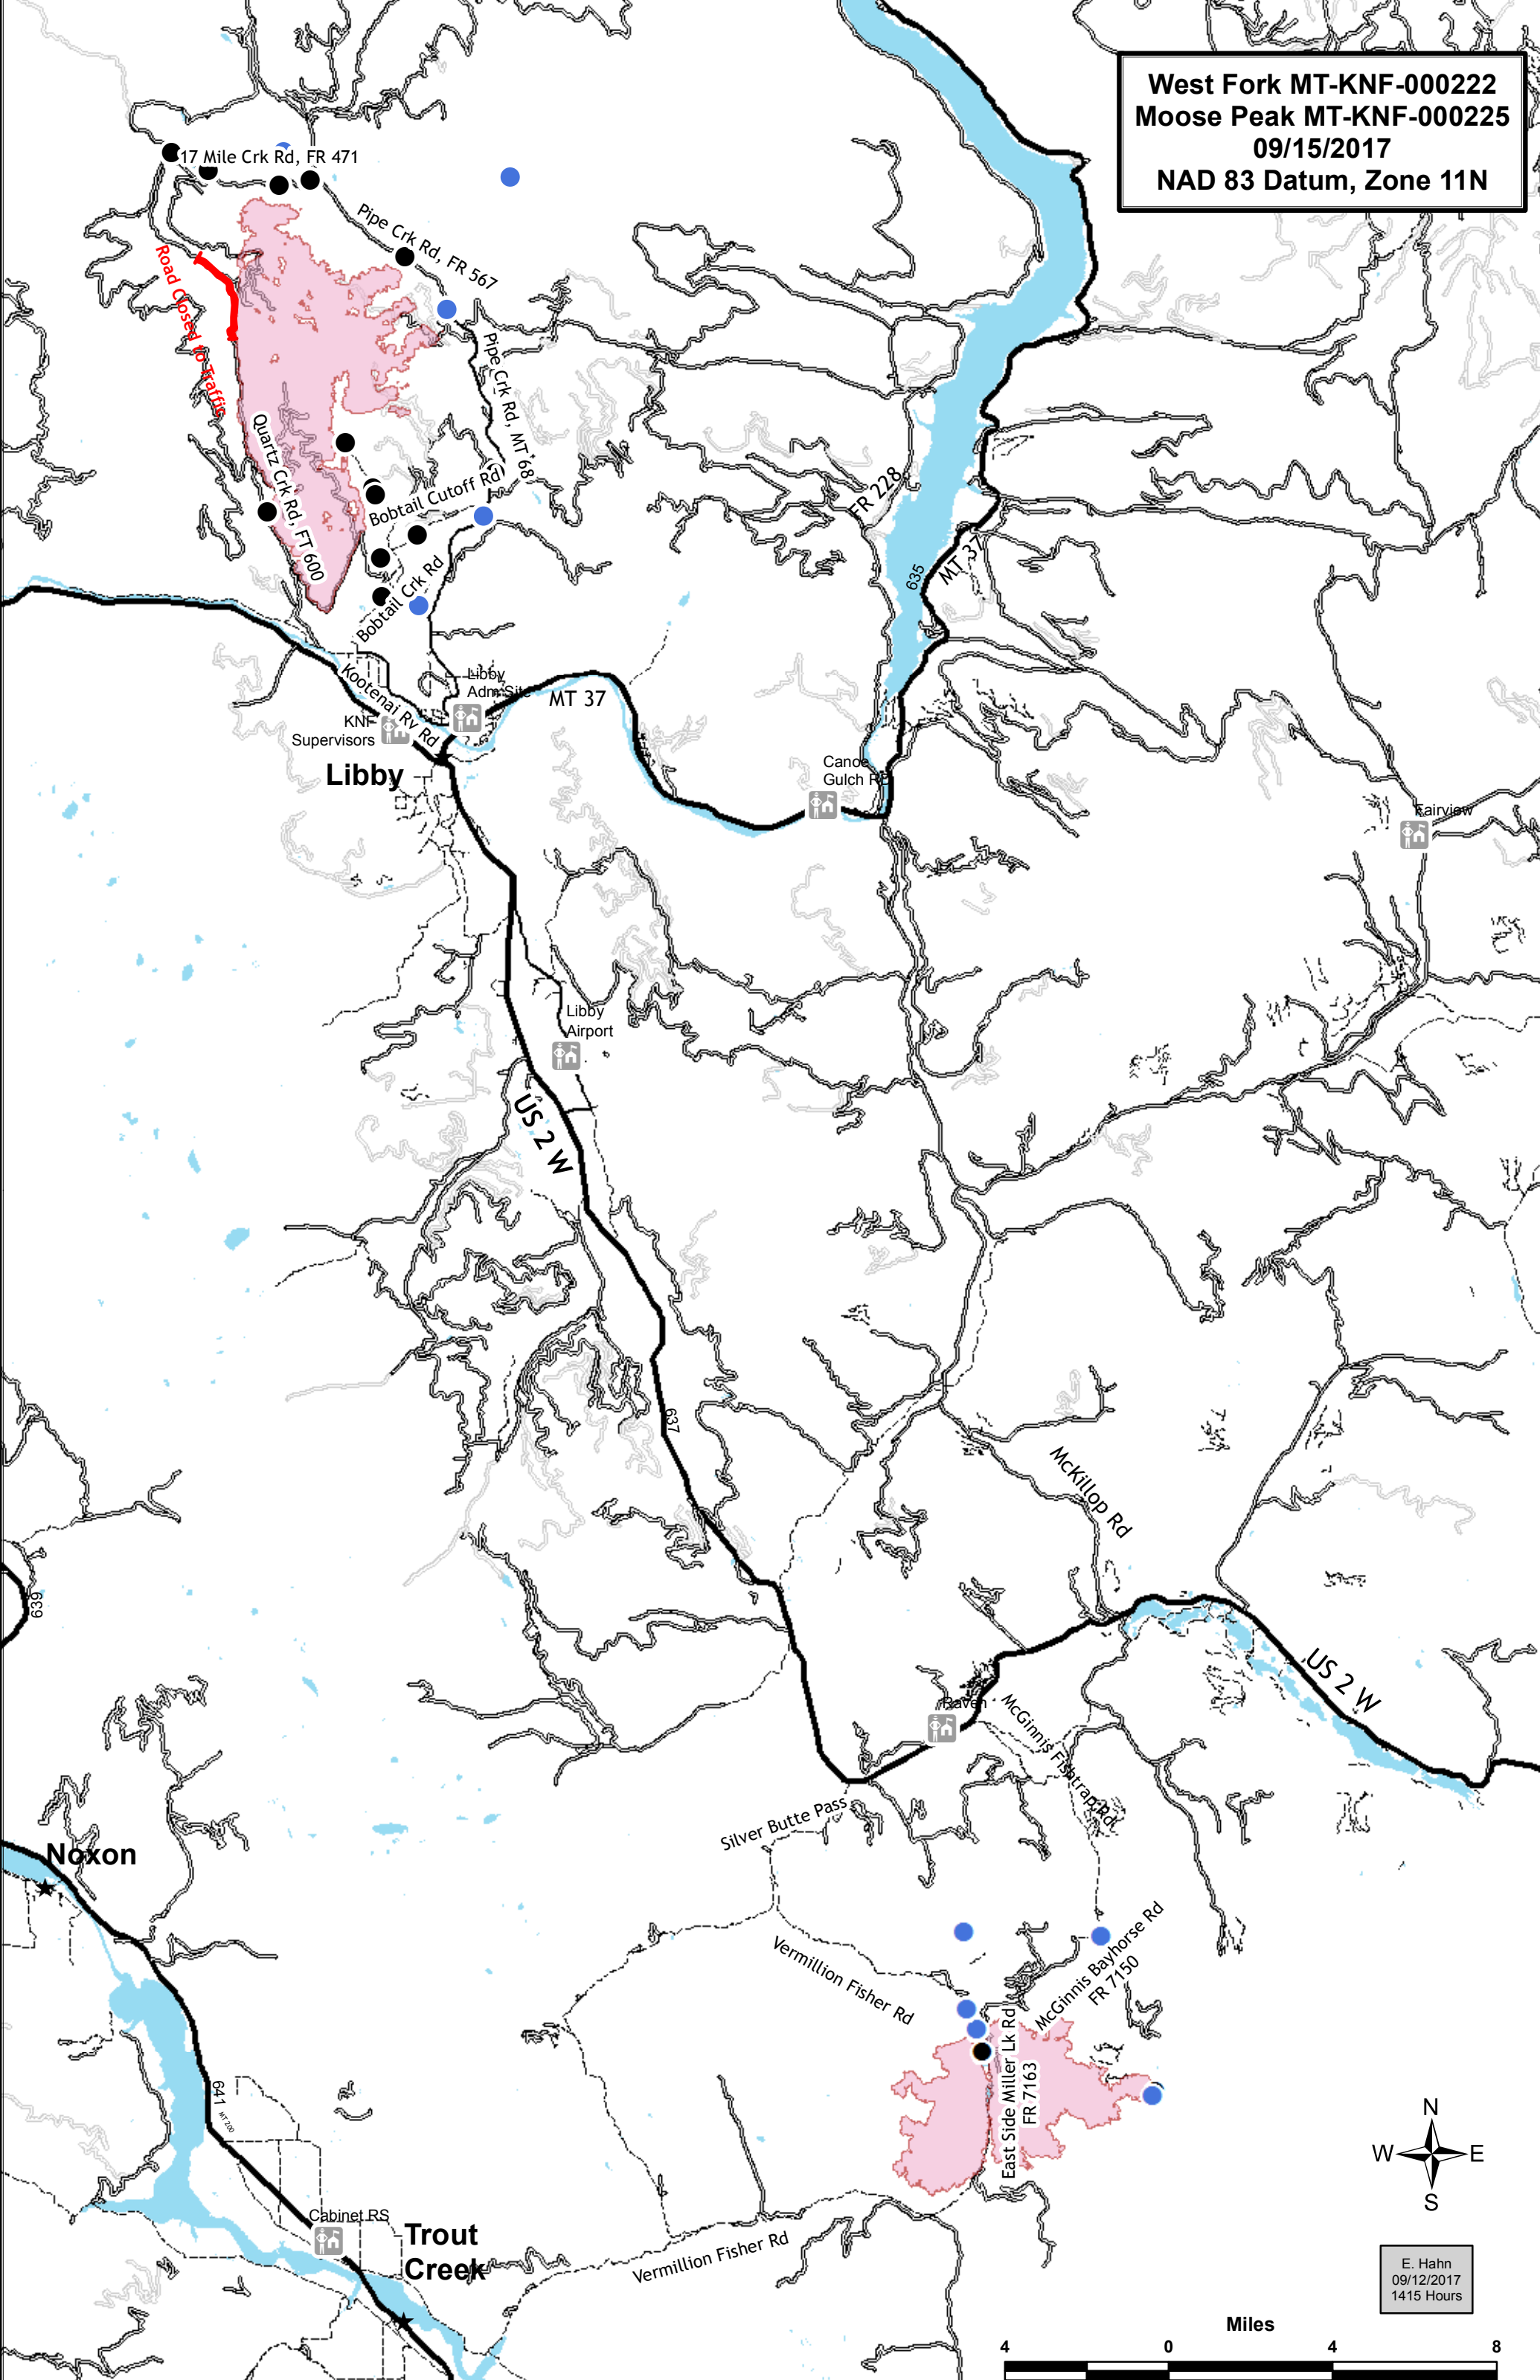

West Fork MT-KNF-000222  
Moose Peak MT-KNF-000225  
09/15/2017  
NAD 83 Datum, Zone 11N

17 Mile Crk Rd, FR 471

Pipe Crk Rd, FR 567

Quartz Crk Rd, FT 600

Bobtail Cutoff Rd

Bobtail Crk Rd

Kootenai Rv Rd

Libby

MT 37

Libby Airport

US 2 W

Noxon

Trout Creek

East Side Miller Lk Rd  
FR 7163

McGinnis Bayhorse Rd  
FR 7150

Silver Butte Pass

Vermillion Fisher Rd

E. Hahn  
09/12/2017  
1415 Hours