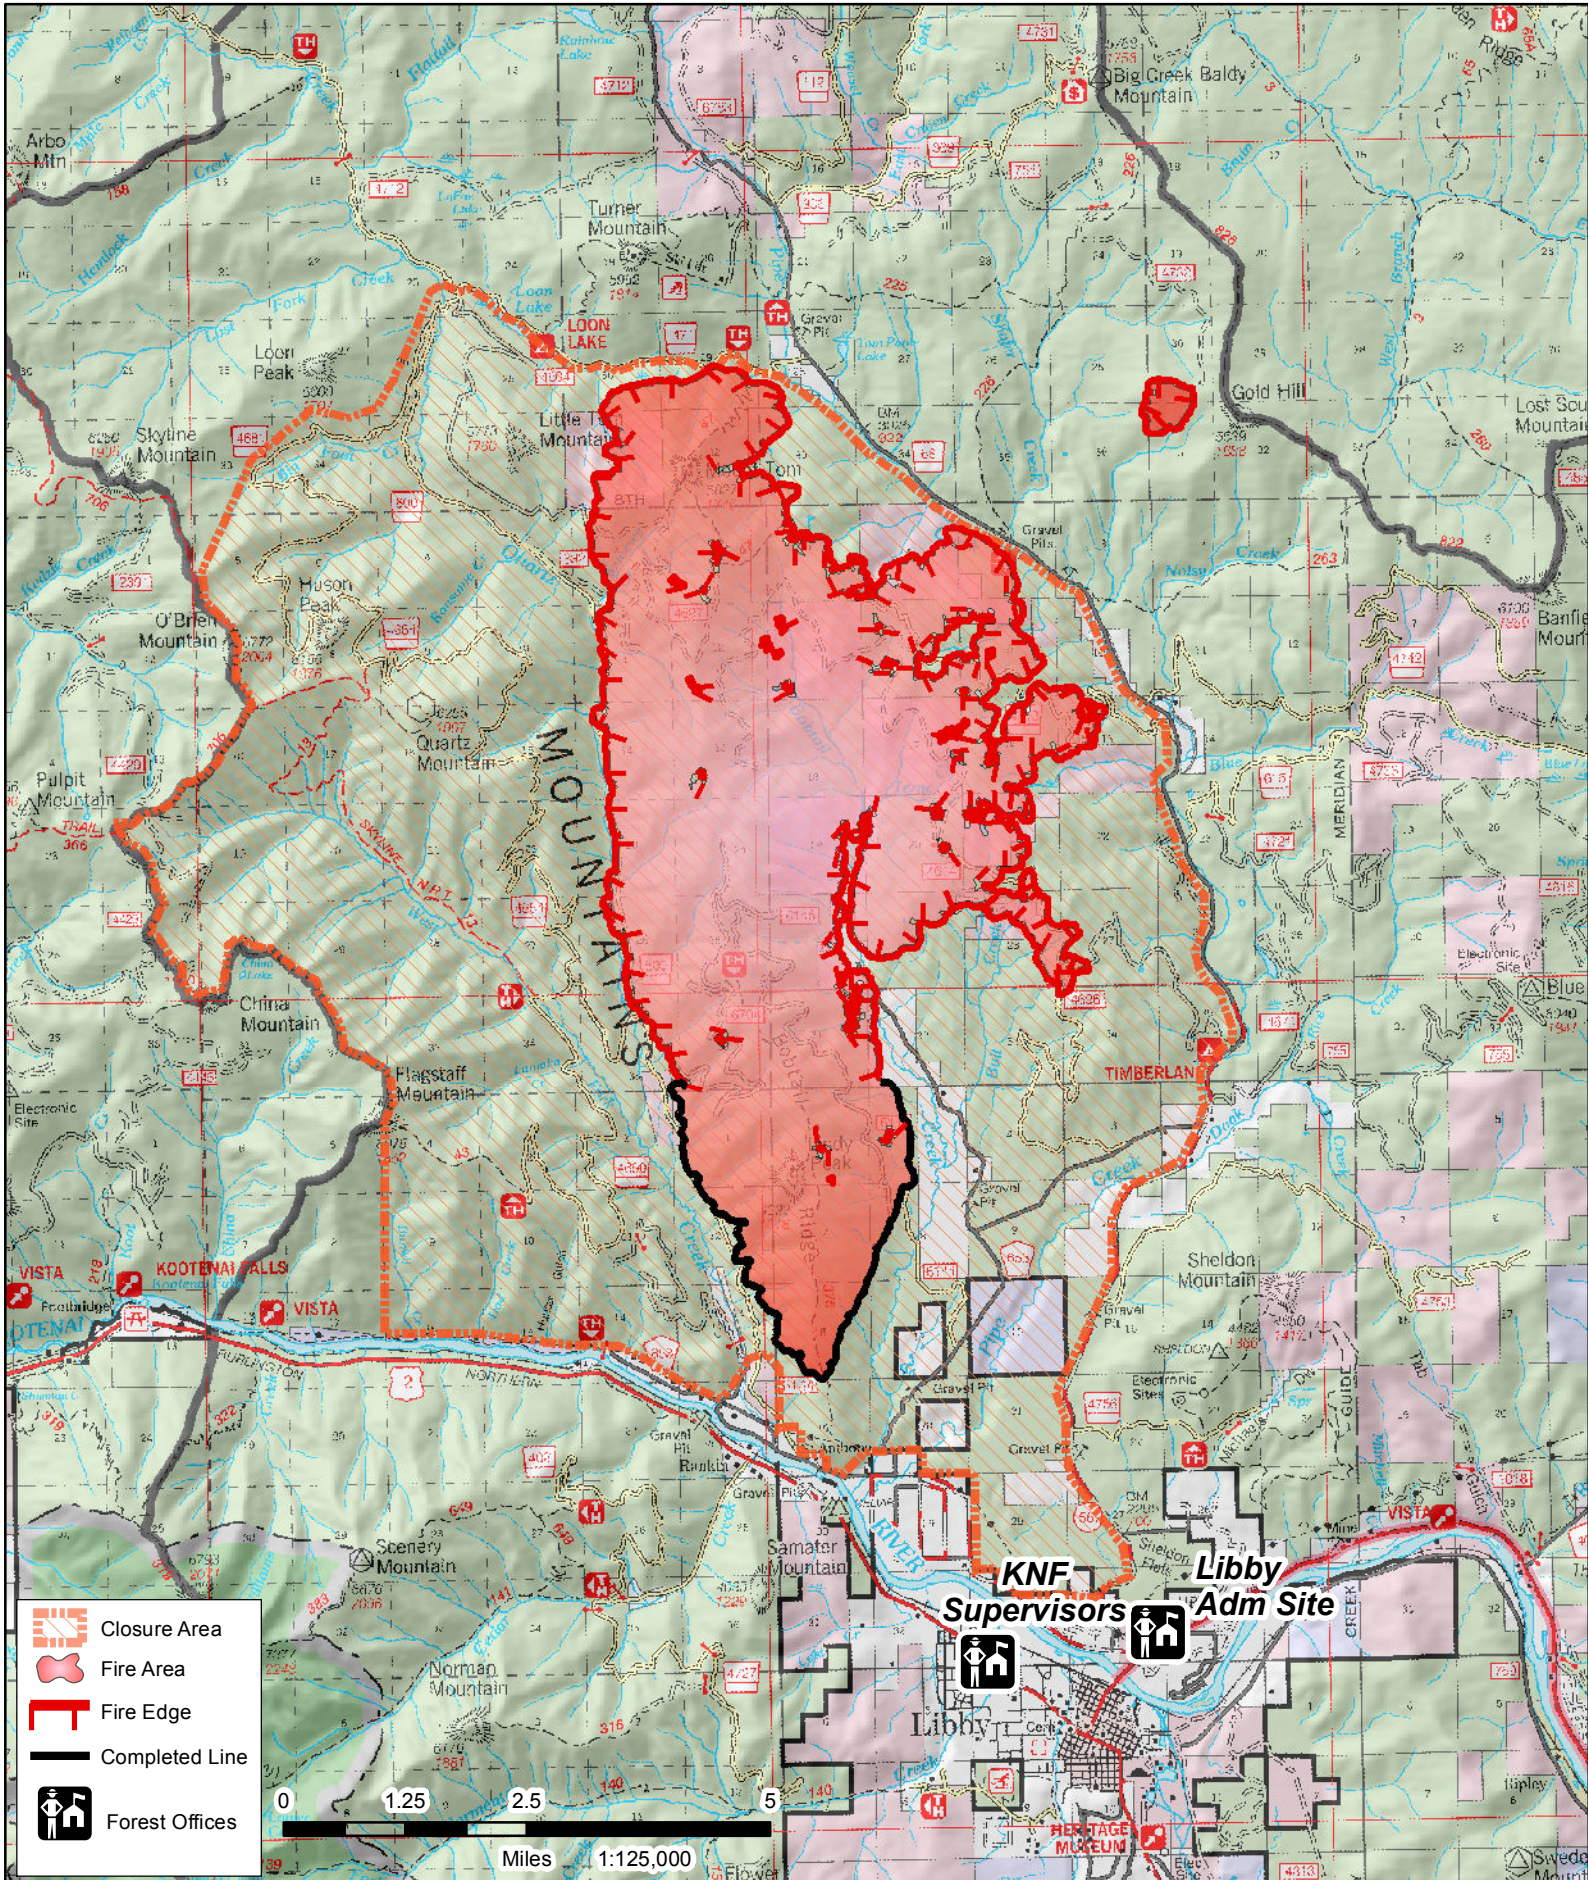

West Fork Fire
Public Information Map
09/16/2017
 Estimated Acreage: 17,265 acres

-  Closure Area
-  Fire Area
-  Fire Edge
-  Completed Line
-  Forest Offices

0 1.25 2.5 5
 Miles 1:125,000