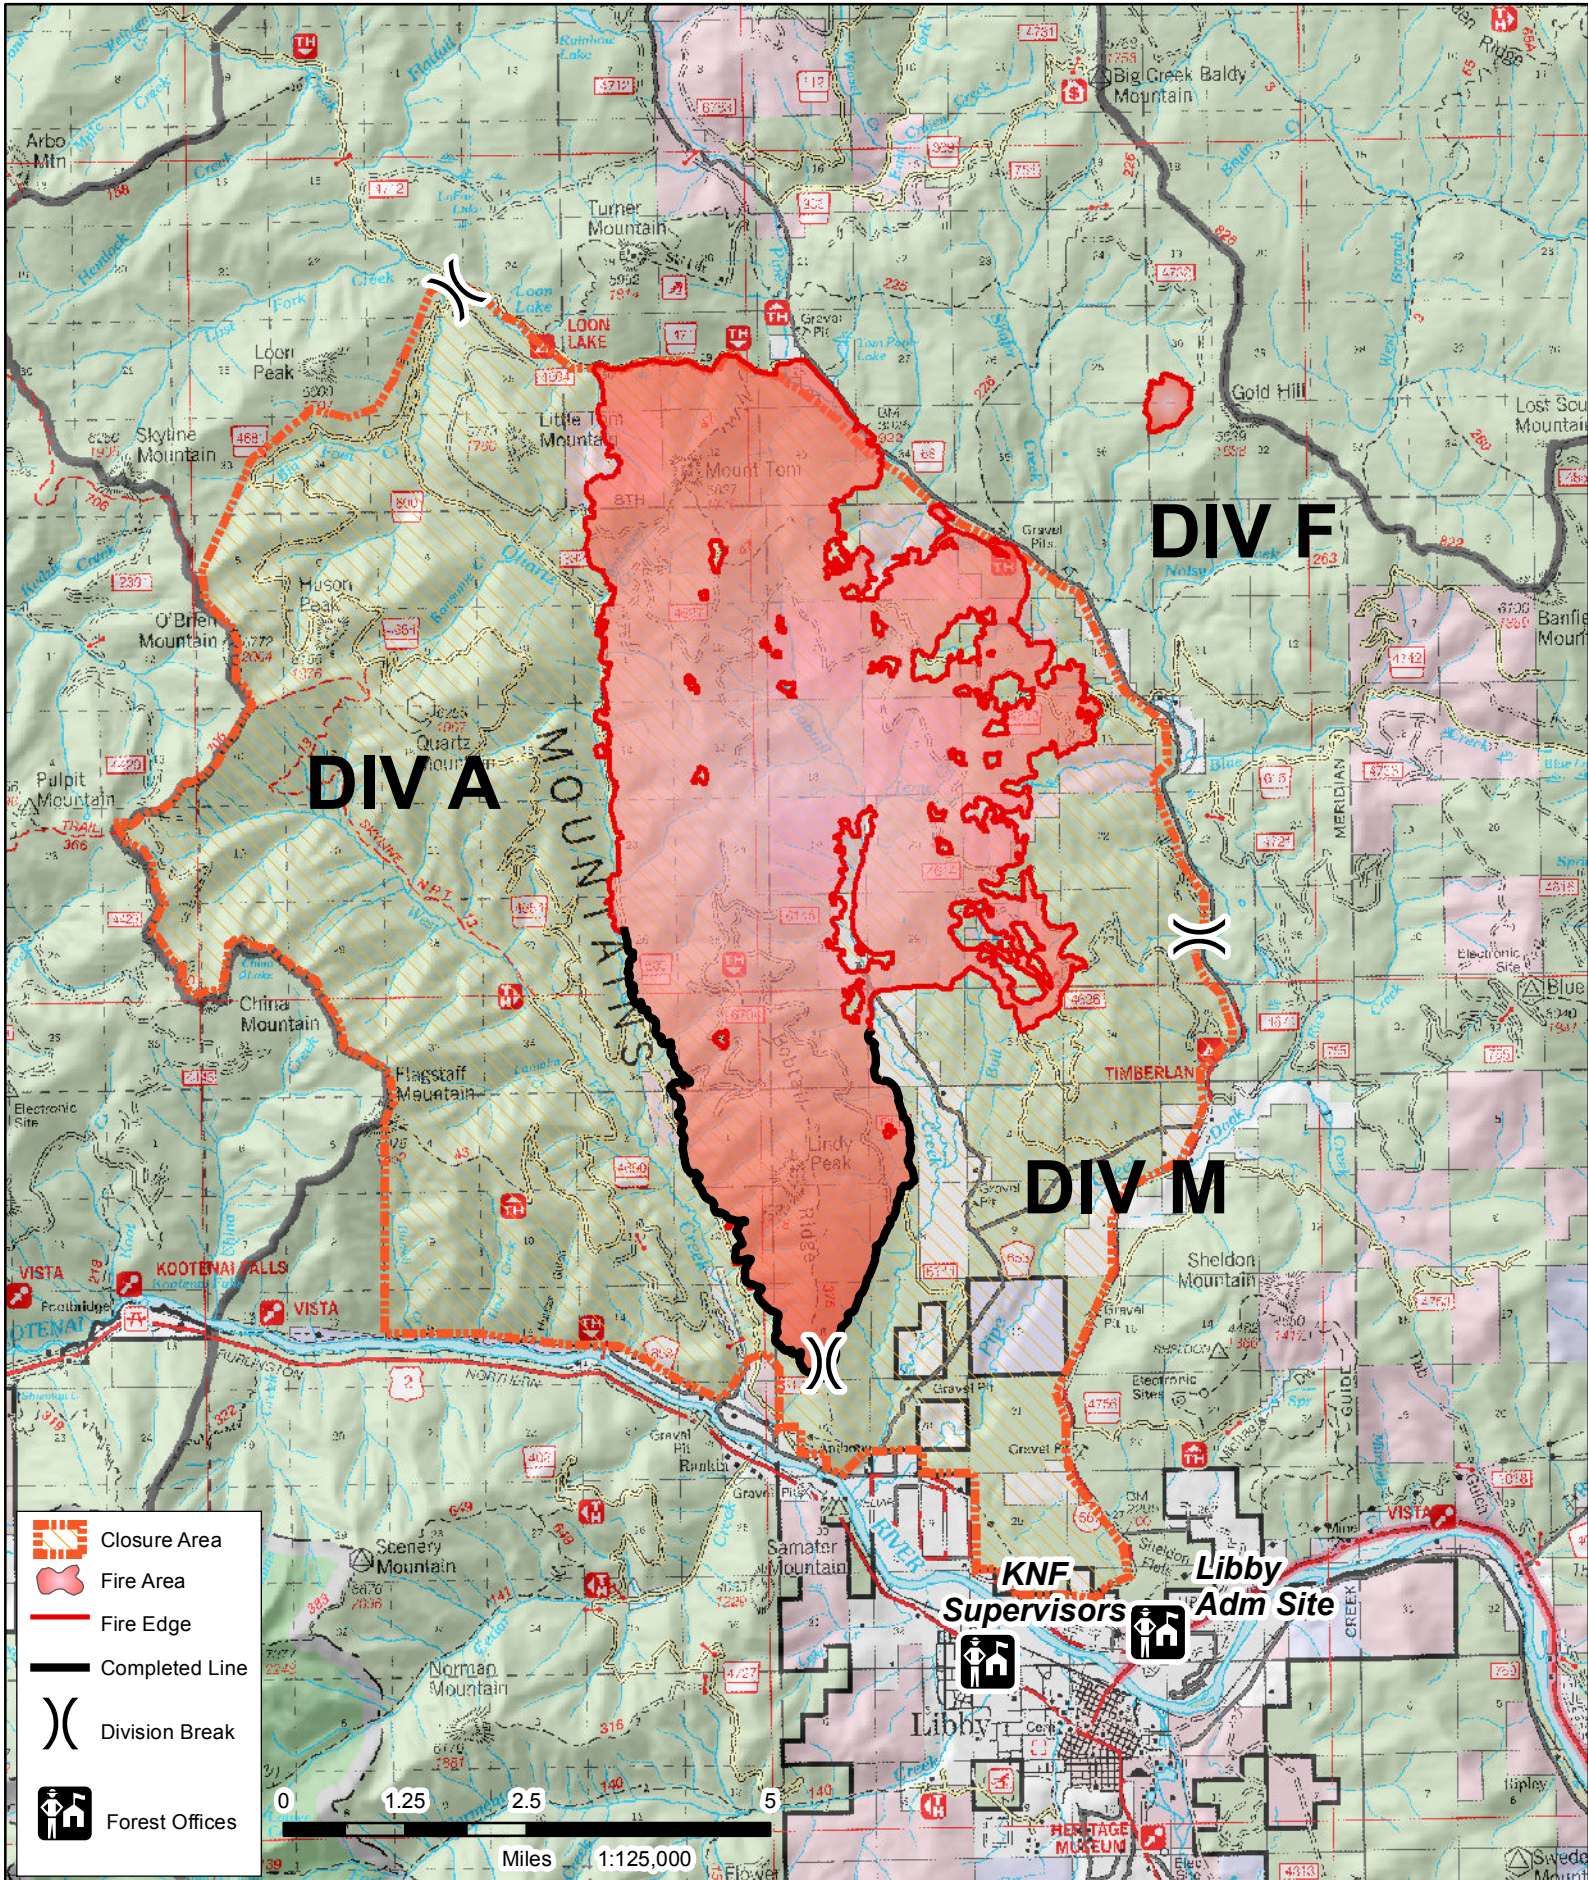

West Fork Fire Public Information Map 09/17/2017

- Closure Area
- Fire Area
- Fire Edge
- Completed Line
- Division Break
- Forest Offices