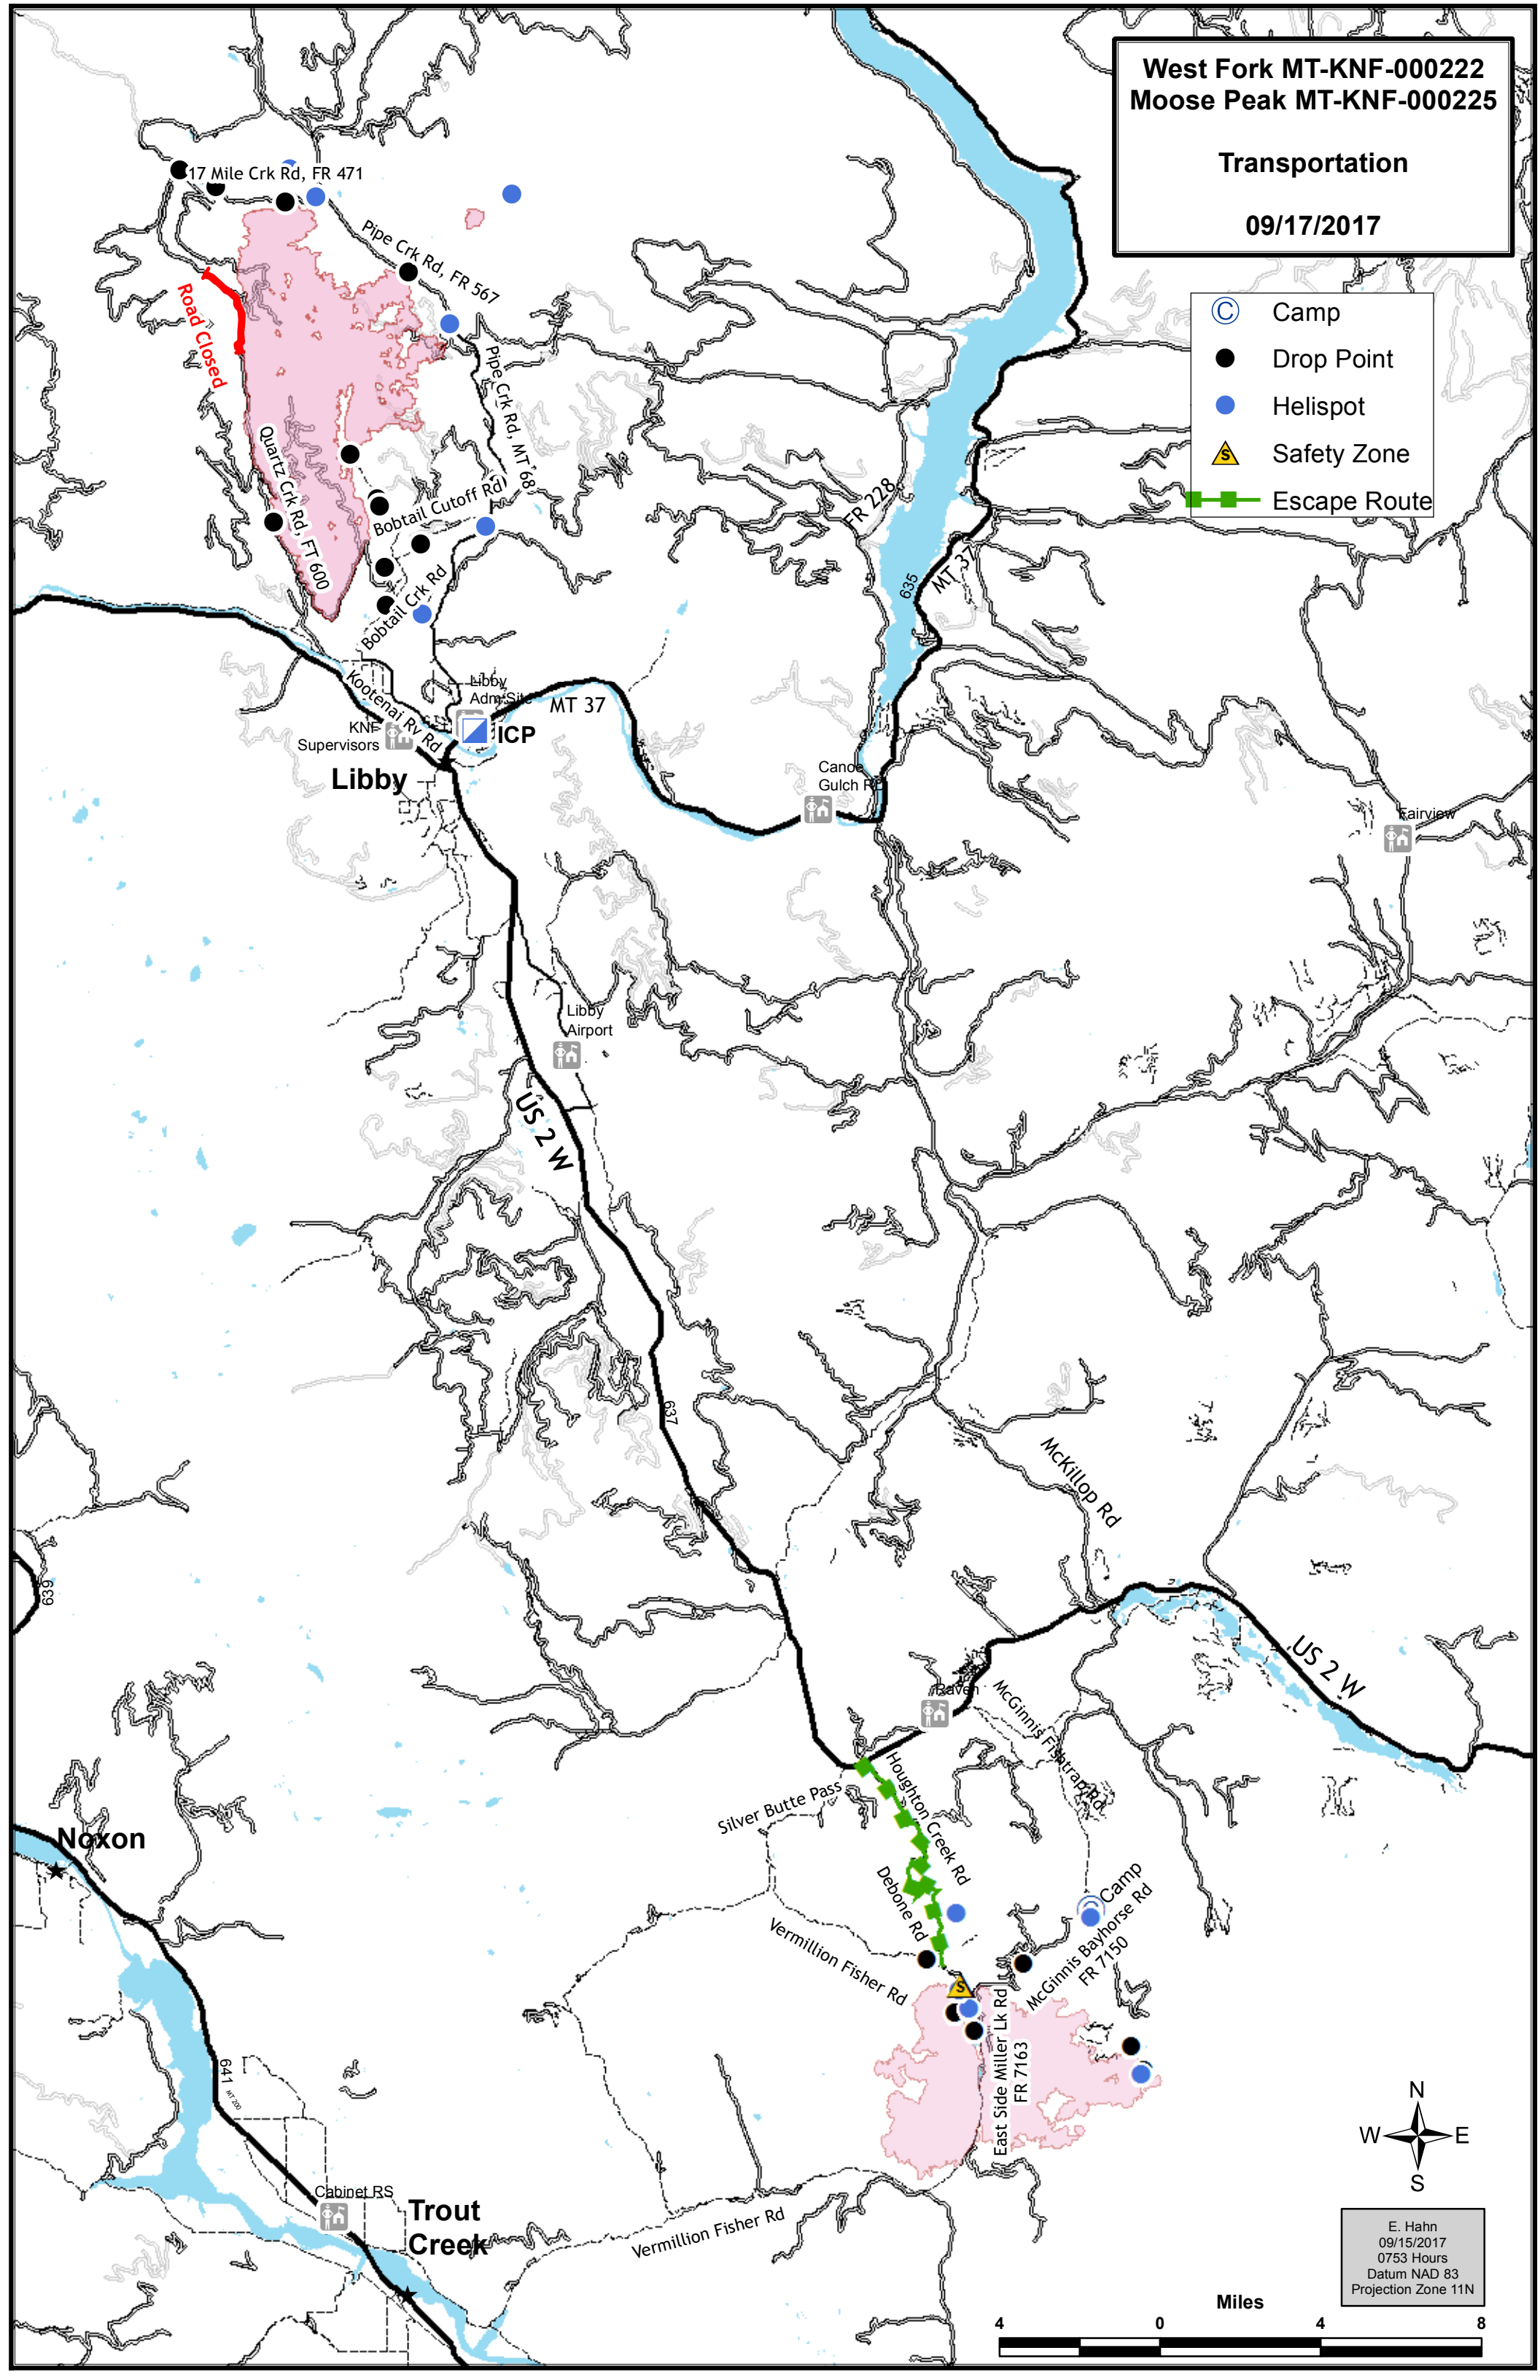

**West Fork MT-KNF-000222**  
**Moose Peak MT-KNF-000225**

**Transportation**

**09/17/2017**

- Ⓢ Camp
- Drop Point
- Helispot
- ⚠ Safety Zone
- ➡ Escape Route

E. Hahn  
 09/15/2017  
 0753 Hours  
 Datum NAD 83  
 Projection Zone 11N