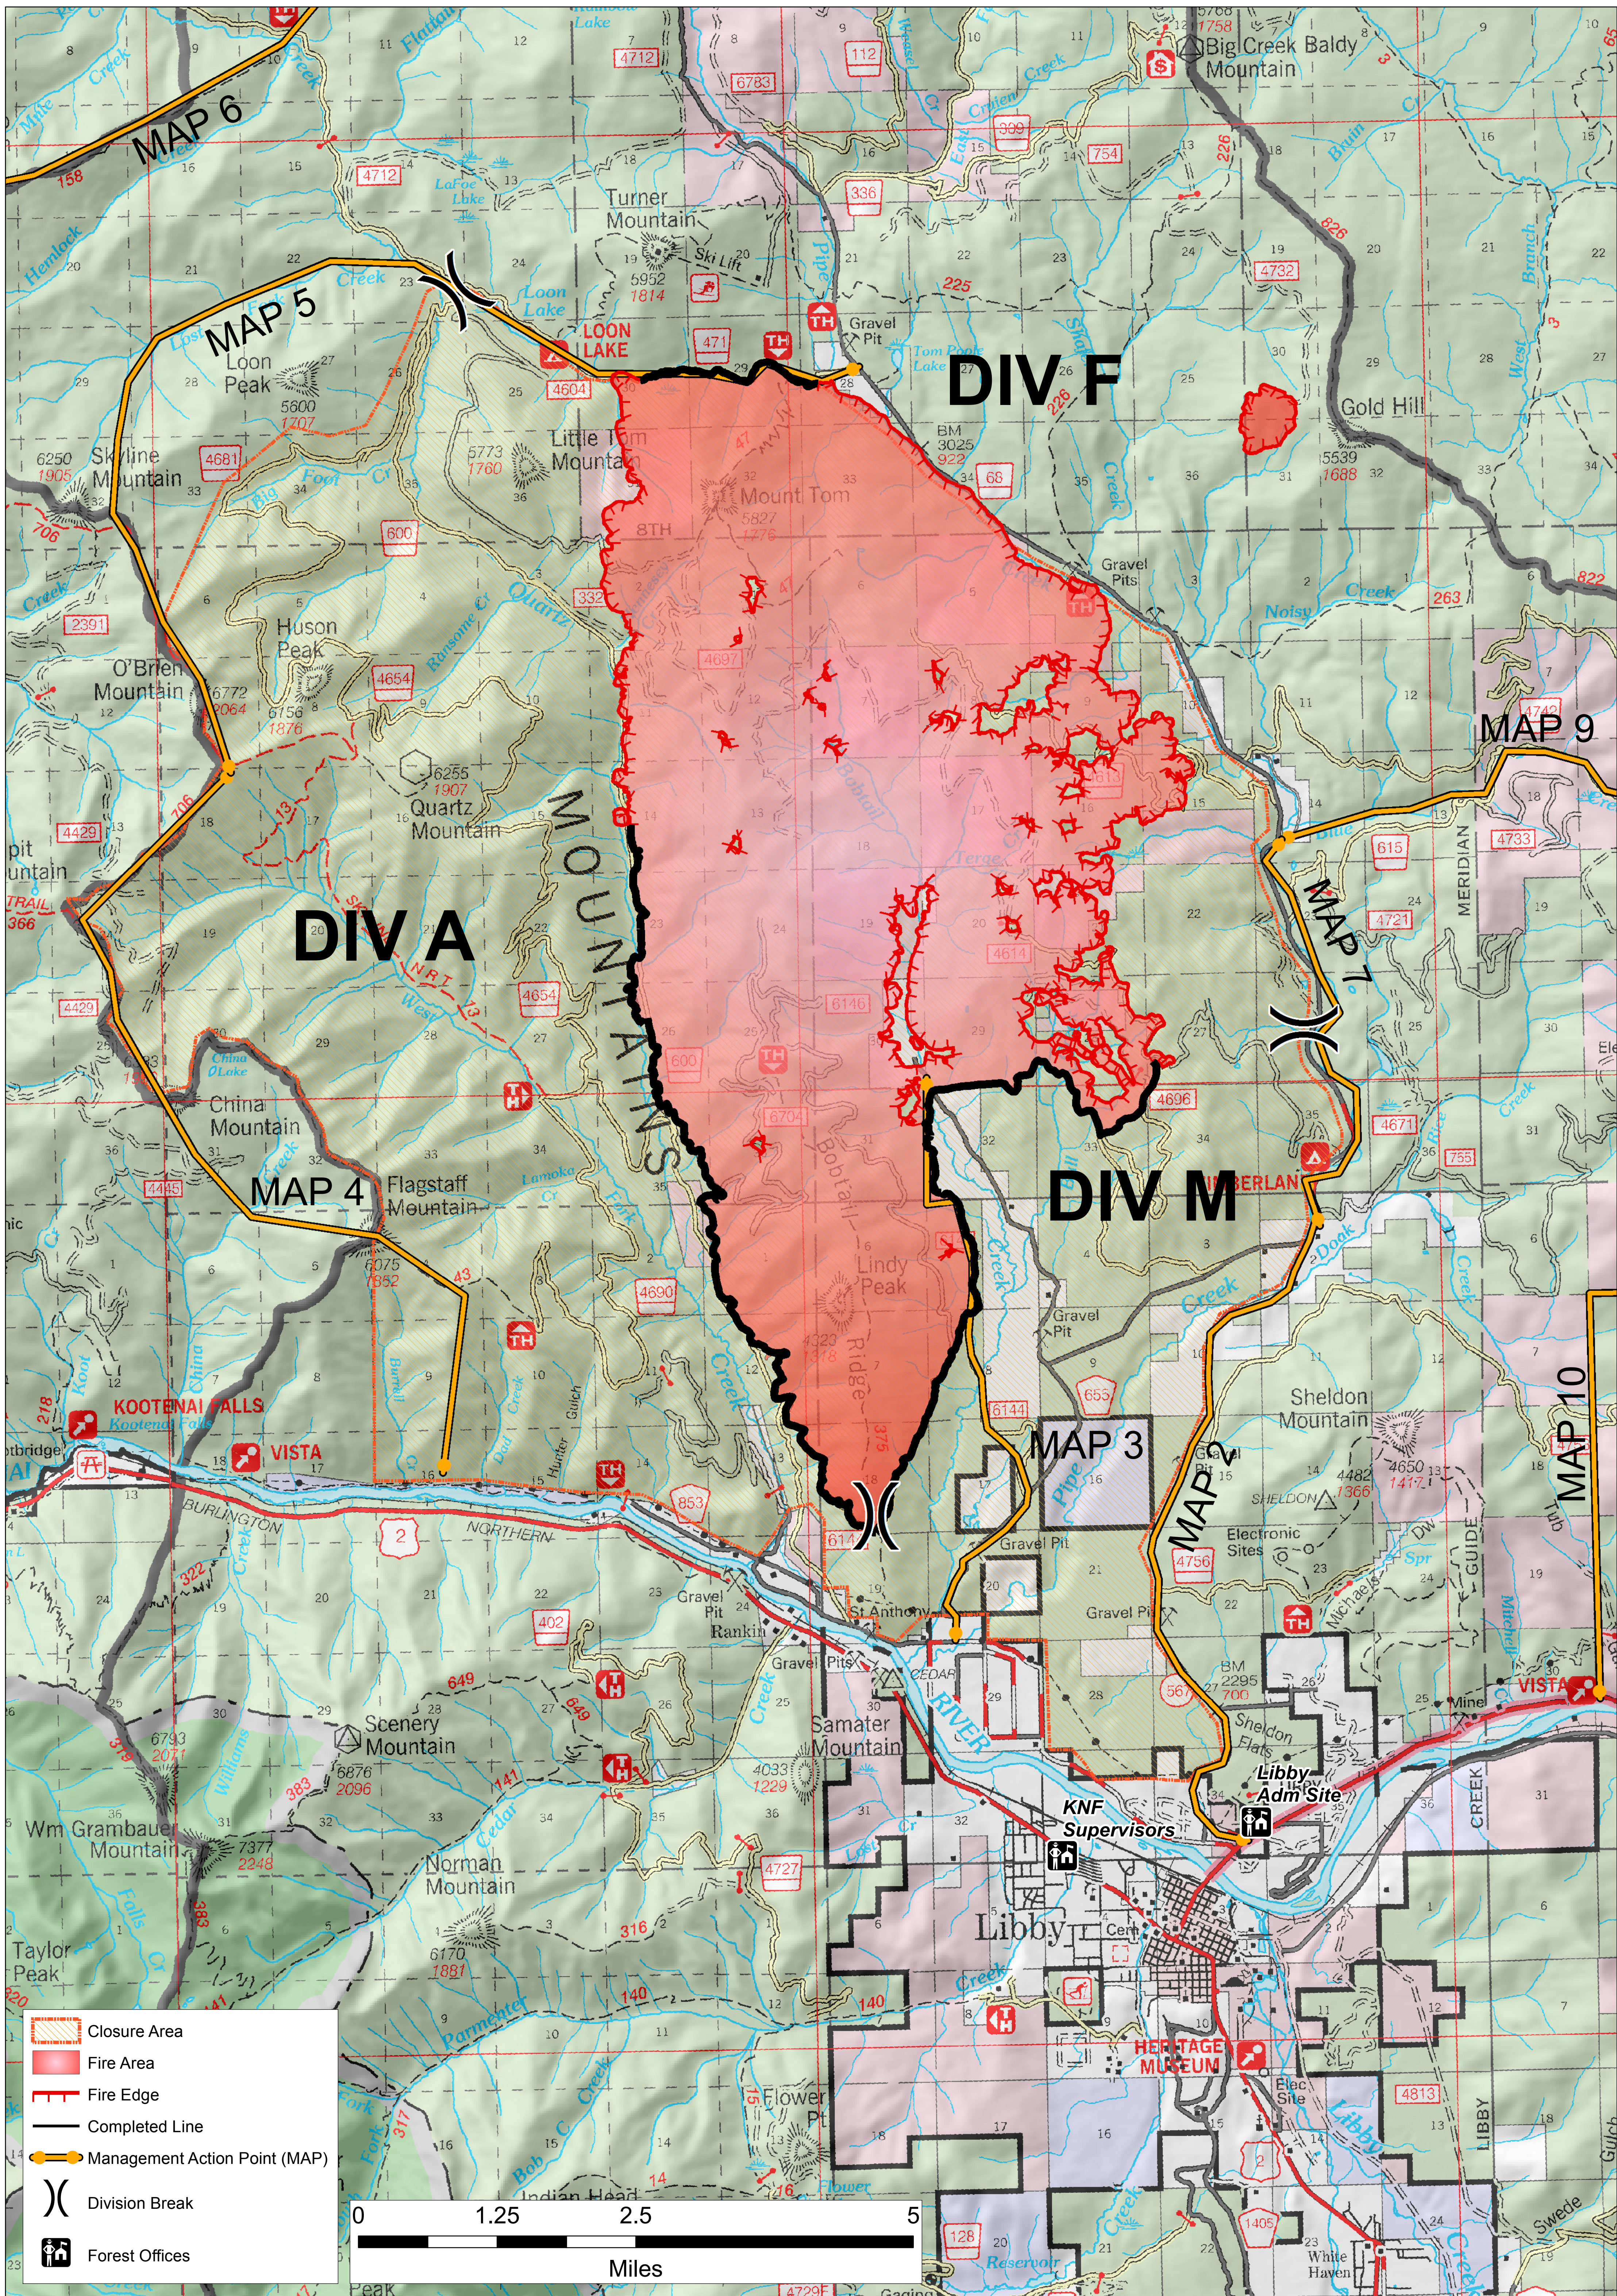

West Fork Fire Public Information Map 09/19/2017

- Closure Area
- Fire Area
- Fire Edge
- Completed Line
- Management Action Point (MAP)
- Division Break
- Forest Offices