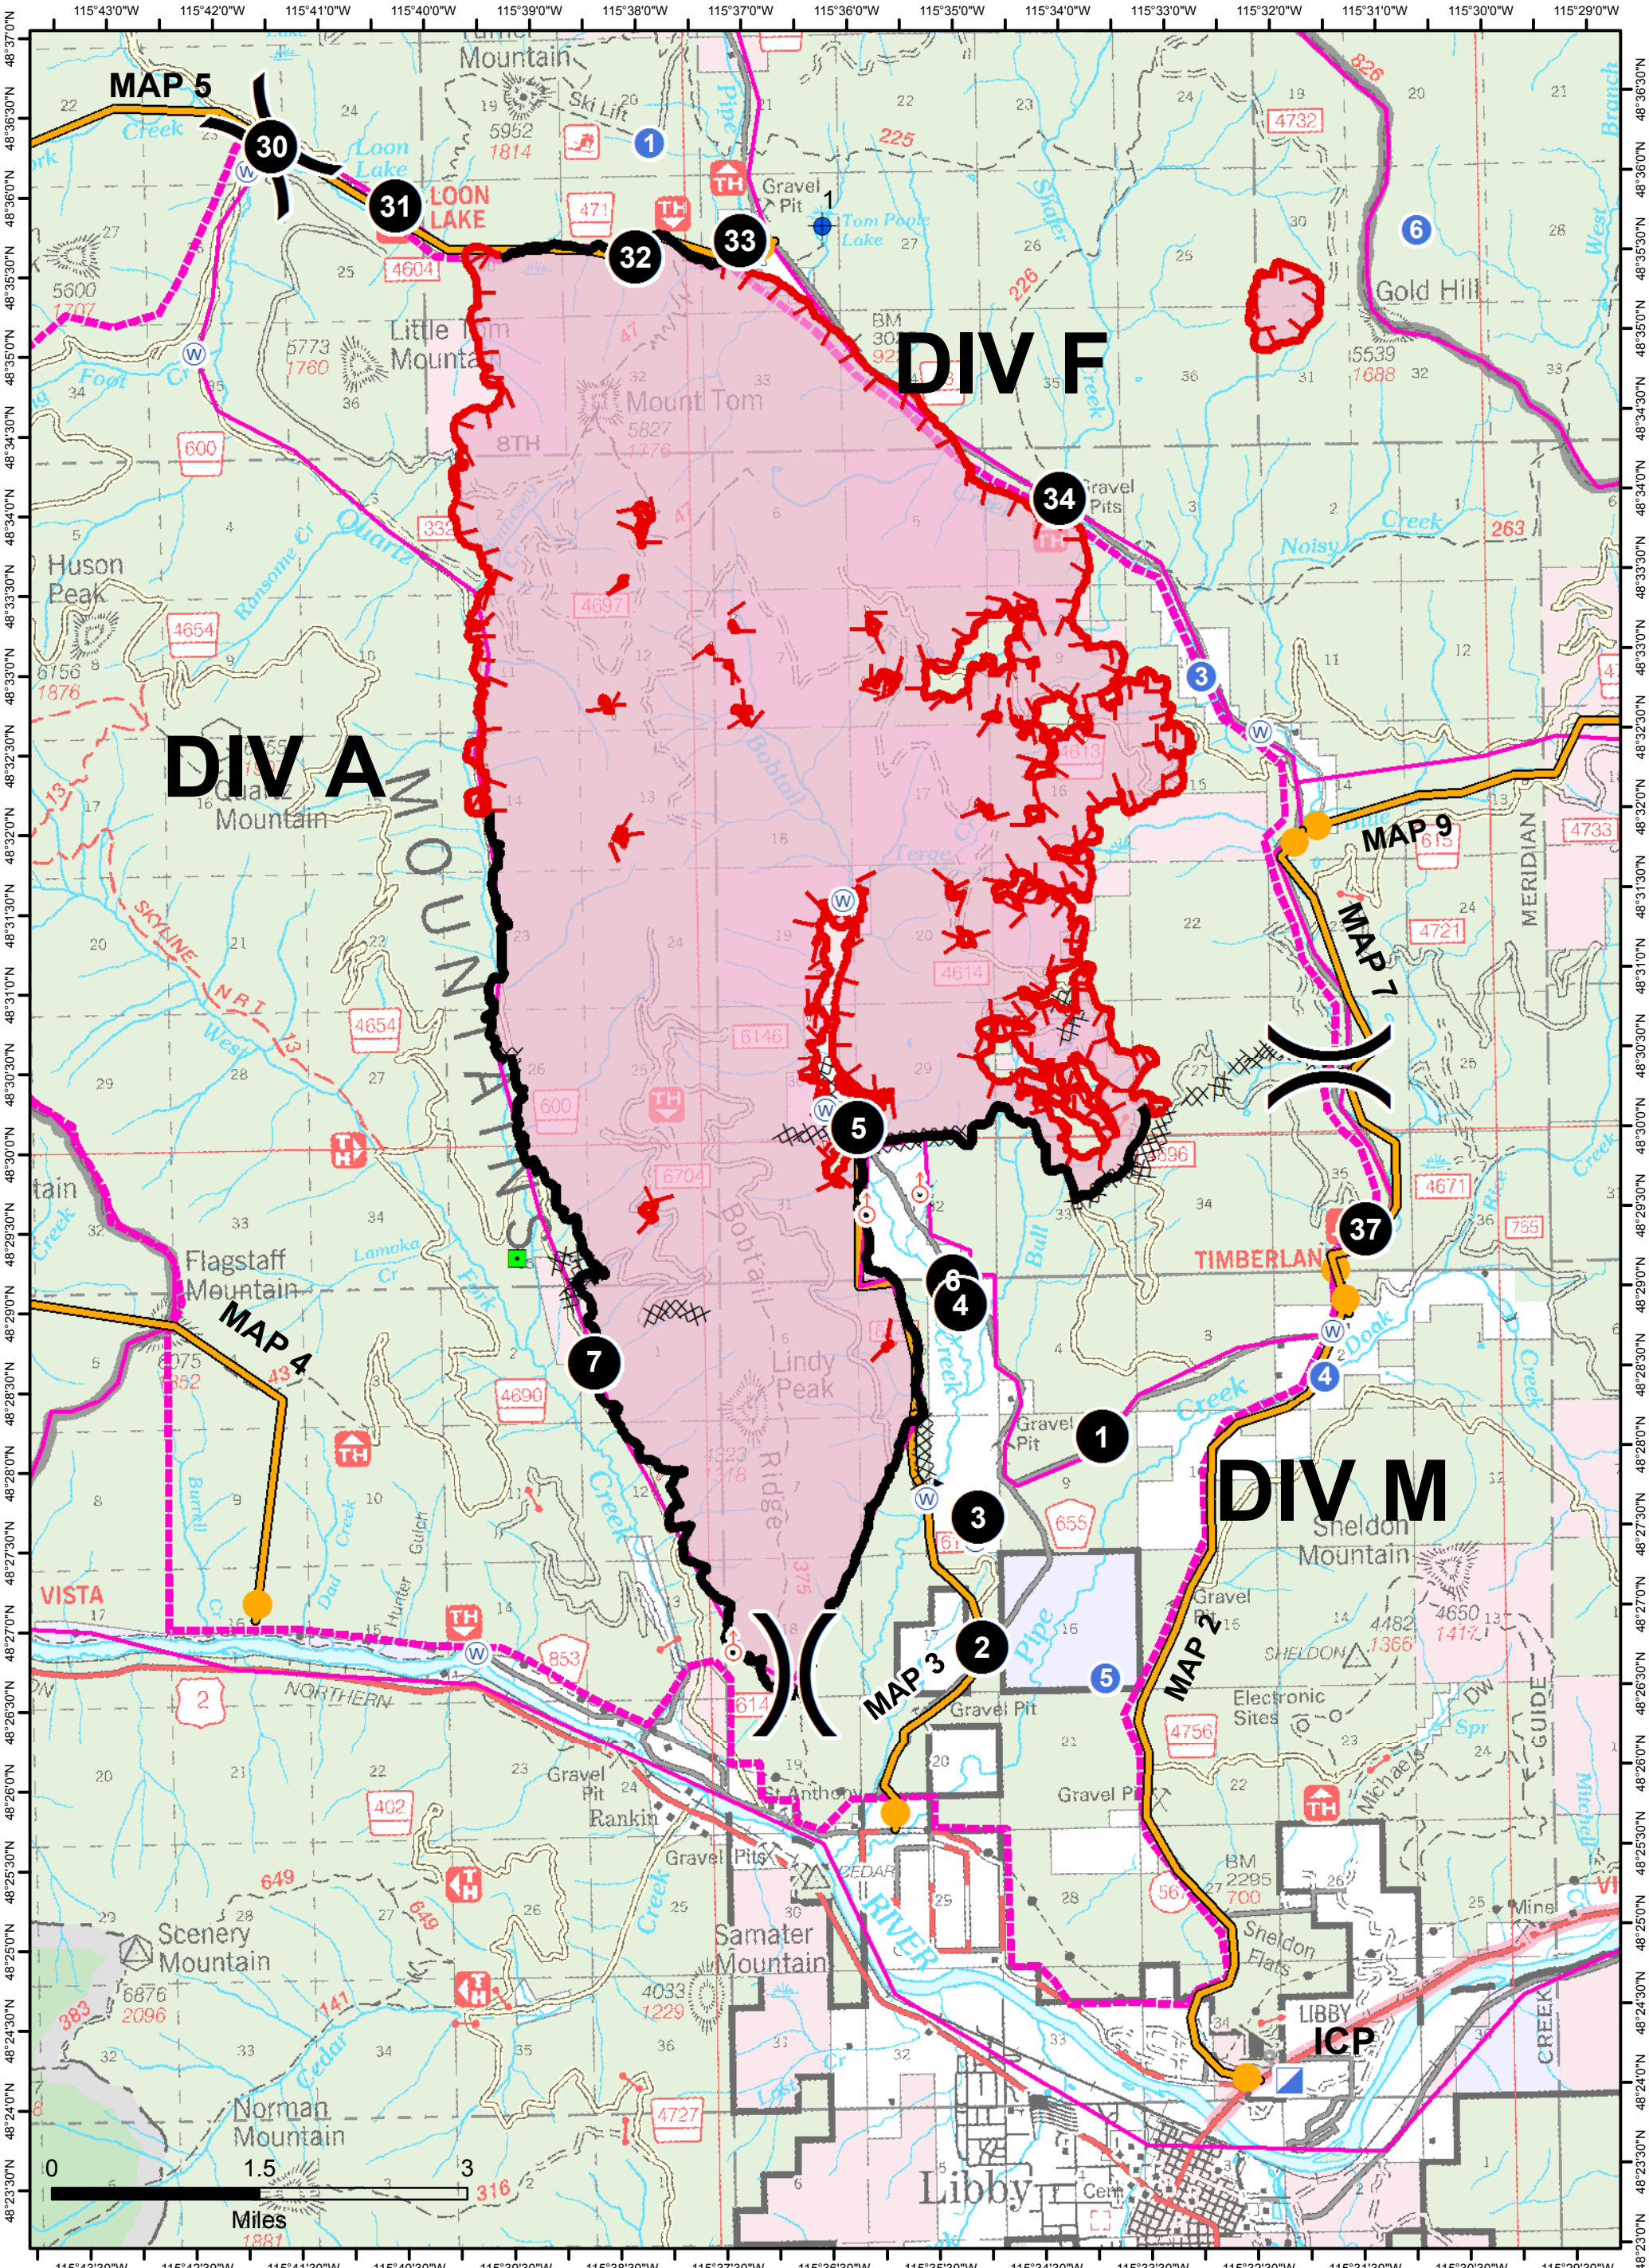

West Fork MT-KNF-000222

Pilot Map

09/19/2017

Datum: NAD 83
Project: UTM Zone 11 N

Closure Area

Drop Point

Dip Site

Helispot

Ecologically Critical Area

Spot Fire

Water Source

Value at Risk

Division Break

Wildfire Daily Fire Perimeter

Uncontrolled Fire Edge

Completed Line

Completed Dozer Line

Management Action Point

Other

DIV A

DIV F

DIV M

MAP 5

LOON LAKE

MAP 4

MAP 3

MAP 2

MAP 9

MAP 7

TIMBERLAND

LIBBY ICP

Miles