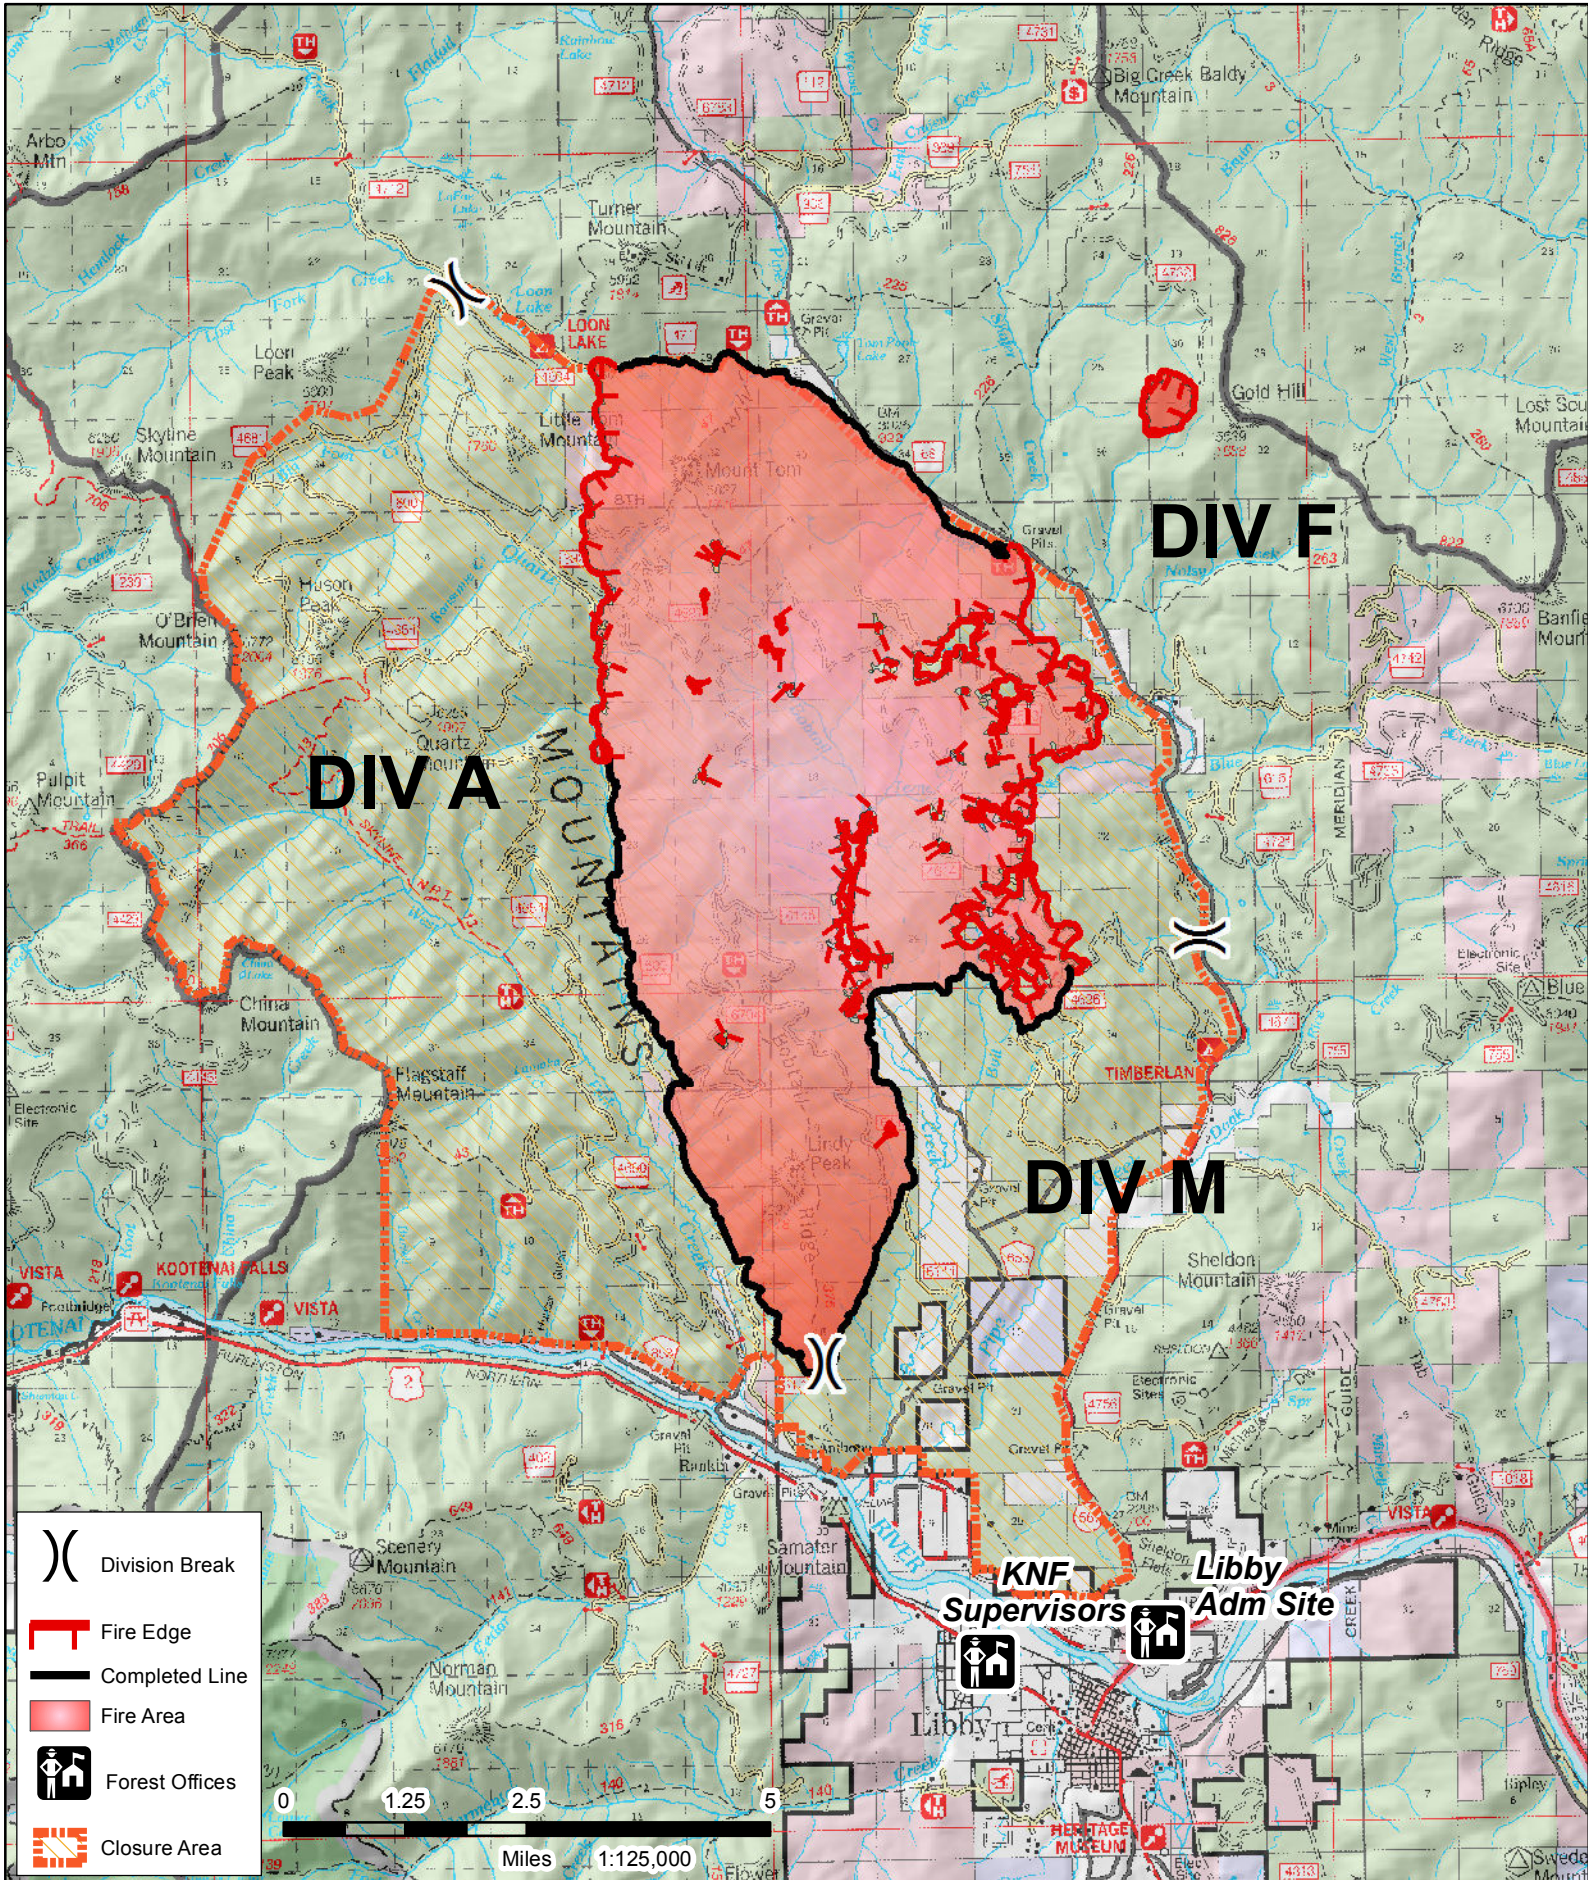

West Fork Fire Public Information Map 09/20/2017

DIV A

DIV F

DIV M

-  Division Break
-  Fire Edge
-  Completed Line
-  Fire Area
-  Forest Offices
-  Closure Area

KNF Supervisors Libby Adm Site