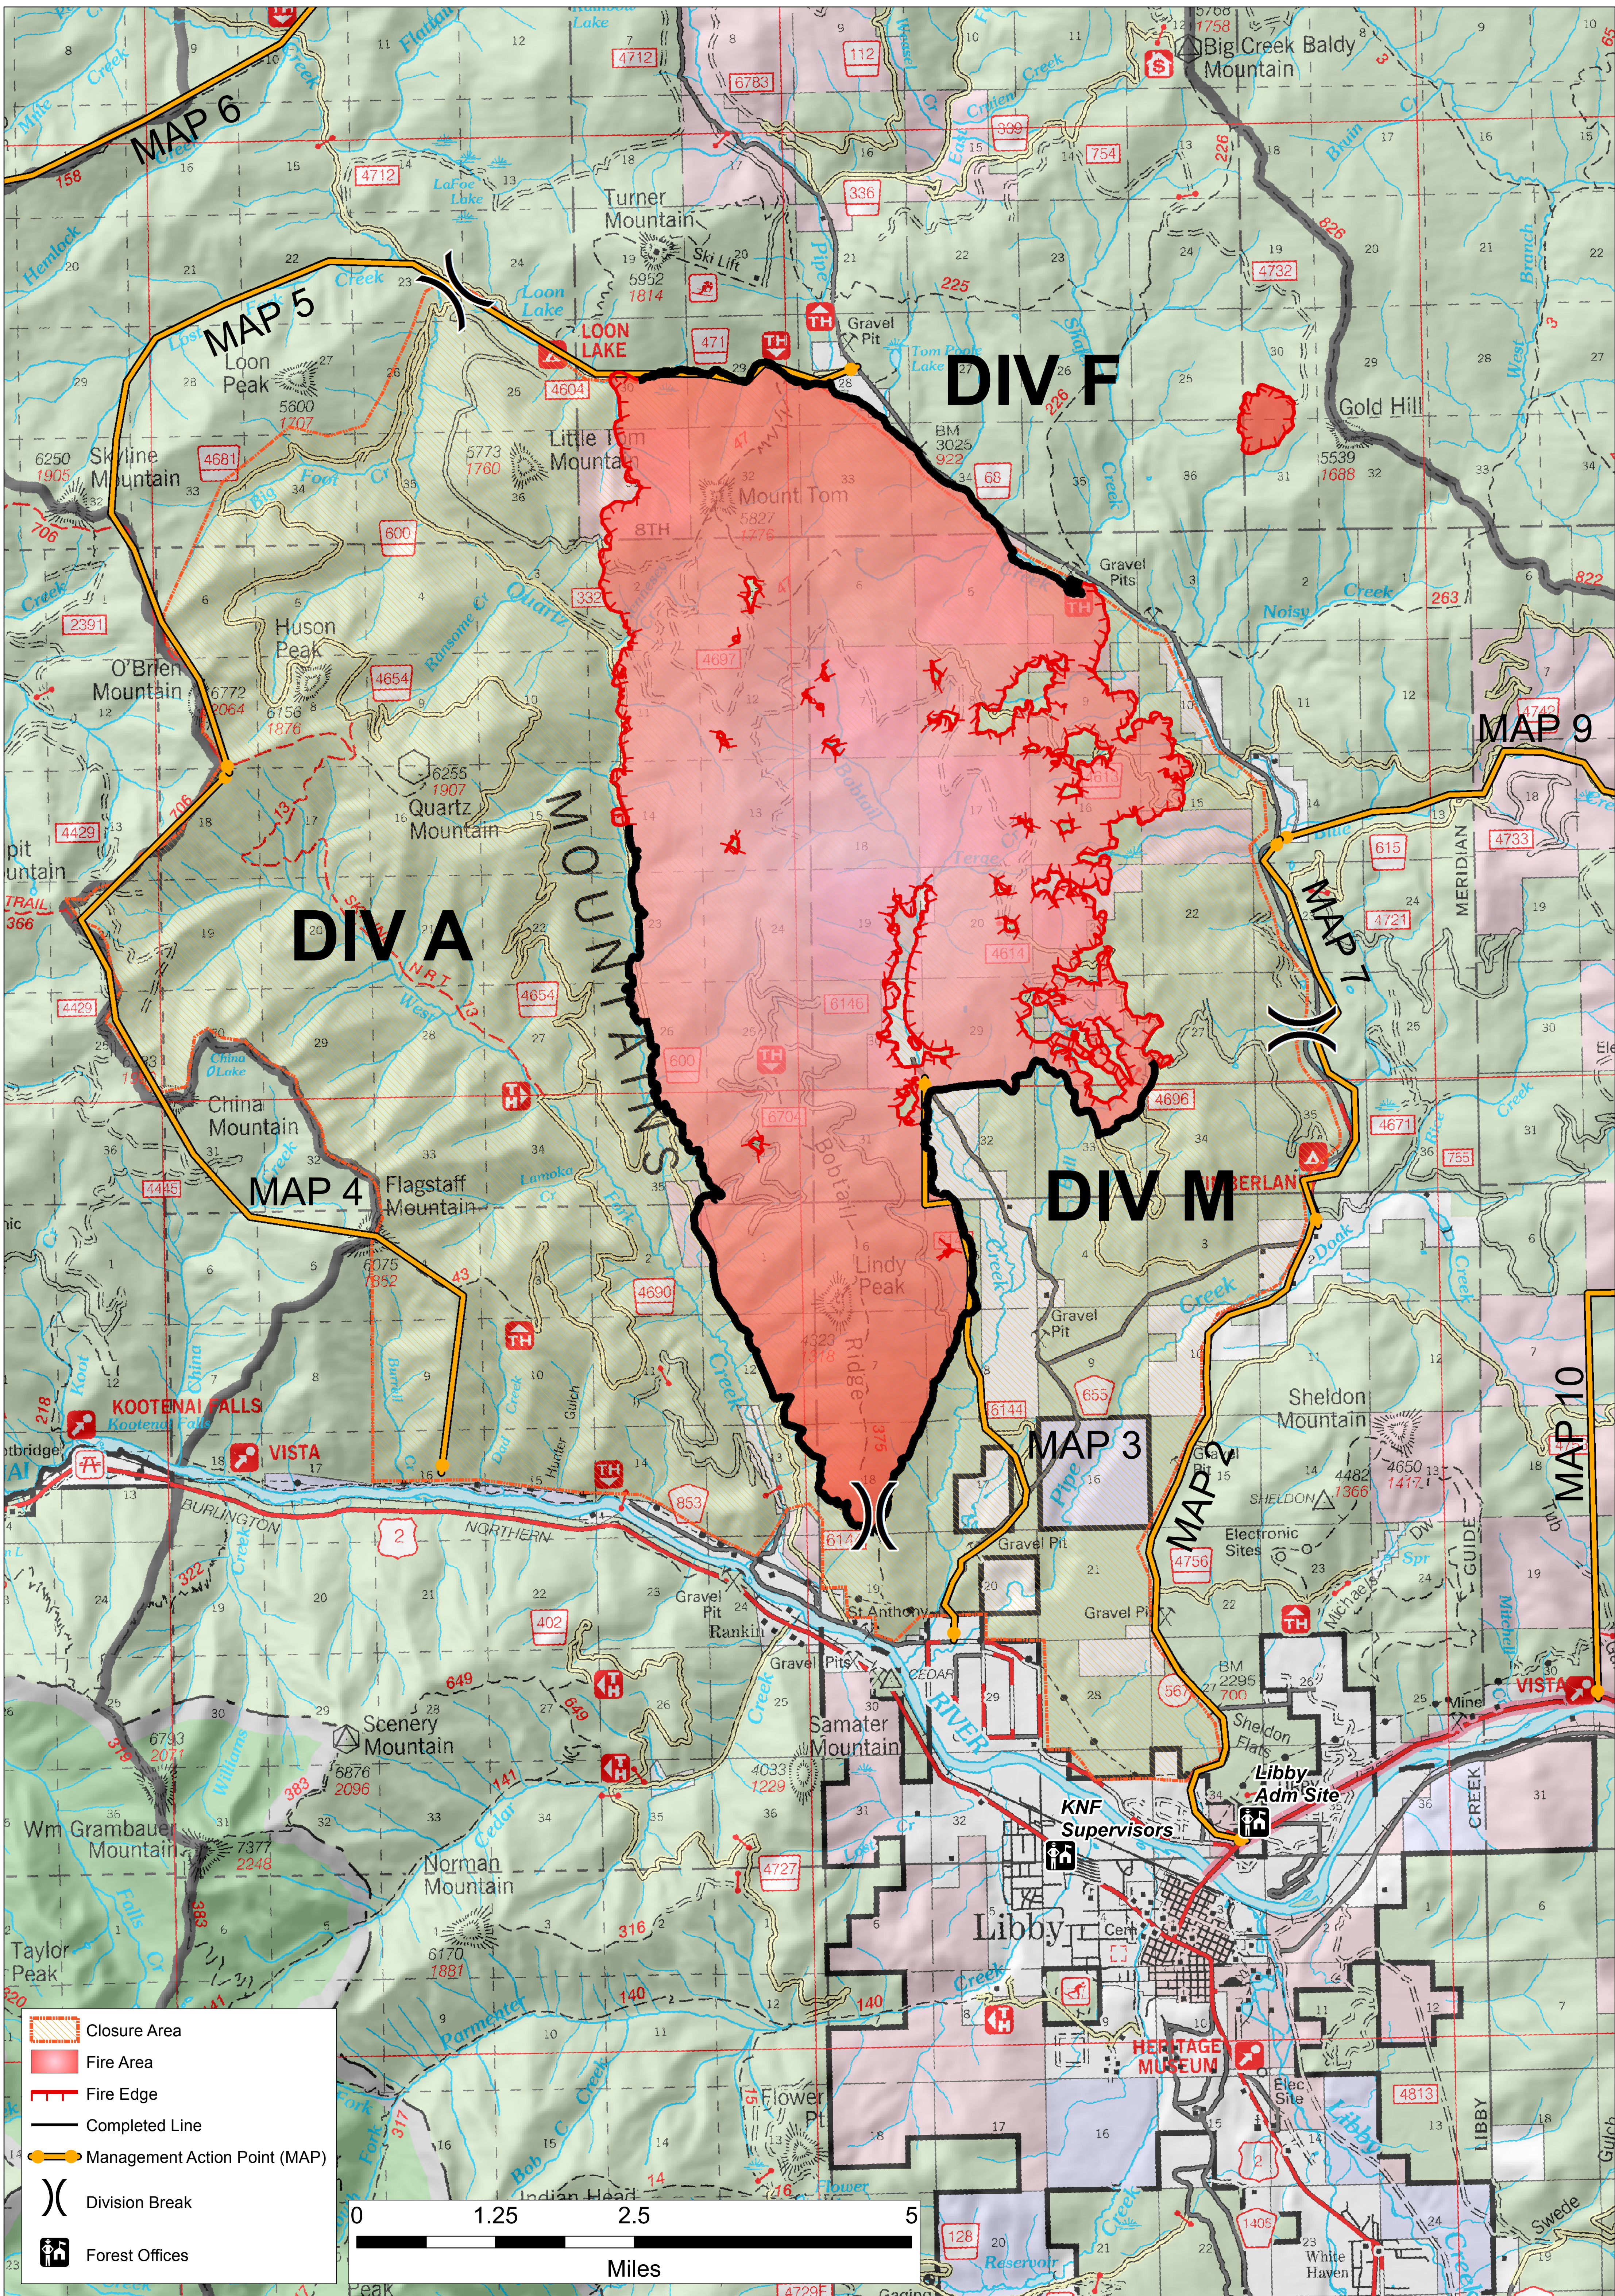

West Fork Fire Public Information Map 09/20/2017

- Closure Area
- Fire Area
- Fire Edge
- Completed Line
- Management Action Point (MAP)
- Division Break
- Forest Offices