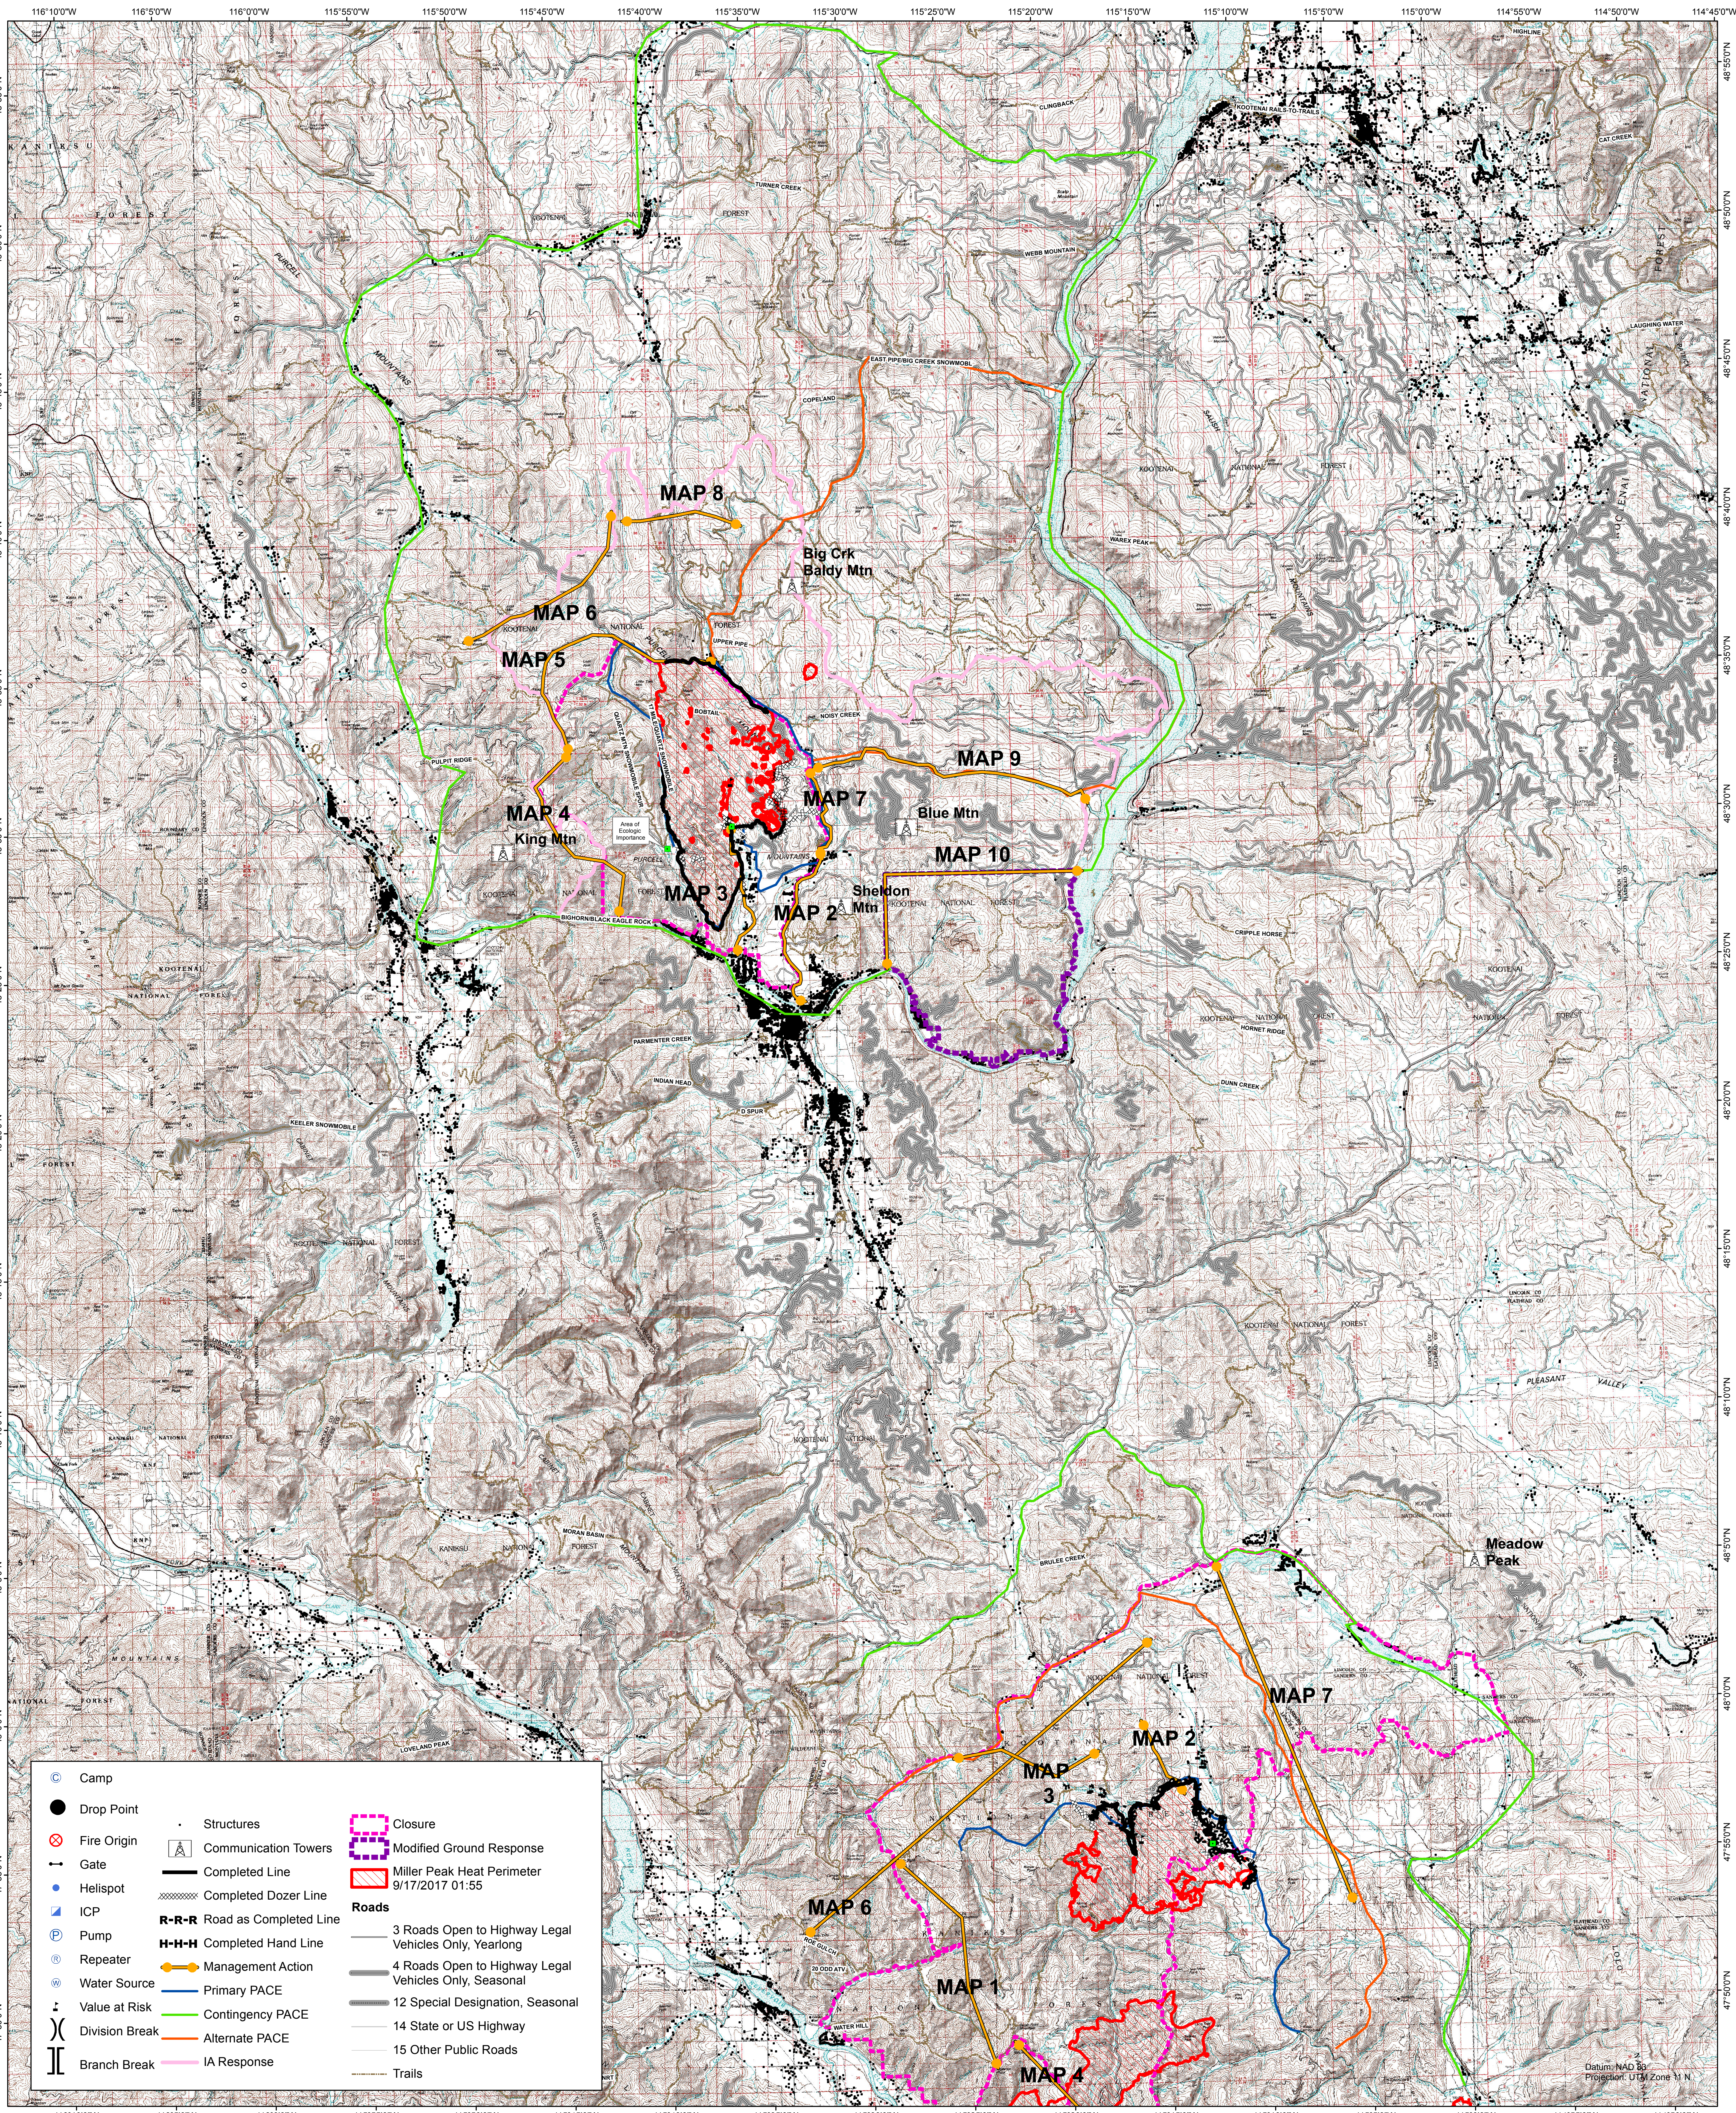

West Fork/Moose Peak PLANNING MAP 09/20/2017

0 1 2 3 4 5
Miles

Datum: NAD 83
Projection: UTM Zone 11 N