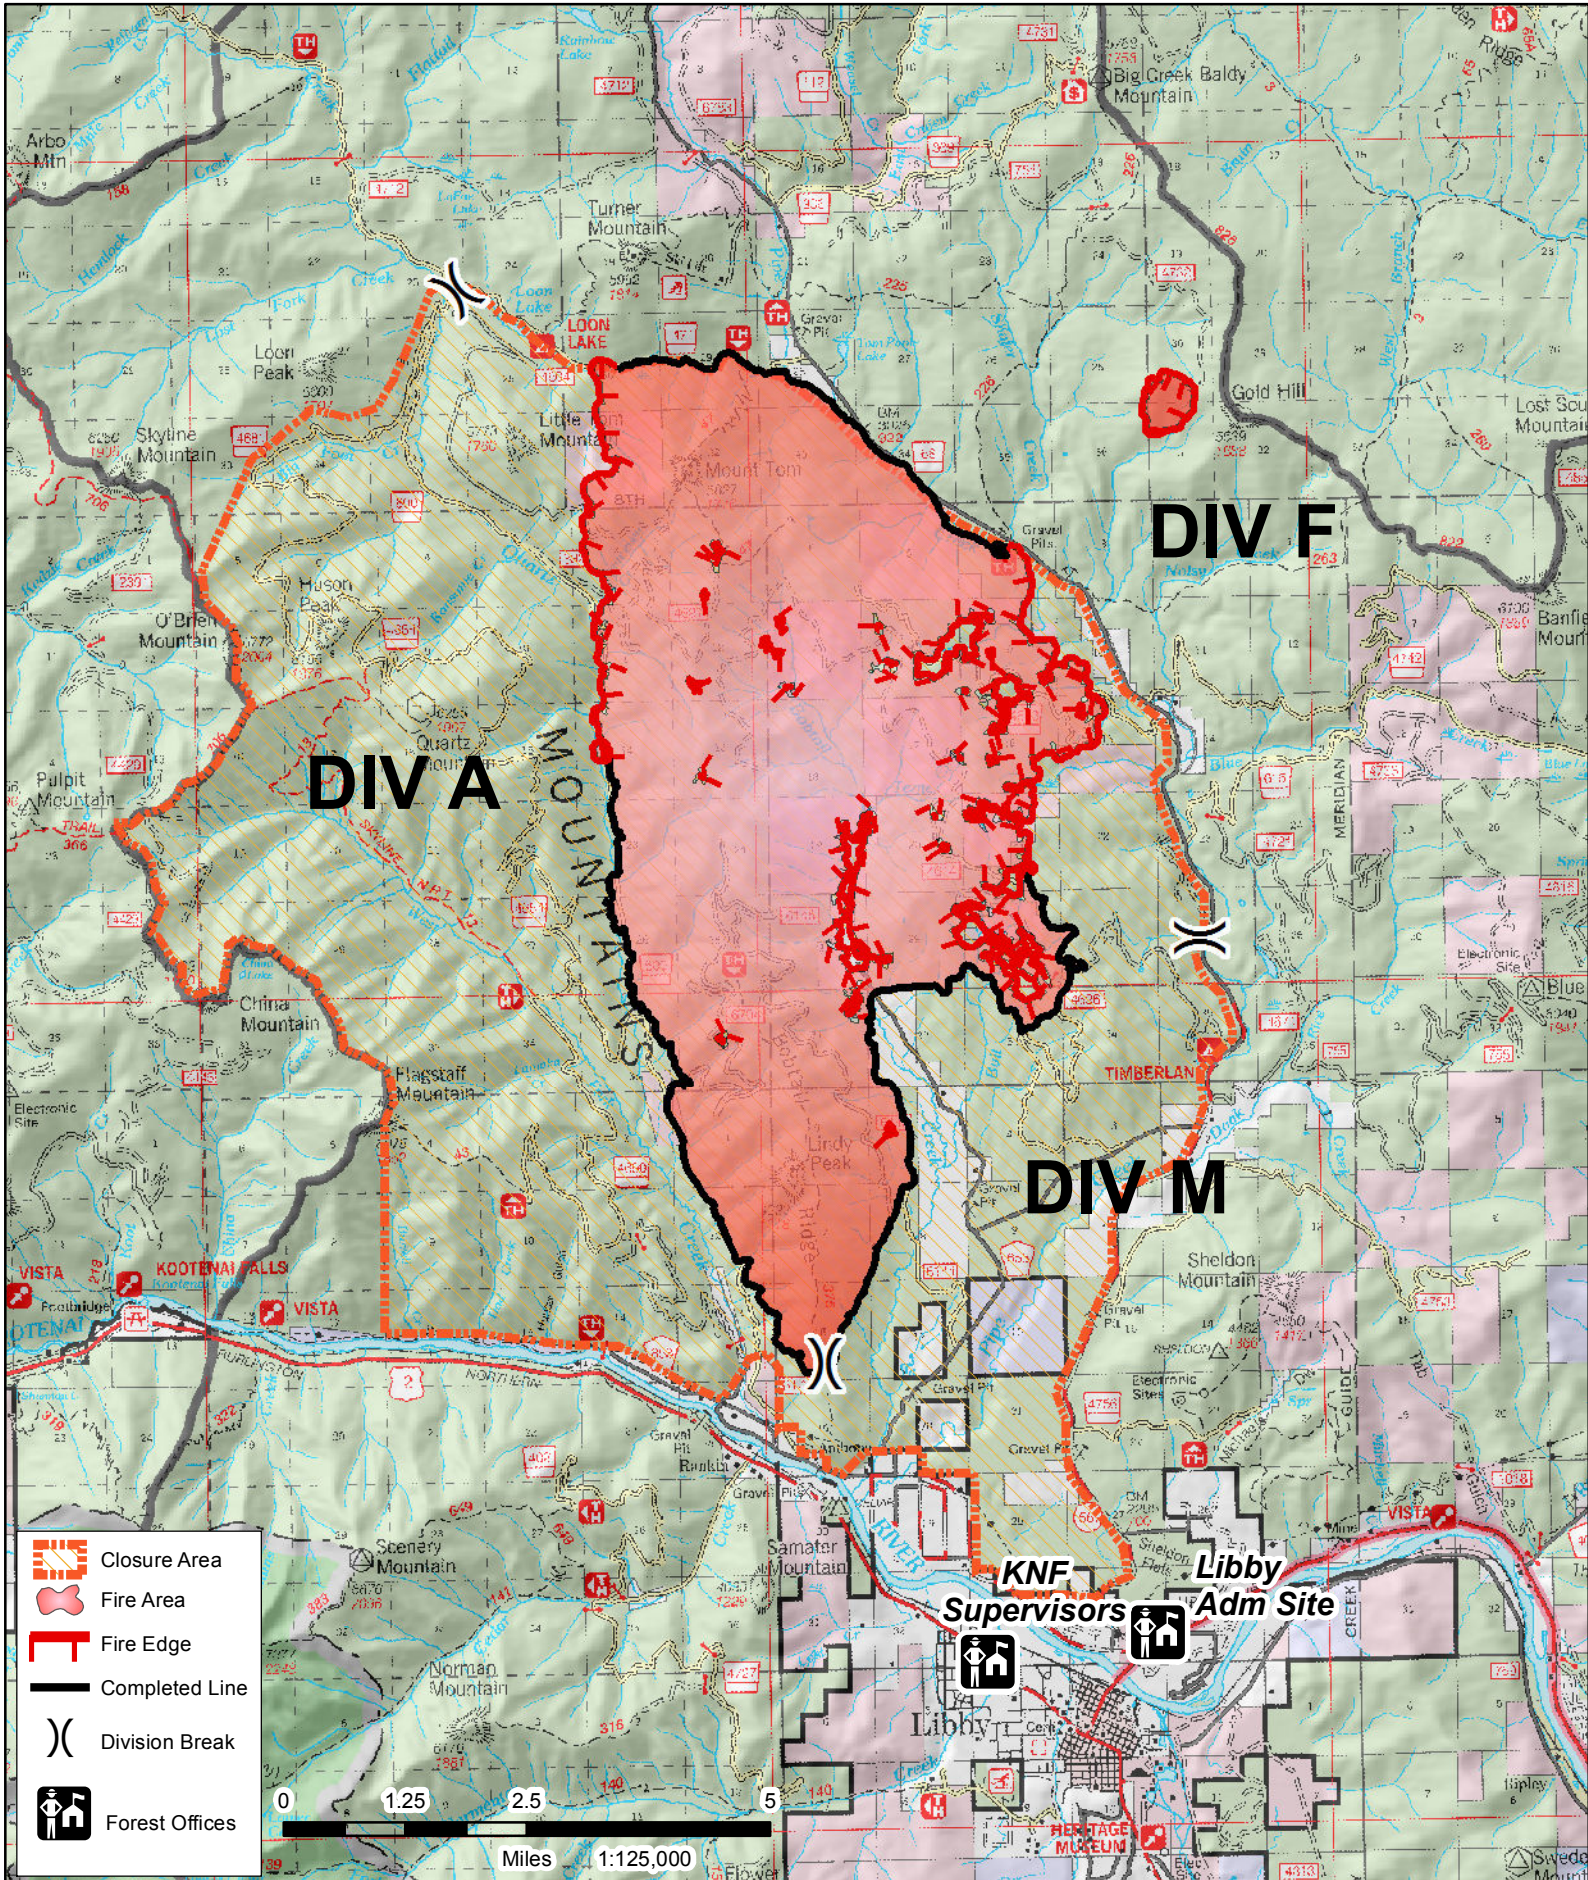

West Fork Fire Public Information Map 09/21/2017

-  Closure Area
-  Fire Area
-  Fire Edge
-  Completed Line
-  Division Break
-  Forest Offices

0 1.25 2.5 5 Miles 1:125,000