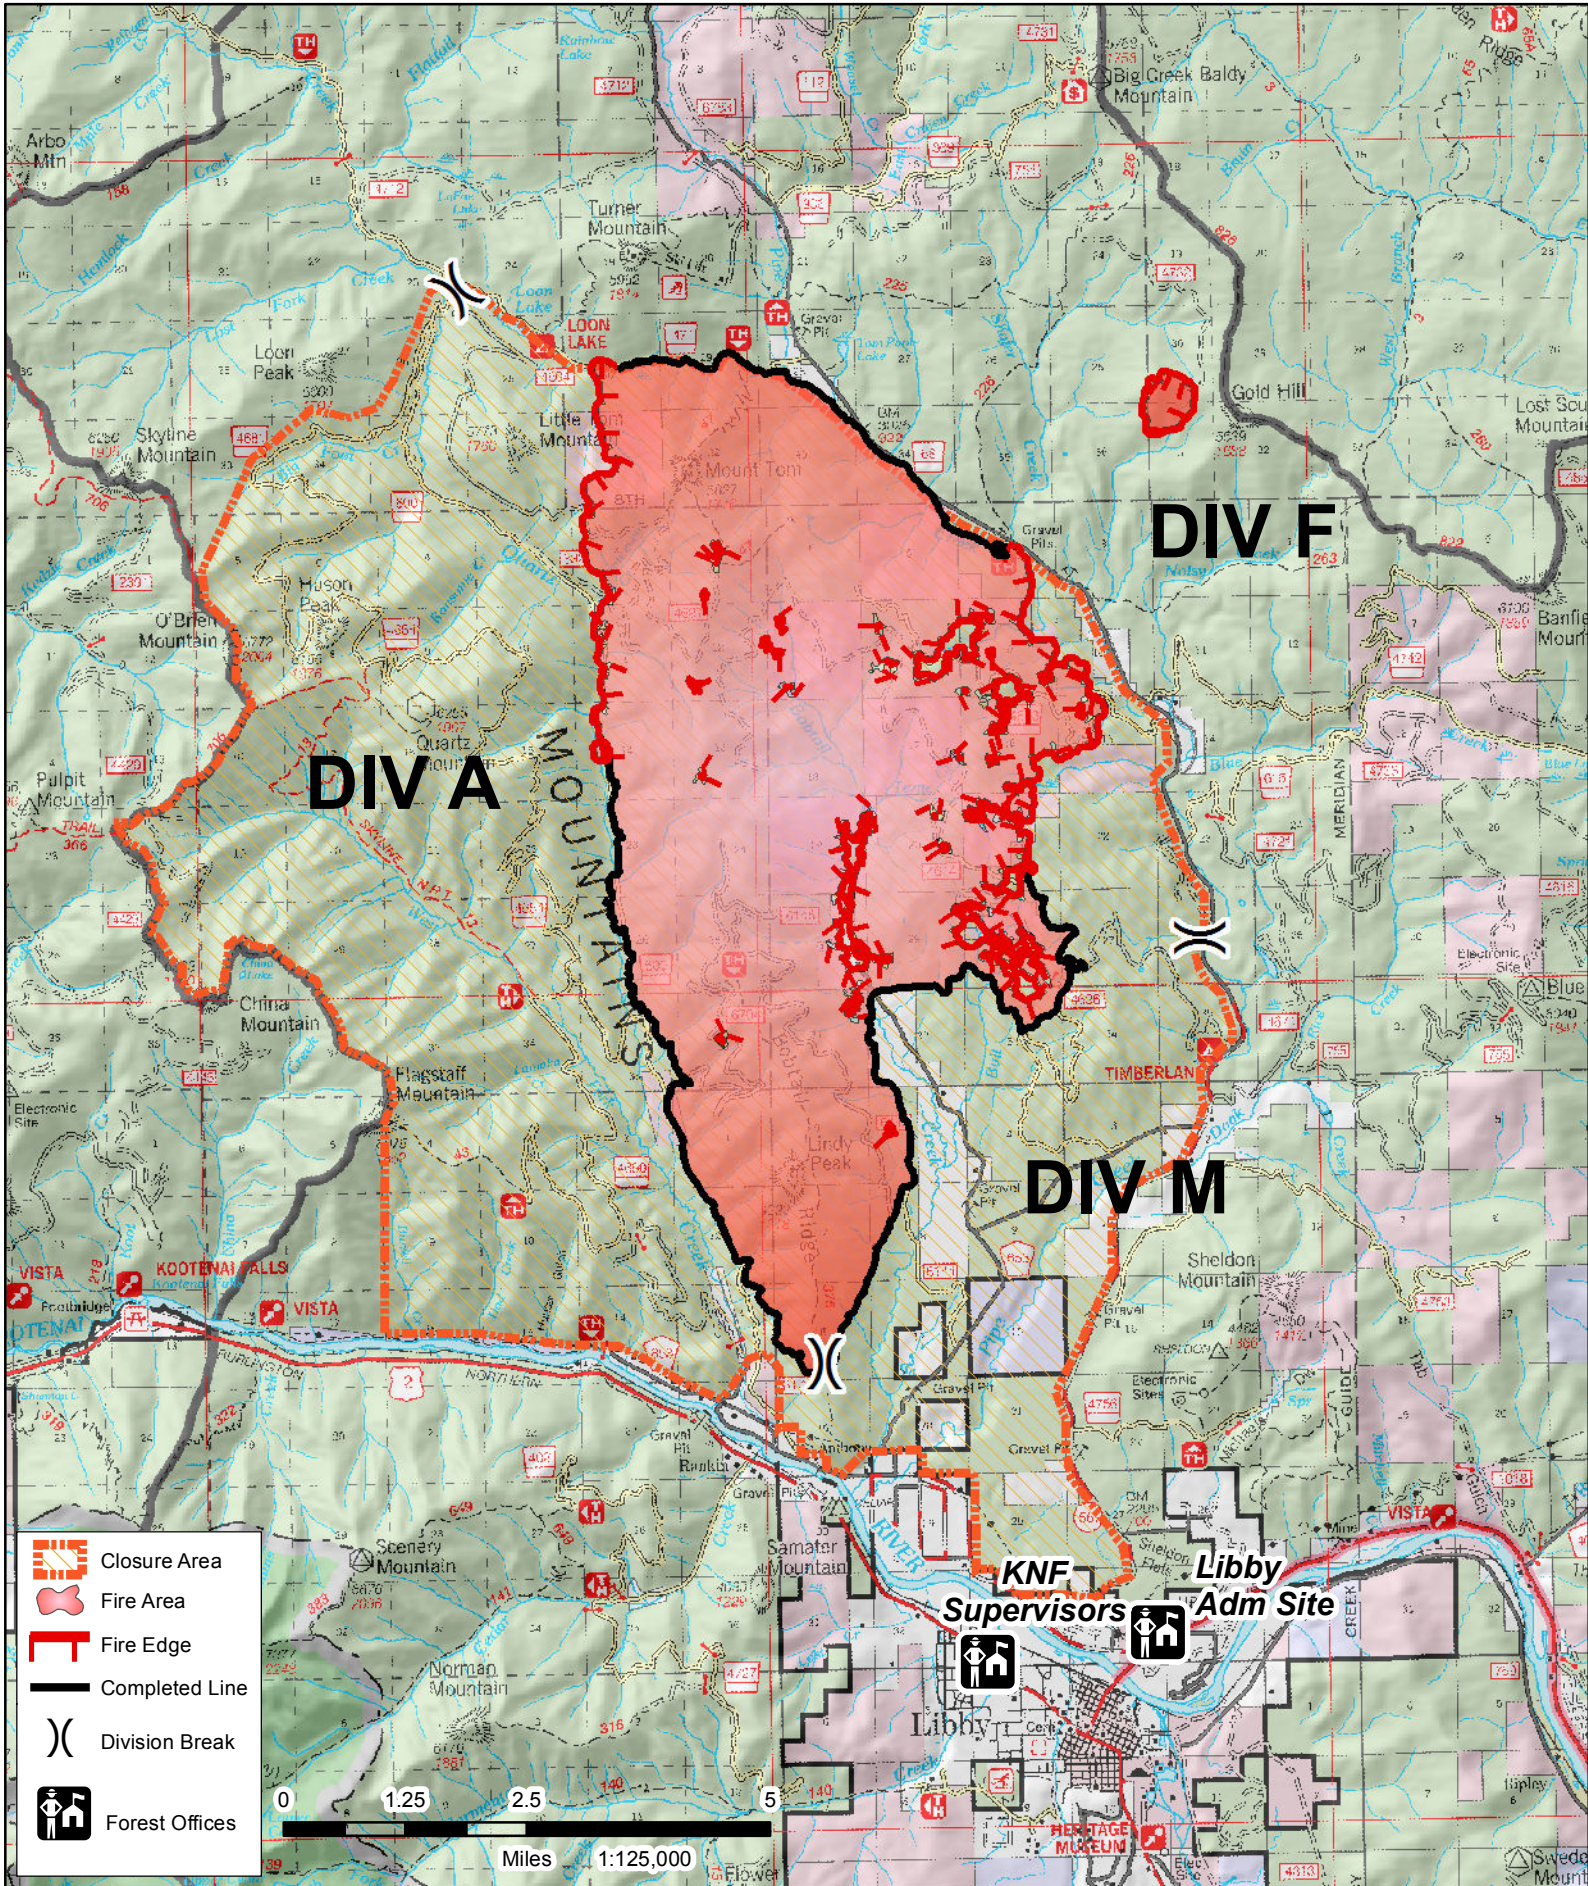

West Fork Fire Public Information Map 09/22/2017

-  Closure Area
-  Fire Area
-  Fire Edge
-  Completed Line
-  Division Break
-  Forest Offices

0 1.25 2.5 5 10
Miles 1:125,000