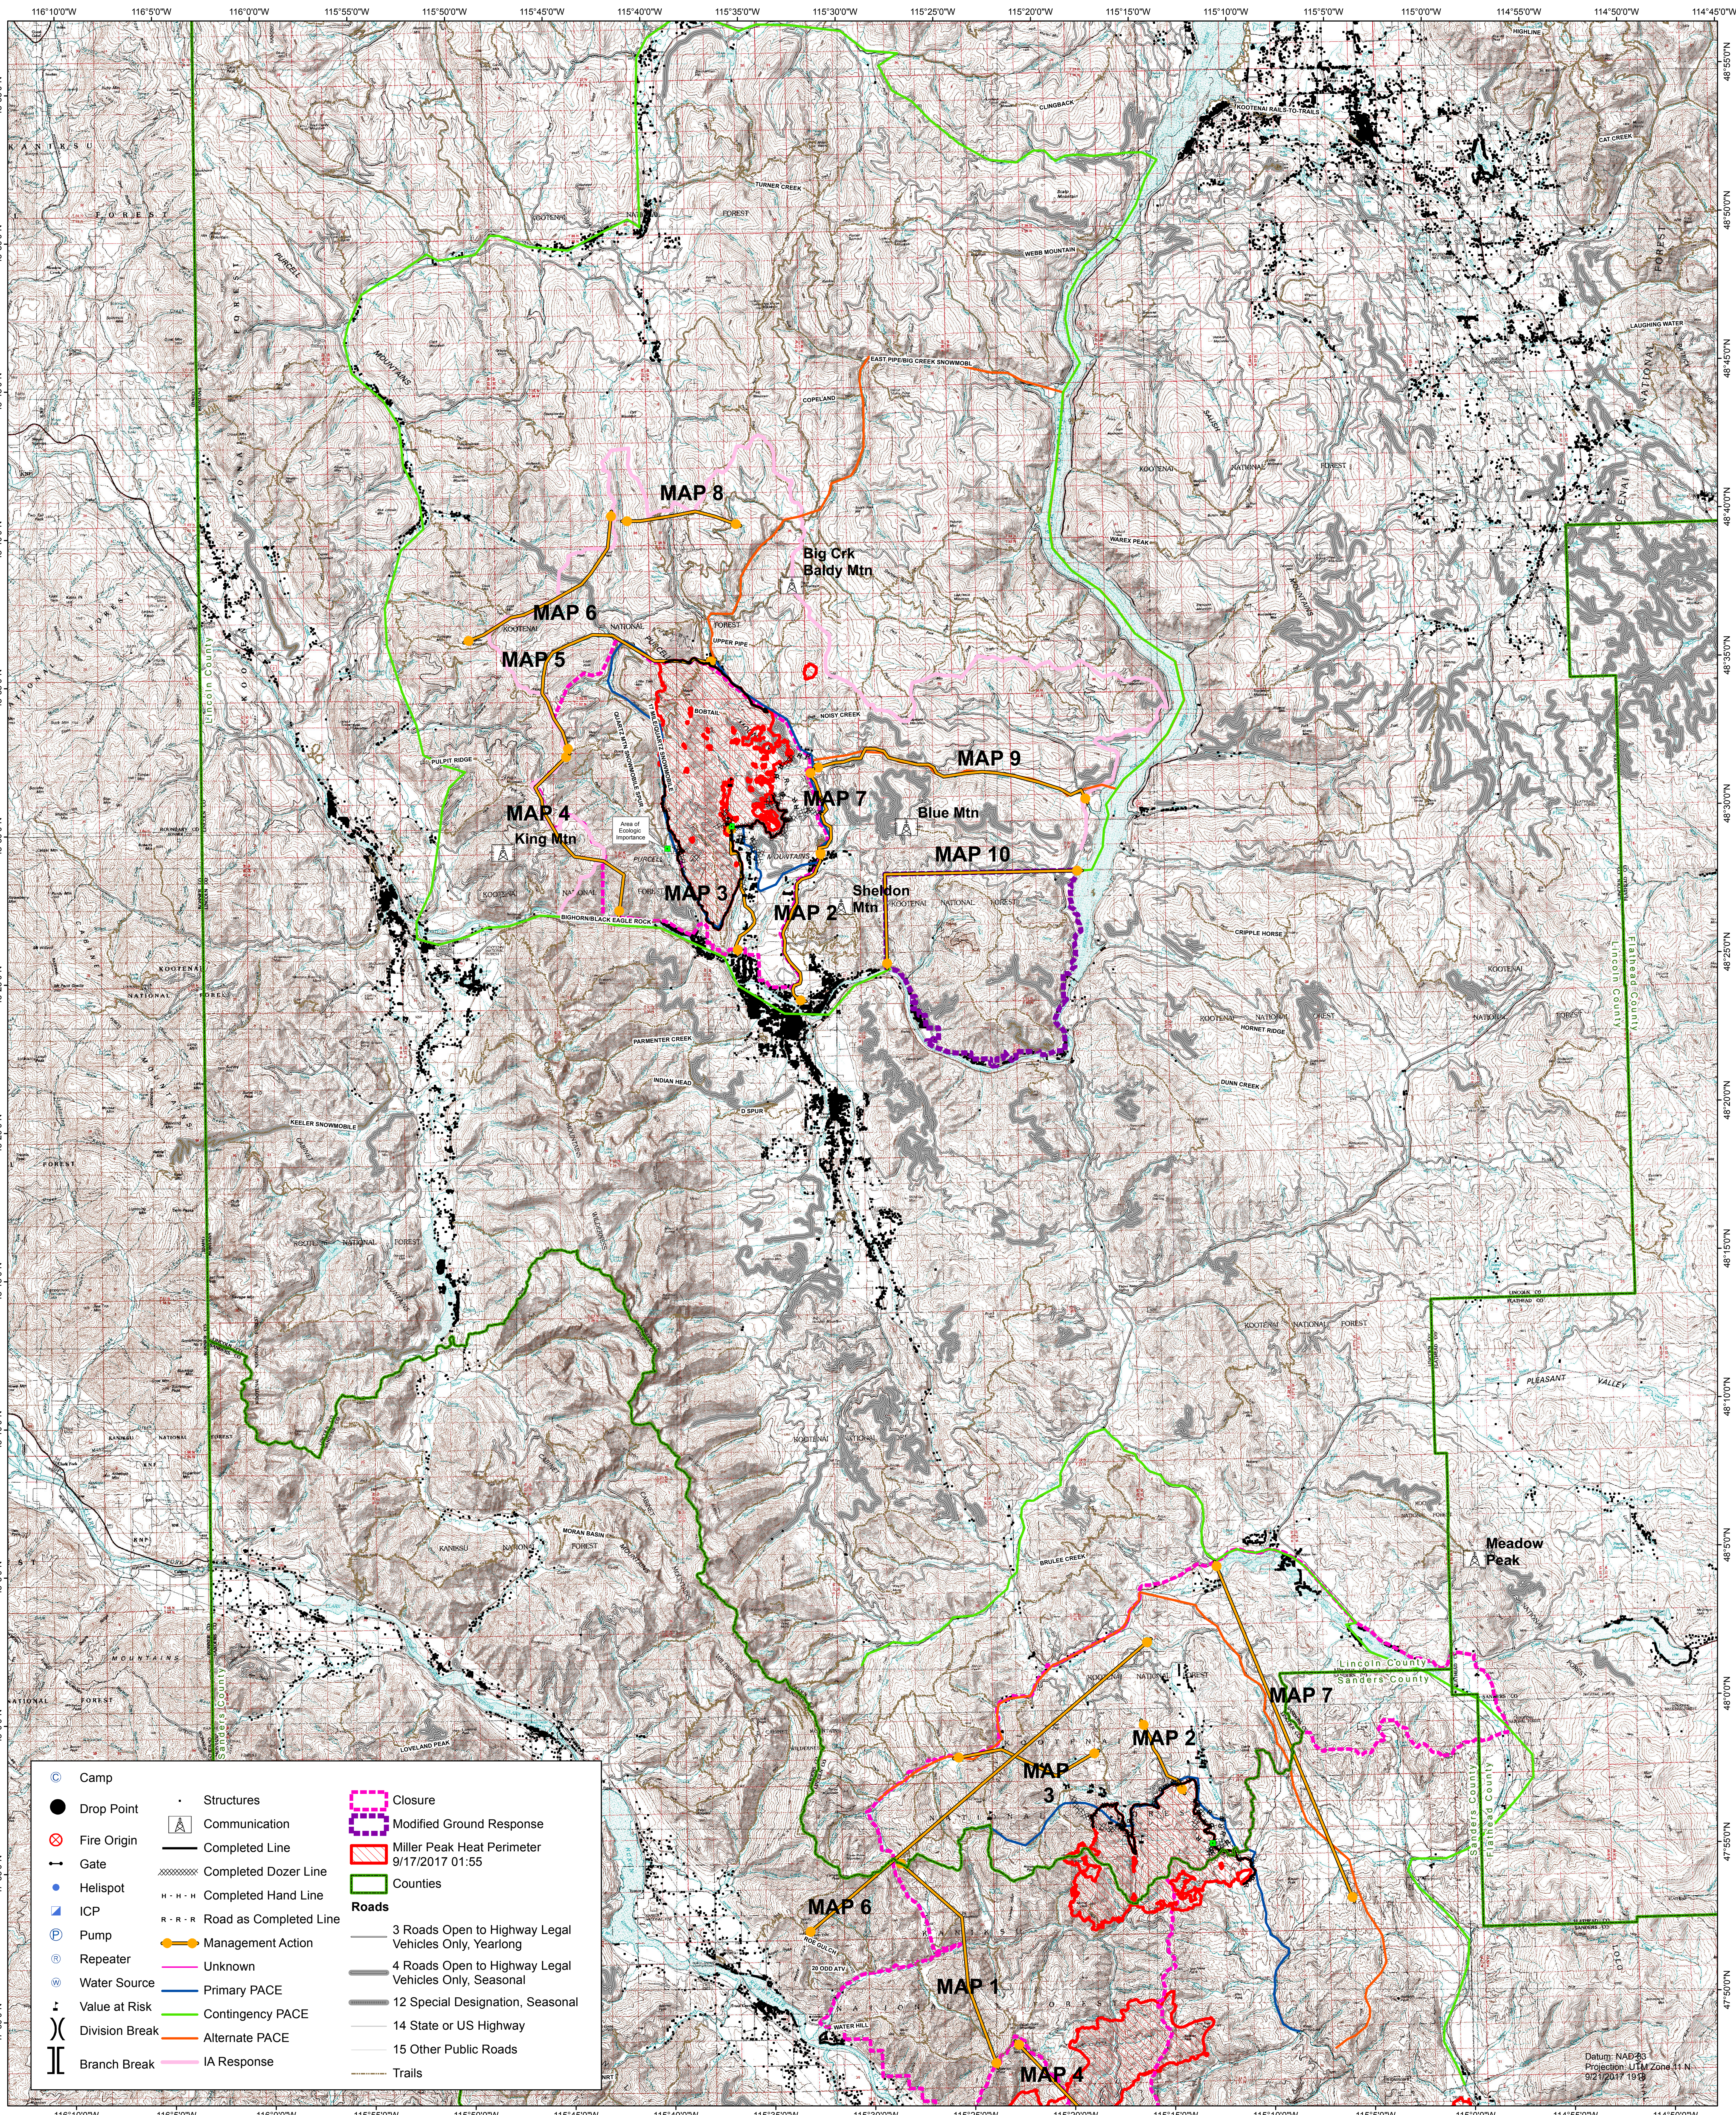

West Fork/Moose Peak PLANNING MAP 09/22/2017

0 1 2 3 4 5
Miles

Datum: NAD83
Projection: UTM Zone 11 N
9/22/2017 19:58