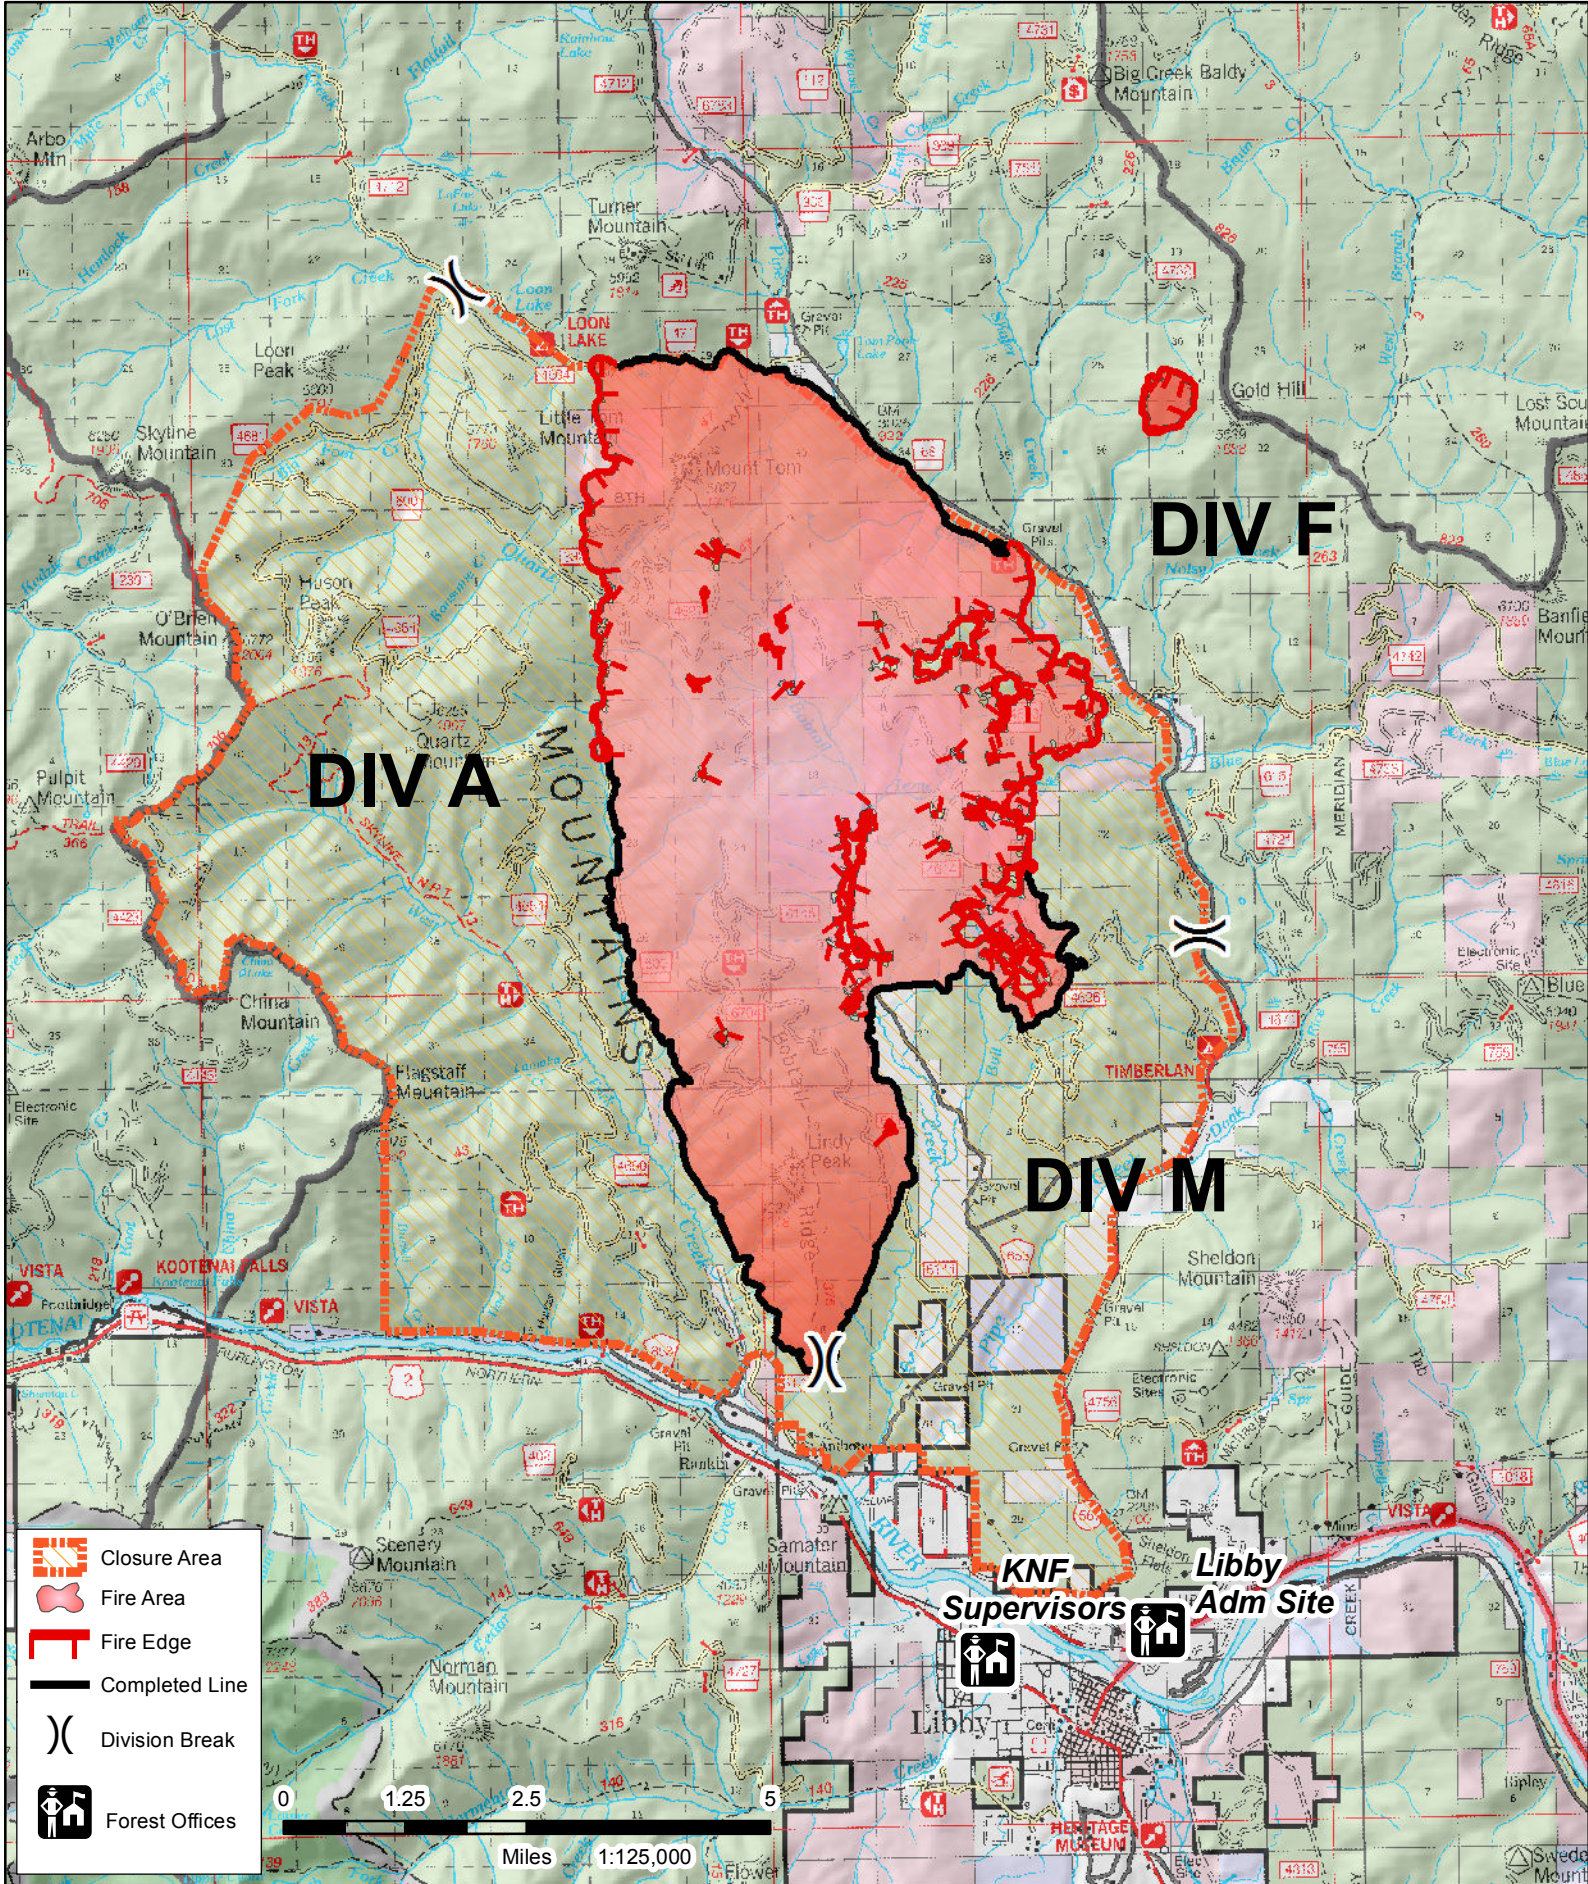

West Fork Fire Public Information Map 09/23/2017

-  Closure Area
-  Fire Area
-  Fire Edge
-  Completed Line
-  Division Break
-  Forest Offices

0 1.25 2.5 5 Miles 1:125,000

KNF Supervisors
Libby Adm Site