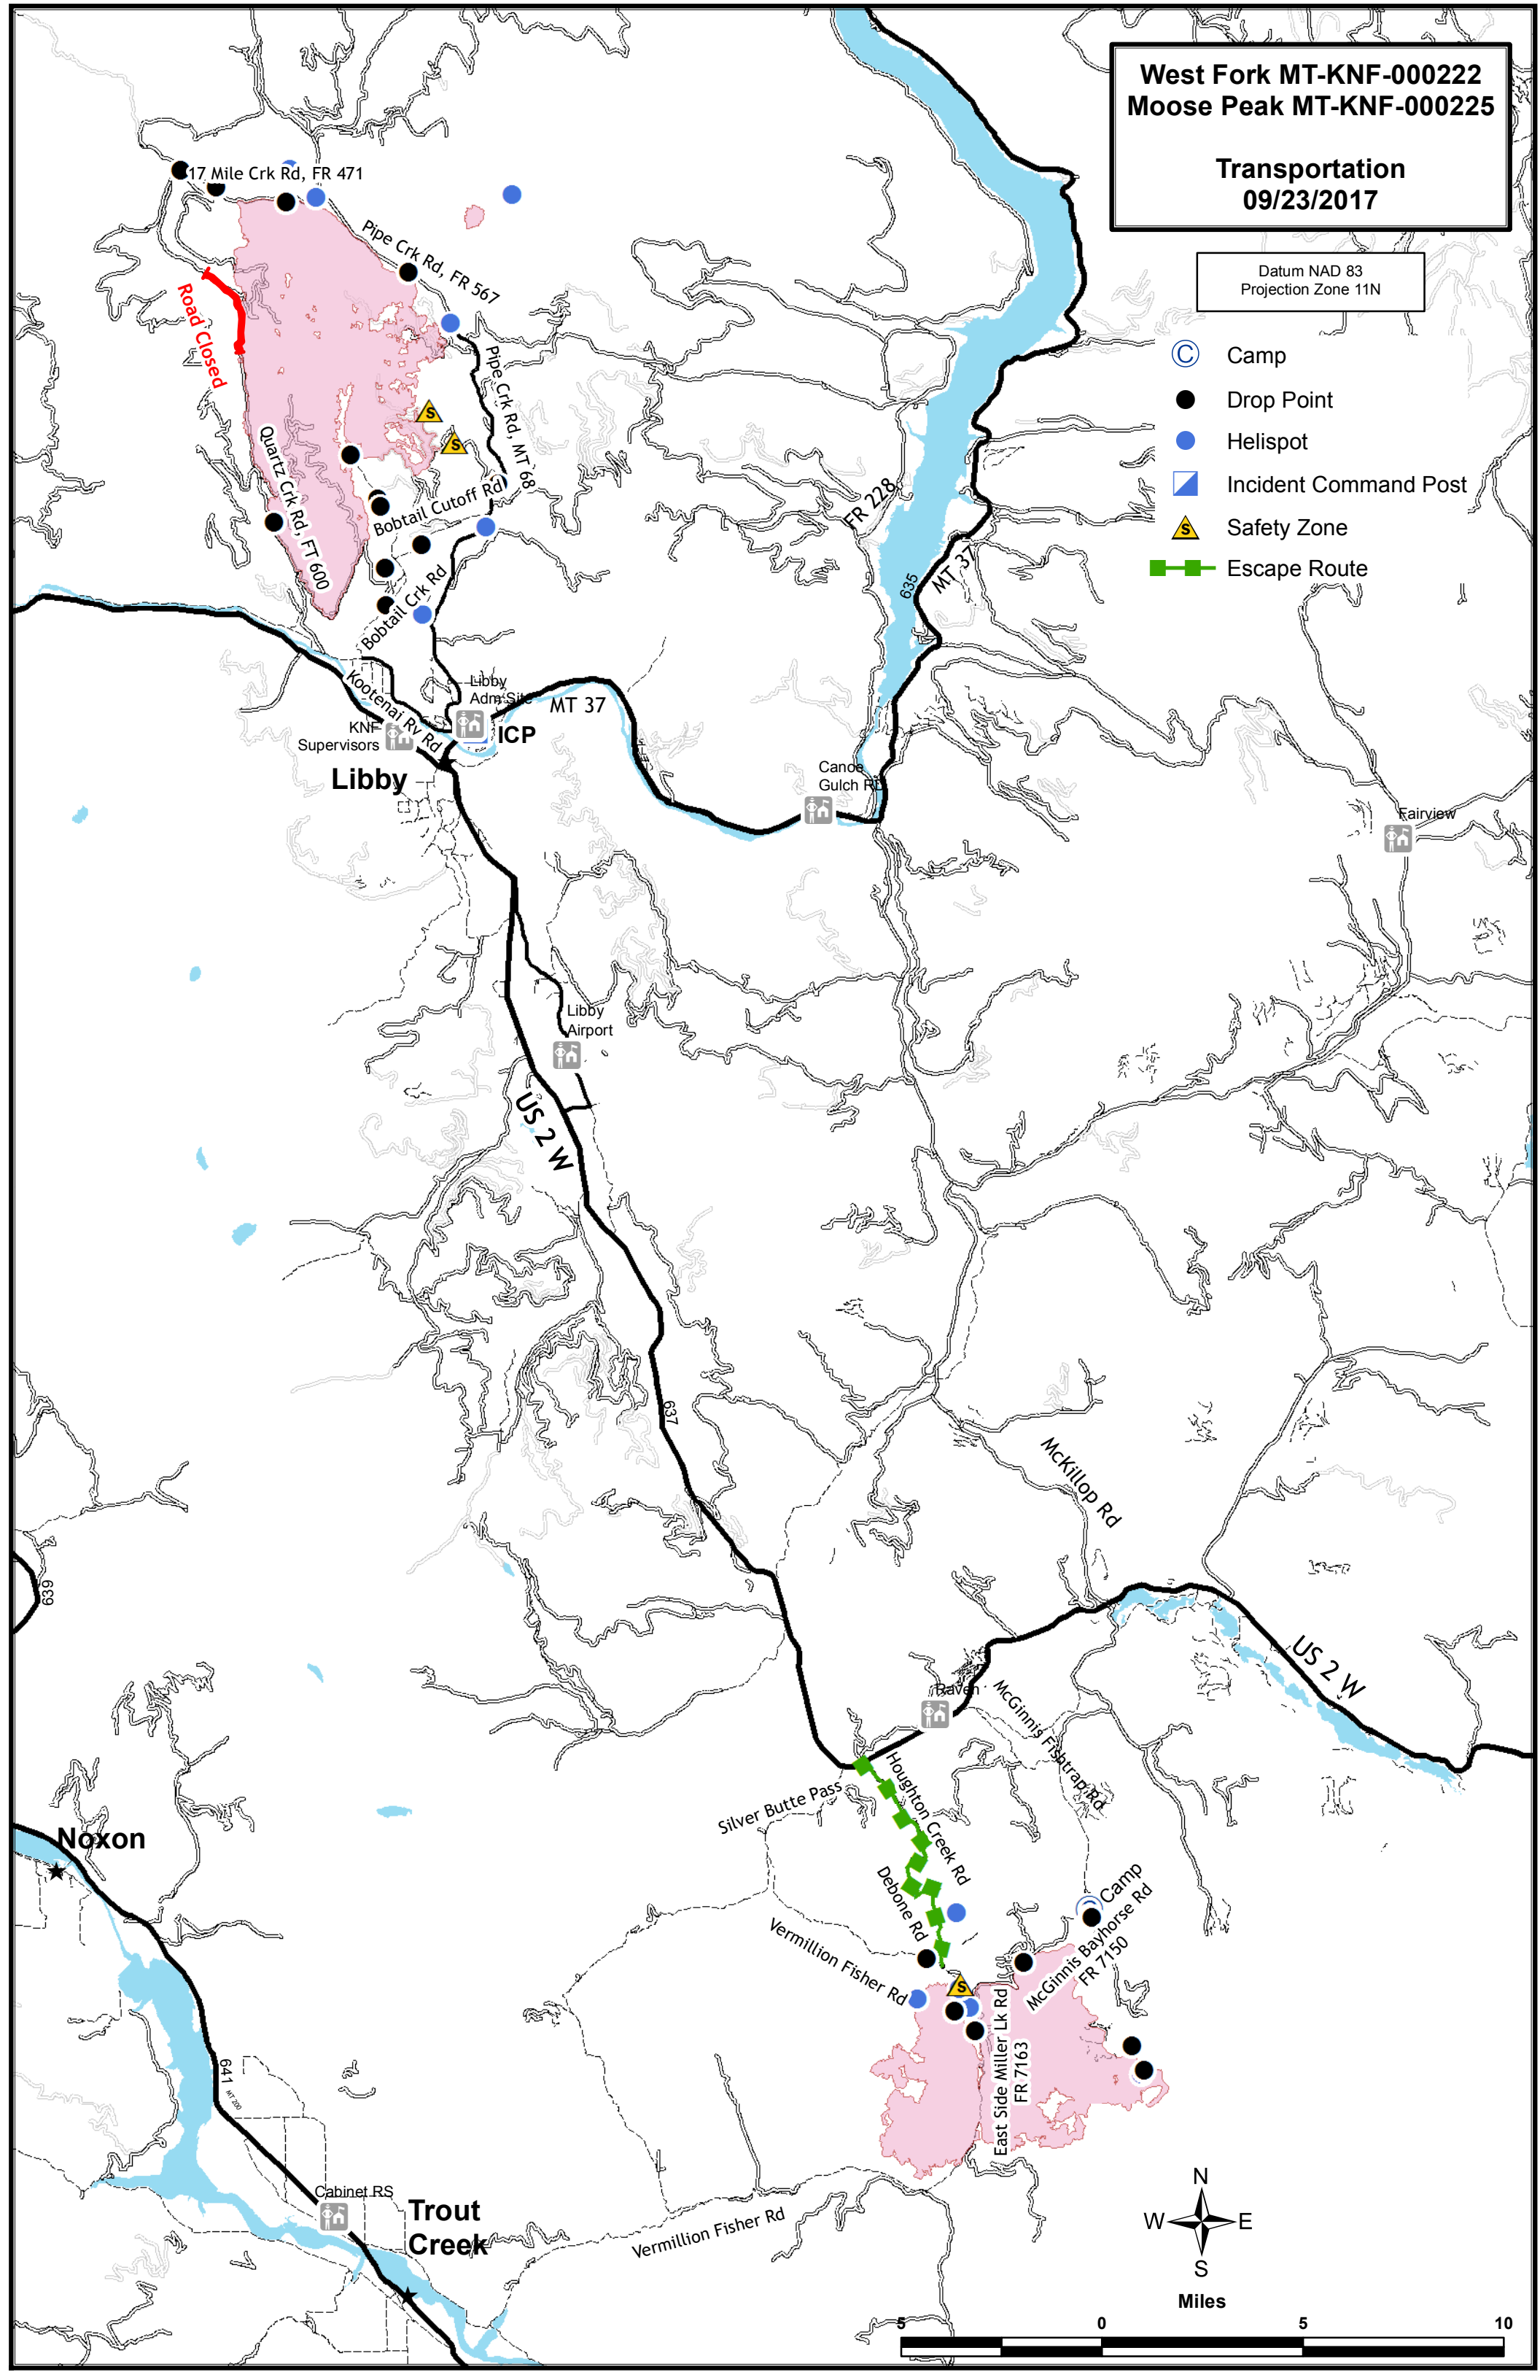

West Fork MT-KNF-000222
Moose Peak MT-KNF-000225

Transportation
09/23/2017

Datum NAD 83
 Projection Zone 11N

- Ⓒ Camp
- Drop Point
- Helispot
- ▣ Incident Command Post
- ⚠ Safety Zone
- ➡ Escape Route

Noxon

Trout Creek

Libby

US 2 W

ICP

Libby Airport

Libby Admin Site

Bobtail Crk Rd

Bobtail Cutoff Rd

Pipe Crk Rd, MT 68

Pipe Crk Rd, FR 567

17 Mile Crk Rd, FR 471

Quartz Crk Rd, FT 600

Kootenai Rv Rd

KNF Supervisors

MT 37

Cande Gulch Rd

Fairyview

Mckillop Rd

US 2 W

Silver Butte Pass

Houghton Creek Rd

Debone Rd

Vermillion Fisher Rd

McGinnis Farm Rd