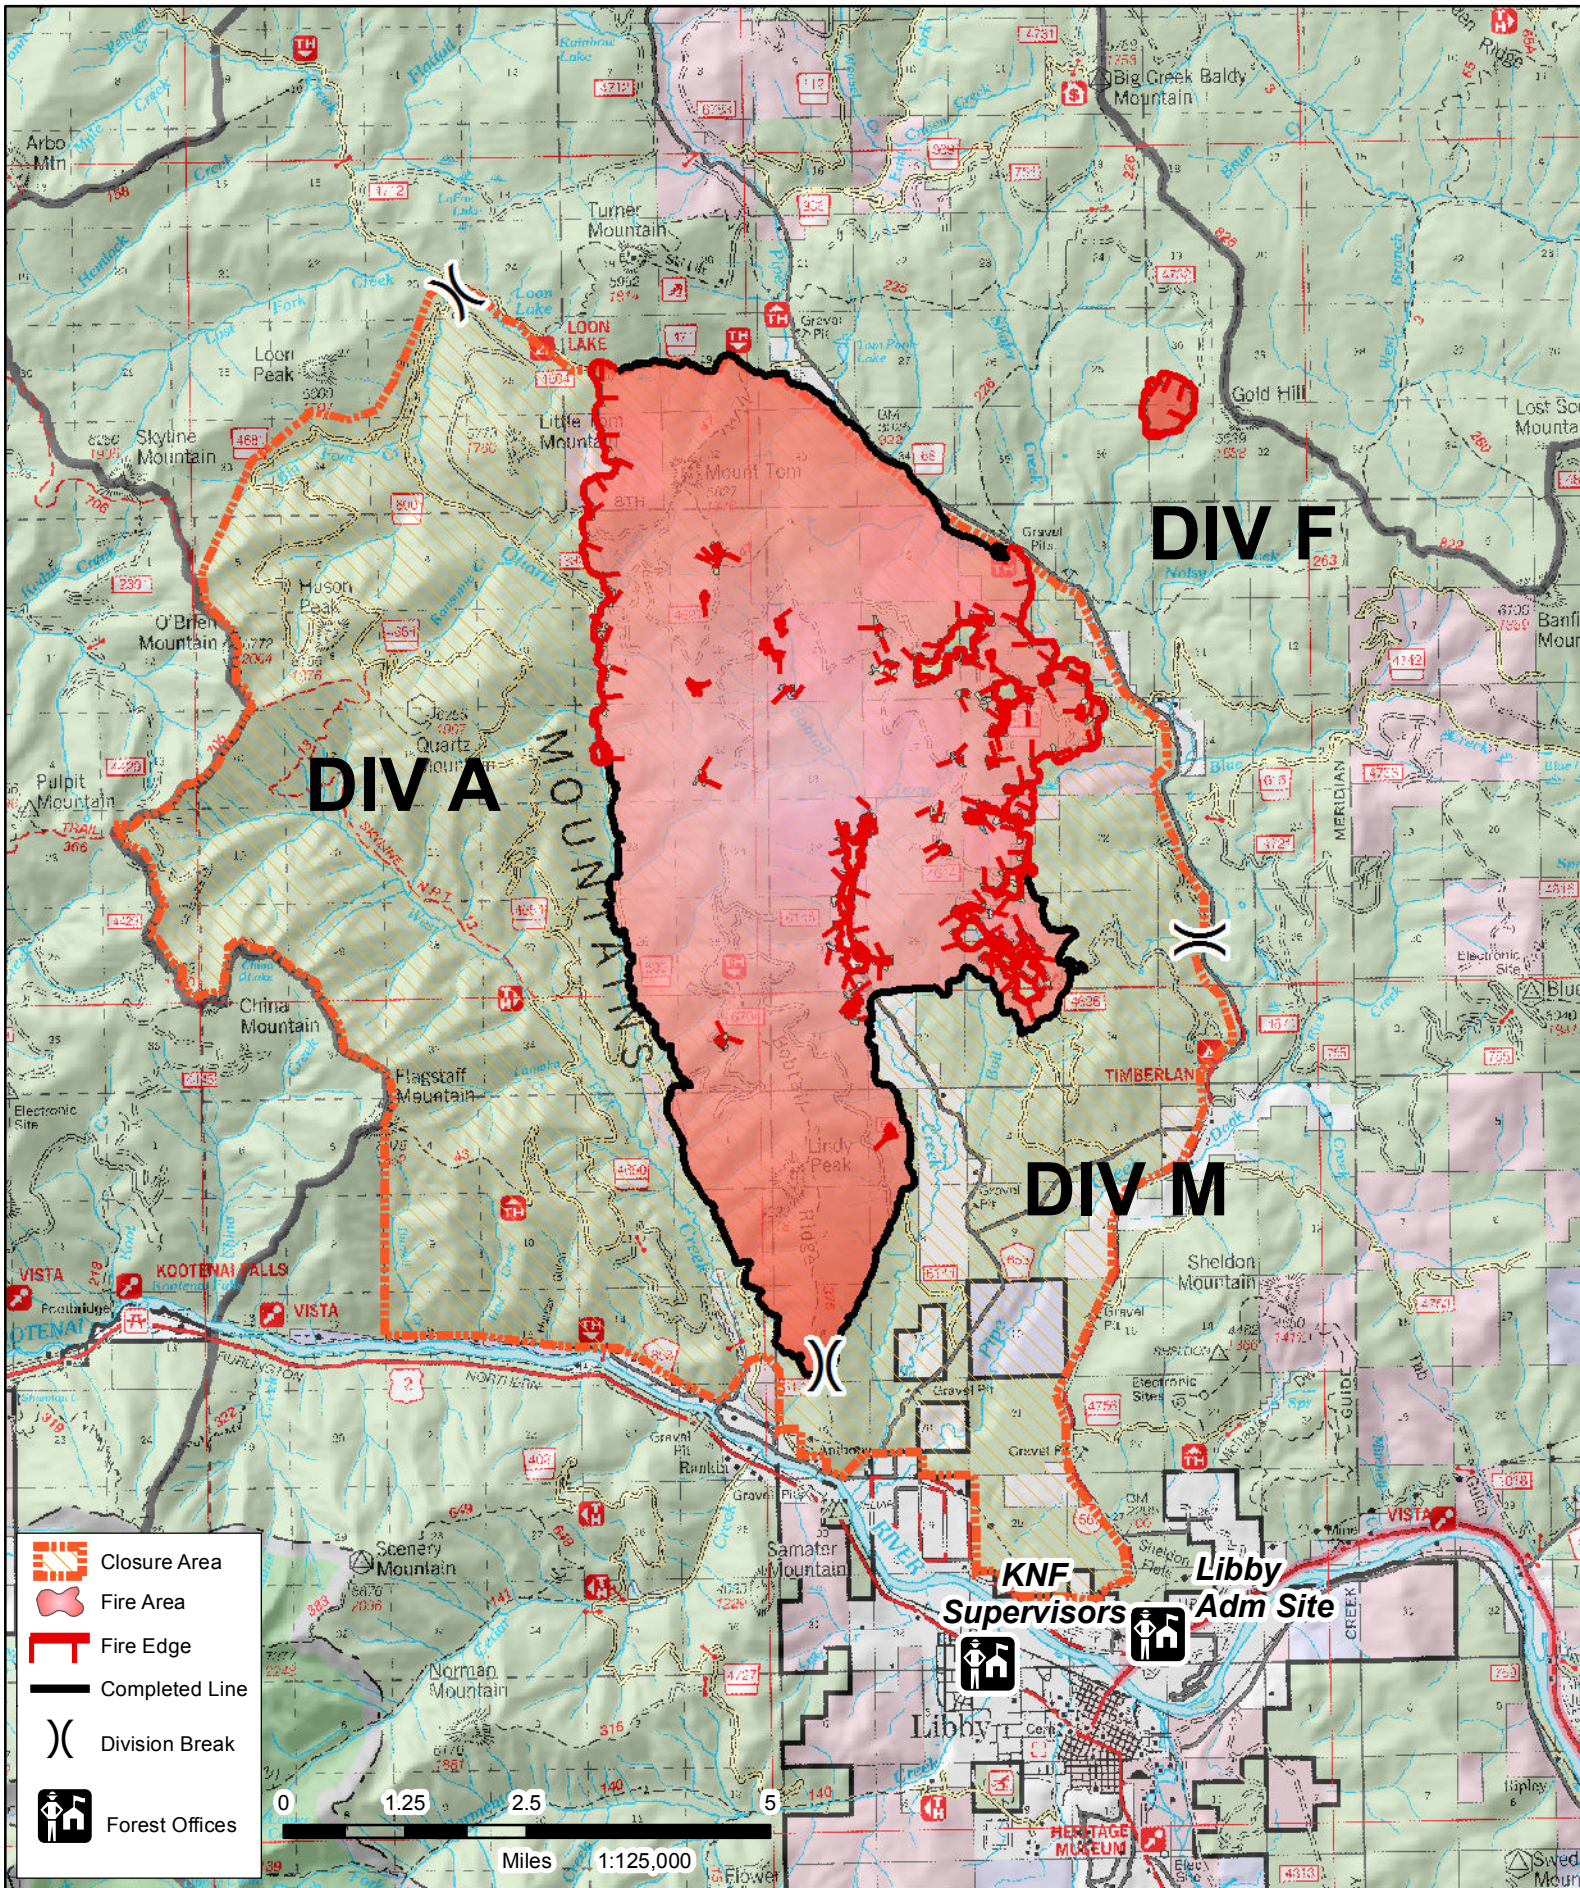

# West Fork Fire Public Information Map

09/24/2017

20,072 acres

## DIV A

## DIV M

-  Closure Area
-  Fire Area
-  Fire Edge
-  Completed Line
-  Division Break
-  Forest Offices

0 1.25 2.5 5 Miles  
1:125,000

**KNF**  
**Supervisors**

**Libby**  
**Adm Site**

Libby

HERITAGE MUSEUM

Sweden Mountain