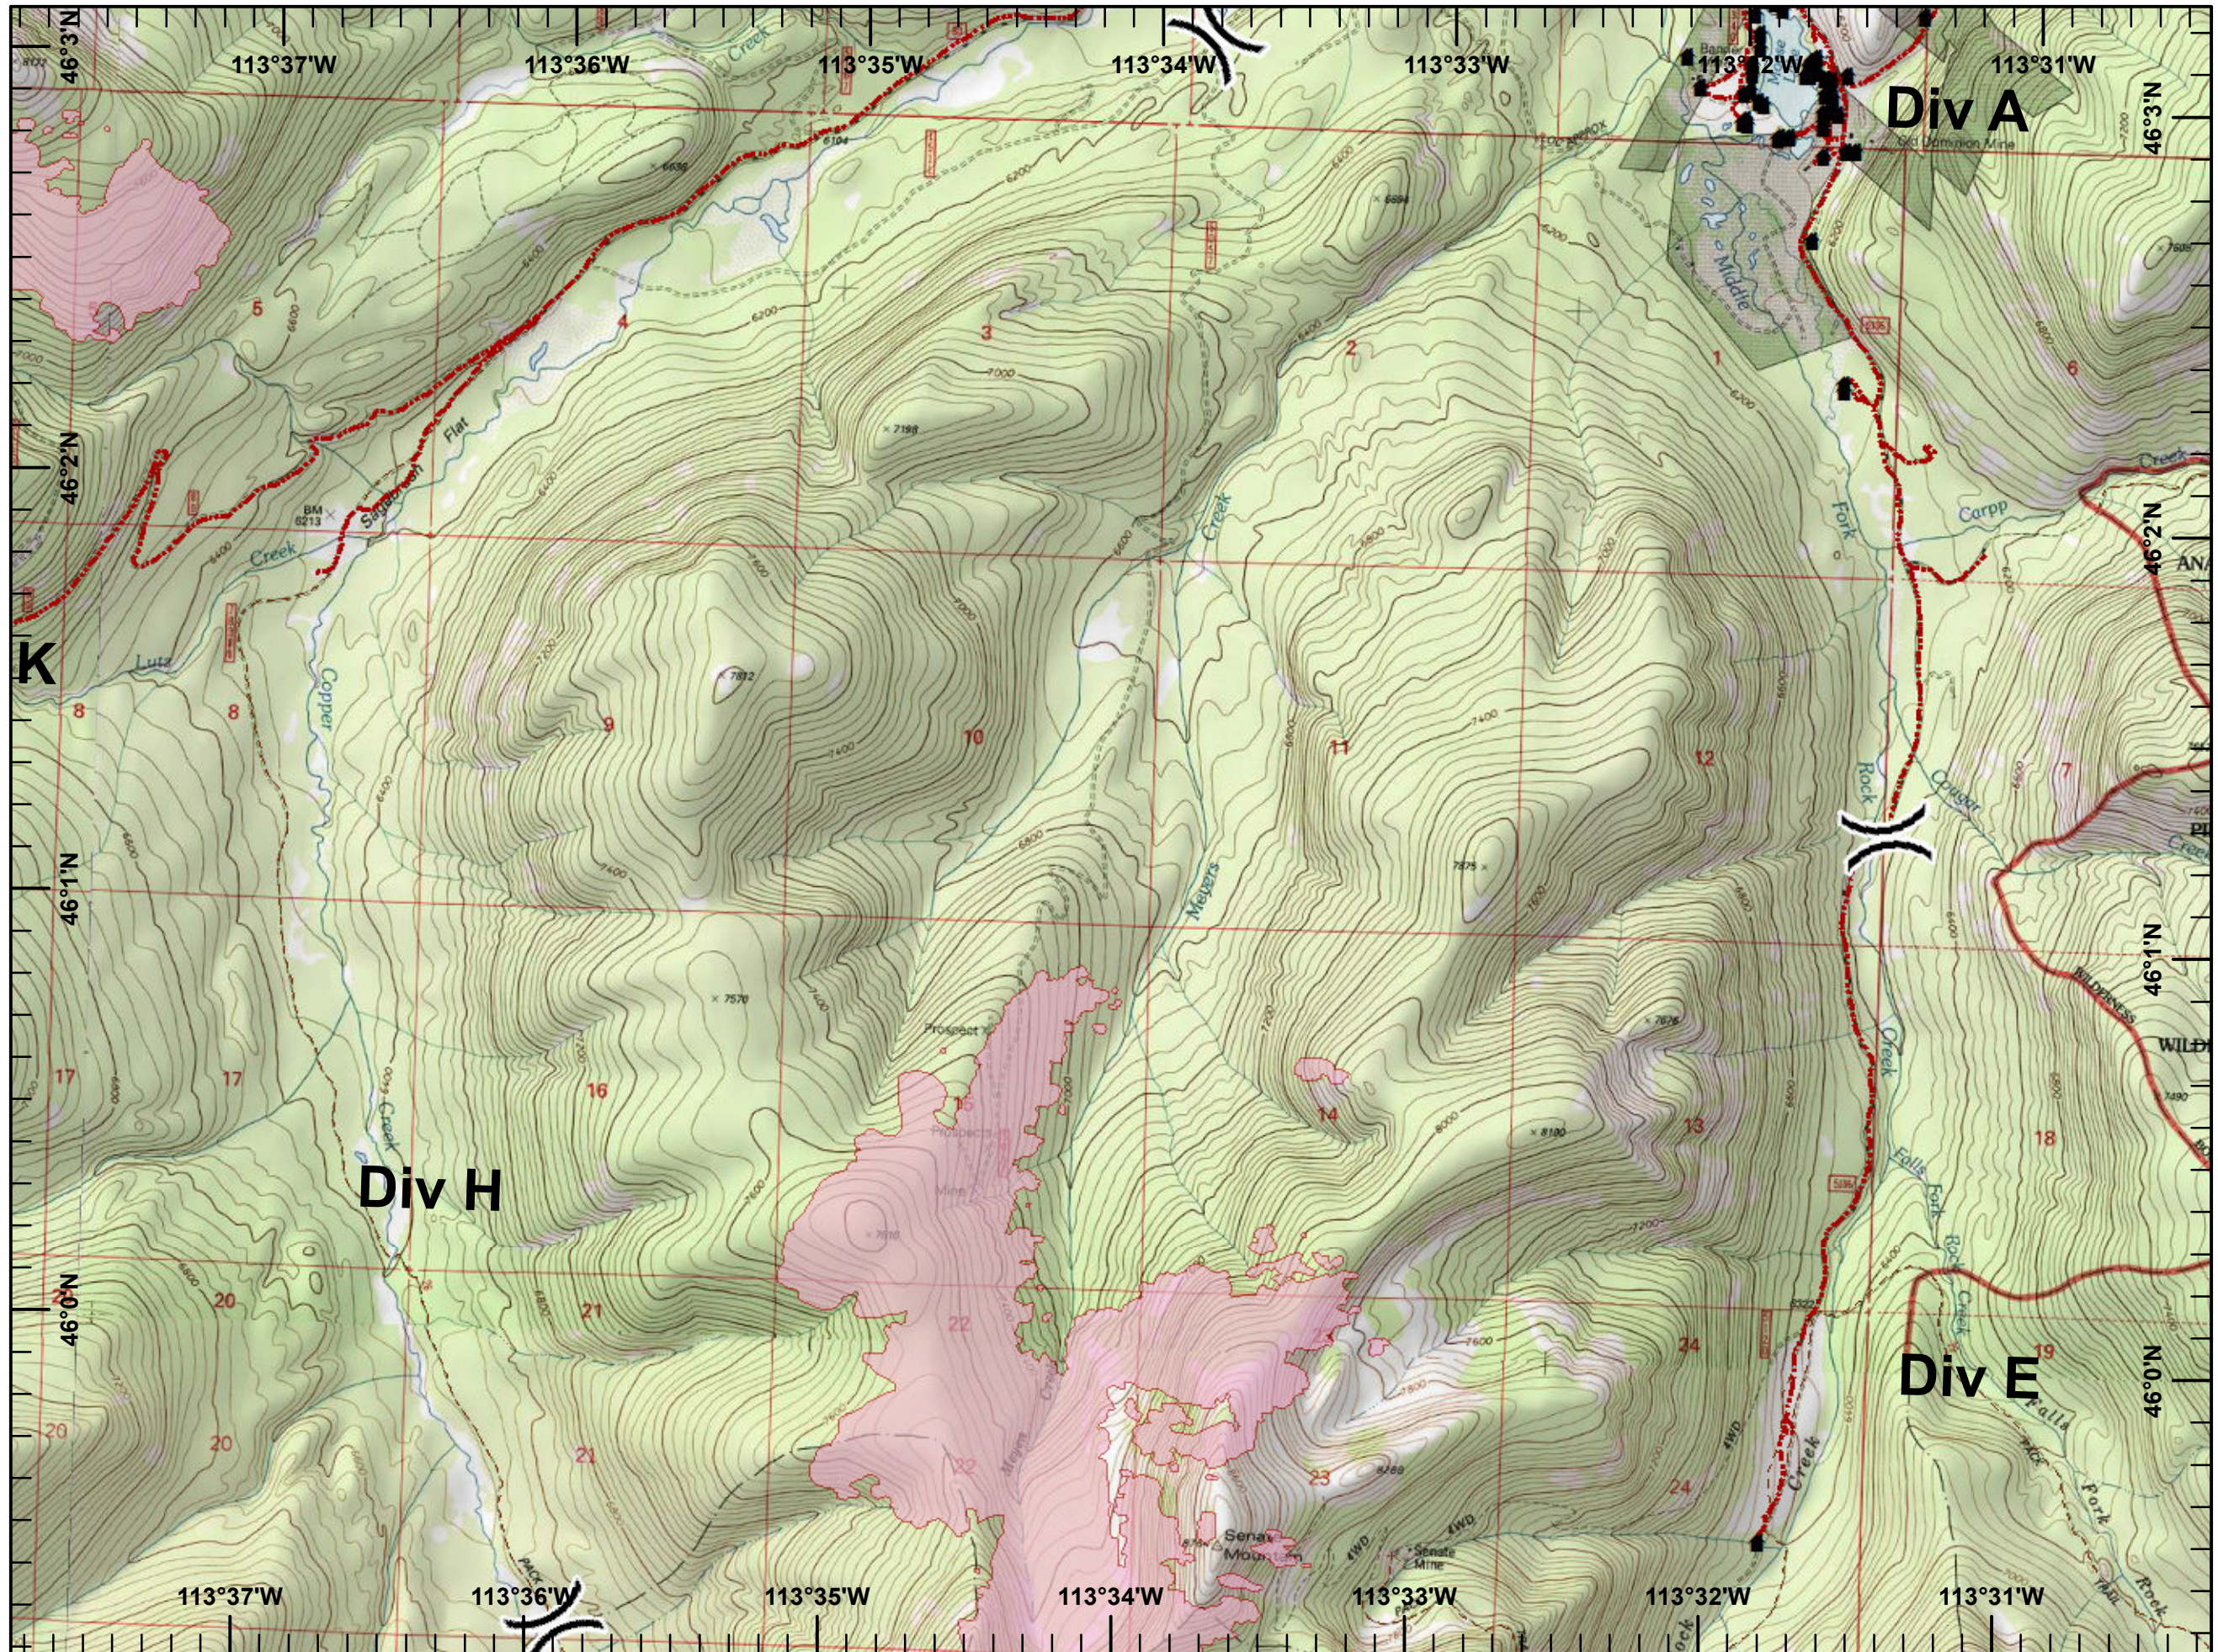

UTM NAD83 Zone 12

Page 1 of 5

Div A and Div H

**Legend**

-  Division Break
-  Fire Perimeter
-  Structure
-  Roads
-  Trails

Miles

E.Morgan  
July 23, 2017  
2300 Hours

## Legend

 Division Break

 Fire Perimeter

 Fire History

 Structure

 Roads

 Trails

Miles