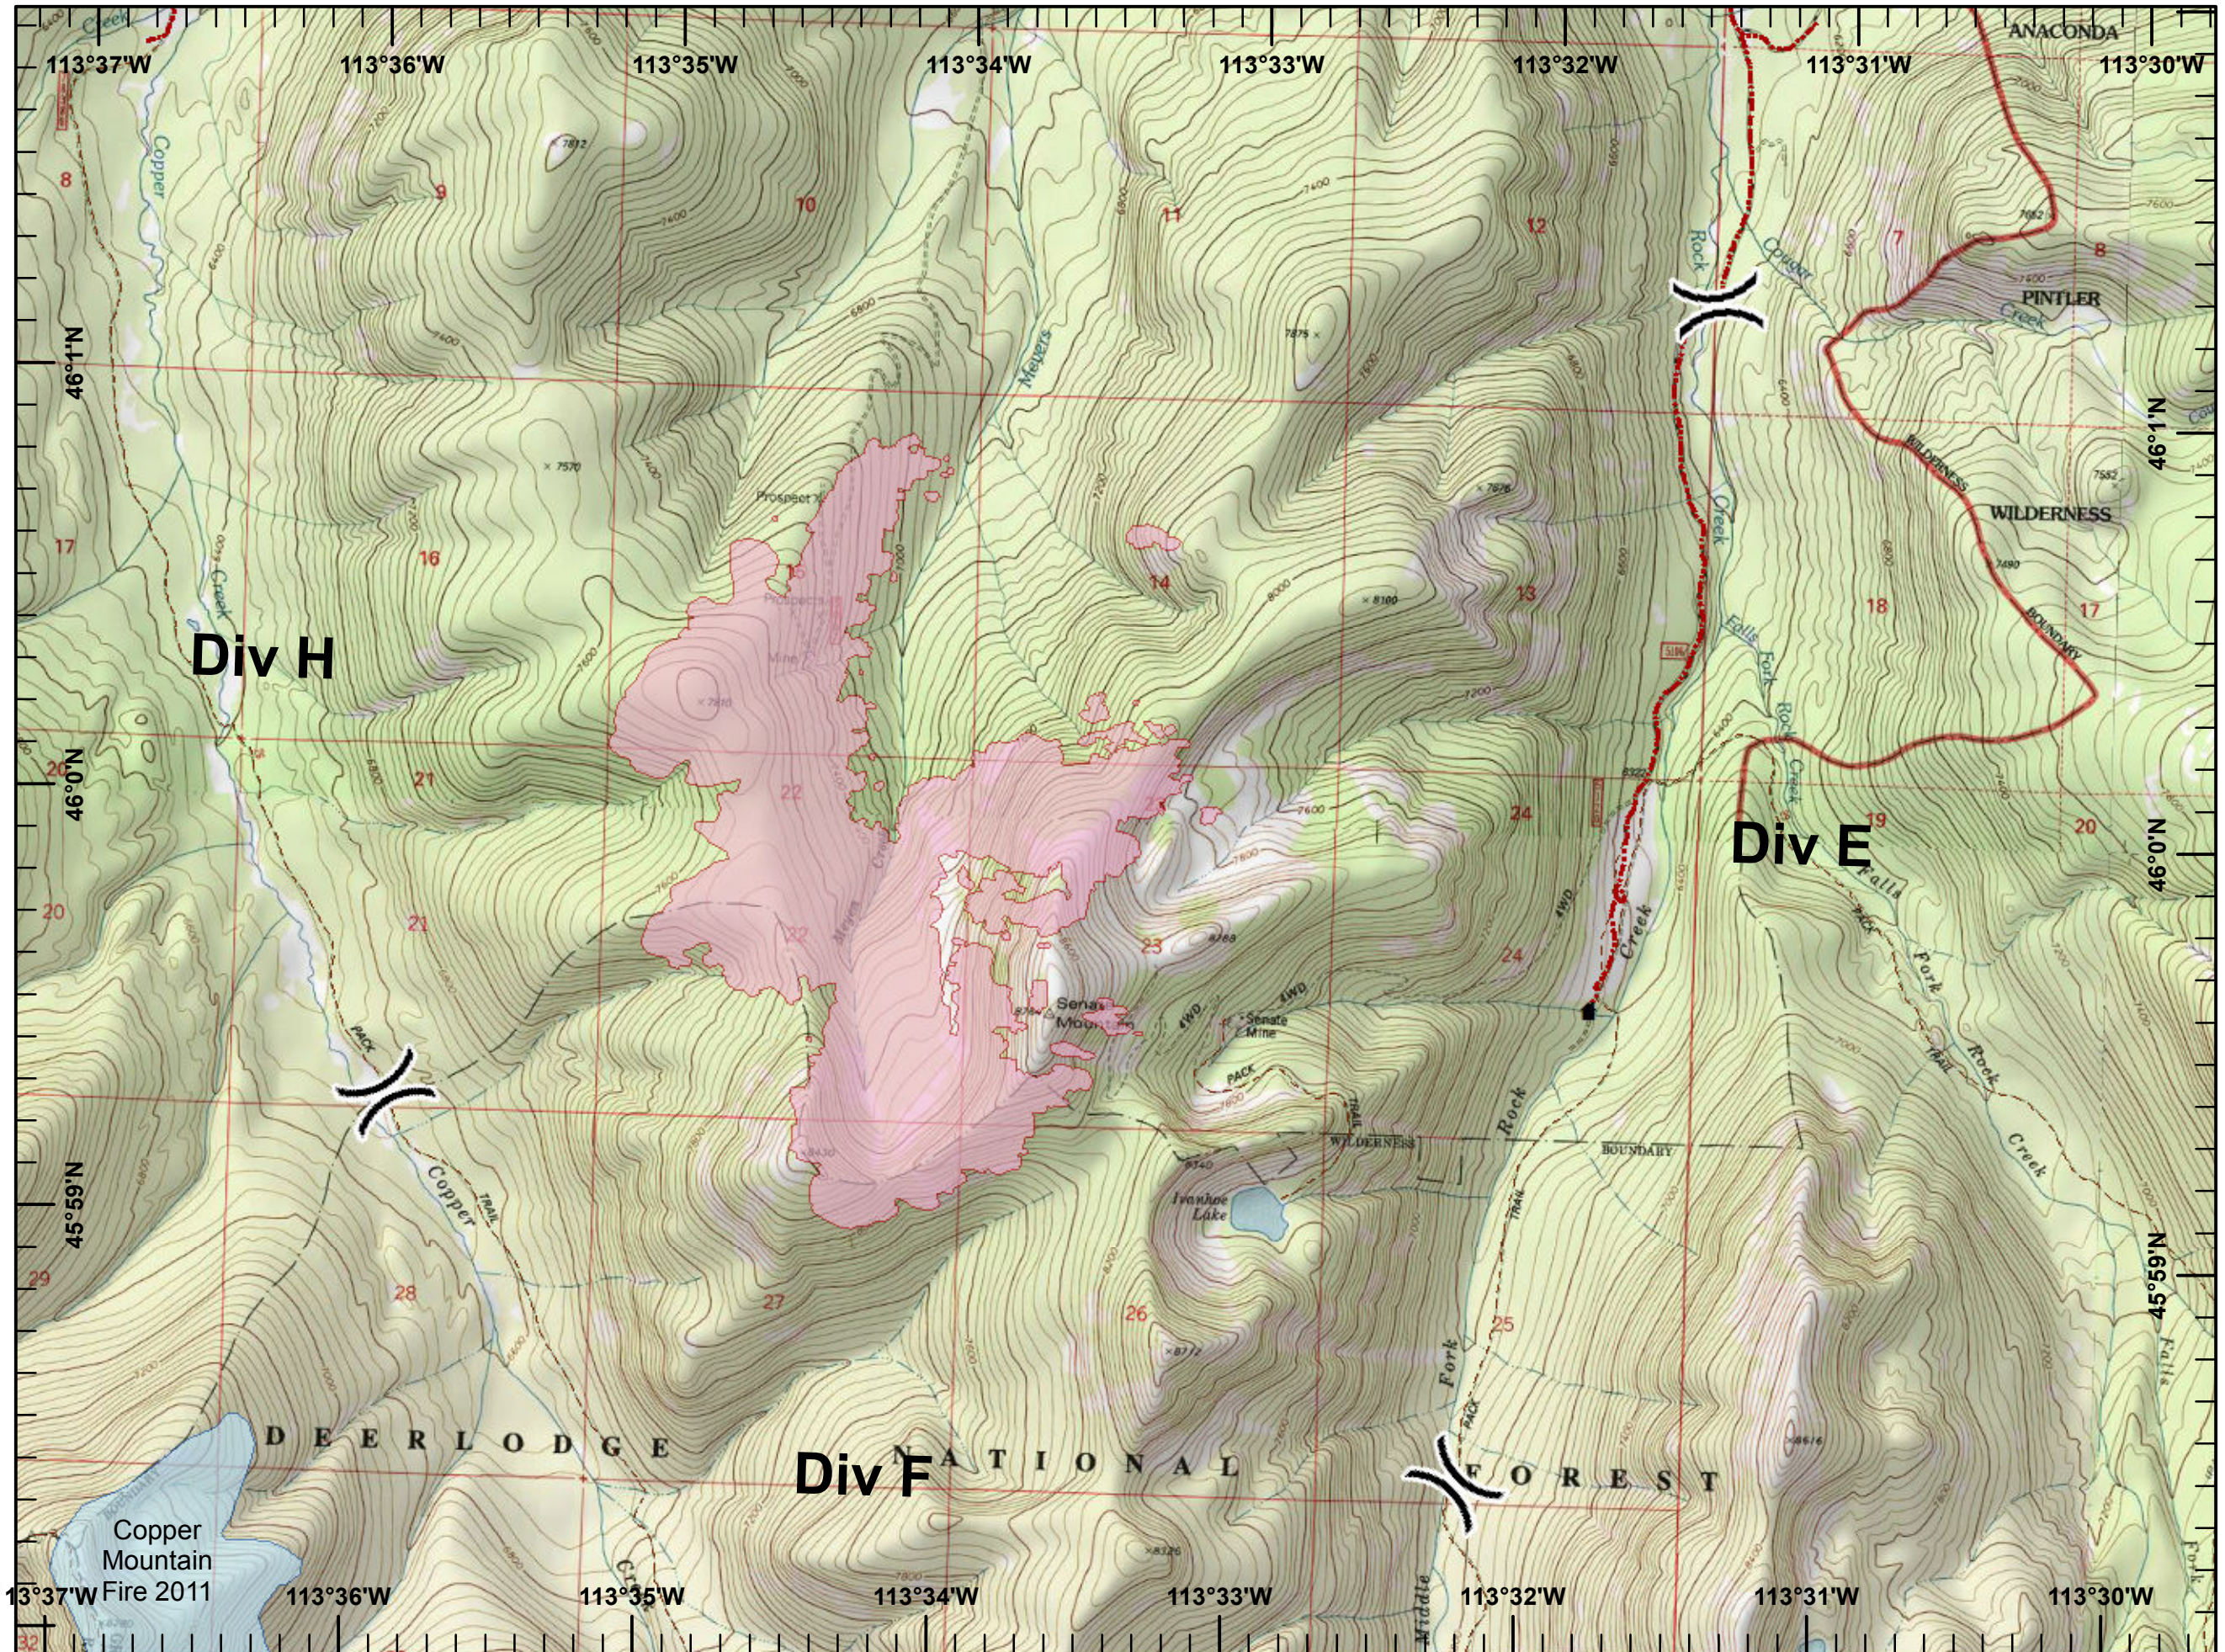

UTM NAD83 Zone 12

Page 2 of 5

Div E and Div F

**Legend**

-  Division Break
-  Fire History
-  Structure
-  Roads
-  Trails

Miles

E.Morgan  
July 23, 2017  
2300 Hours

## Legend

 Division Break

 Fire Perimeter

 Fire History

 Structure

 Roads

 Trails

Miles