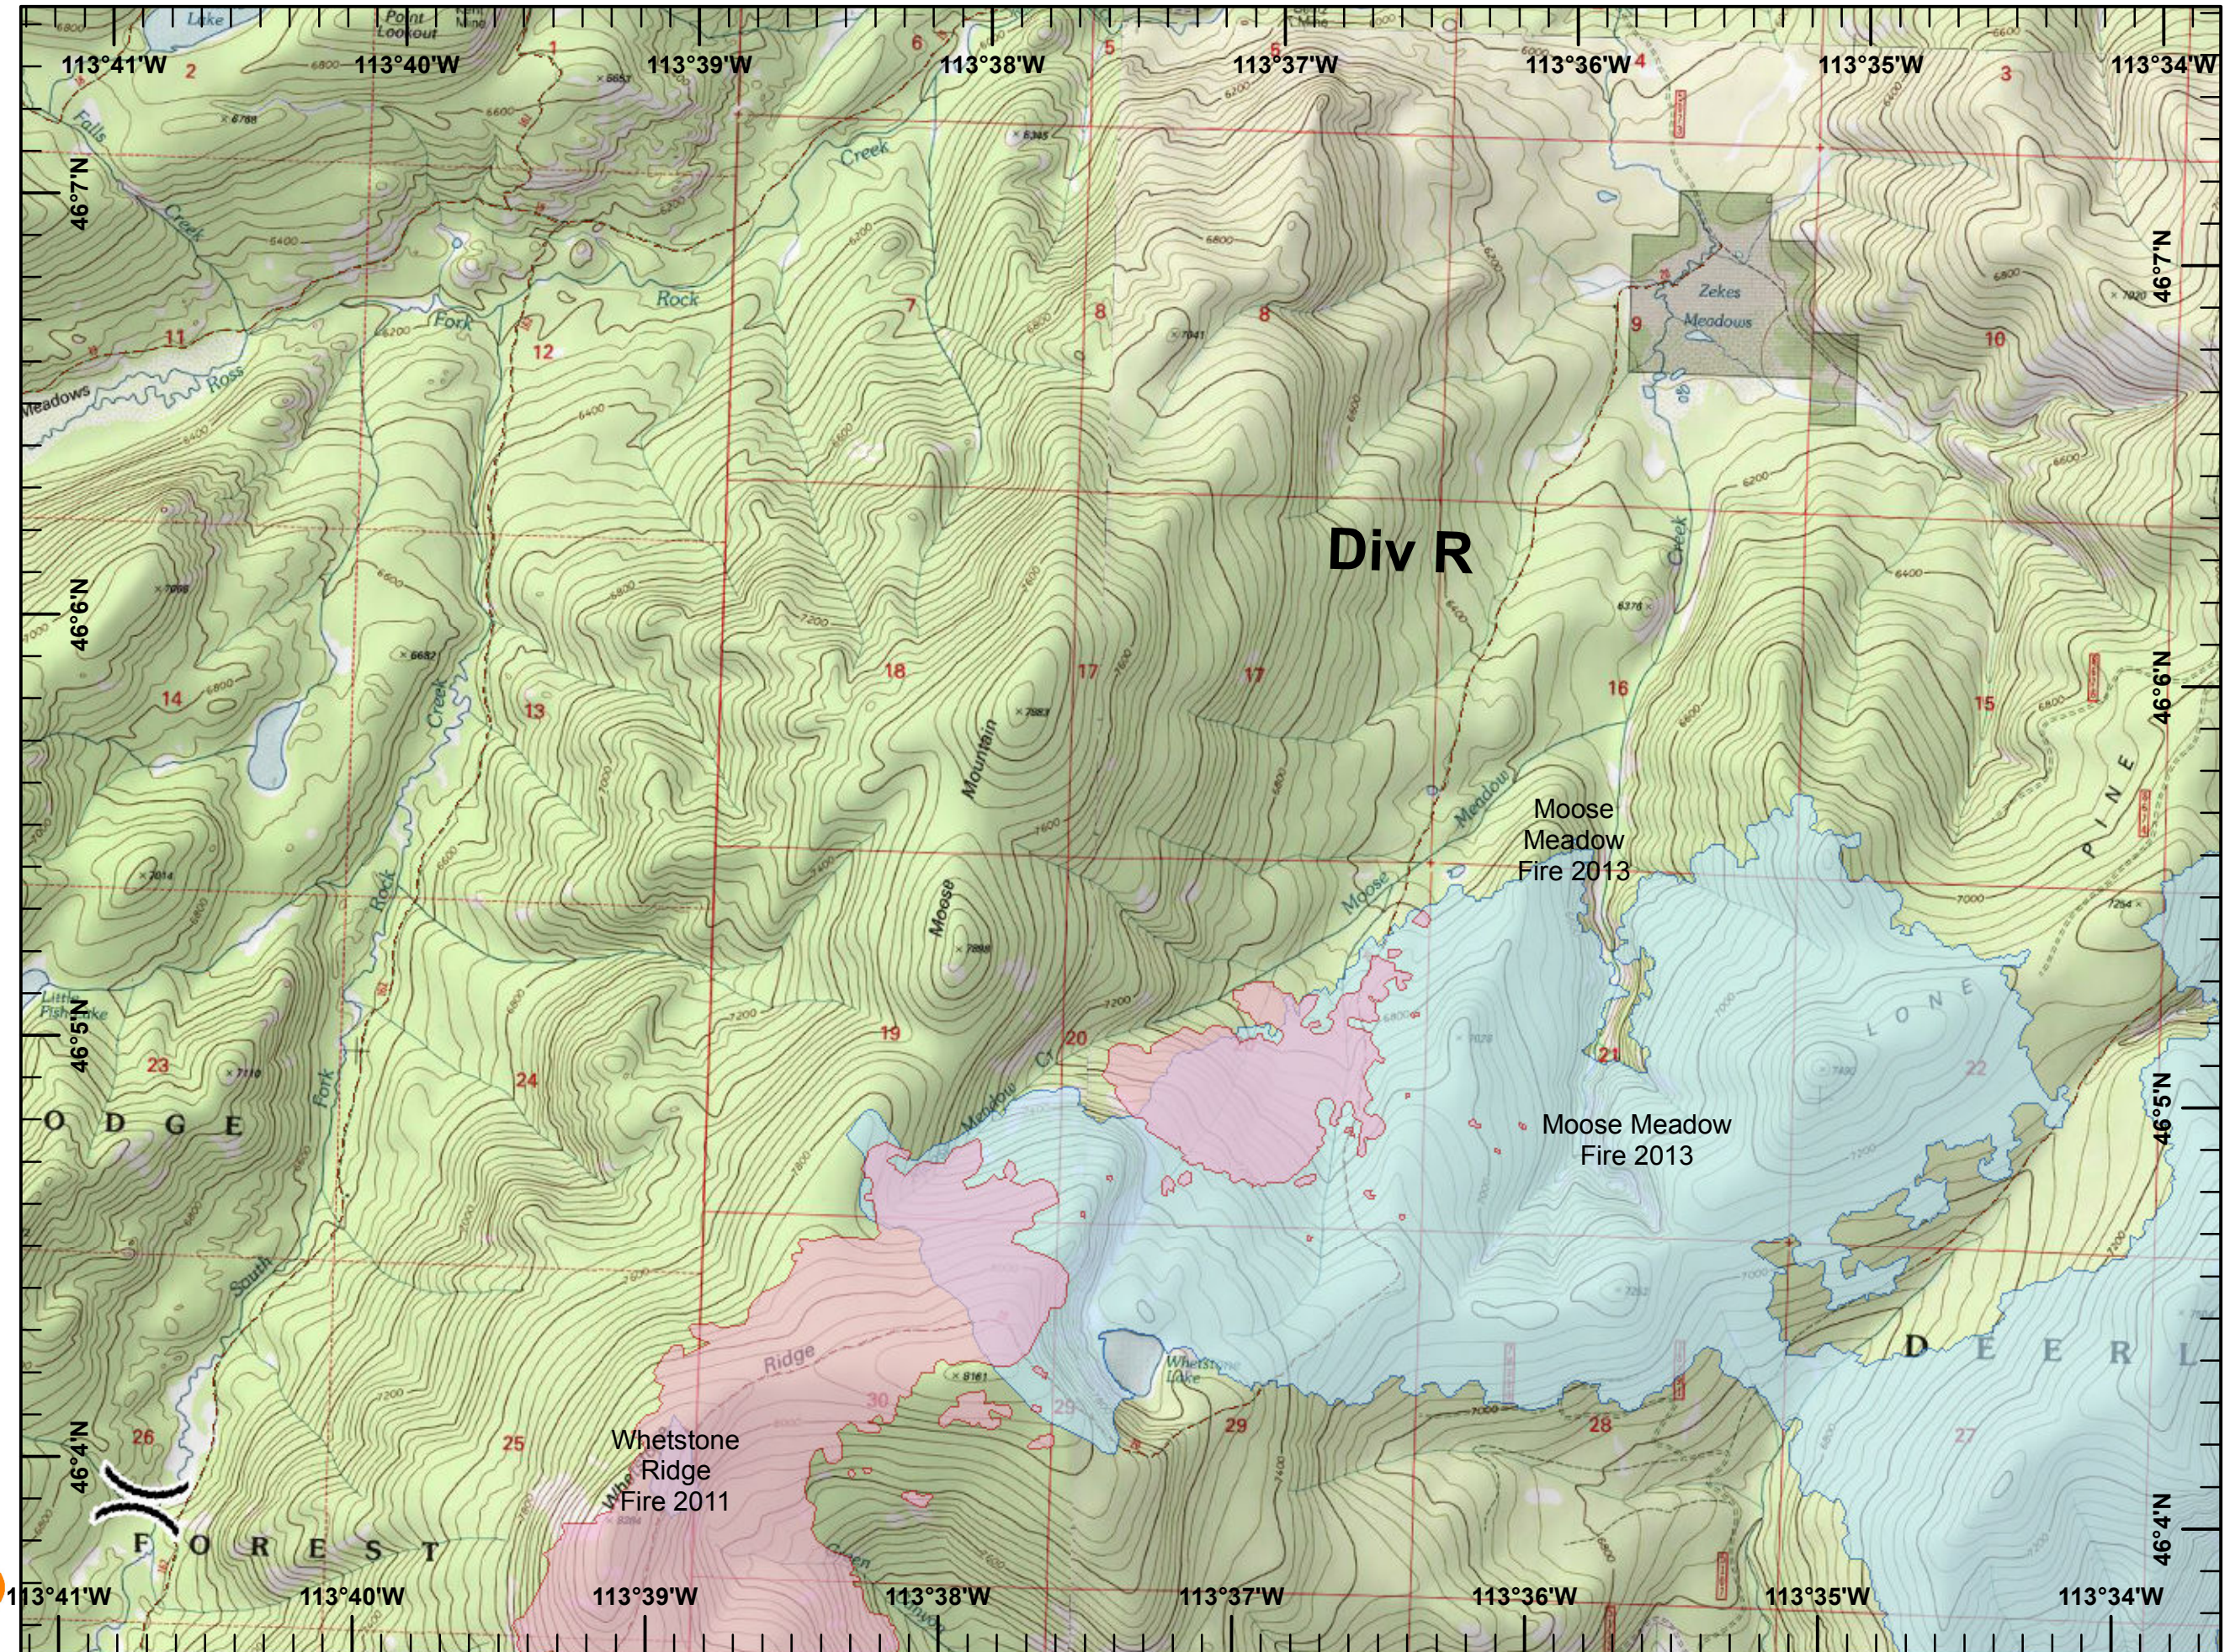

UTM NAD83 Zone 12

Page 4 of 5

Div R

**Legend**

-  Division Break
-  Fire Perimeter
-  Fire History
-  Trails

Miles

E. Morgan  
July 23, 2017  
2300 Hours

**Whetstone Ridge  
& Meyers Fires**

MT-BDF-002213

July 24, 2017

Day Shift

895 Acres (Meyers)

1504 Acres (Whetstone Ridge)

as of 07/22/2017

at 2319 hrs

UTM NAD83 Zone 12