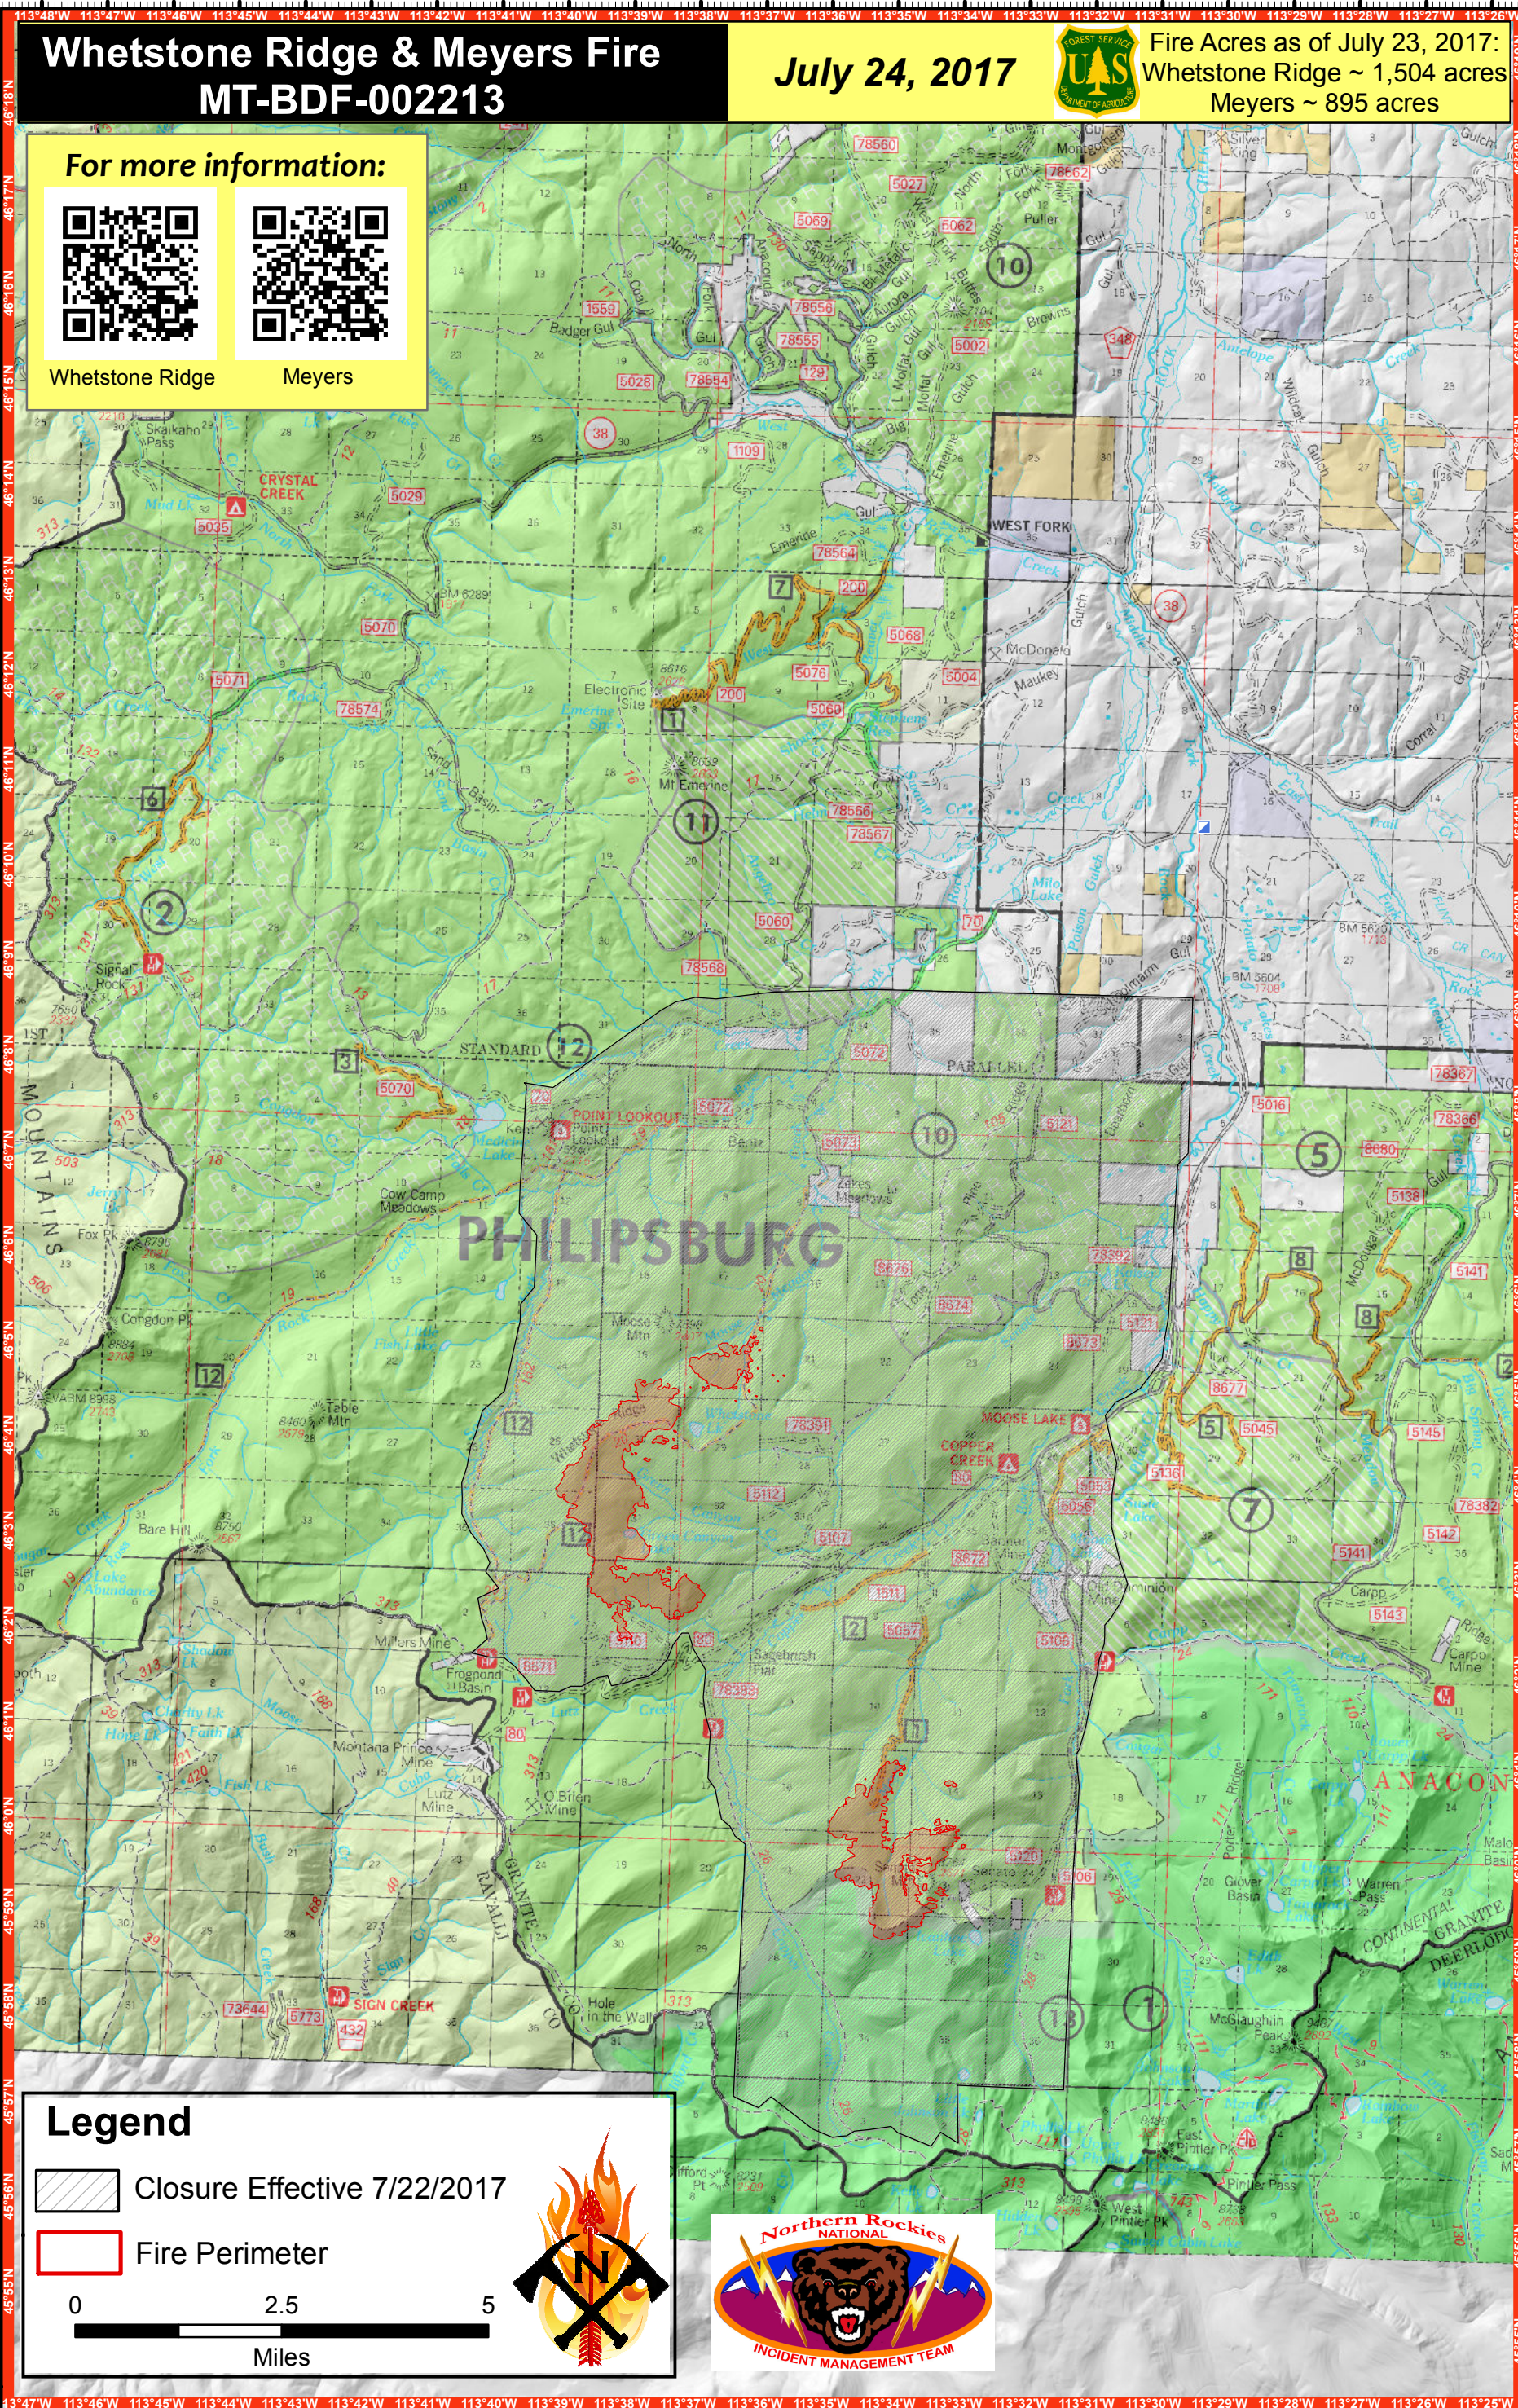

Whetstone Ridge & Meyers Fire MT-BDF-002213

July 24, 2017

Fire Acres as of July 23, 2017:
Whetstone Ridge ~ 1,504 acres
Meyers ~ 895 acres

For more information:

Whetstone Ridge

Meyers

Legend

Closure Effective 7/22/2017

Fire Perimeter