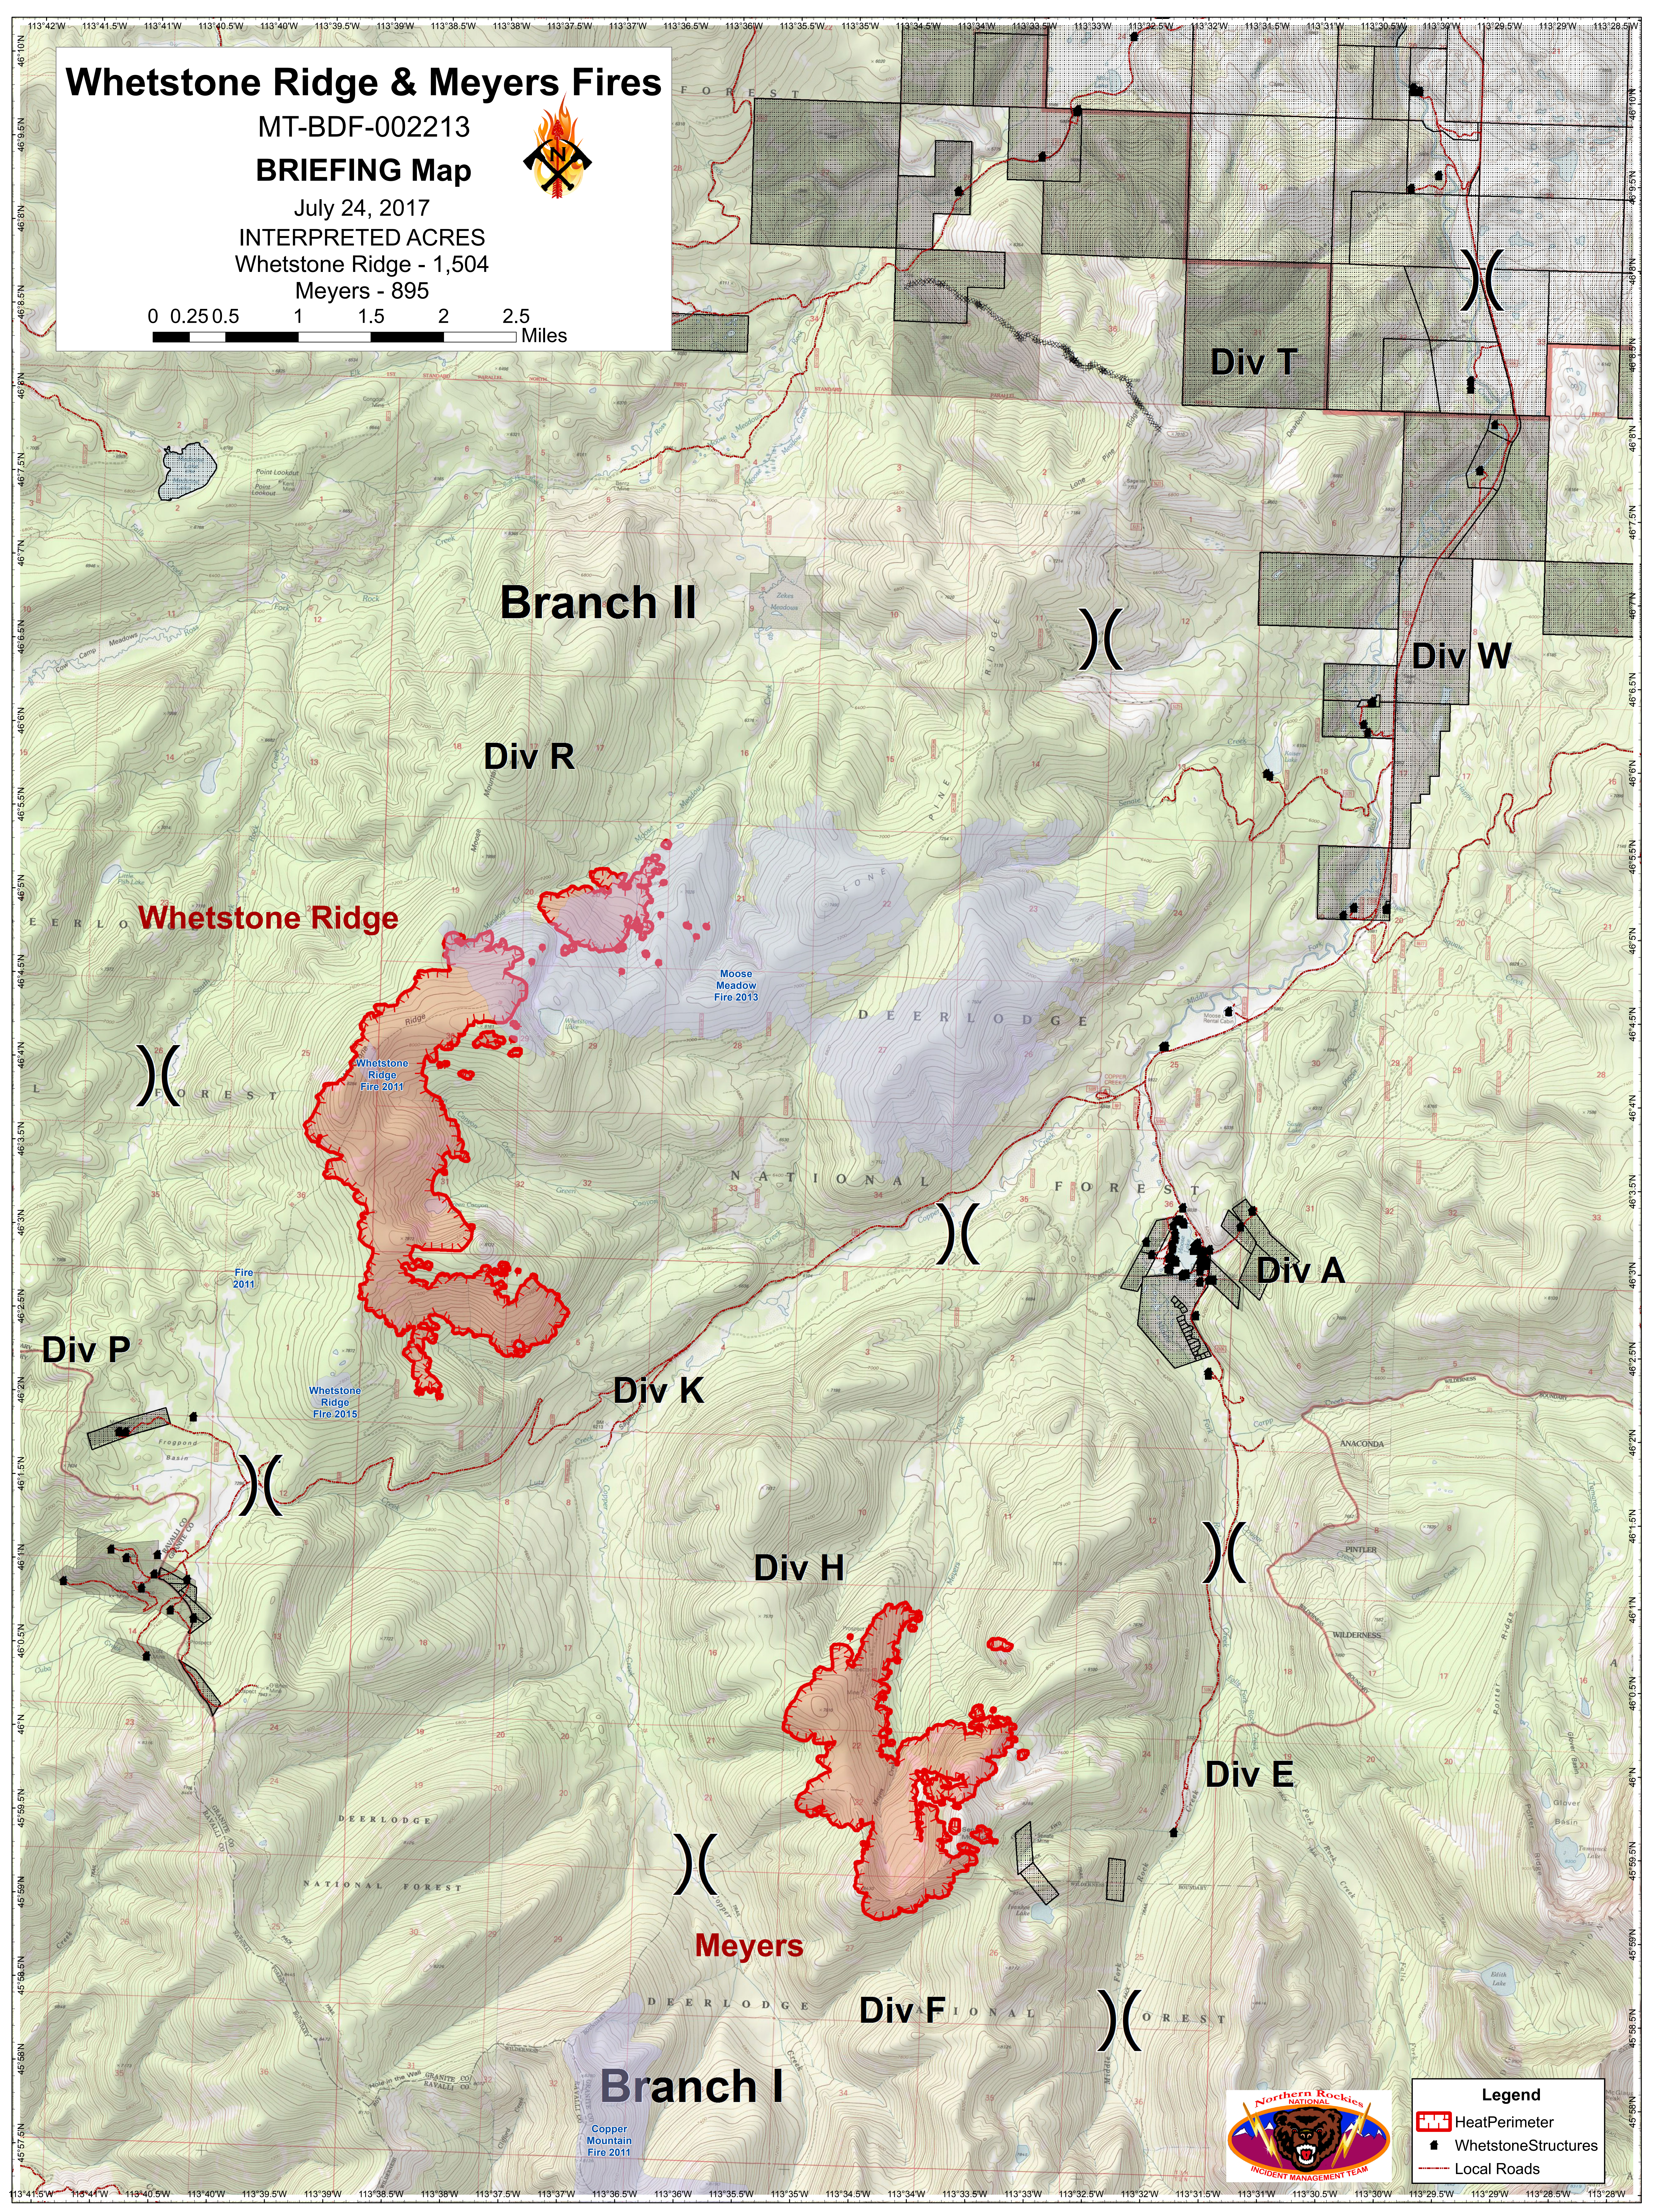

# Whetstone Ridge & Meyers Fires

MT-BDF-002213

**BRIEFING Map**

July 24, 2017

INTERPRETED ACRES

Whetstone Ridge - 1,504

Meyers - 895

Div T

Branch II

Div W

Div R

Whetstone Ridge

Div A

Div P

Div K

Div H

Div E

Meyers

Div F

Branch I

Legend	
	HeatPerimeter
	WhetstoneStructures
	Local Roads