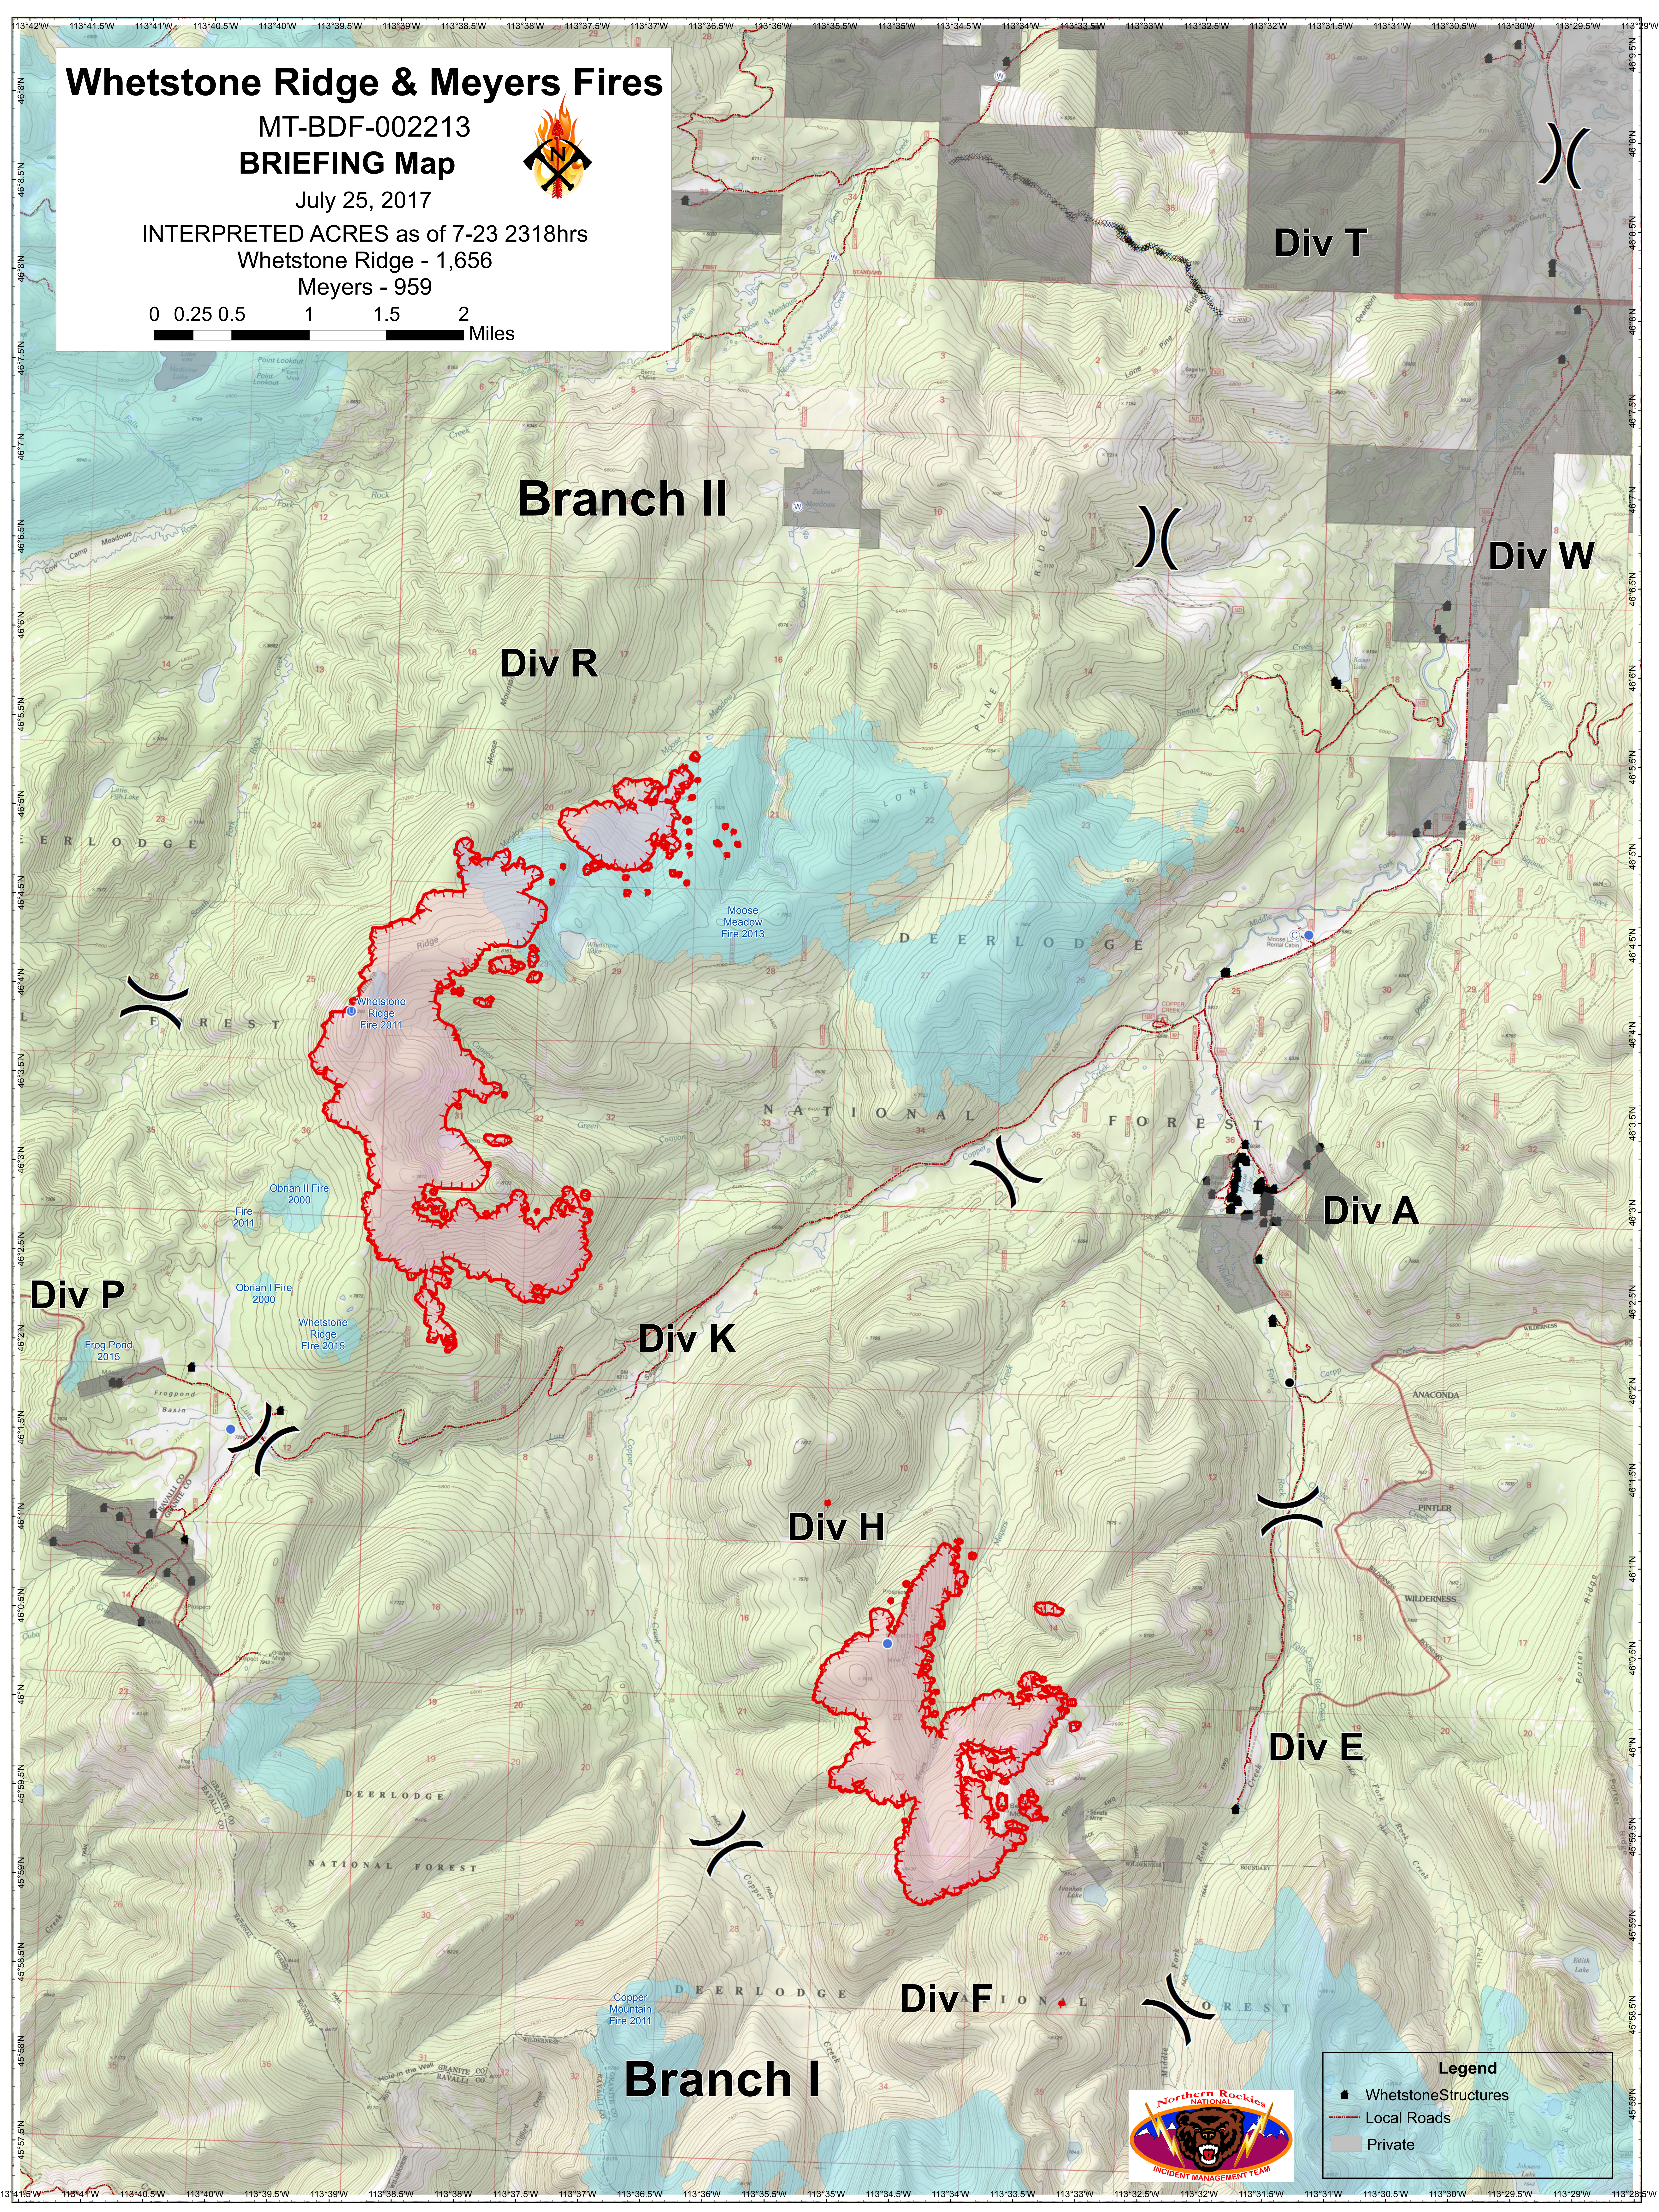

Whetstone Ridge & Meyers Fires

MT-BDF-002213
BRIEFING Map

July 25, 2017

INTERPRETED ACRES as of 7-23 2318hrs
Whetstone Ridge - 1,656
Meyers - 959

Legend

- Whetstone Structures
- Local Roads
- Private