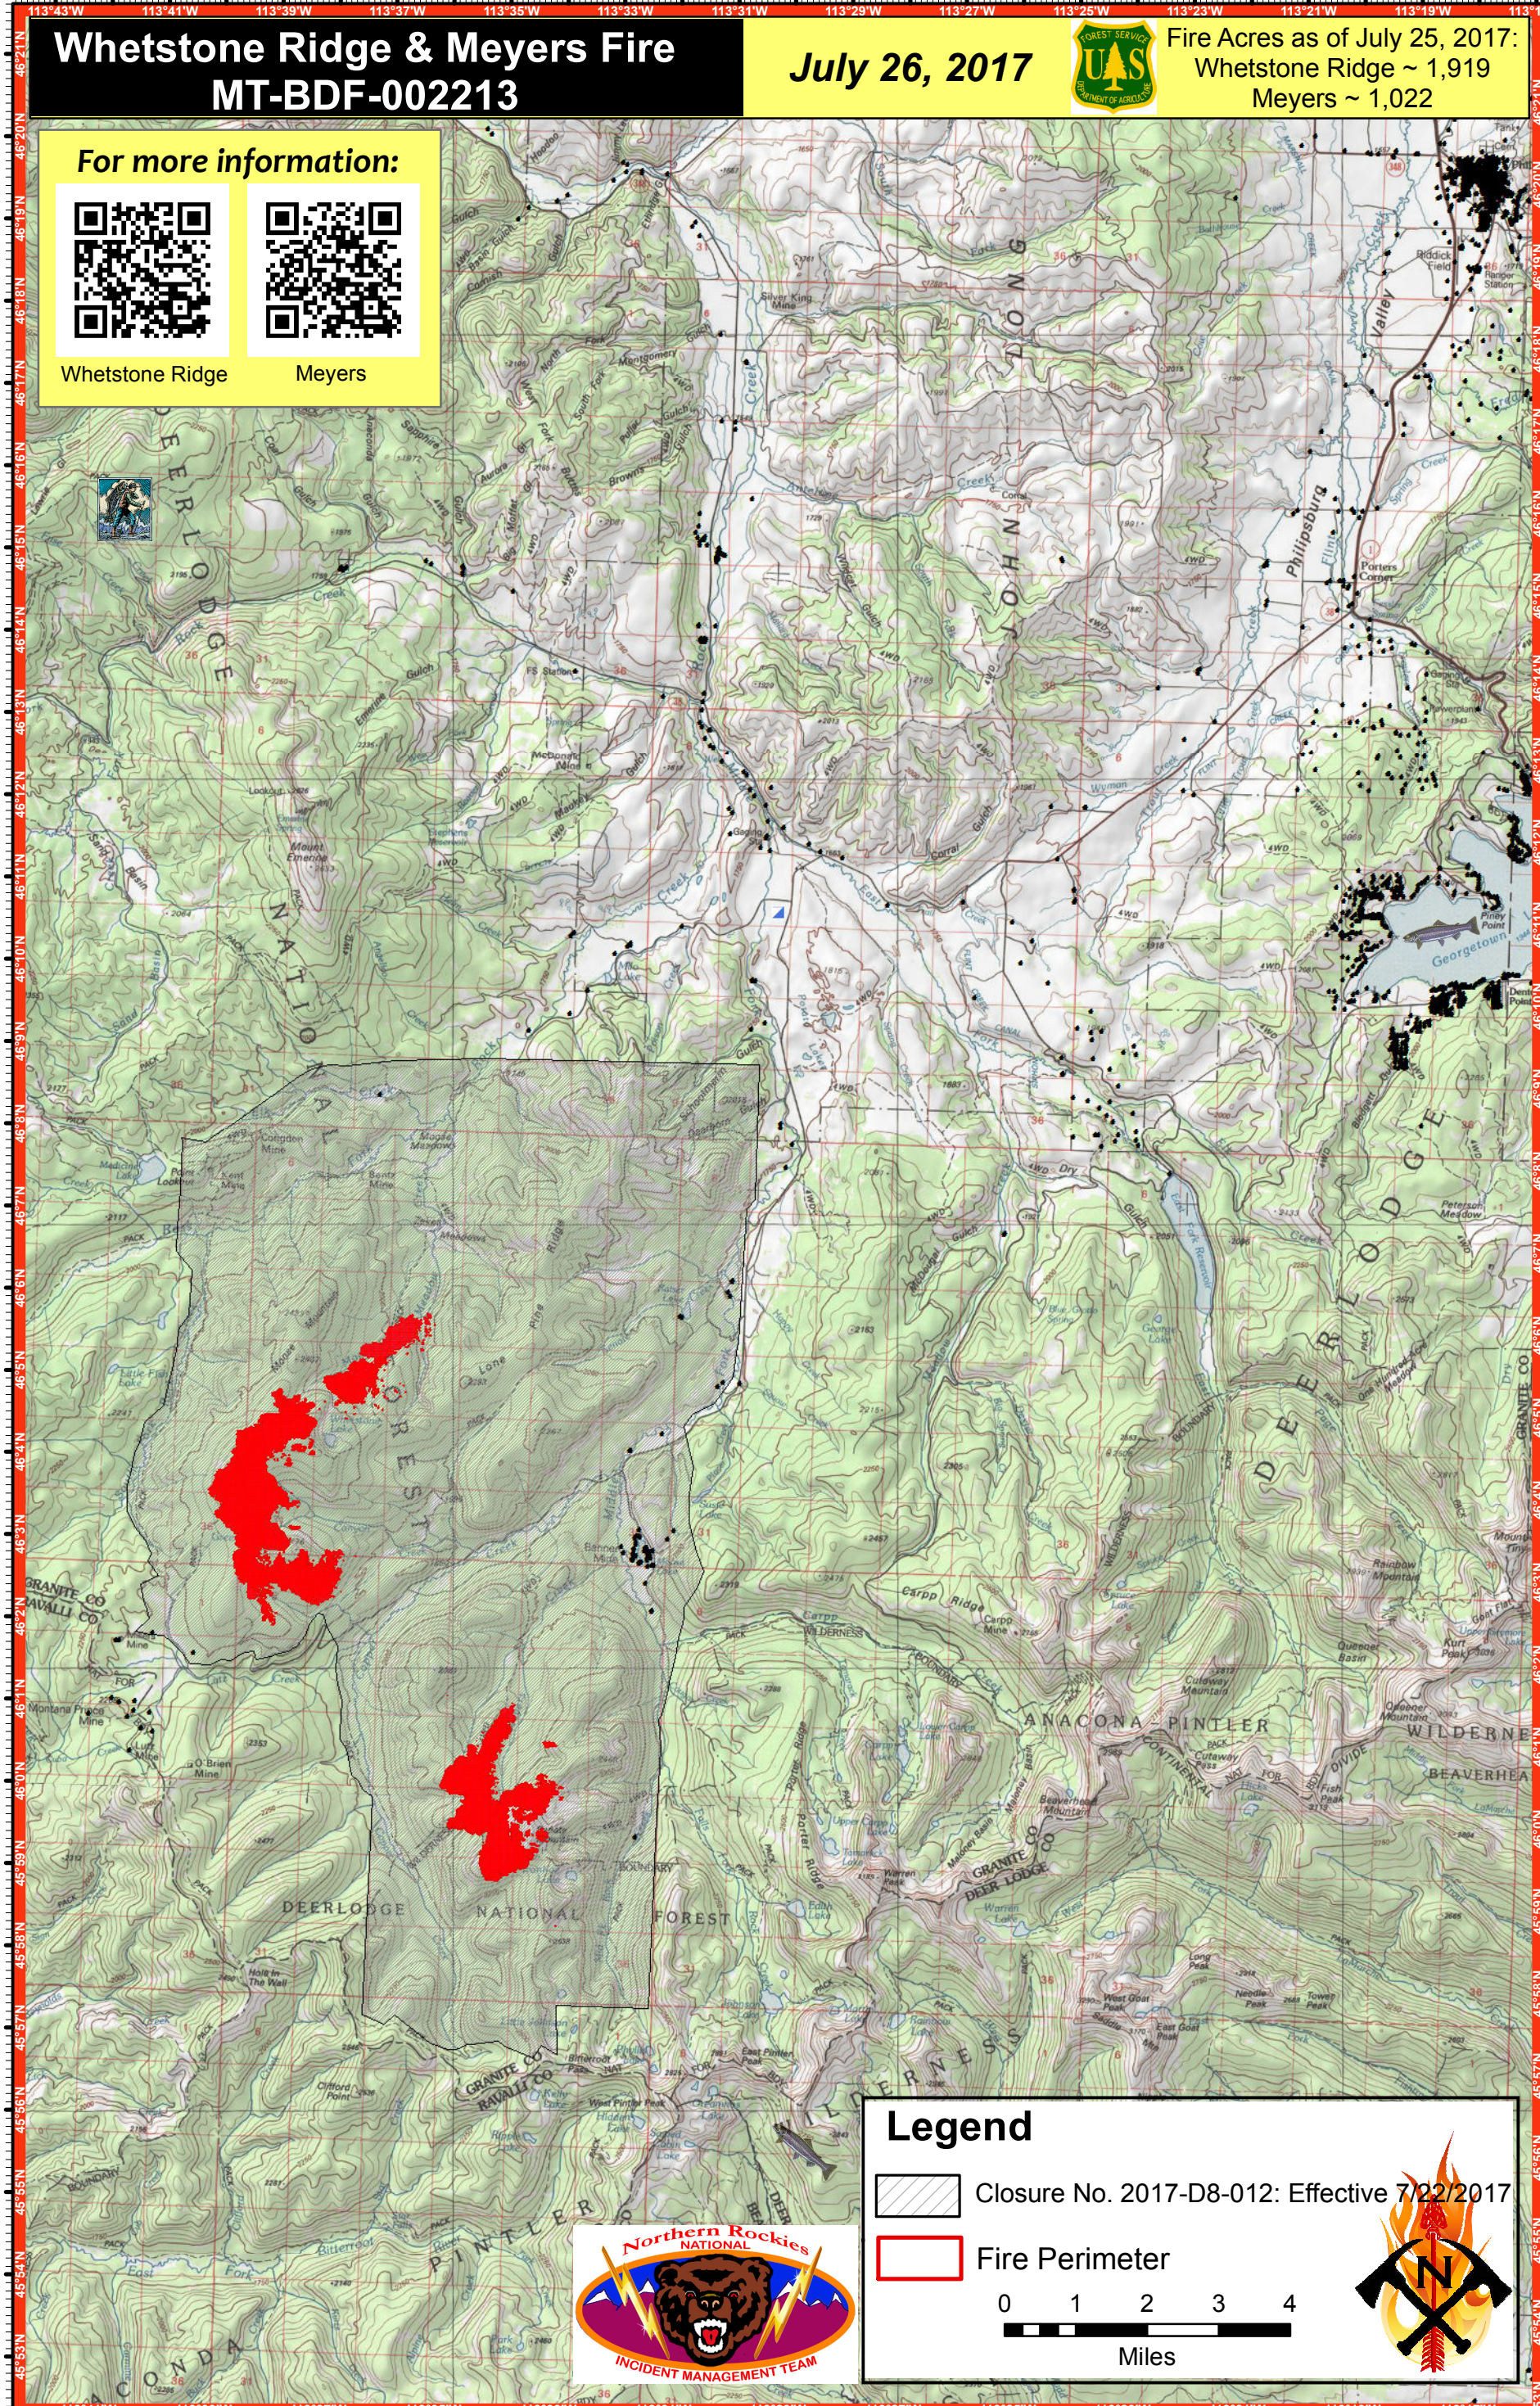

Whetstone Ridge & Meyers Fire MT-BDF-002213

July 26, 2017

Fire Acres as of July 25, 2017:
Whetstone Ridge ~ 1,919
Meyers ~ 1,022

For more information:

Whetstone Ridge

Meyers

Legend

Closure No. 2017-D8-012: Effective 7/22/2017

Fire Perimeter