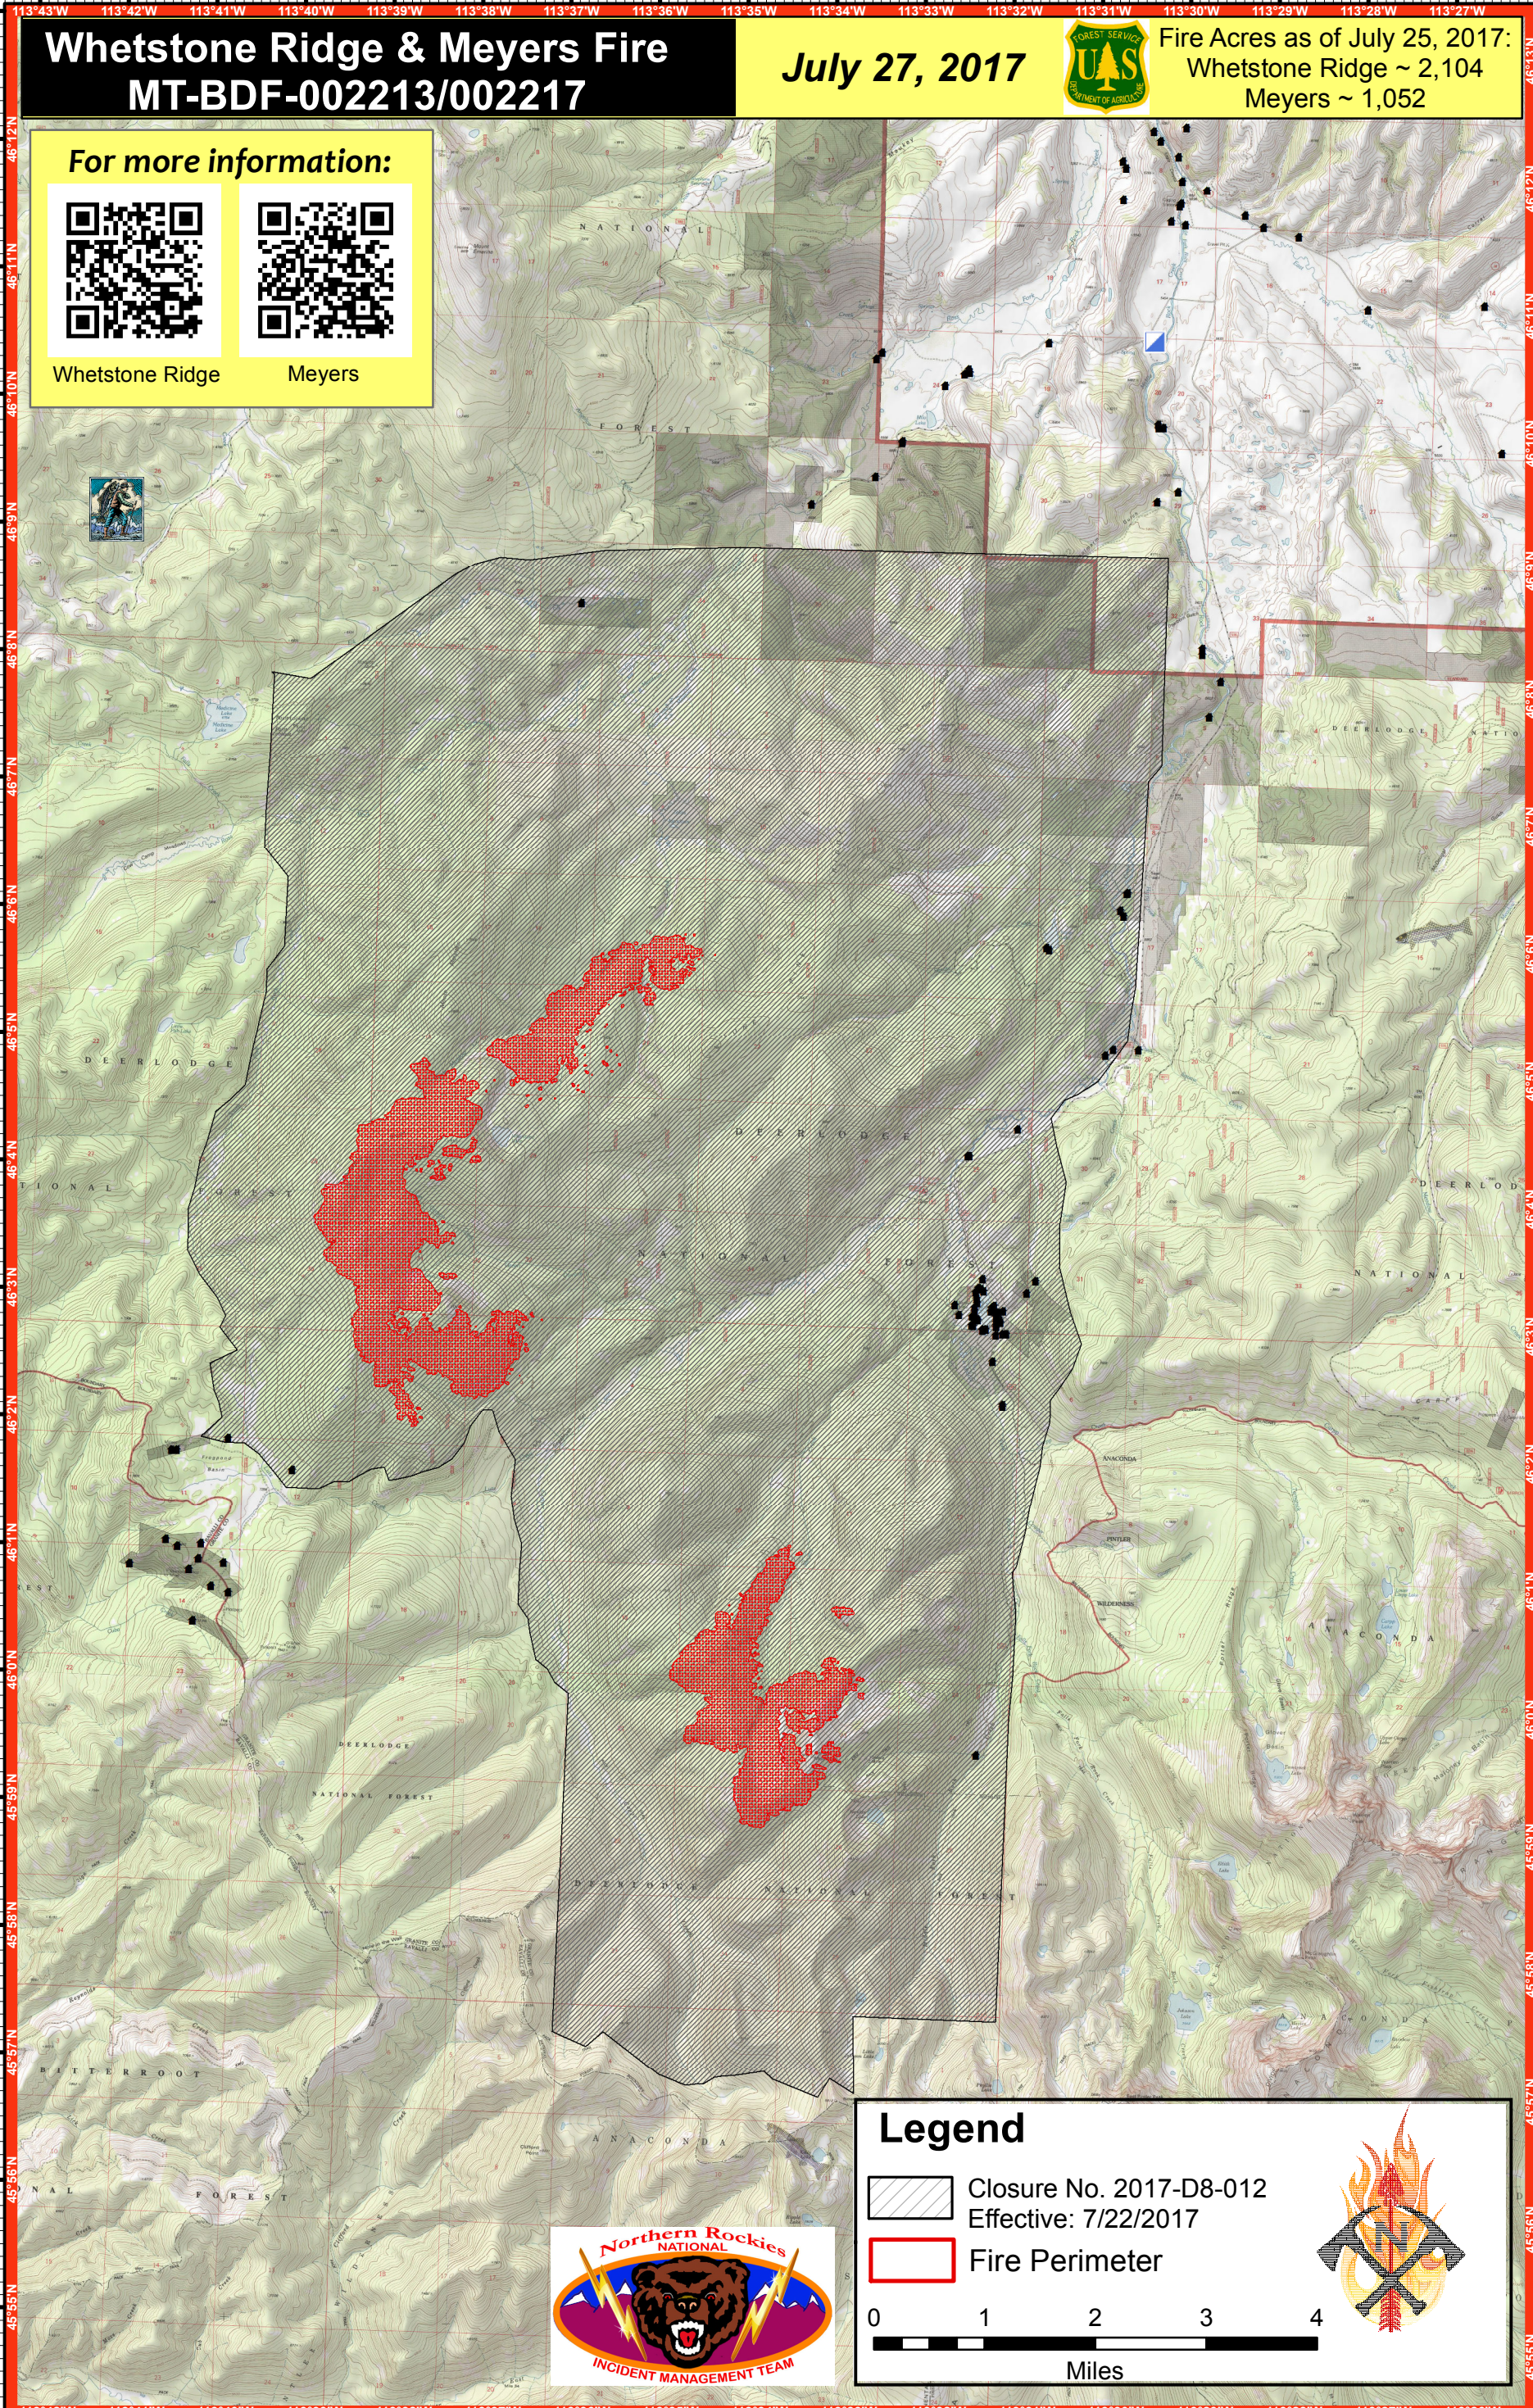

# Whetstone Ridge & Meyers Fire MT-BDF-002213/002217

July 27, 2017

Fire Acres as of July 25, 2017:  
Whetstone Ridge ~ 2,104  
Meyers ~ 1,052

For more information:

Whetstone Ridge

Meyers

## Legend

Closure No. 2017-D8-012  
Effective: 7/22/2017

Fire Perimeter

Miles