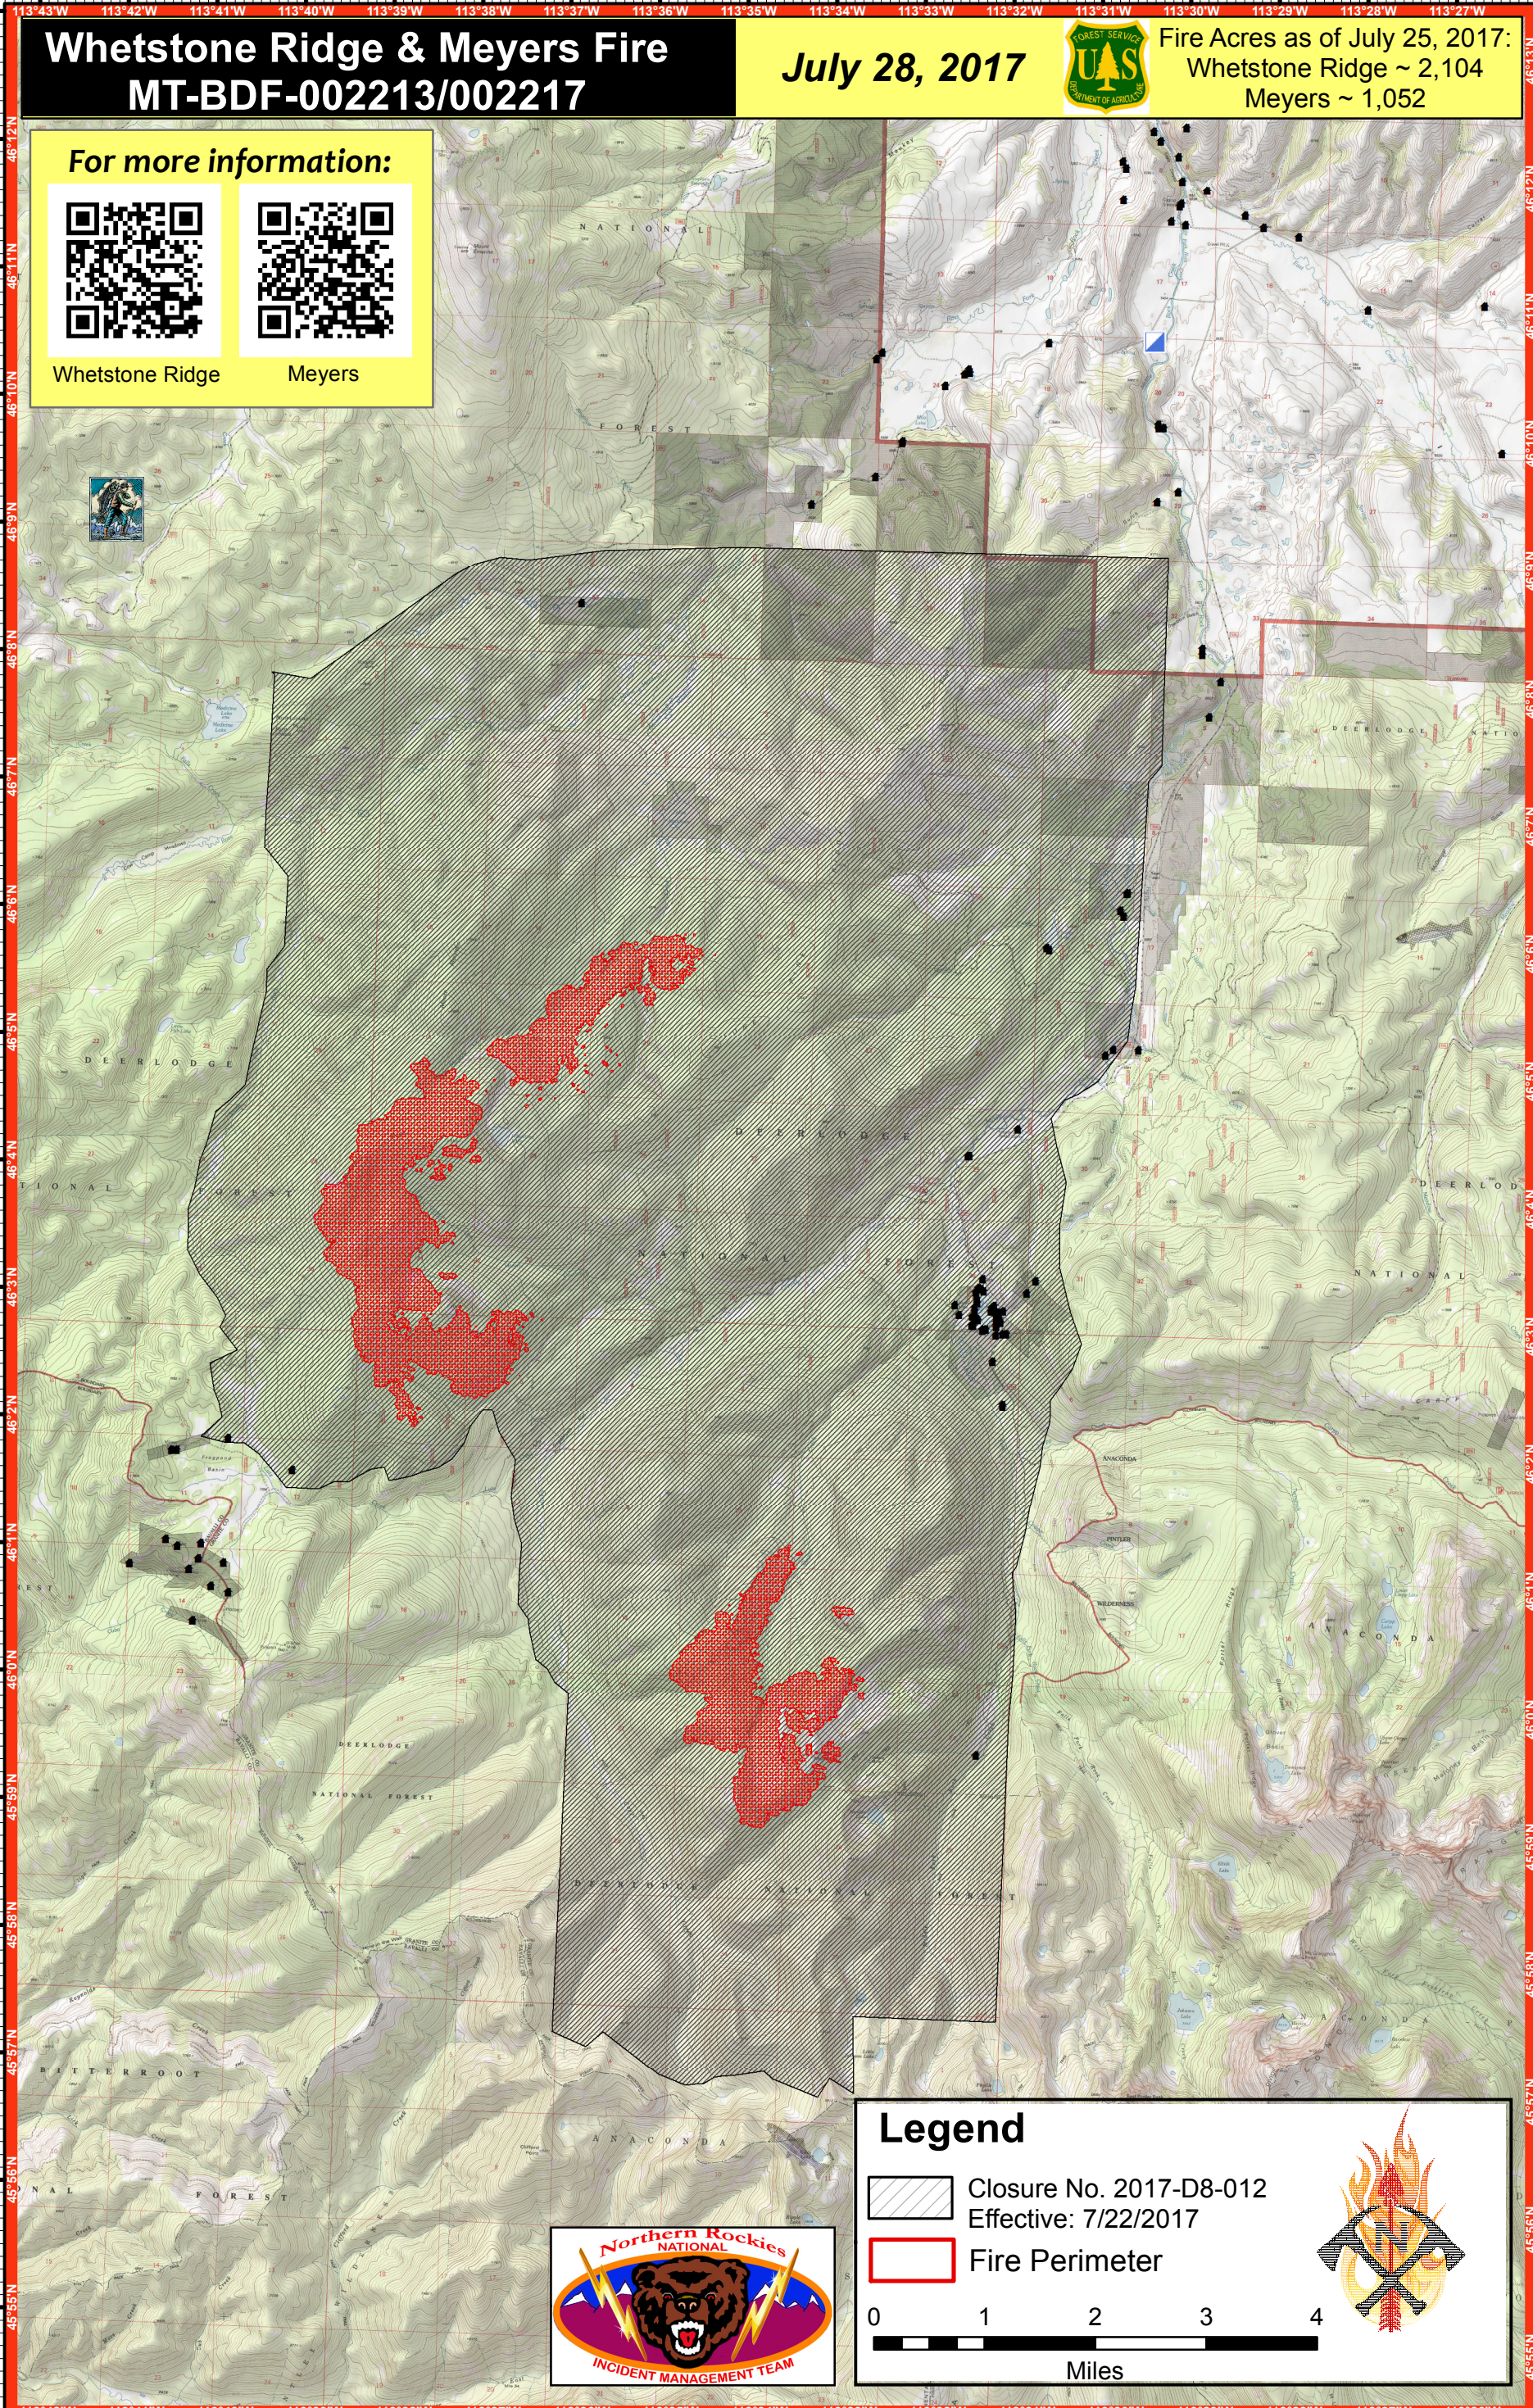

Whetstone Ridge & Meyers Fire MT-BDF-002213/002217

July 28, 2017

Fire Acres as of July 25, 2017:
Whetstone Ridge ~ 2,104
Meyers ~ 1,052

For more information:

Whetstone Ridge

Meyers

Legend

Closure No. 2017-D8-012
Effective: 7/22/2017

Fire Perimeter

Miles