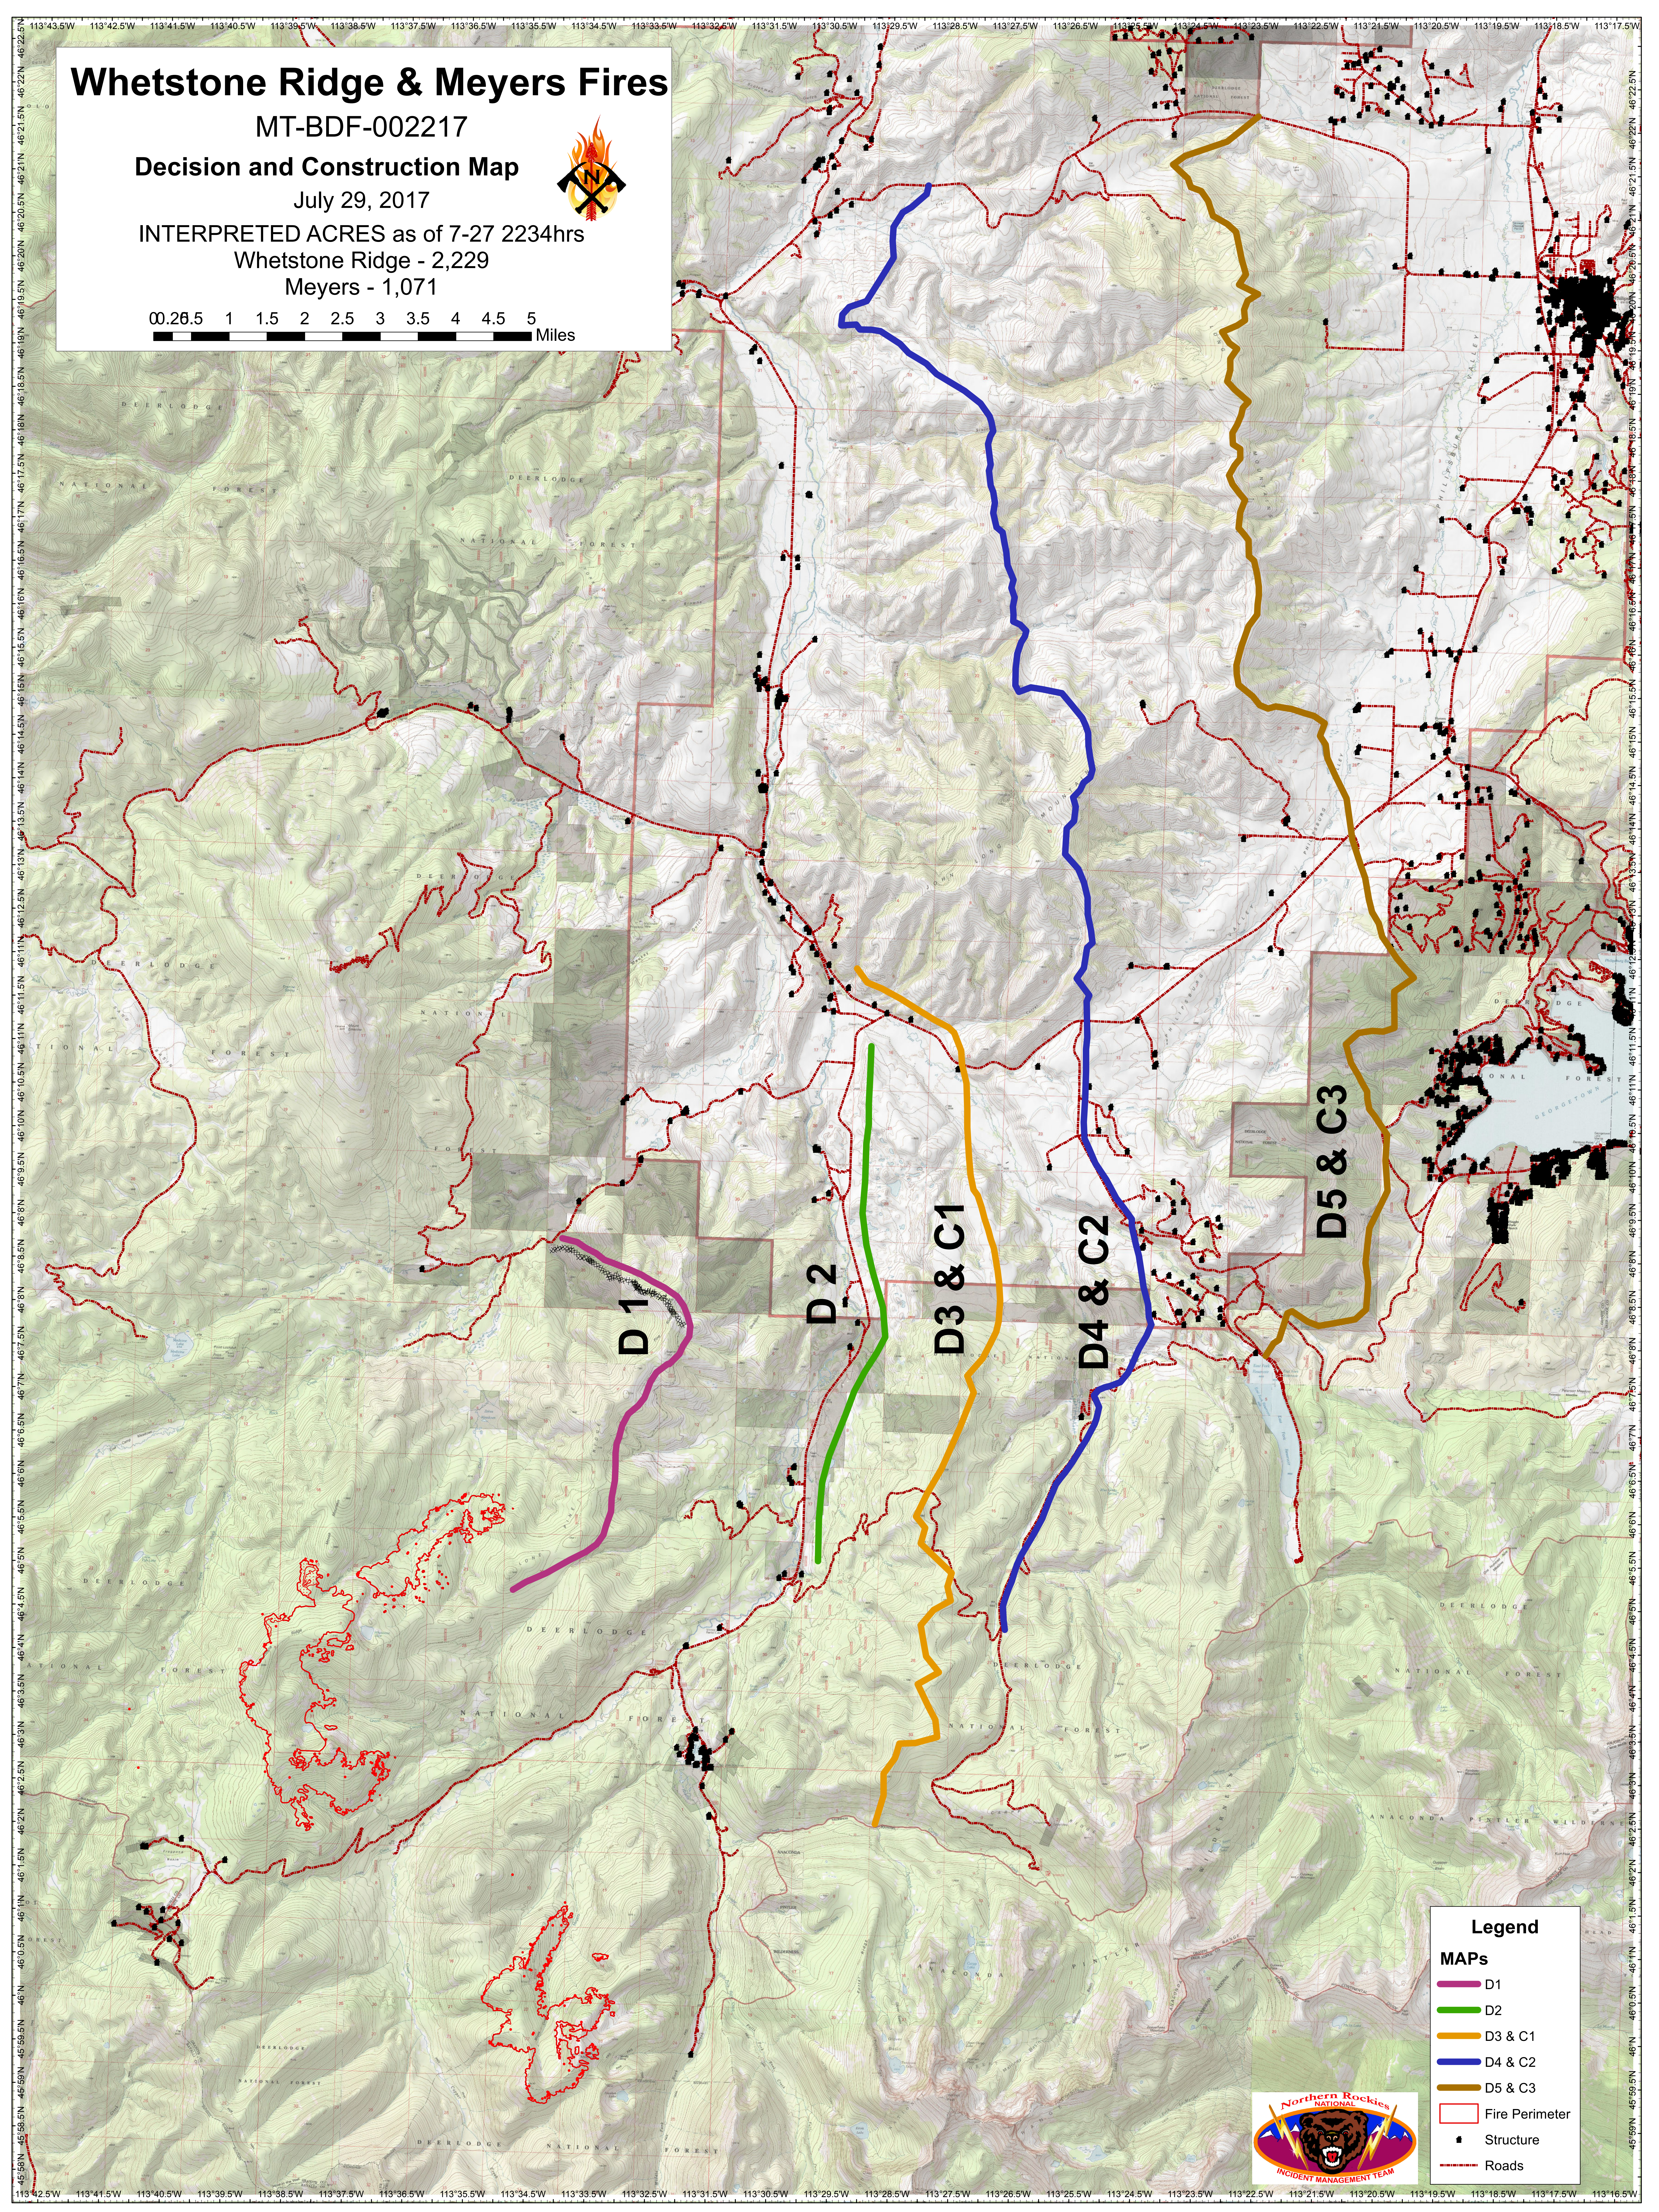

Whetstone Ridge & Meyers Fires

MT-BDF-002217

Decision and Construction Map

July 29, 2017

INTERPRETED ACRES as of 7-27 2234hrs

Whetstone Ridge - 2,229

Meyers - 1,071

Legend

MAPs

- D1
- D2
- D3 & C1
- D4 & C2
- D5 & C3

Fire Perimeter

Structure

Roads