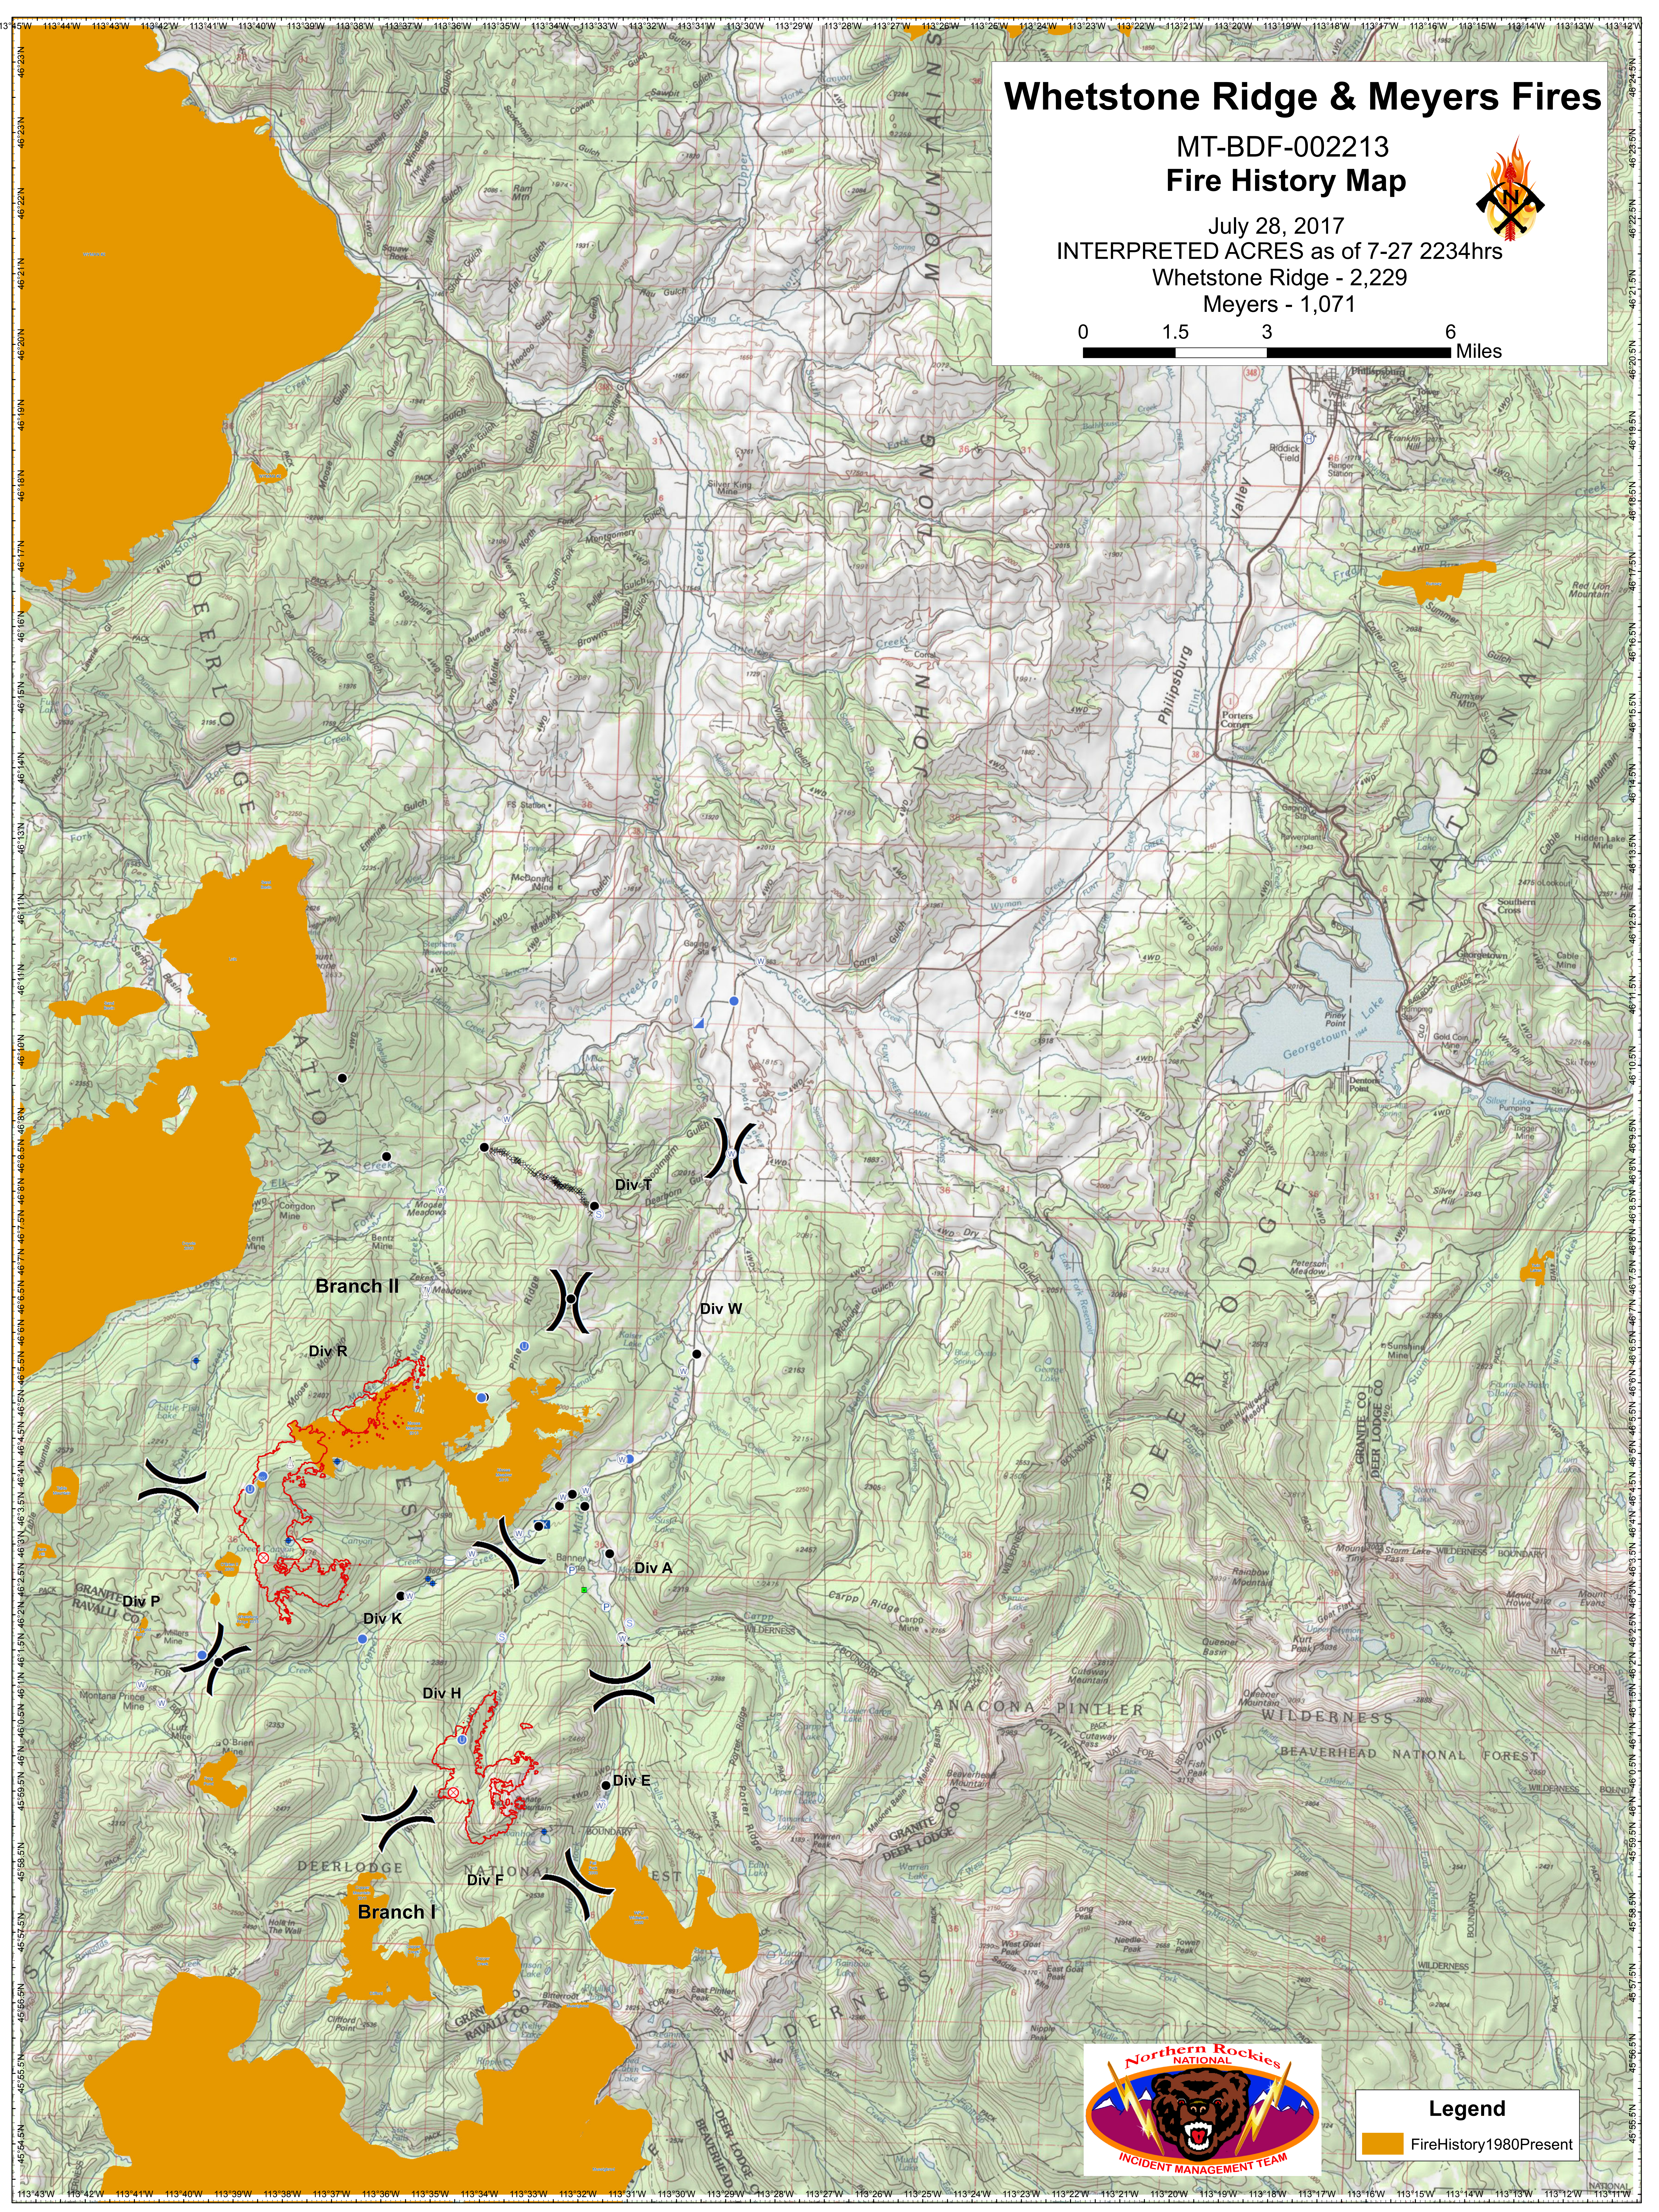

# Whetstone Ridge & Meyers Fires

MT-BDF-002213  
Fire History Map

July 28, 2017  
INTERPRETED ACRES as of 7-27 2234hrs  
Whetstone Ridge - 2,229  
Meyers - 1,071

Branch II

Div R

Div T

Div W

Div A

Div K

Div H

Div E

Div F

Branch I

Legend  
FireHistory1980Present