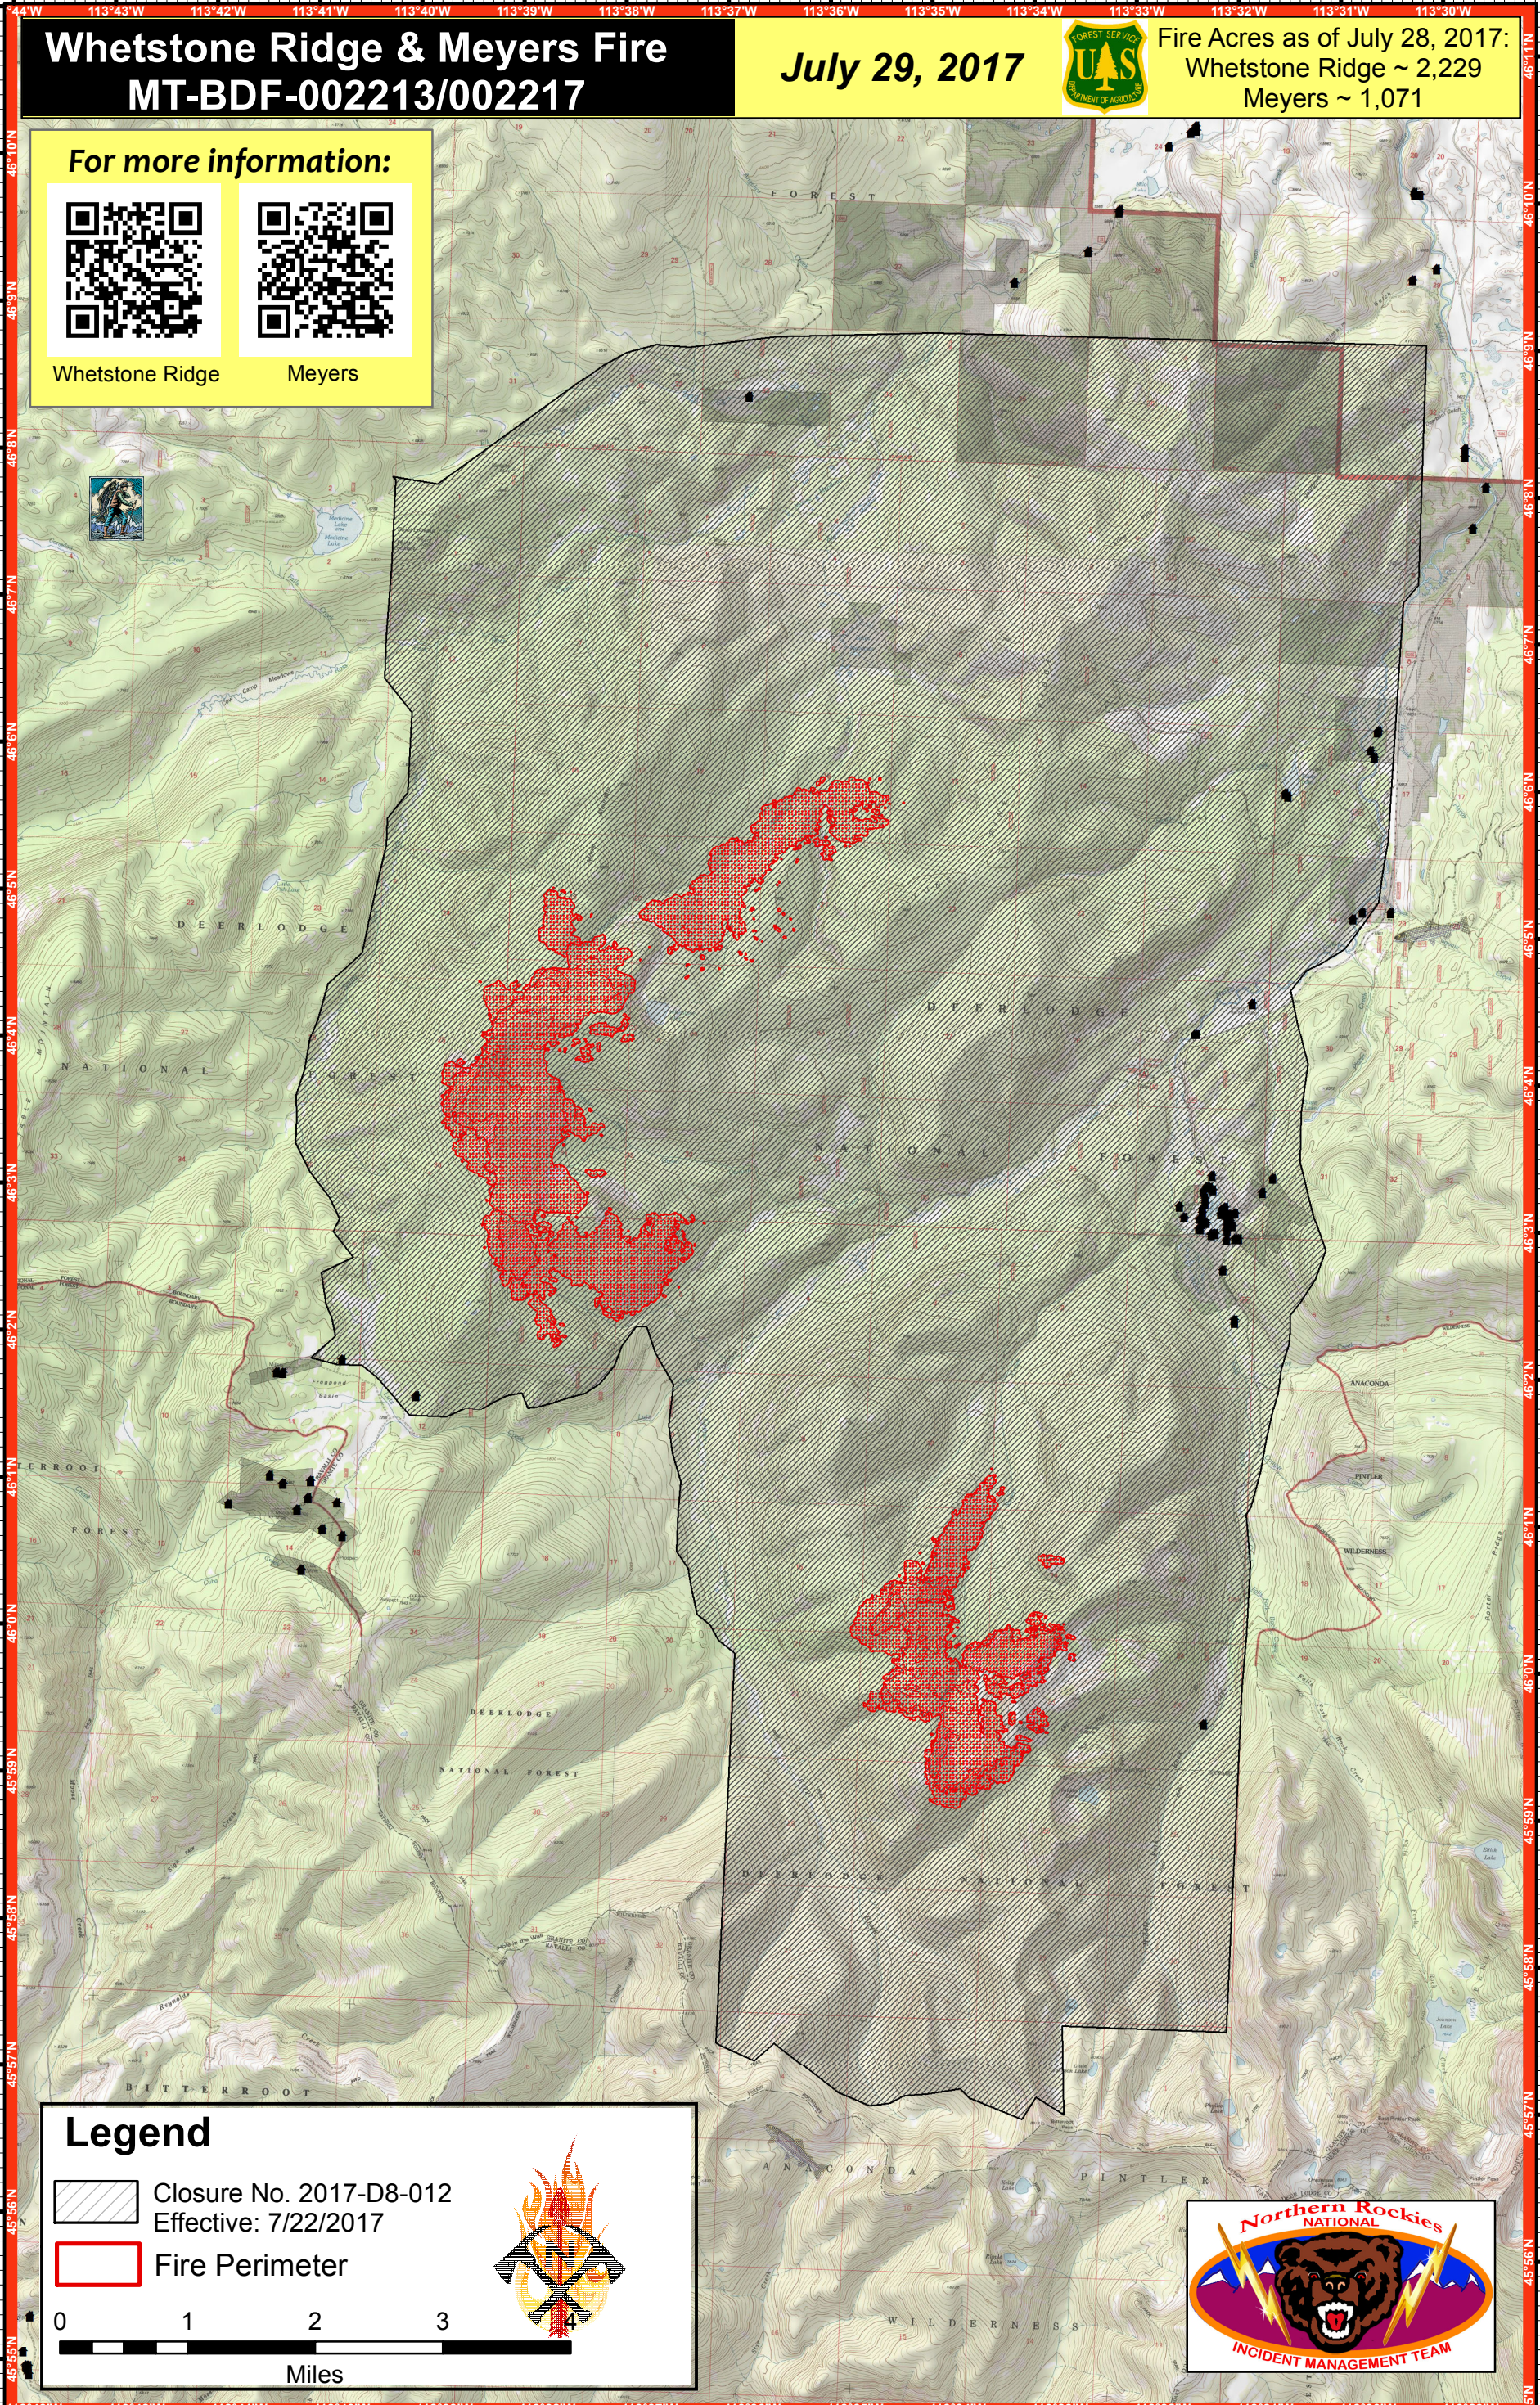

# Whetstone Ridge & Meyers Fire MT-BDF-002213/002217

July 29, 2017

Fire Acres as of July 28, 2017:  
Whetstone Ridge ~ 2,229  
Meyers ~ 1,071

For more information:

Whetstone Ridge

Meyers

## Legend

- Closure No. 2017-D8-012  
Effective: 7/22/2017
- Fire Perimeter