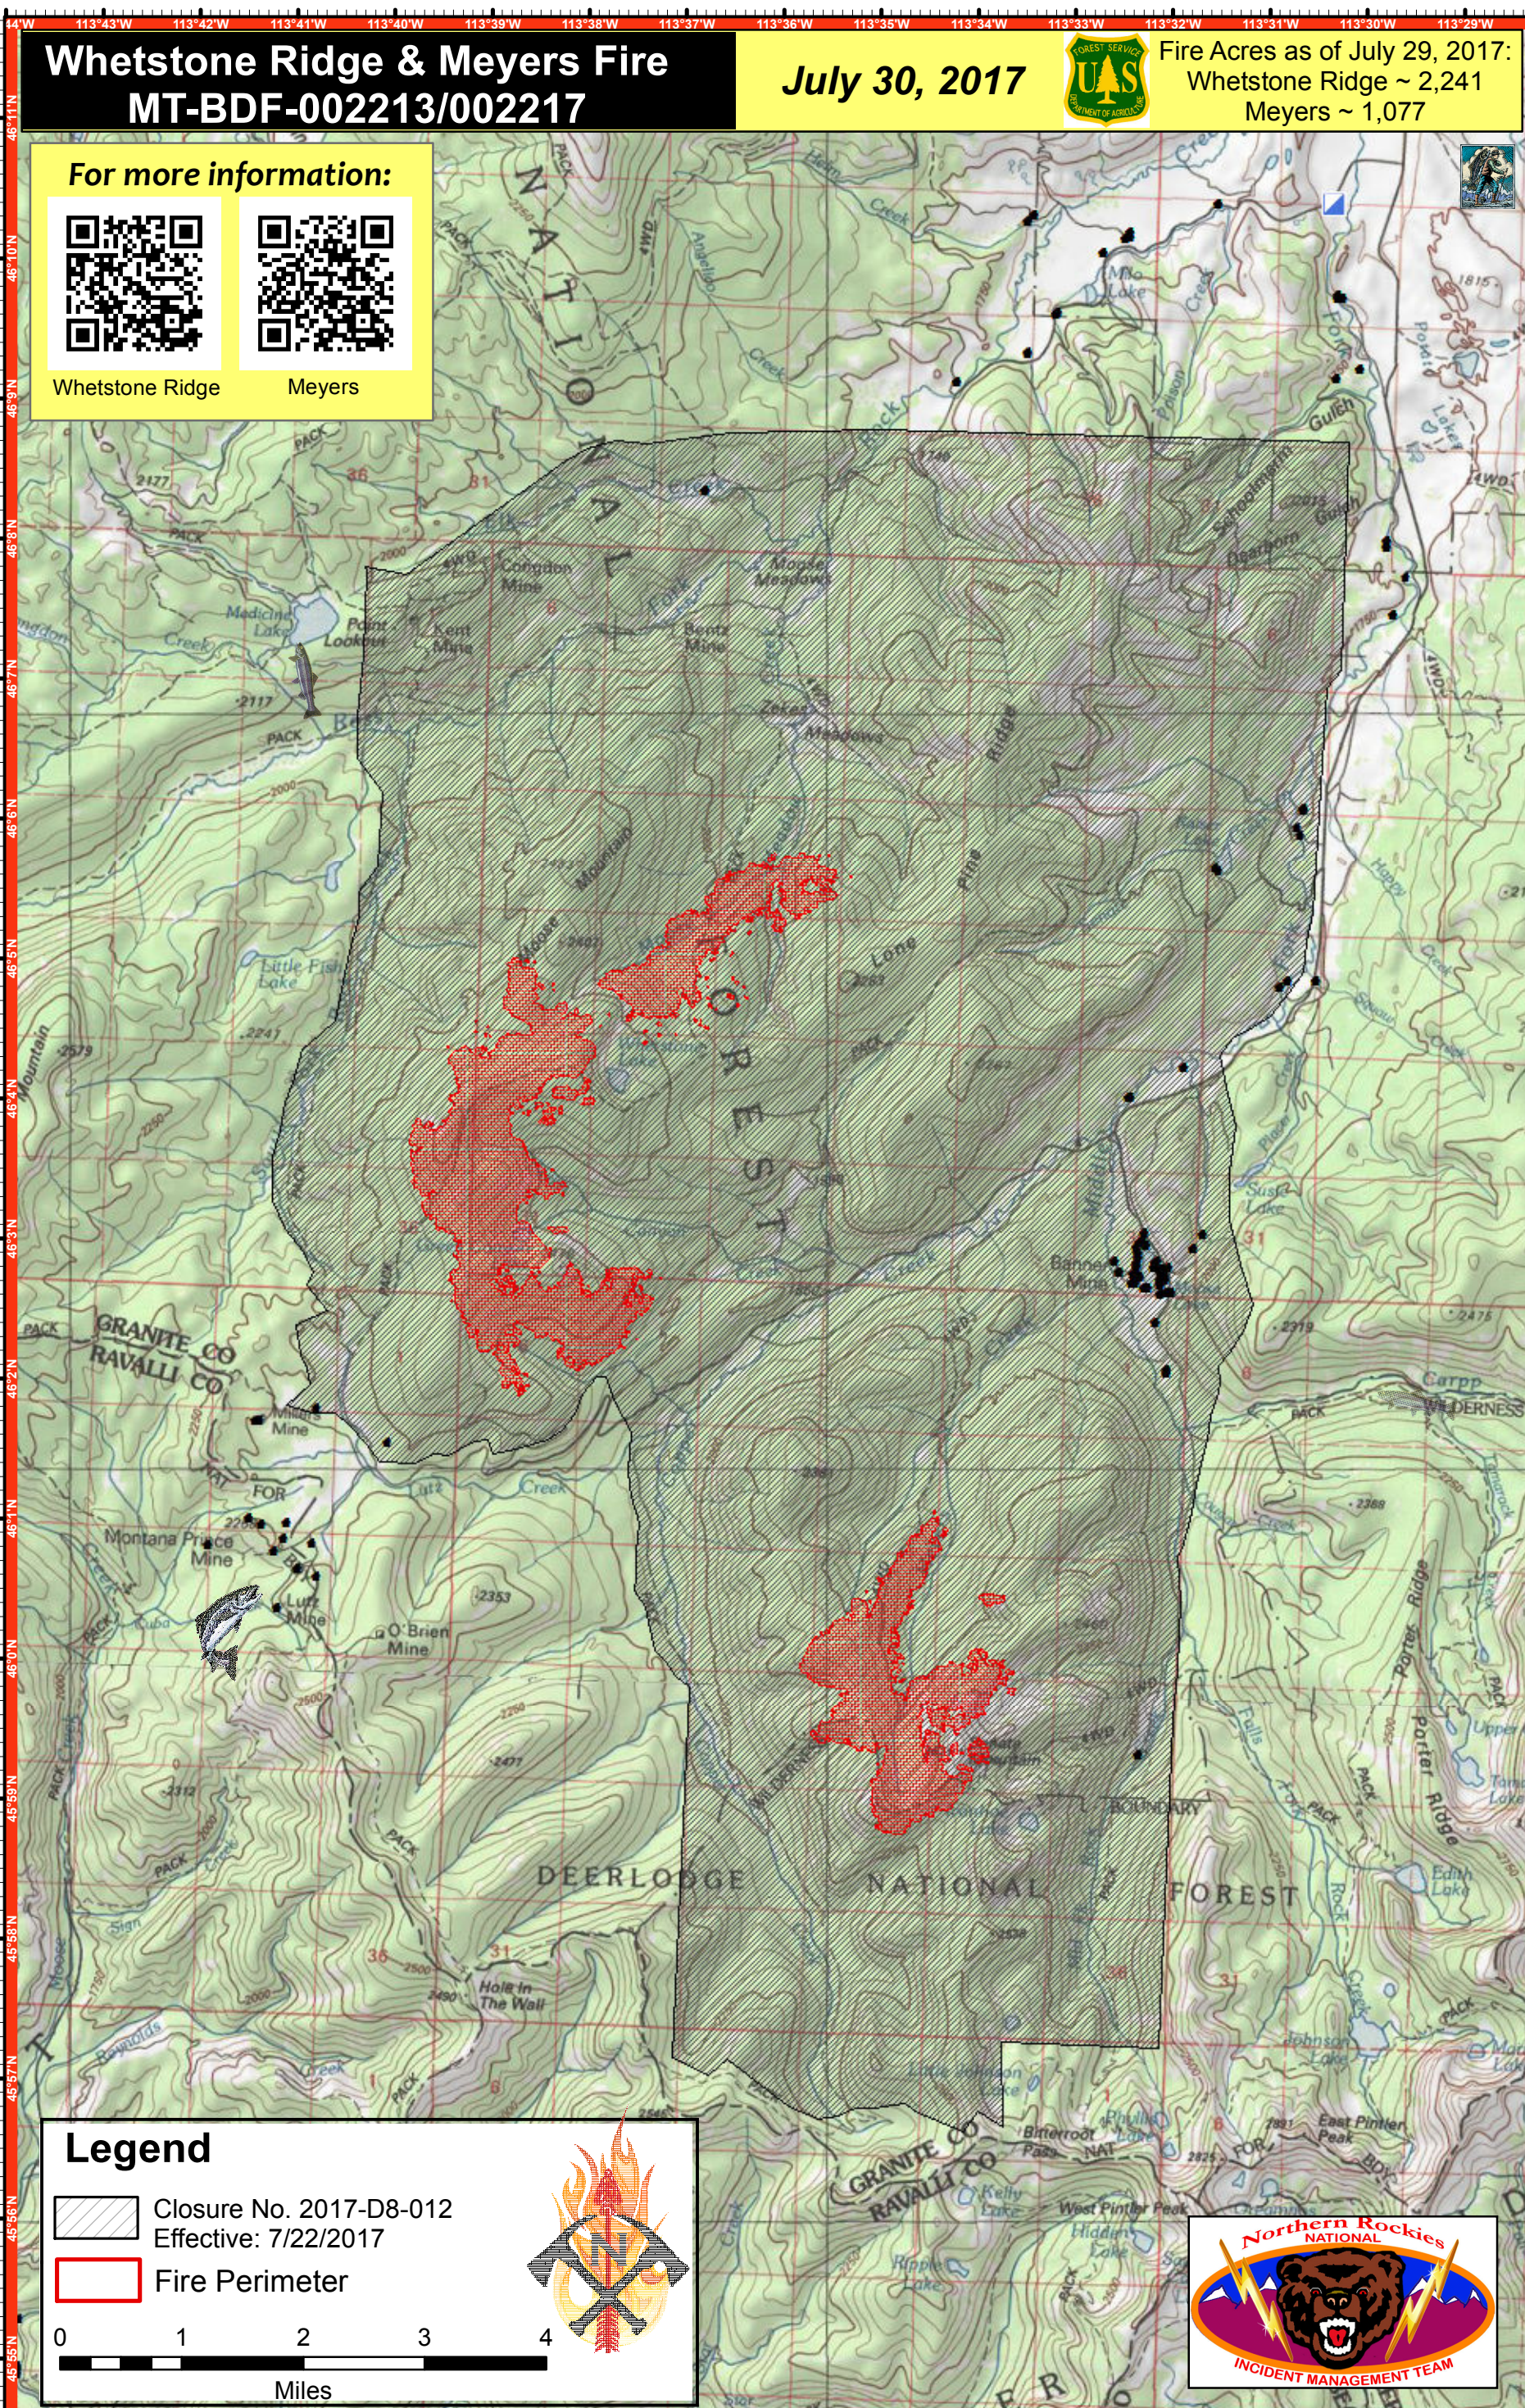

# Whetstone Ridge & Meyers Fire MT-BDF-002213/002217

July 30, 2017

Fire Acres as of July 29, 2017:  
Whetstone Ridge ~ 2,241  
Meyers ~ 1,077

For more information:

Whetstone Ridge

Meyers

## Legend

-  Closure No. 2017-D8-012  
Effective: 7/22/2017
-  Fire Perimeter