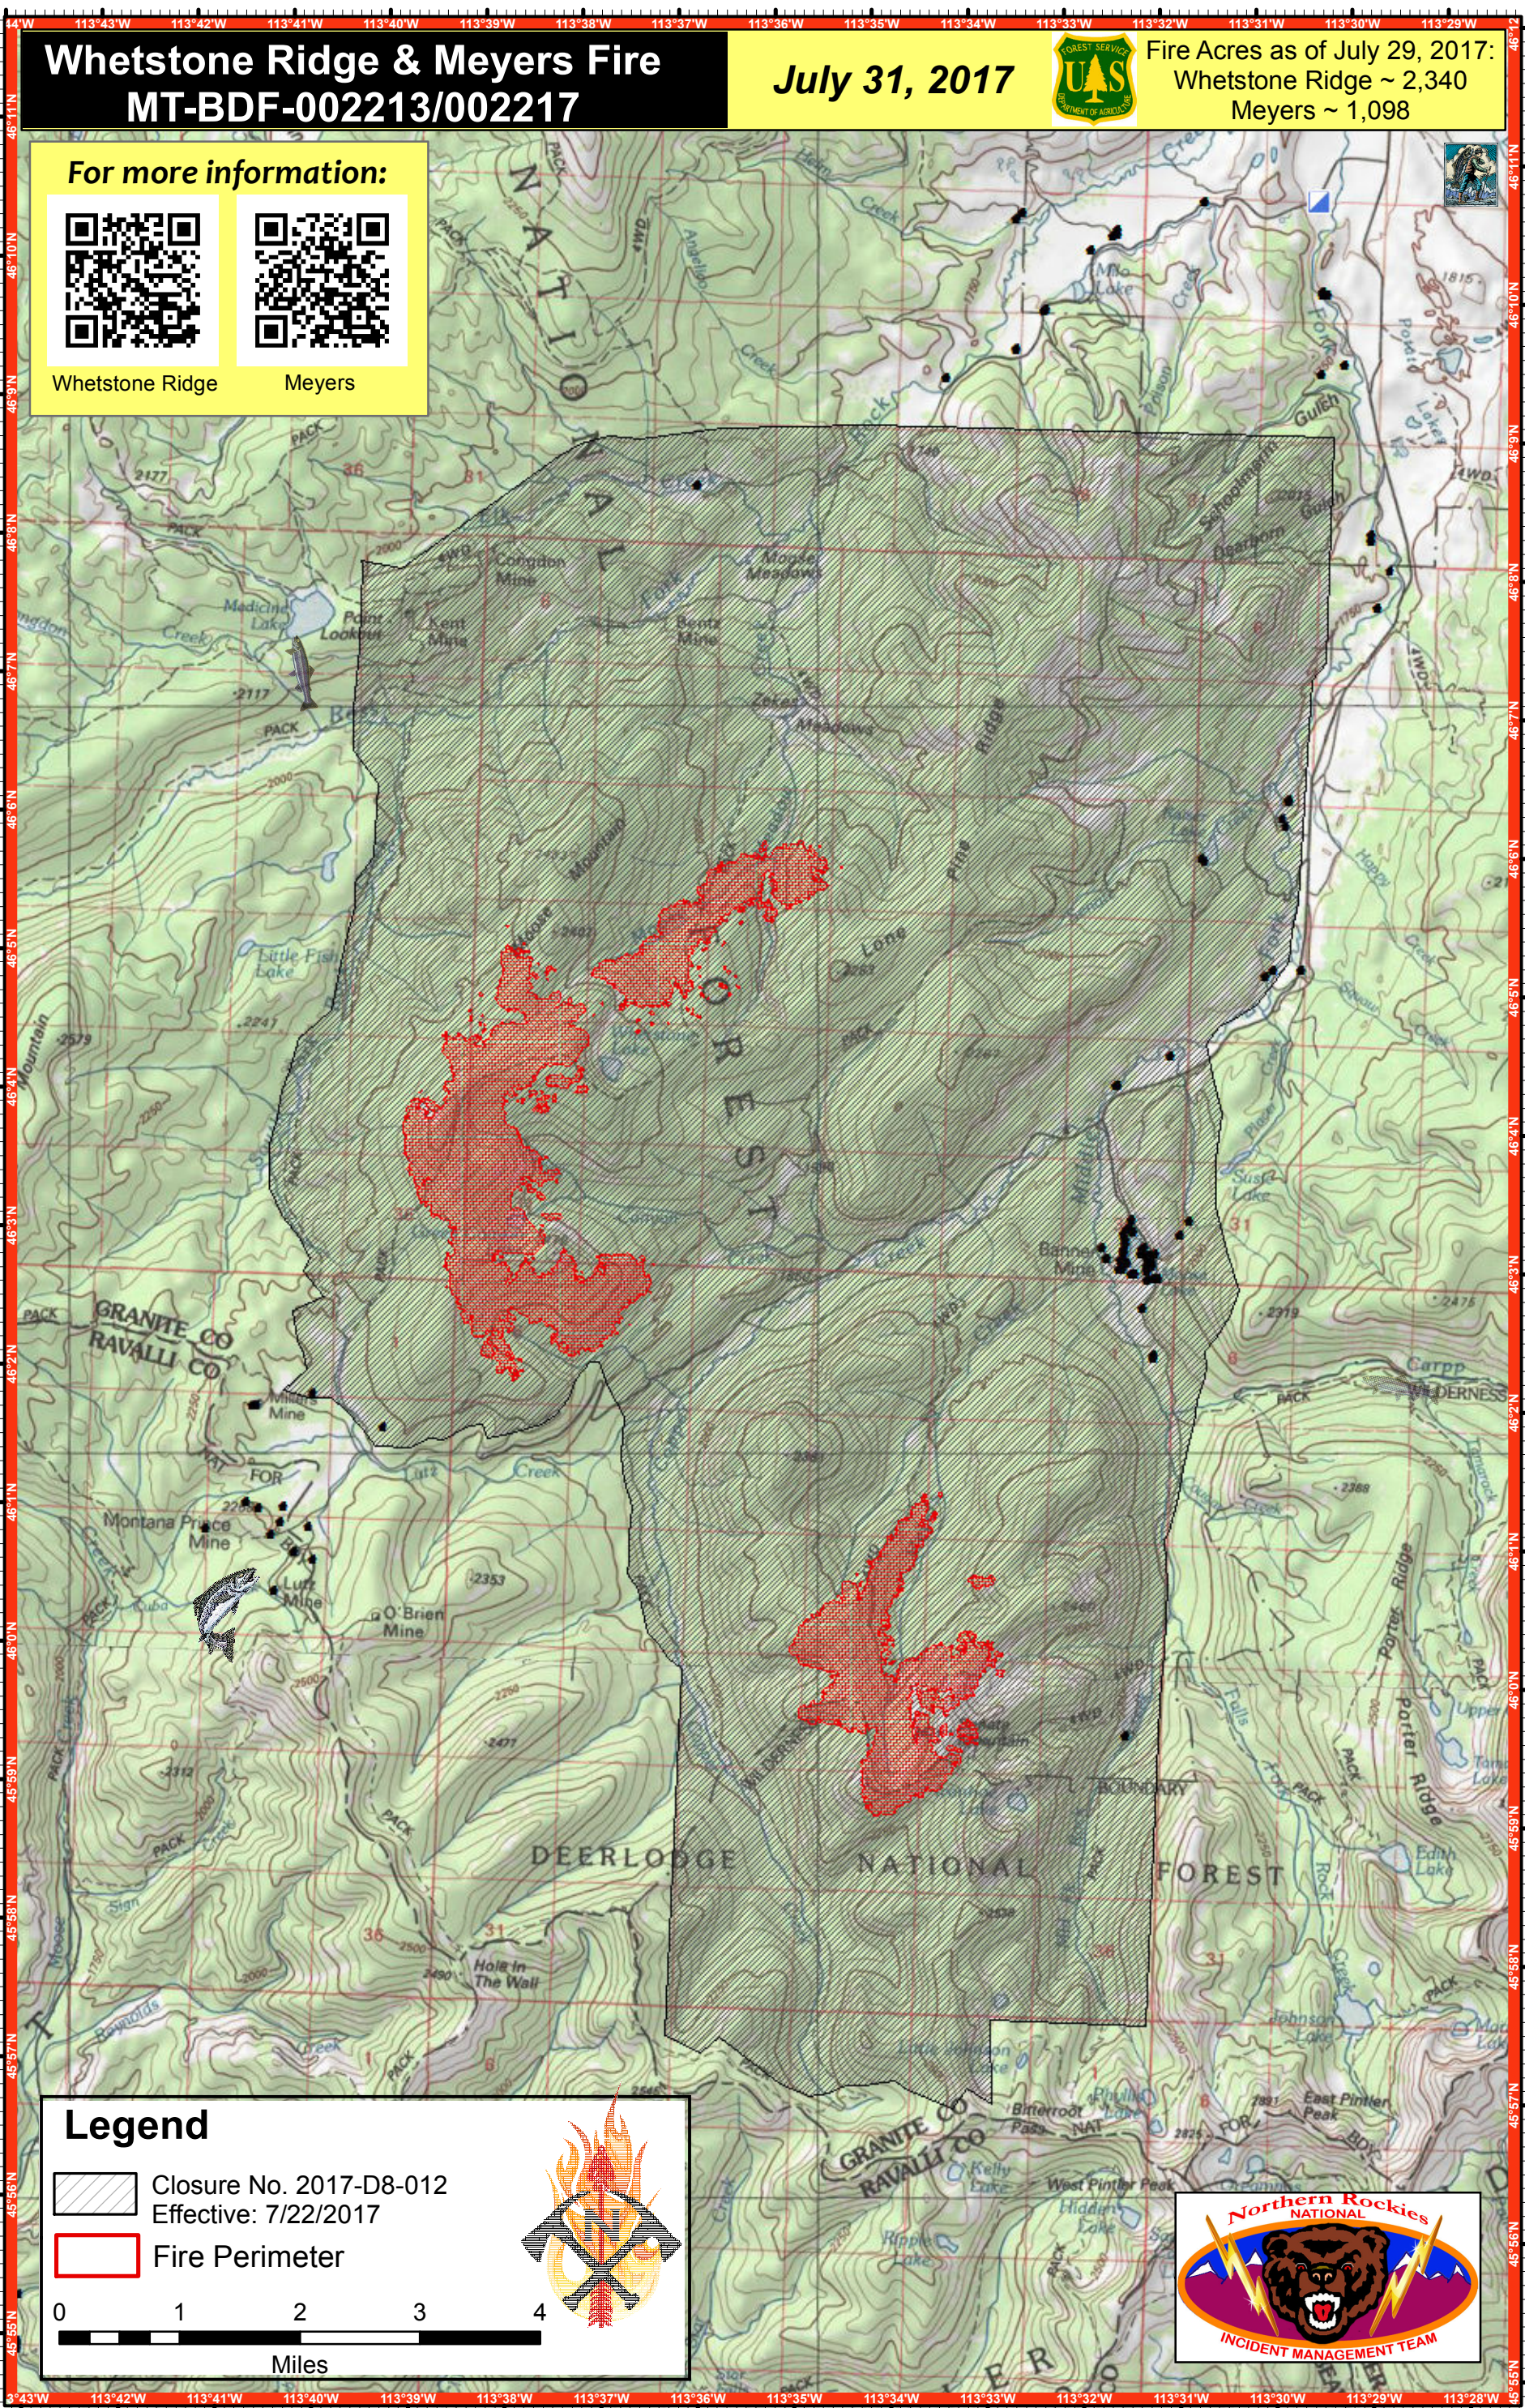

Whetstone Ridge & Meyers Fire MT-BDF-002213/002217

July 31, 2017

Fire Acres as of July 29, 2017:
Whetstone Ridge ~ 2,340
Meyers ~ 1,098

For more information:

Whetstone Ridge

Meyers

Legend

- Closure No. 2017-D8-012
Effective: 7/22/2017
- Fire Perimeter