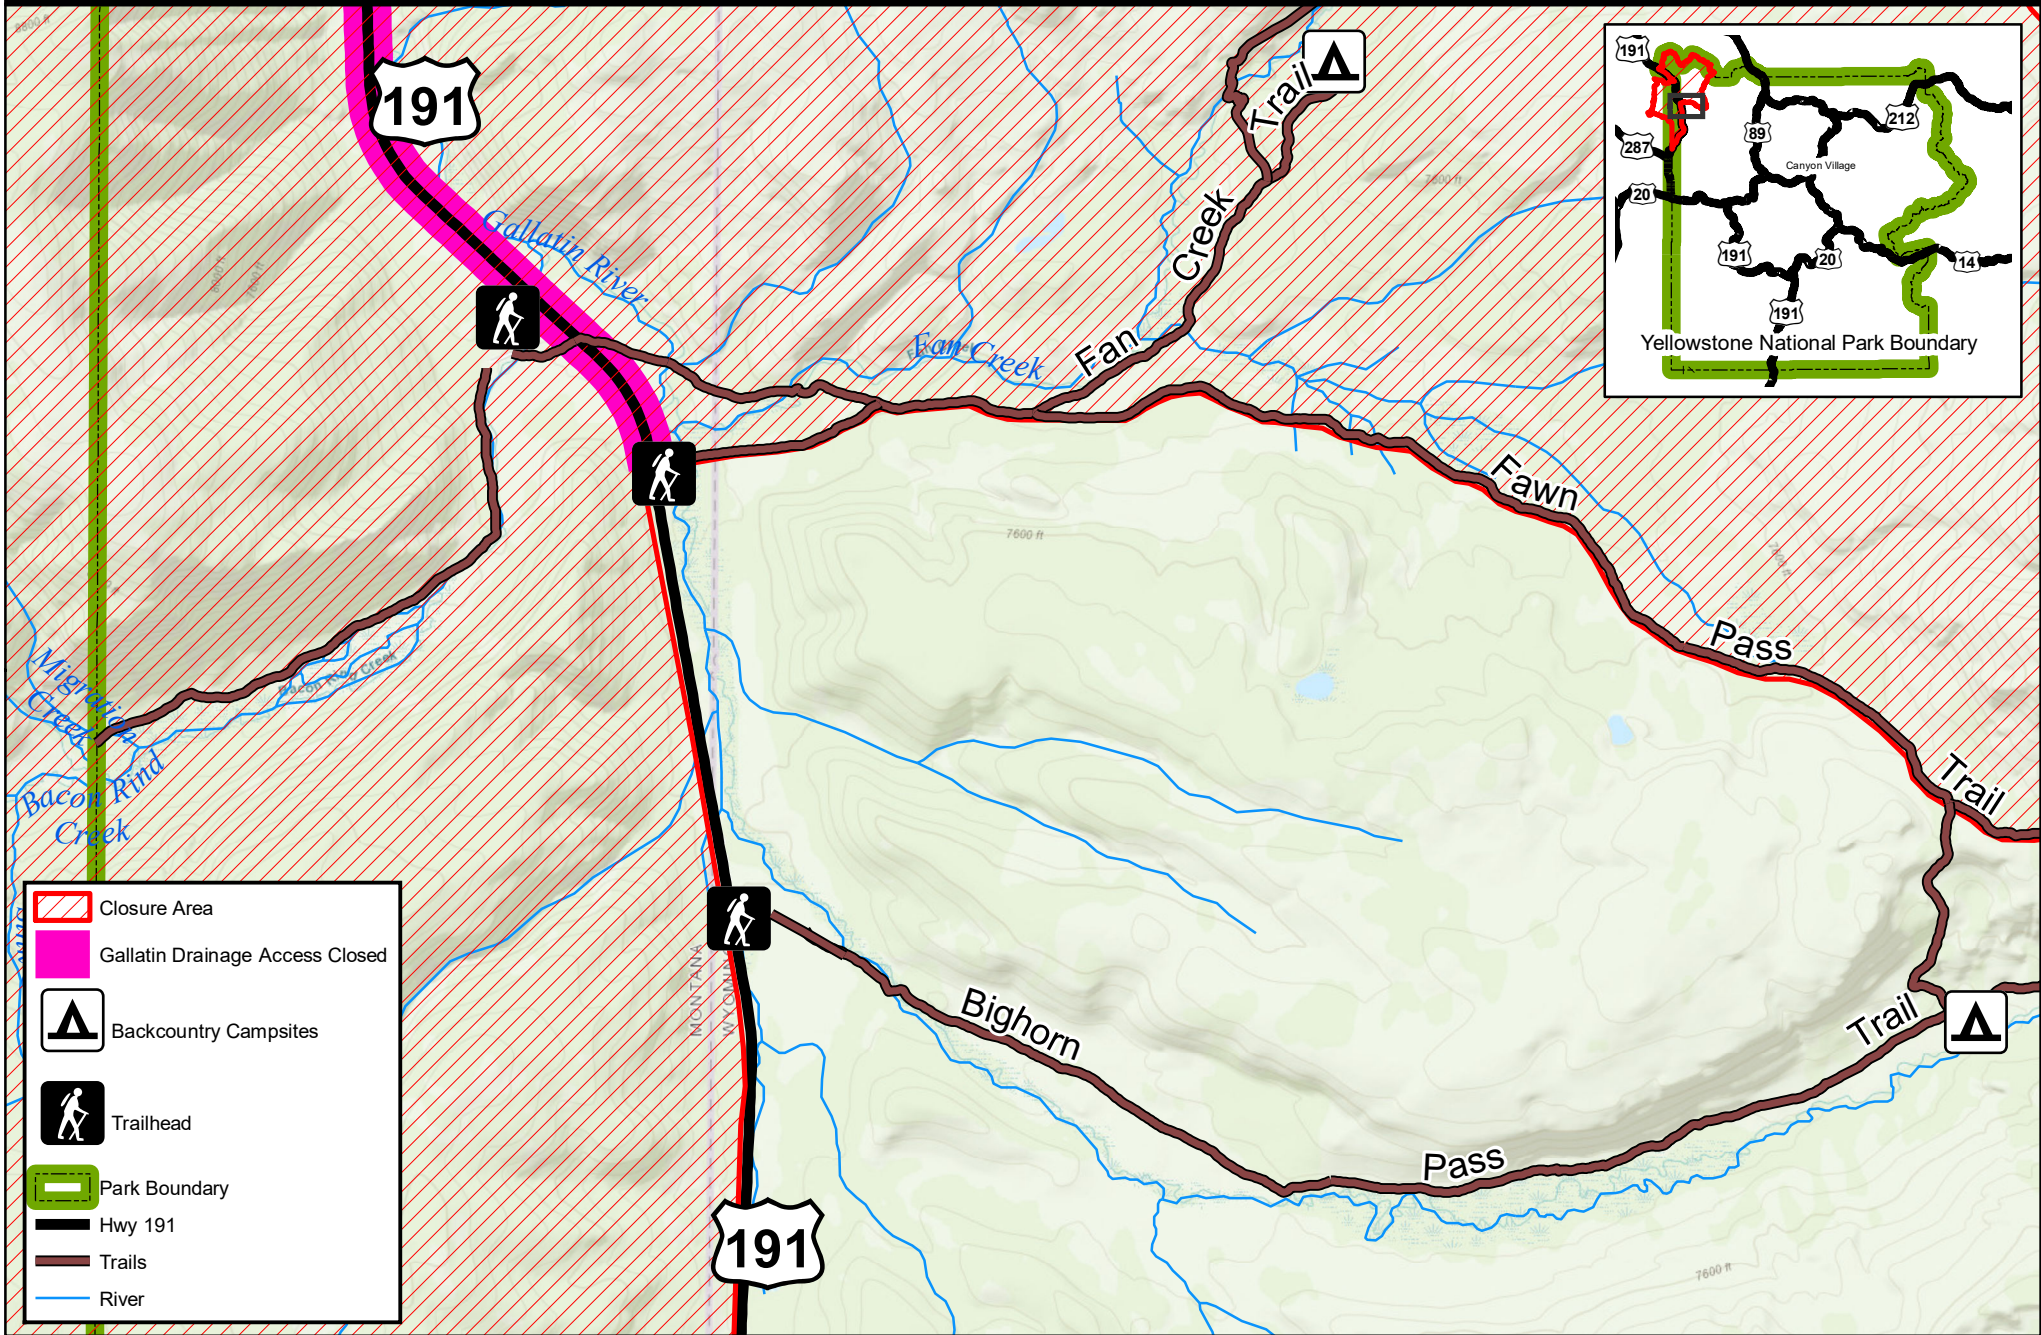

NPS Closure Area for Bacon Rind Fire

- Closure Area
- Gallatin Drainage Access Closed
- Backcountry Campsites
- Trailhead
- Park Boundary
- Hwy 191
- Trails
- River

Closure Order Effective 08/14/2018 Until Rescinded
US Highway 191 is Open
reduce speed to 45 mph