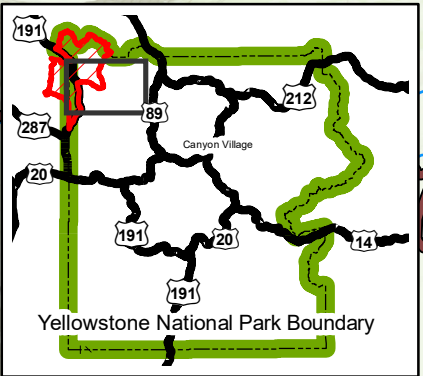

# NPS Closure Area for Bacon Rind Fire

- Closure Area
- Gallatin Drainage Access Closed
- Backcountry Campsites
- Trailhead
- Backcountry Cabins
- Park Boundary
- Hwy 191
- Trails
- River

Closure Order Effective 08/14/2018 Until Rescinded  
 US Highway 191 is Open  
 reduce speed to 45 mph