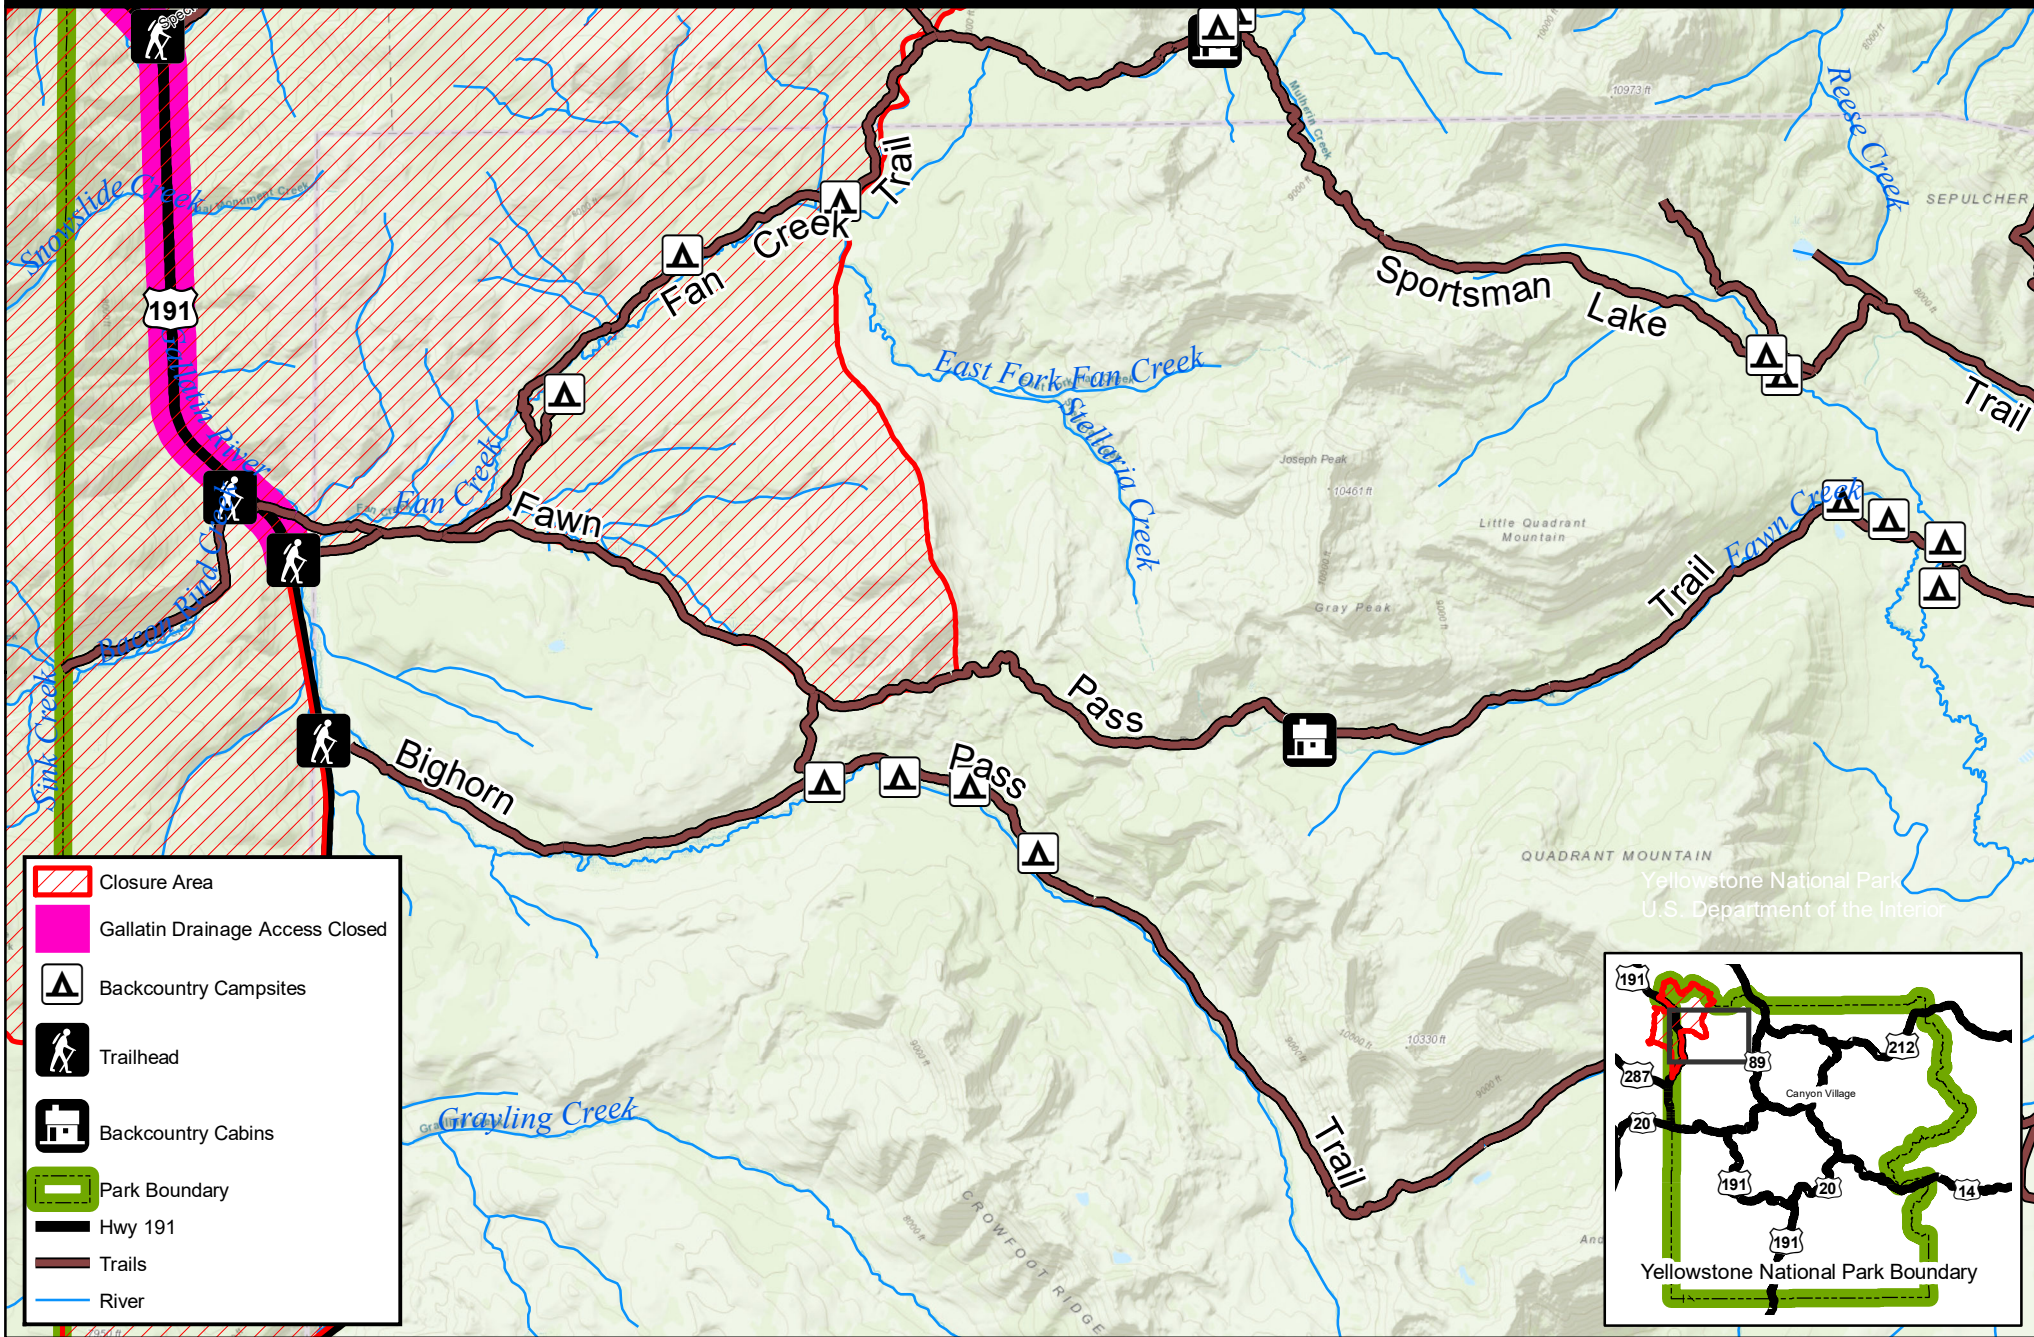

# NPS Closure Area for Bacon Rind Fire

- Closure Area
- Gallatin Drainage Access Closed
- Backcountry Campsites
- Trailhead
- Backcountry Cabins
- Park Boundary
- Hwy 191
- Trails
- River

Closure Order Effective 08/14/2018 Until Rescinded  
 US Highway 191 is Open  
 reduce speed to 45 mph