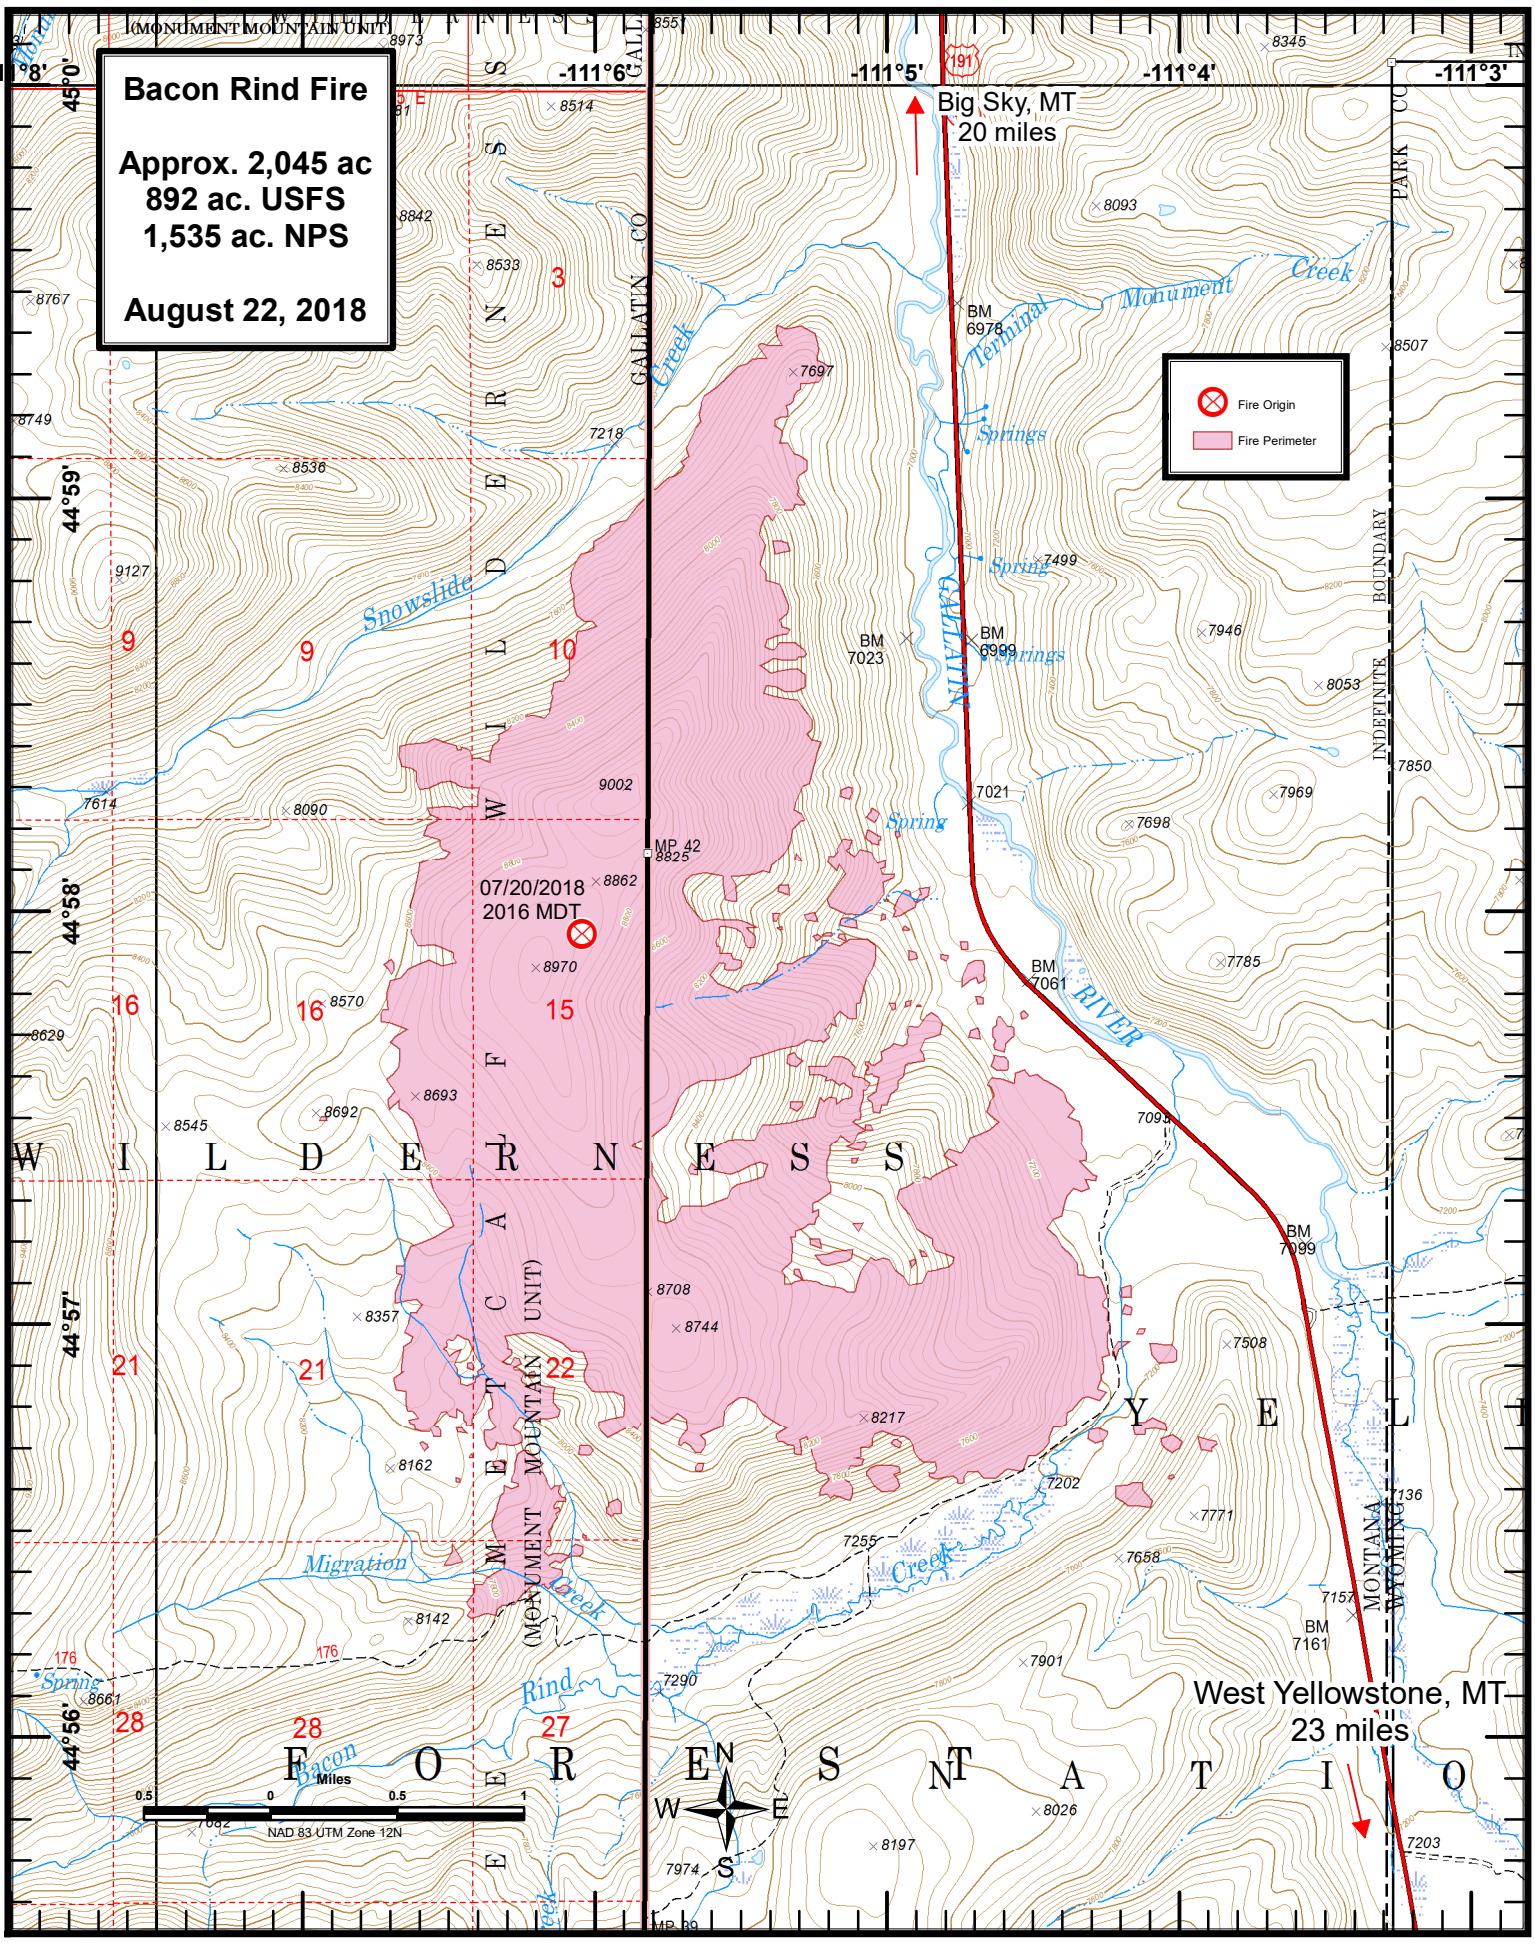

Bacon Rind Fire

Approx. 2,045 ac
892 ac. USFS
1,535 ac. NPS

August 22, 2018

Legend:
Fire Origin (Red circle with 'X')
Fire Perimeter (Pink shaded area)

Big Sky, MT
20 miles

West Yellowstone, MT
23 miles