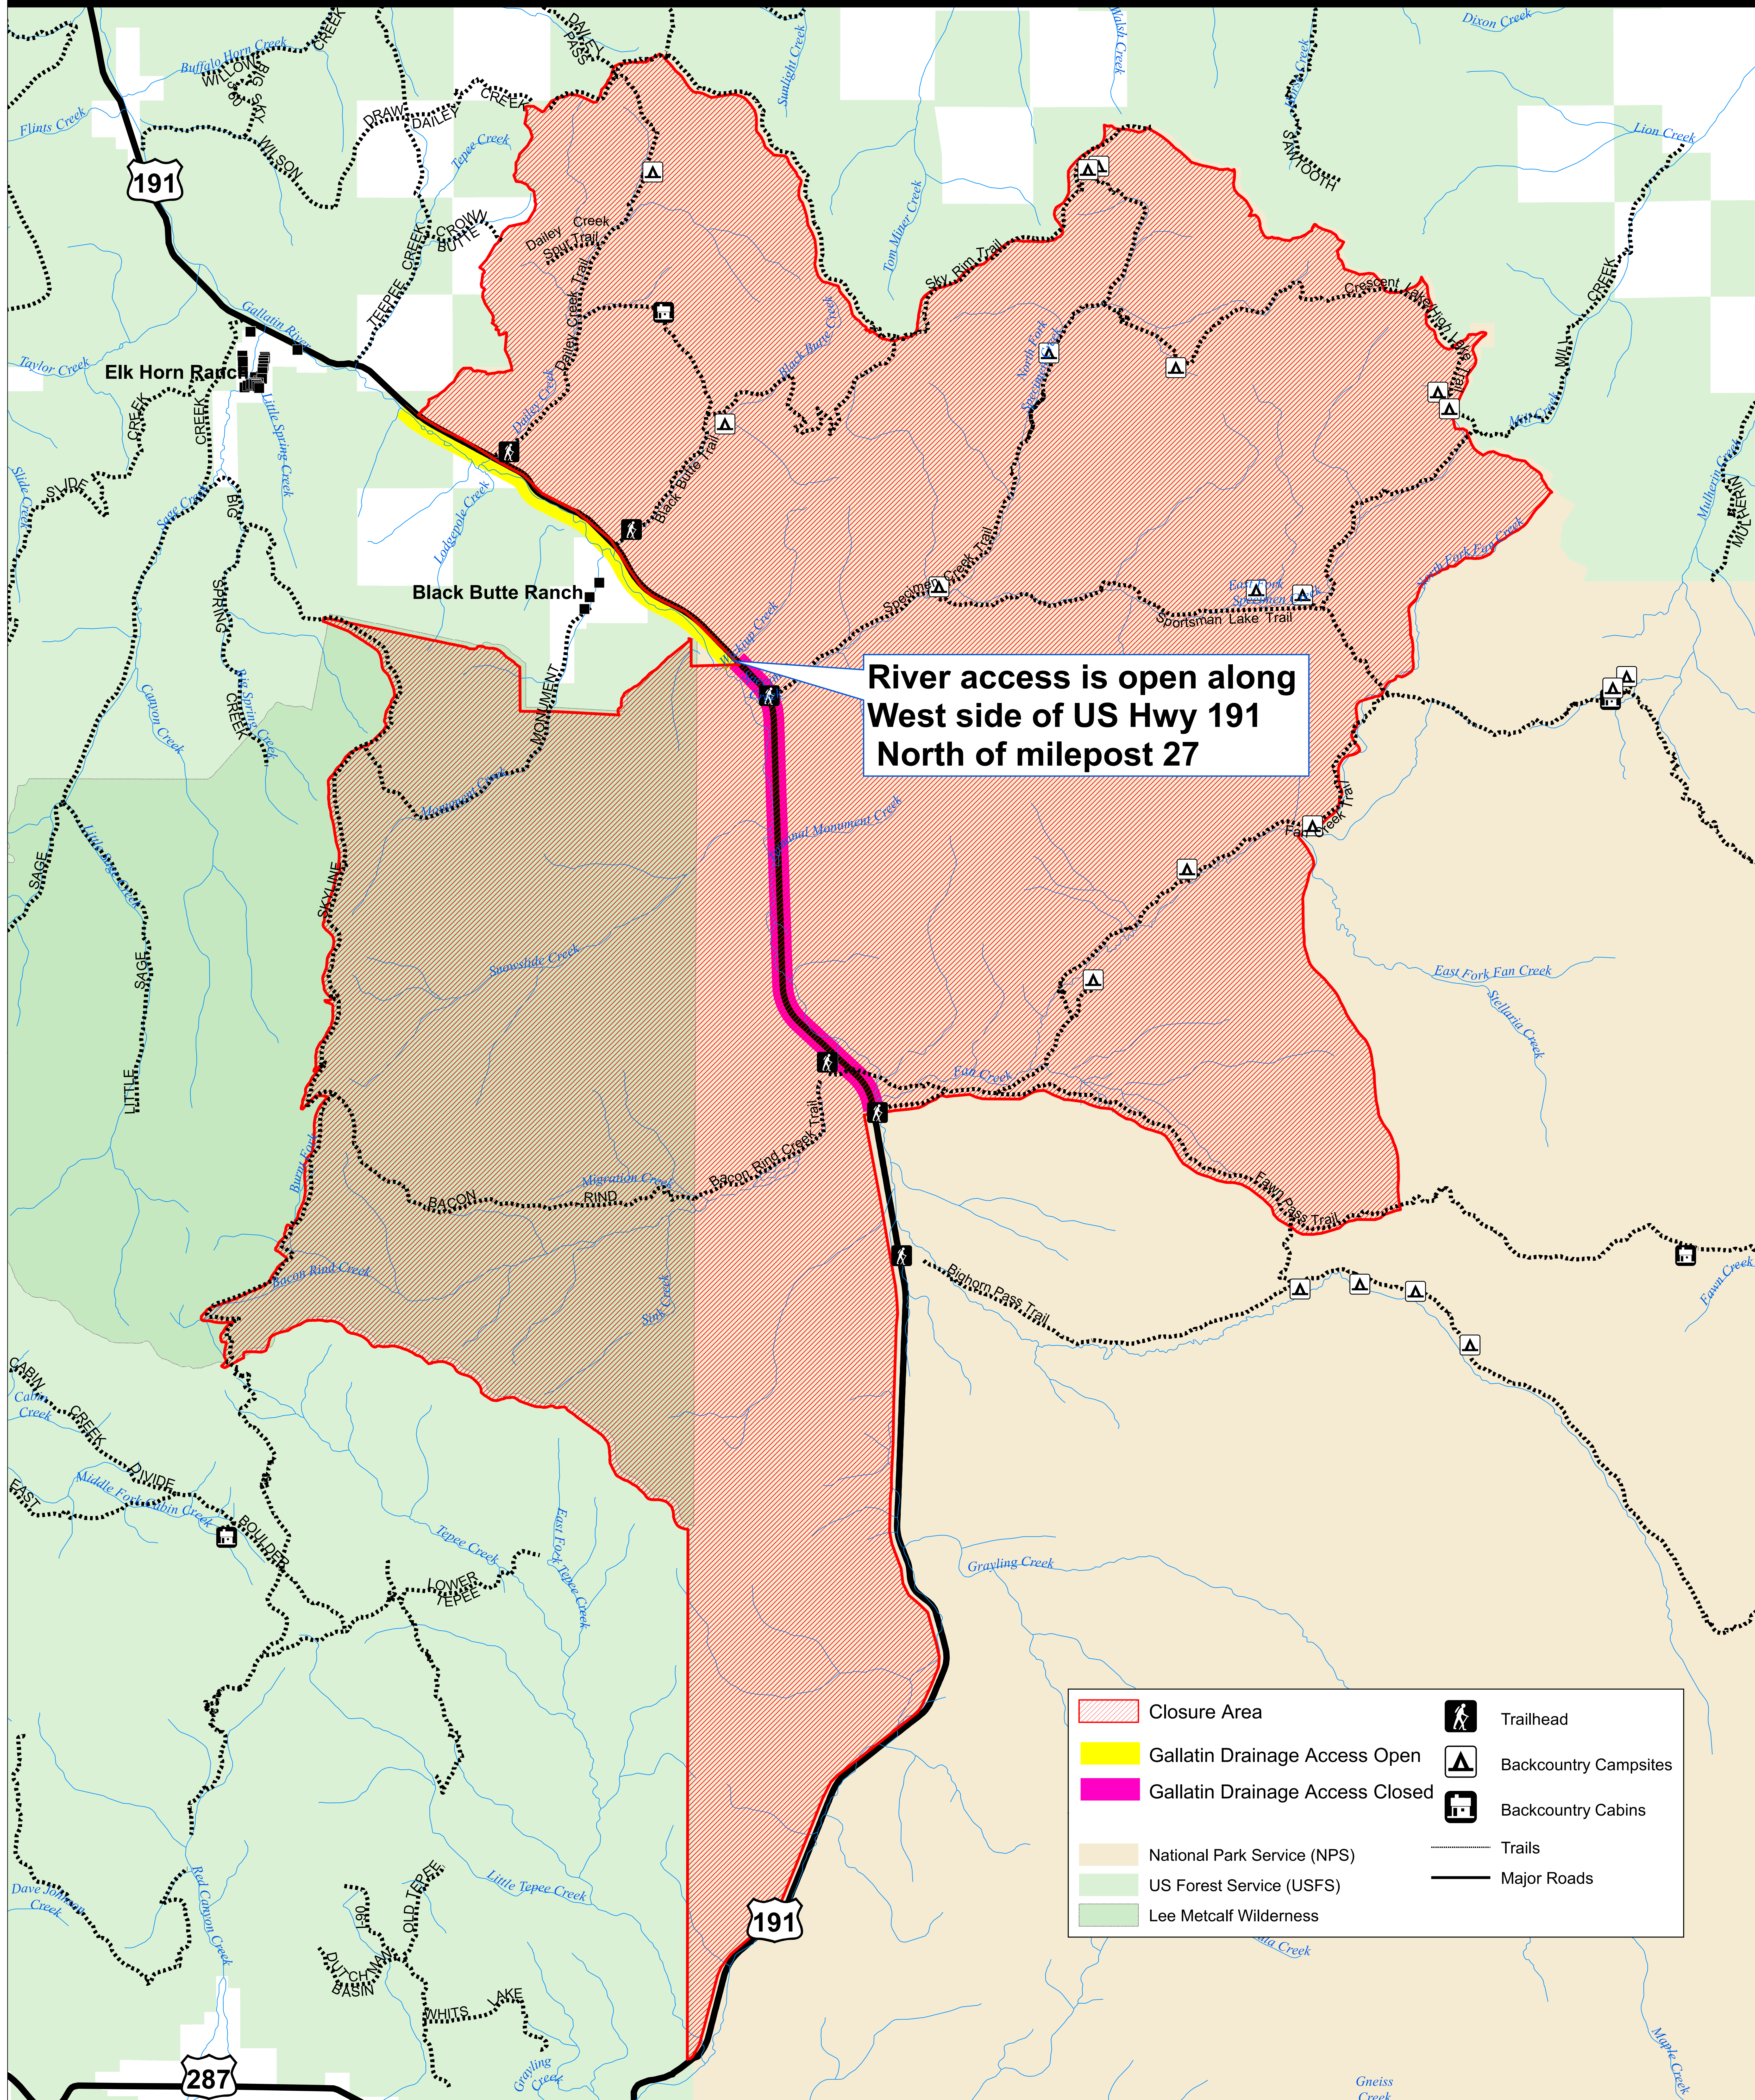

Closure Area for Bacon Rind

River access is open along
West side of US Hwy 191
North of milepost 27

	Closure Area		Trailhead
	Gallatin Drainage Access Open		Backcountry Campsites
	Gallatin Drainage Access Closed		Backcountry Cabins
	National Park Service (NPS)		Trails
	US Forest Service (USFS)		Major Roads
	Lee Metcalf Wilderness		

Closure Order Effective 08/14/2018 Until Rescinded
US Highway 191 is Open
reduce speed to 45 mph