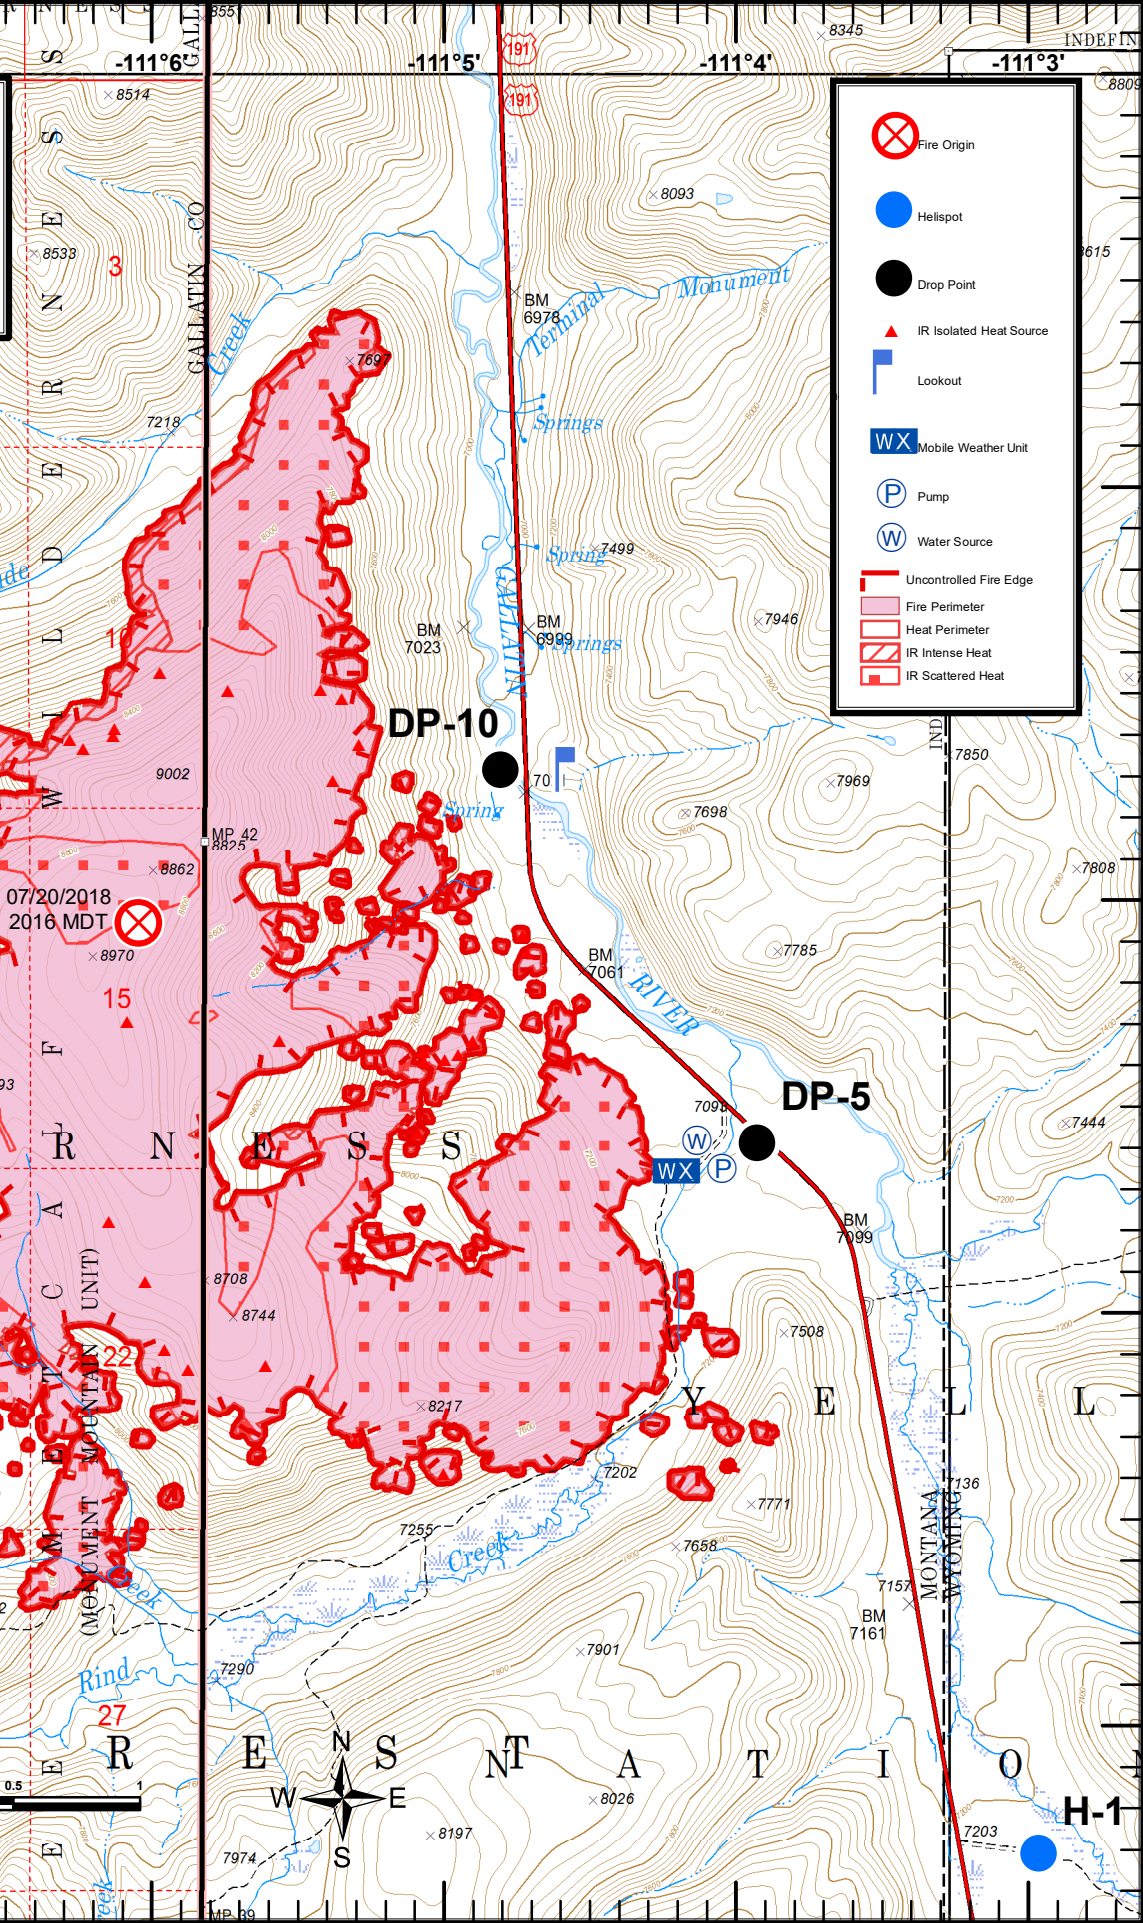

**Bacon Rind**  
Approx. 2,045 ac  
MT-CGF-000095

**IAP**  
August 26, 2018

Legend for fire incident symbols:

- Fire Origin: Red circle with an 'X' inside.
- Hellspot: Blue circle.
- Drop Point: Black circle.
- IR Isolated Heat Source: Red triangle.
- Lookout: Blue square with a white 'L'.
- Mobile Weather Unit: Blue square with 'WX' inside.
- Pump: Blue circle with a 'P' inside.
- Water Source: Blue circle with a 'W' inside.
- Uncontrolled Fire Edge: Red dashed line.
- Fire Perimeter: Red solid line.
- Heat Perimeter: Red solid line with a red dashed border.
- IR Intense Heat: Red square with a diagonal line.
- IR Scattered Heat: Red square with a red 'X' inside.

H-1