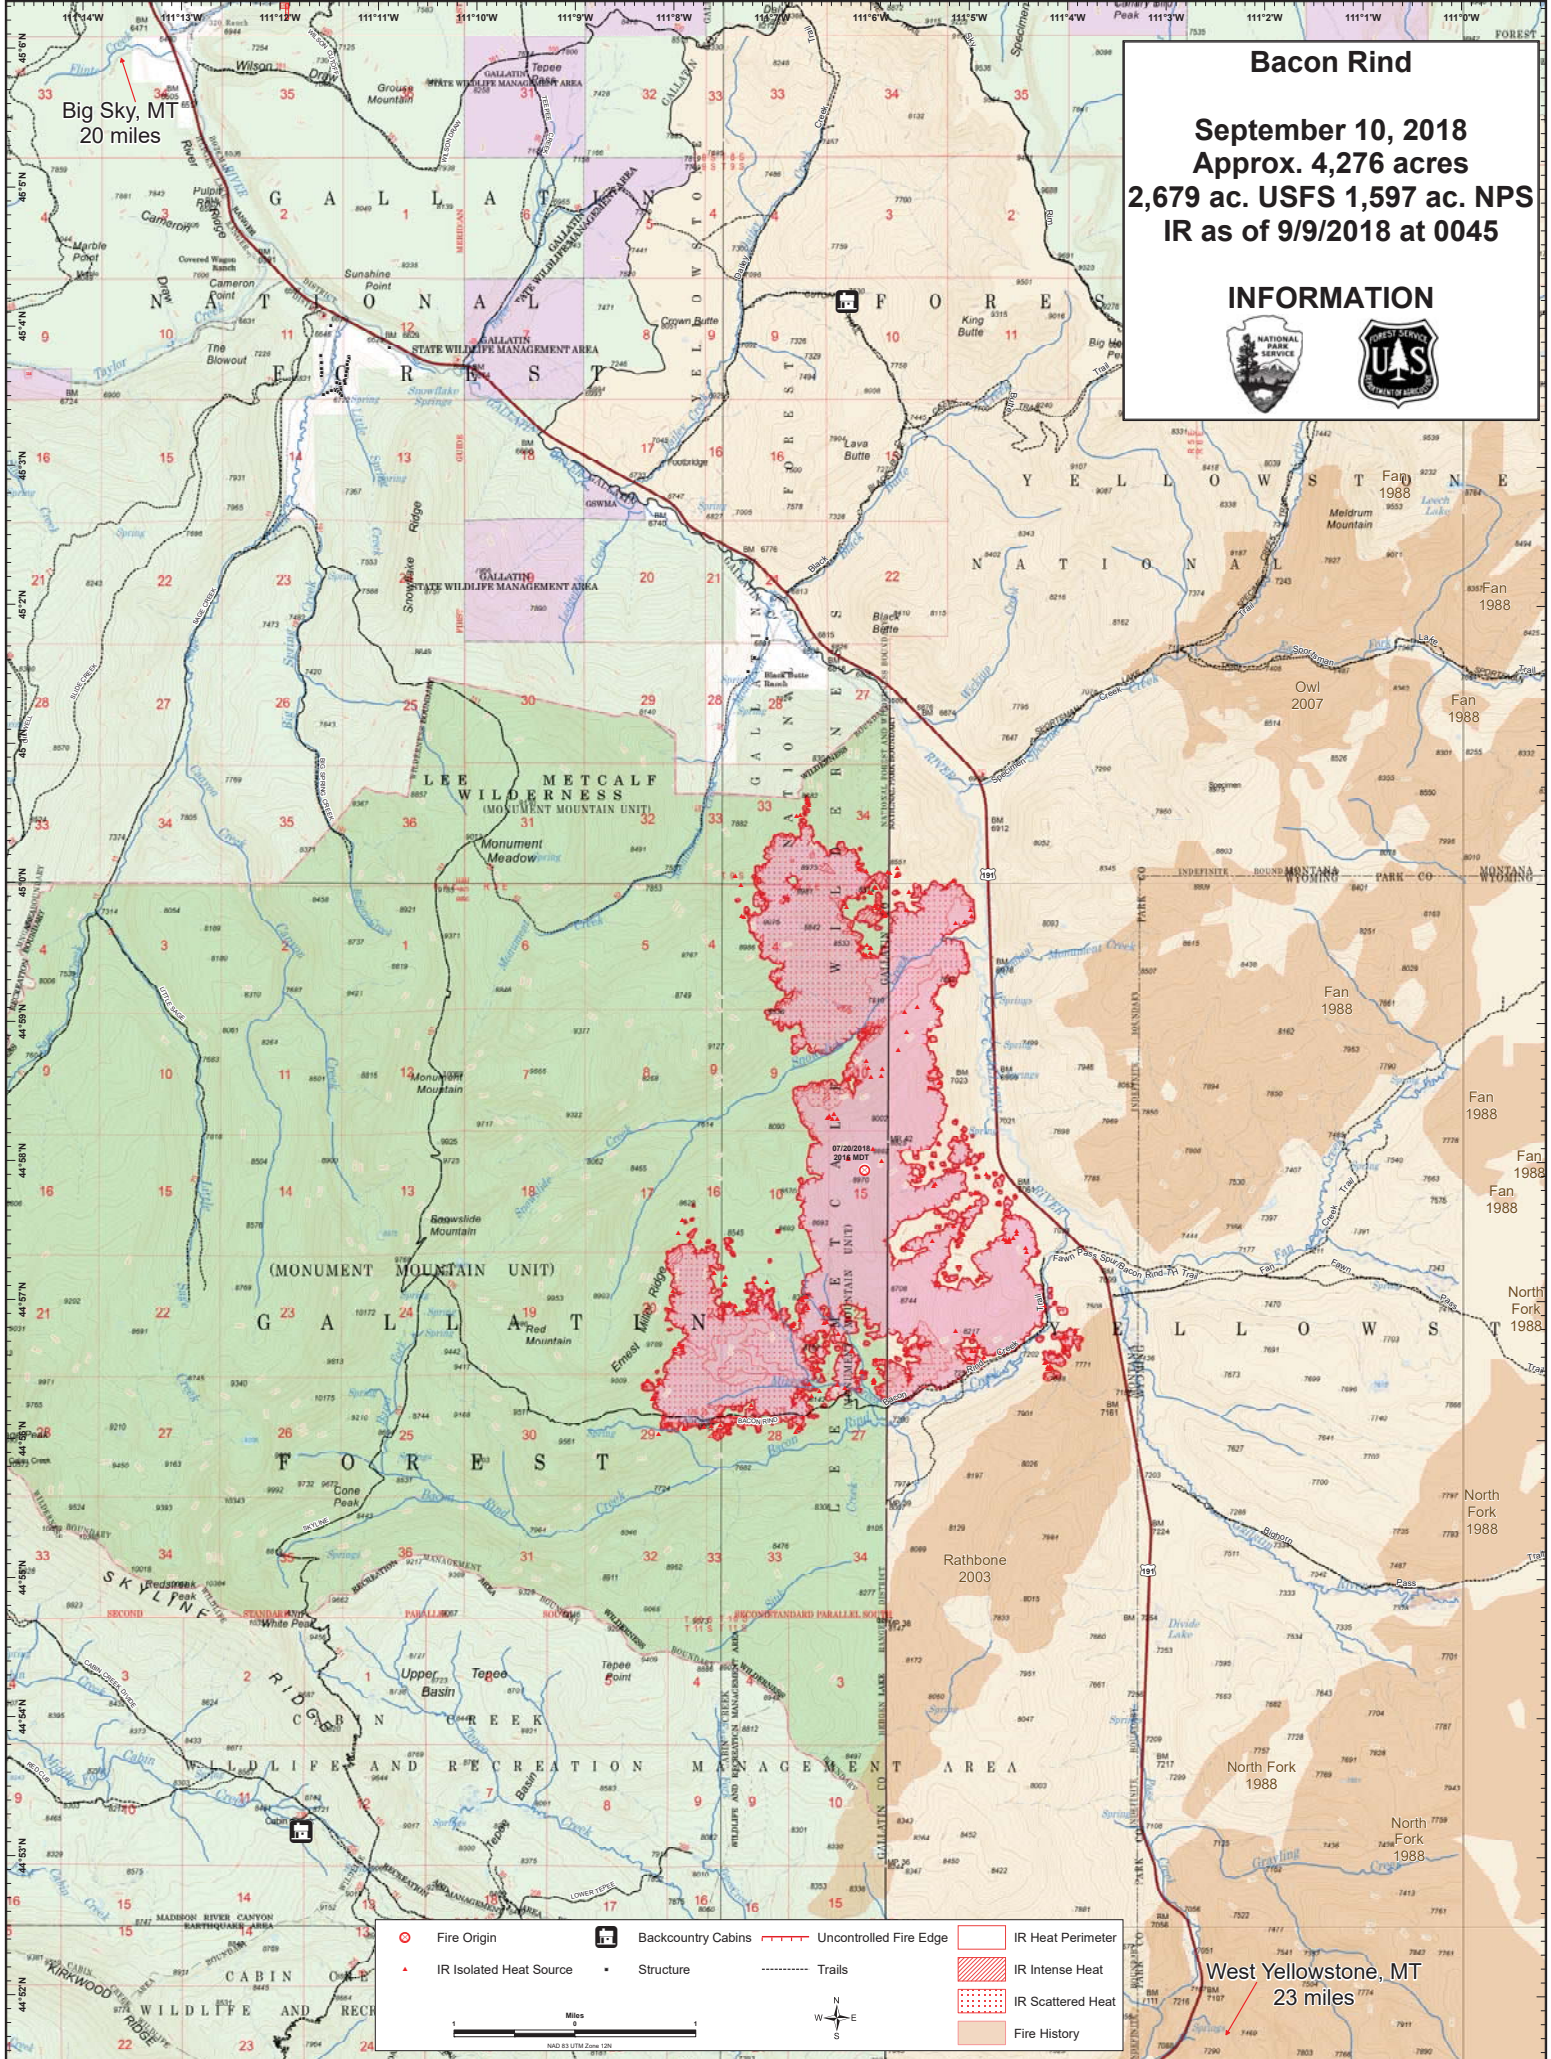

Bacon Rind

September 10, 2018
Approx. 4,276 acres
2,679 ac. USFS 1,597 ac. NPS
IR as of 9/9/2018 at 0045

INFORMATION

Fire Origin	Backcountry Cabins	Uncontrolled Fire Edge	IR Heat Perimeter
IR Isolated Heat Source	Structure	Trails	IR Intense Heat
			IR Scattered Heat
			Fire History

Miles 0 1 2

NAD 83 UTM Zone 12N

N
E
S
W

West Yellowstone, MT
23 miles

Big Sky, MT
20 miles