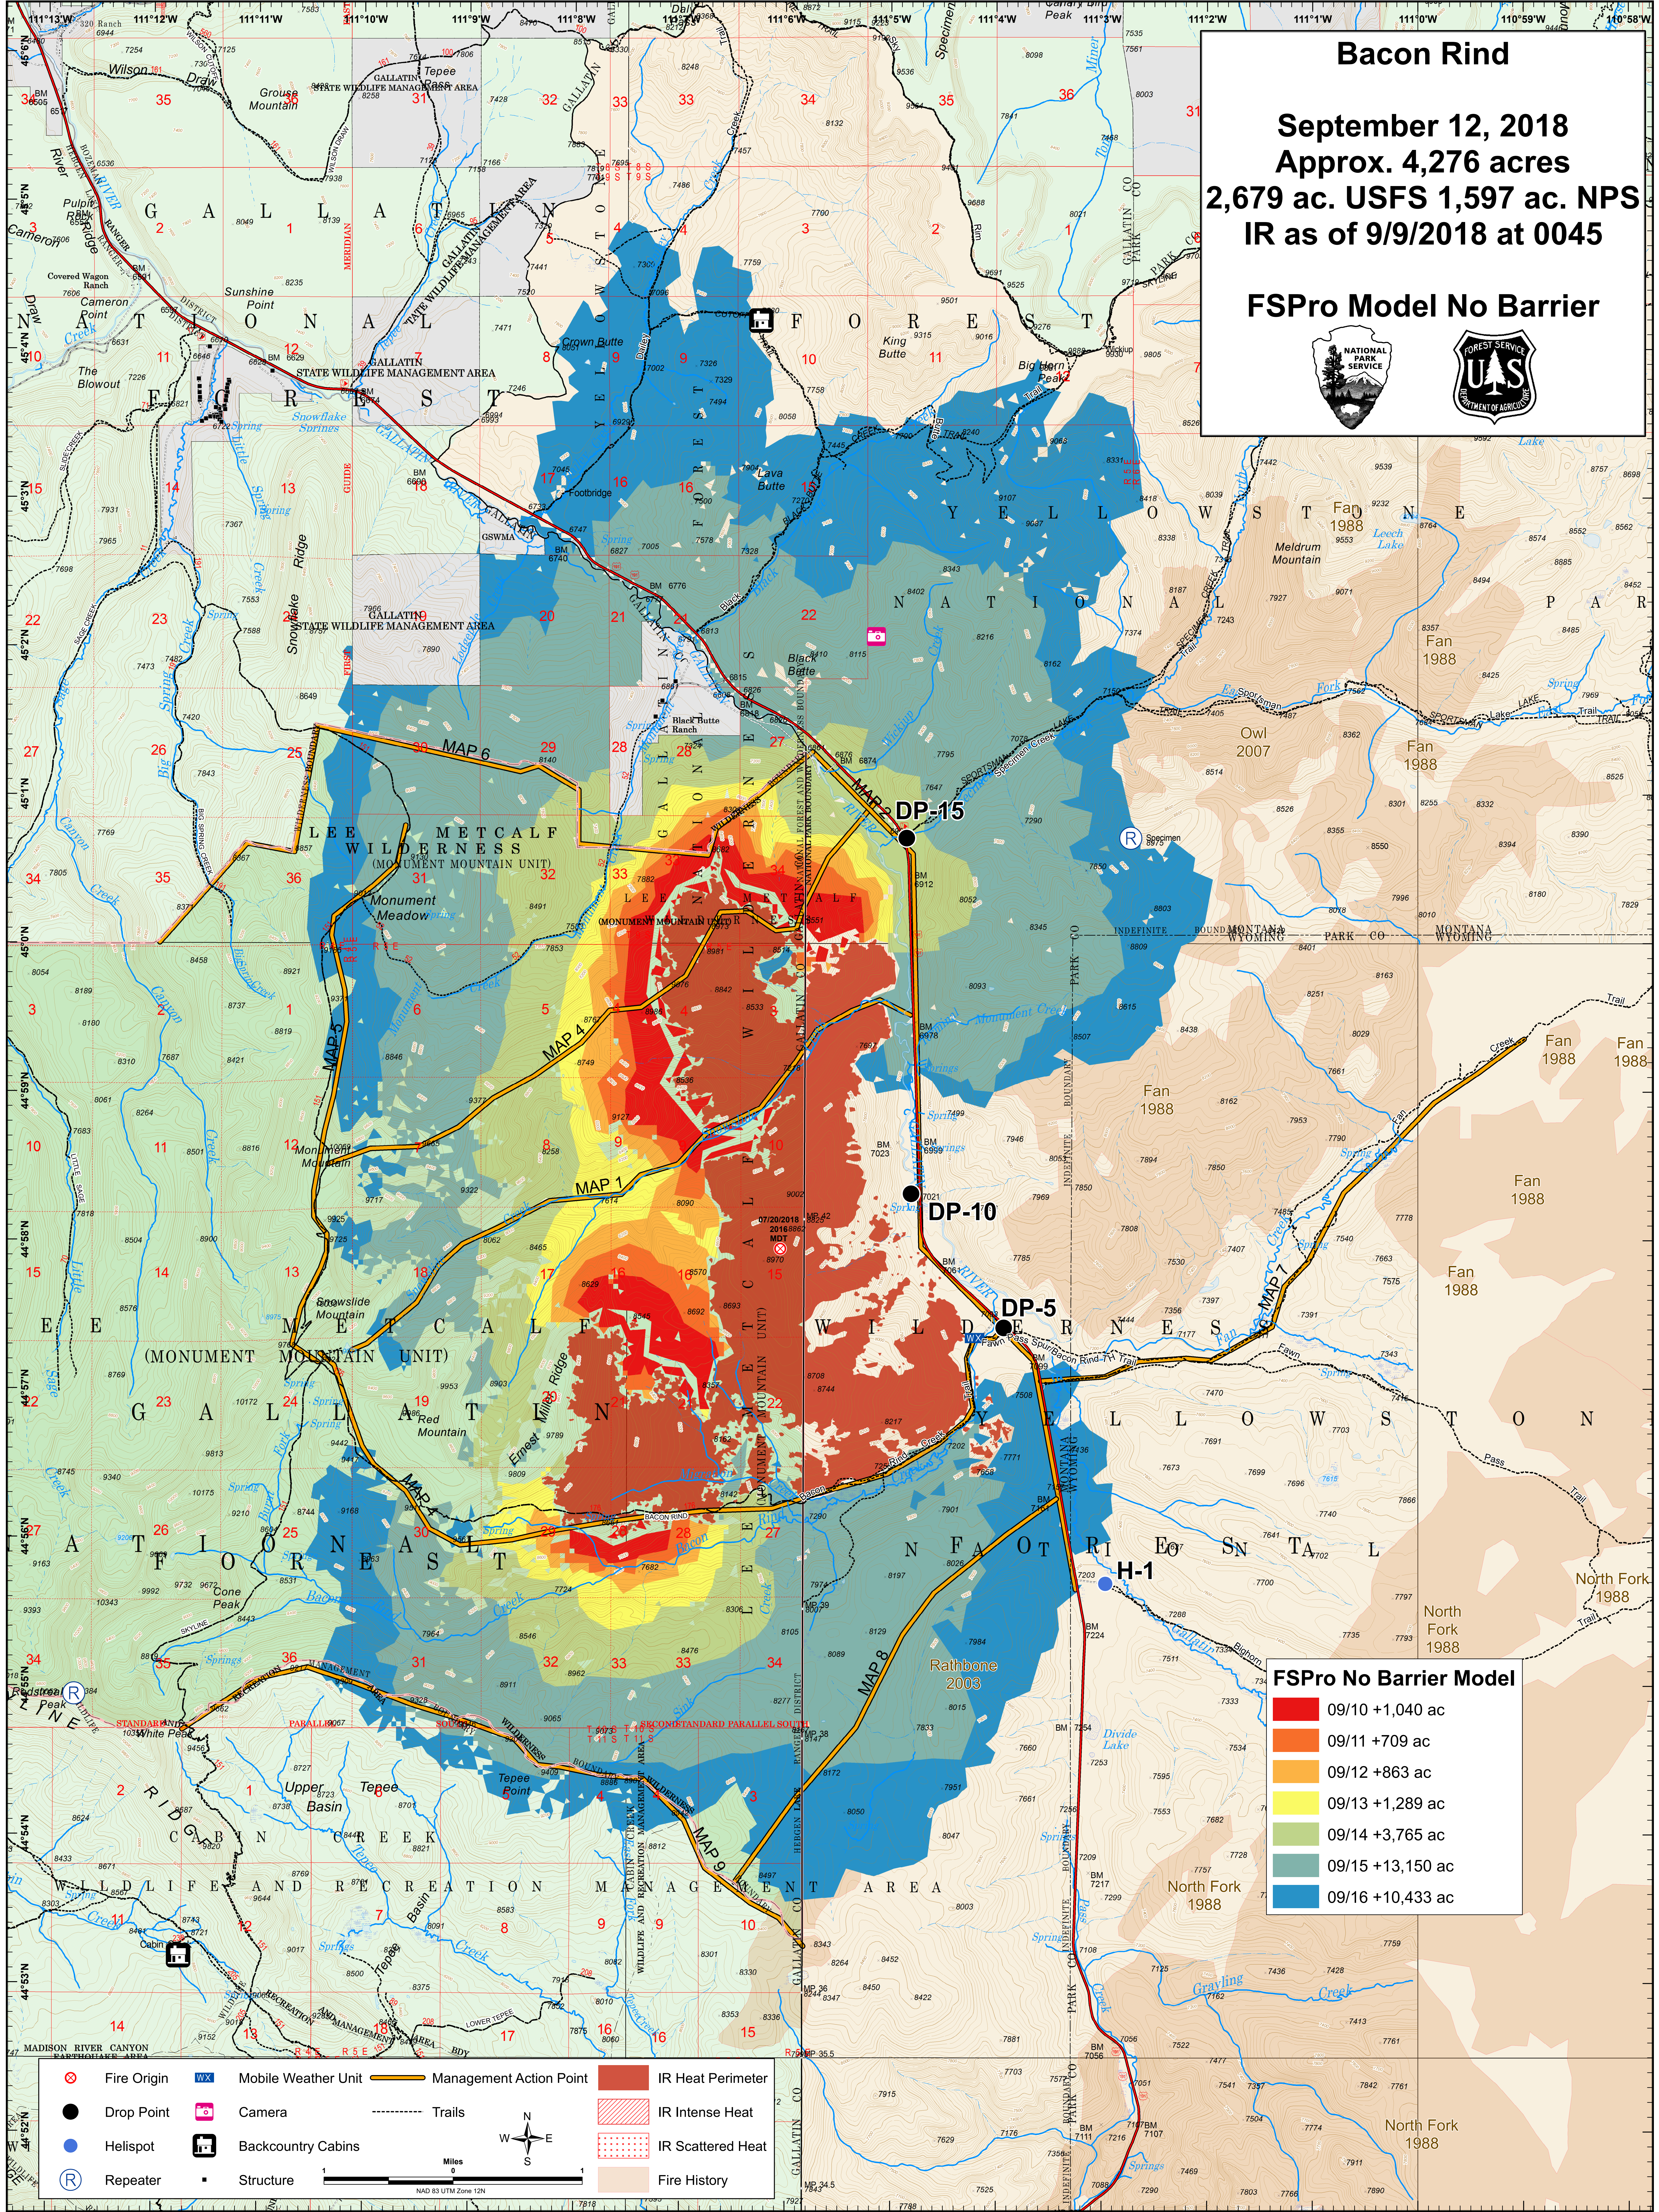

Bacon Rind

September 12, 2018
Approx. 4,276 acres
2,679 ac. USFS 1,597 ac. NPS
IR as of 9/9/2018 at 0045

FSPro Model No Barrier

FSPro No Barrier Model

- 09/10 +1,040 ac
- 09/11 +709 ac
- 09/12 +863 ac
- 09/13 +1,289 ac
- 09/14 +3,765 ac
- 09/15 +13,150 ac
- 09/16 +10,433 ac

Scale: 1 Mile

NAD 83 UTM Zone 12N