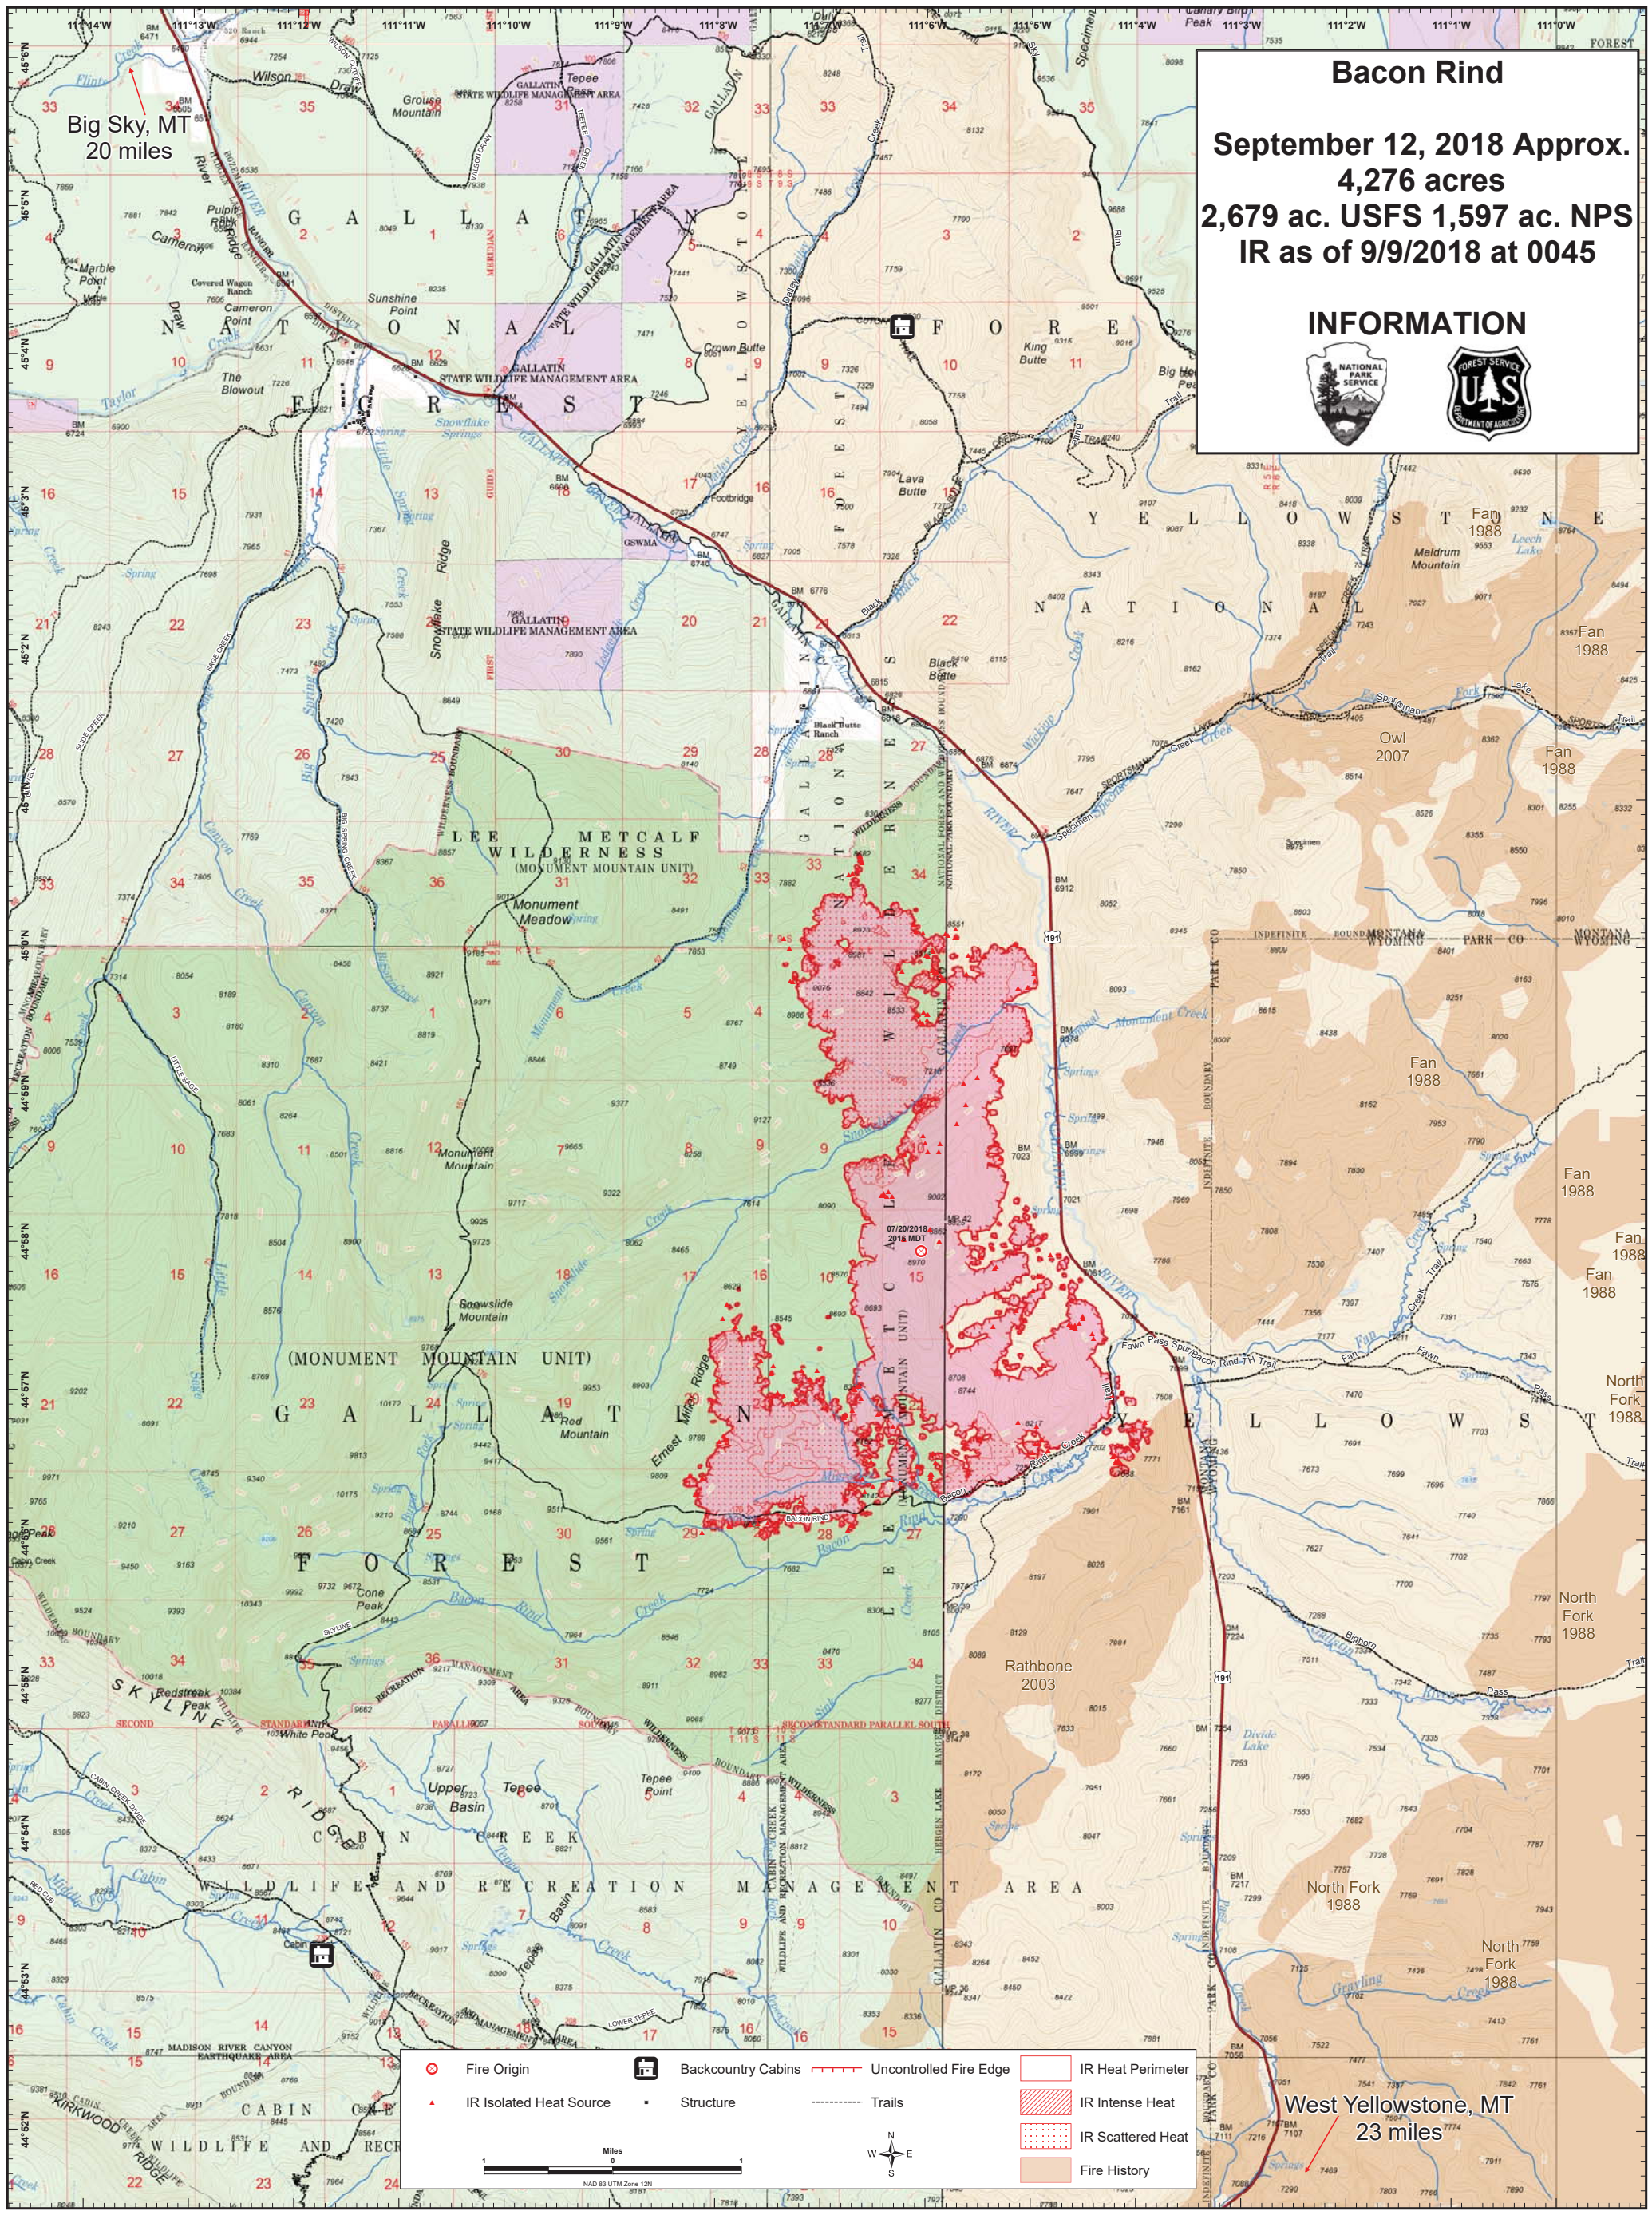

Bacon Rind

September 12, 2018 Approx.
4,276 acres
2,679 ac. USFS 1,597 ac. NPS
IR as of 9/9/2018 at 0045

INFORMATION

Fire Origin	Backcountry Cabins	Uncontrolled Fire Edge	IR Heat Perimeter
IR Isolated Heat Source	Structure	Trails	IR Intense Heat
			IR Scattered Heat
			Fire History

Big Sky, MT
20 miles

West Yellowstone, MT
23 miles