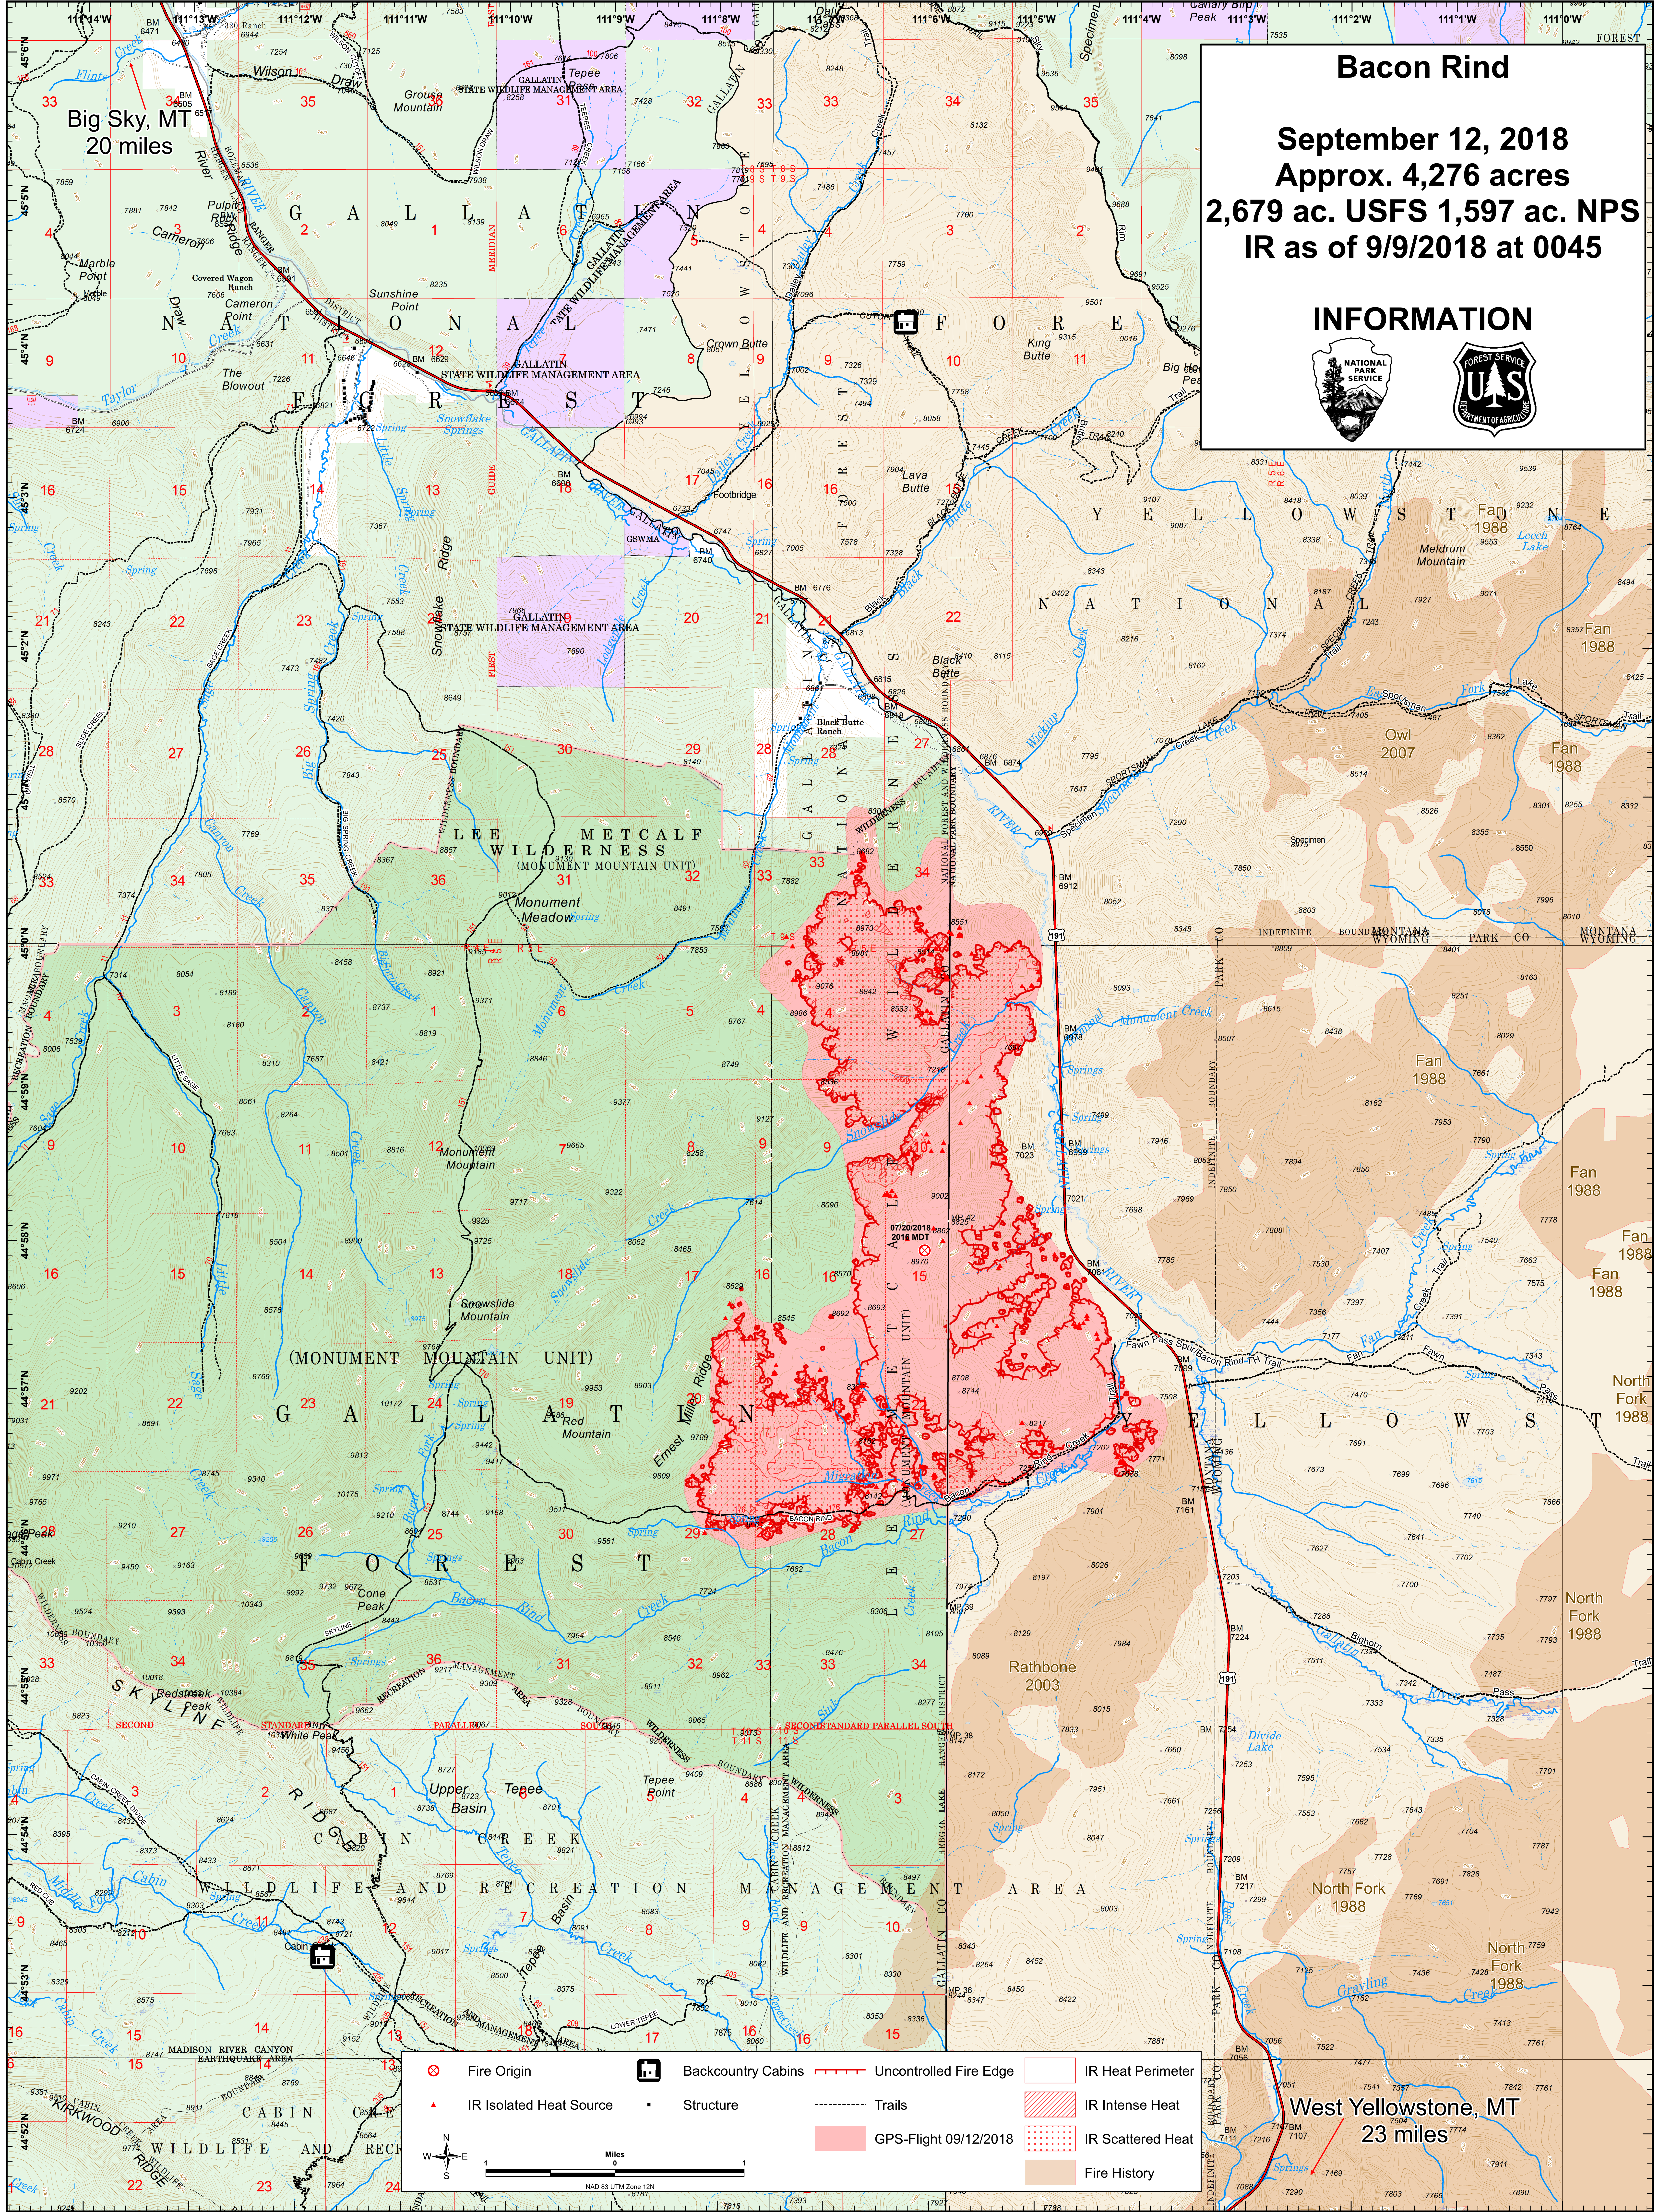

Bacon Rind

September 12, 2018
Approx. 4,276 acres
2,679 ac. USFS 1,597 ac. NPS
IR as of 9/9/2018 at 0045

INFORMATION

Big Sky, MT
20 miles

West Yellowstone, MT
23 miles

Fire Origin	Backcountry Cabins	Uncontrolled Fire Edge	IR Heat Perimeter
IR Isolated Heat Source	Structure	Trails	IR Intense Heat
Fire Origin	IR Intense Heat	GPS-Flight 09/12/2018	IR Scattered Heat
GPS-Flight 09/12/2018	IR Scattered Heat	IR Scattered Heat	Fire History