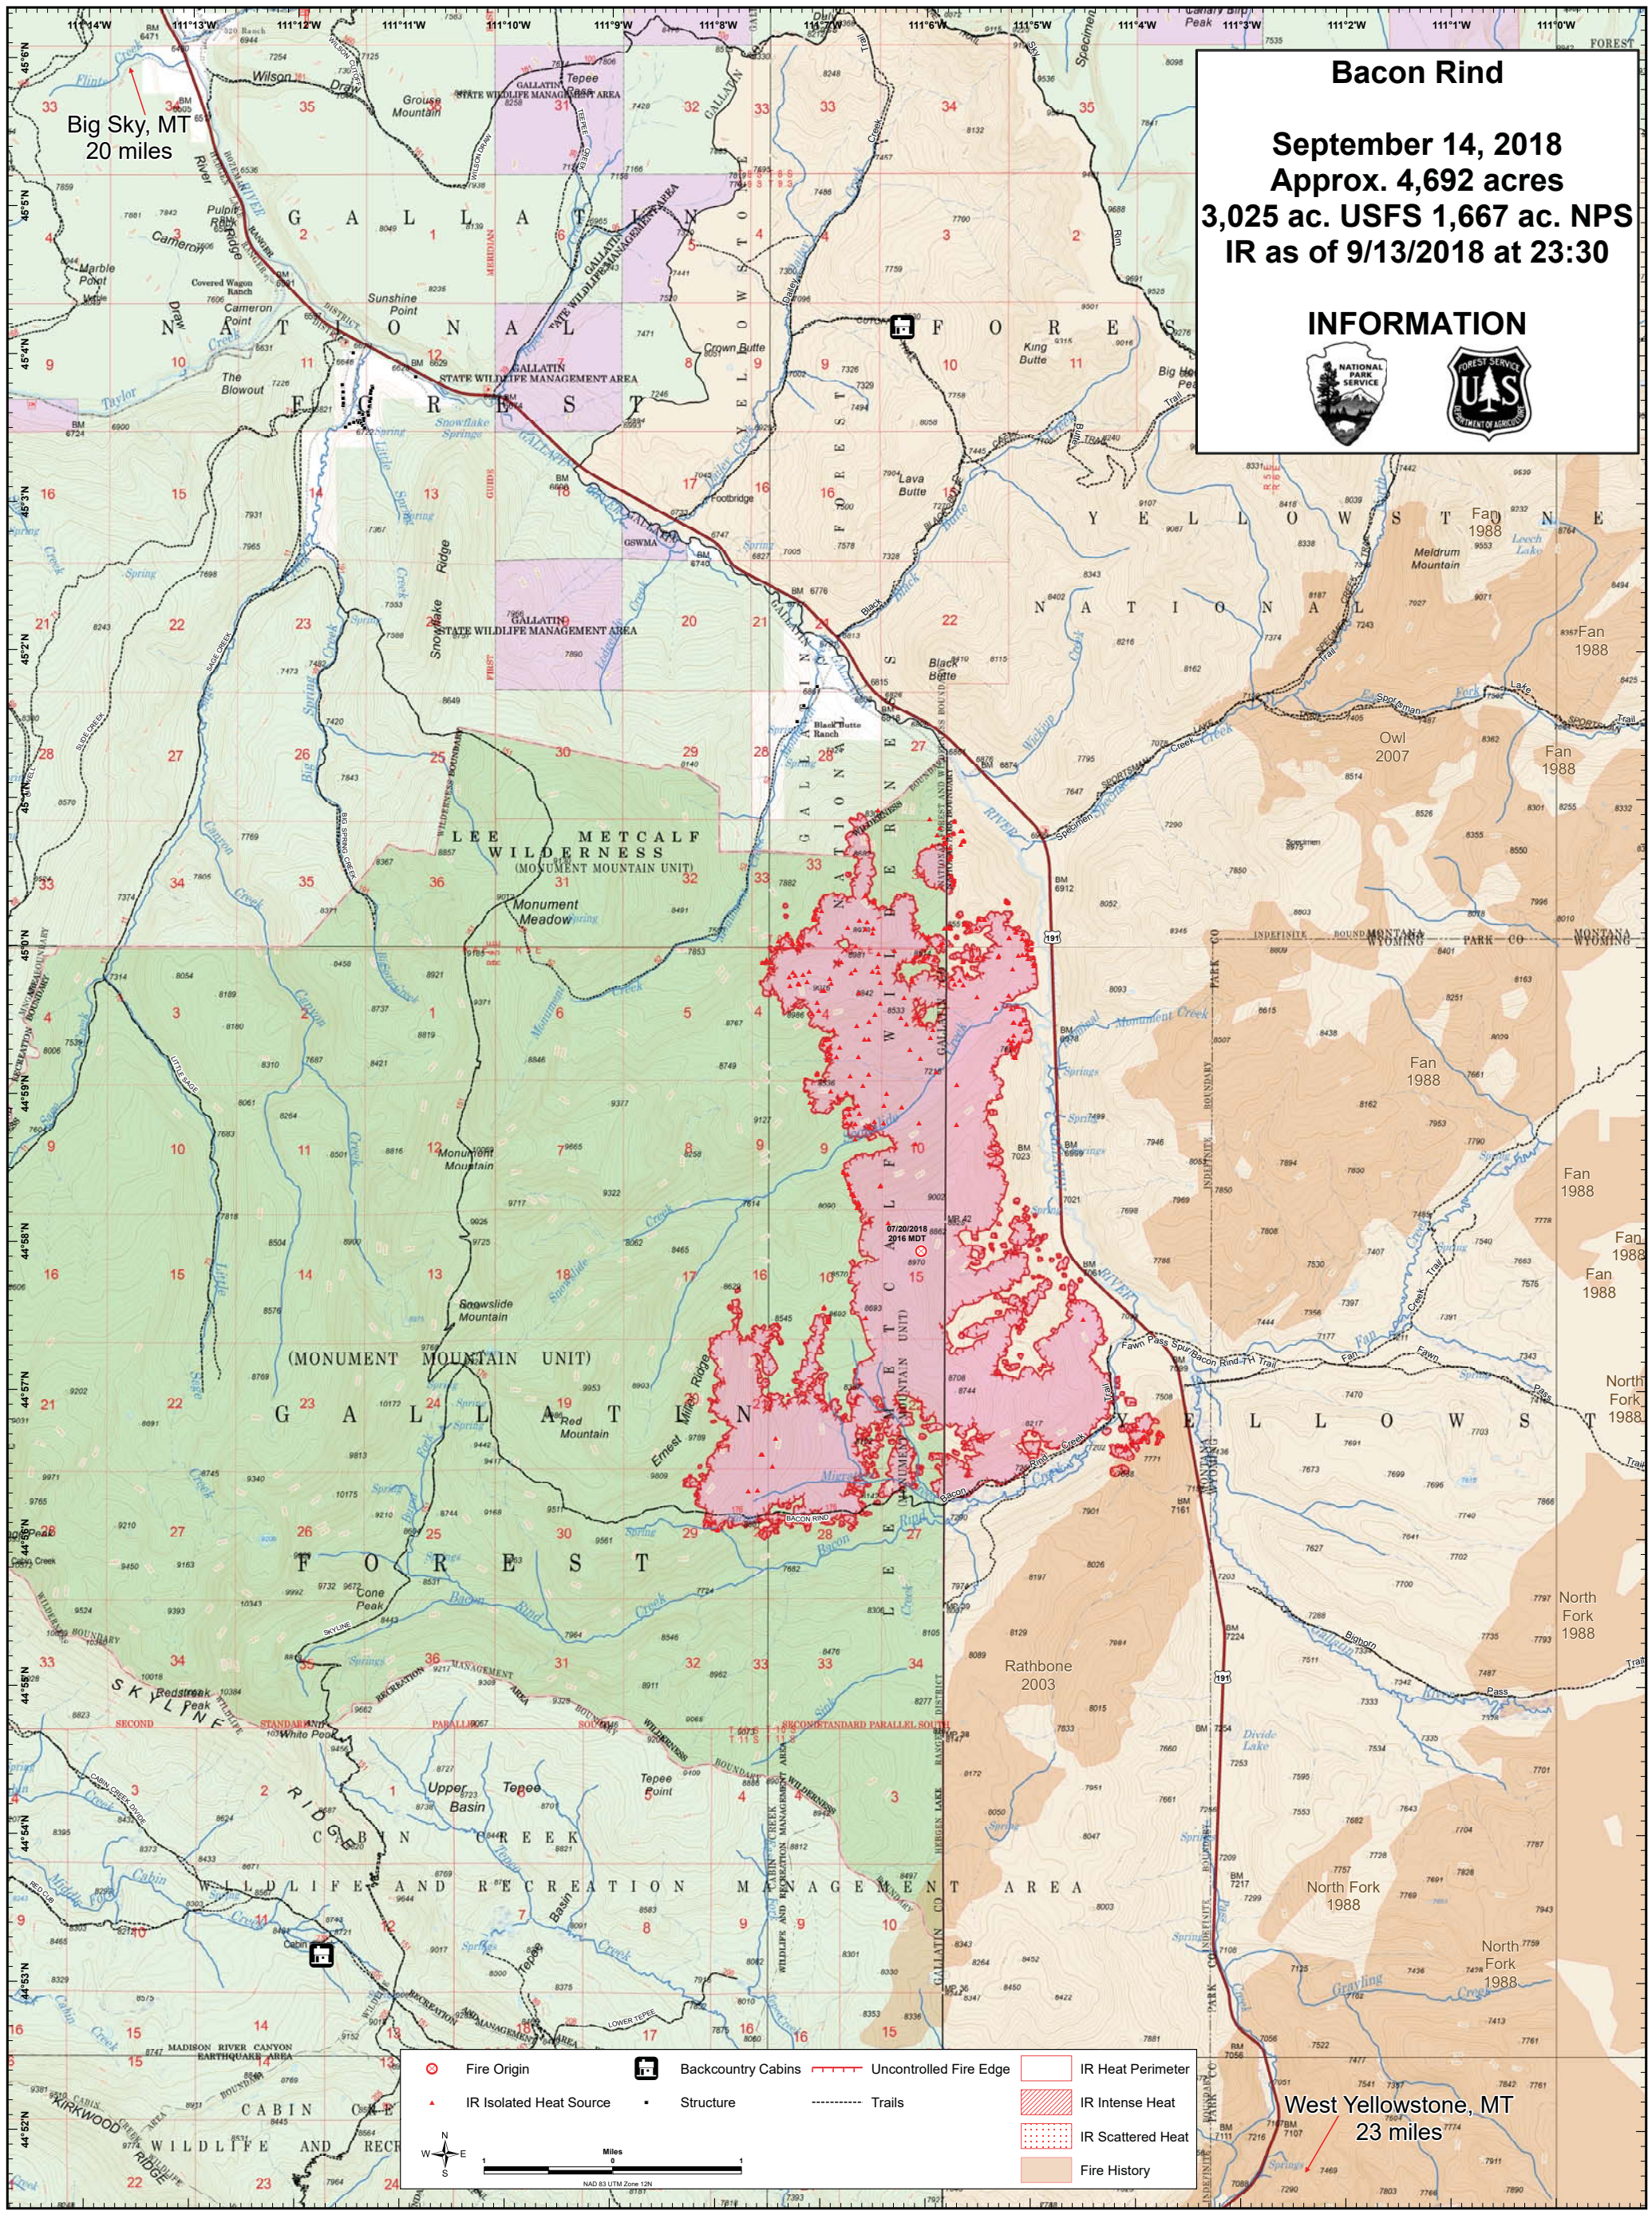

Bacon Rind

September 14, 2018
Approx. 4,692 acres
3,025 ac. USFS 1,667 ac. NPS
IR as of 9/13/2018 at 23:30

INFORMATION

Big Sky, MT
20 miles

West Yellowstone, MT
23 miles

Fire Origin	Backcountry Cabins	Uncontrolled Fire Edge	IR Heat Perimeter
IR Isolated Heat Source	Structure	IR Intense Heat	IR Scattered Heat
		Fire History	