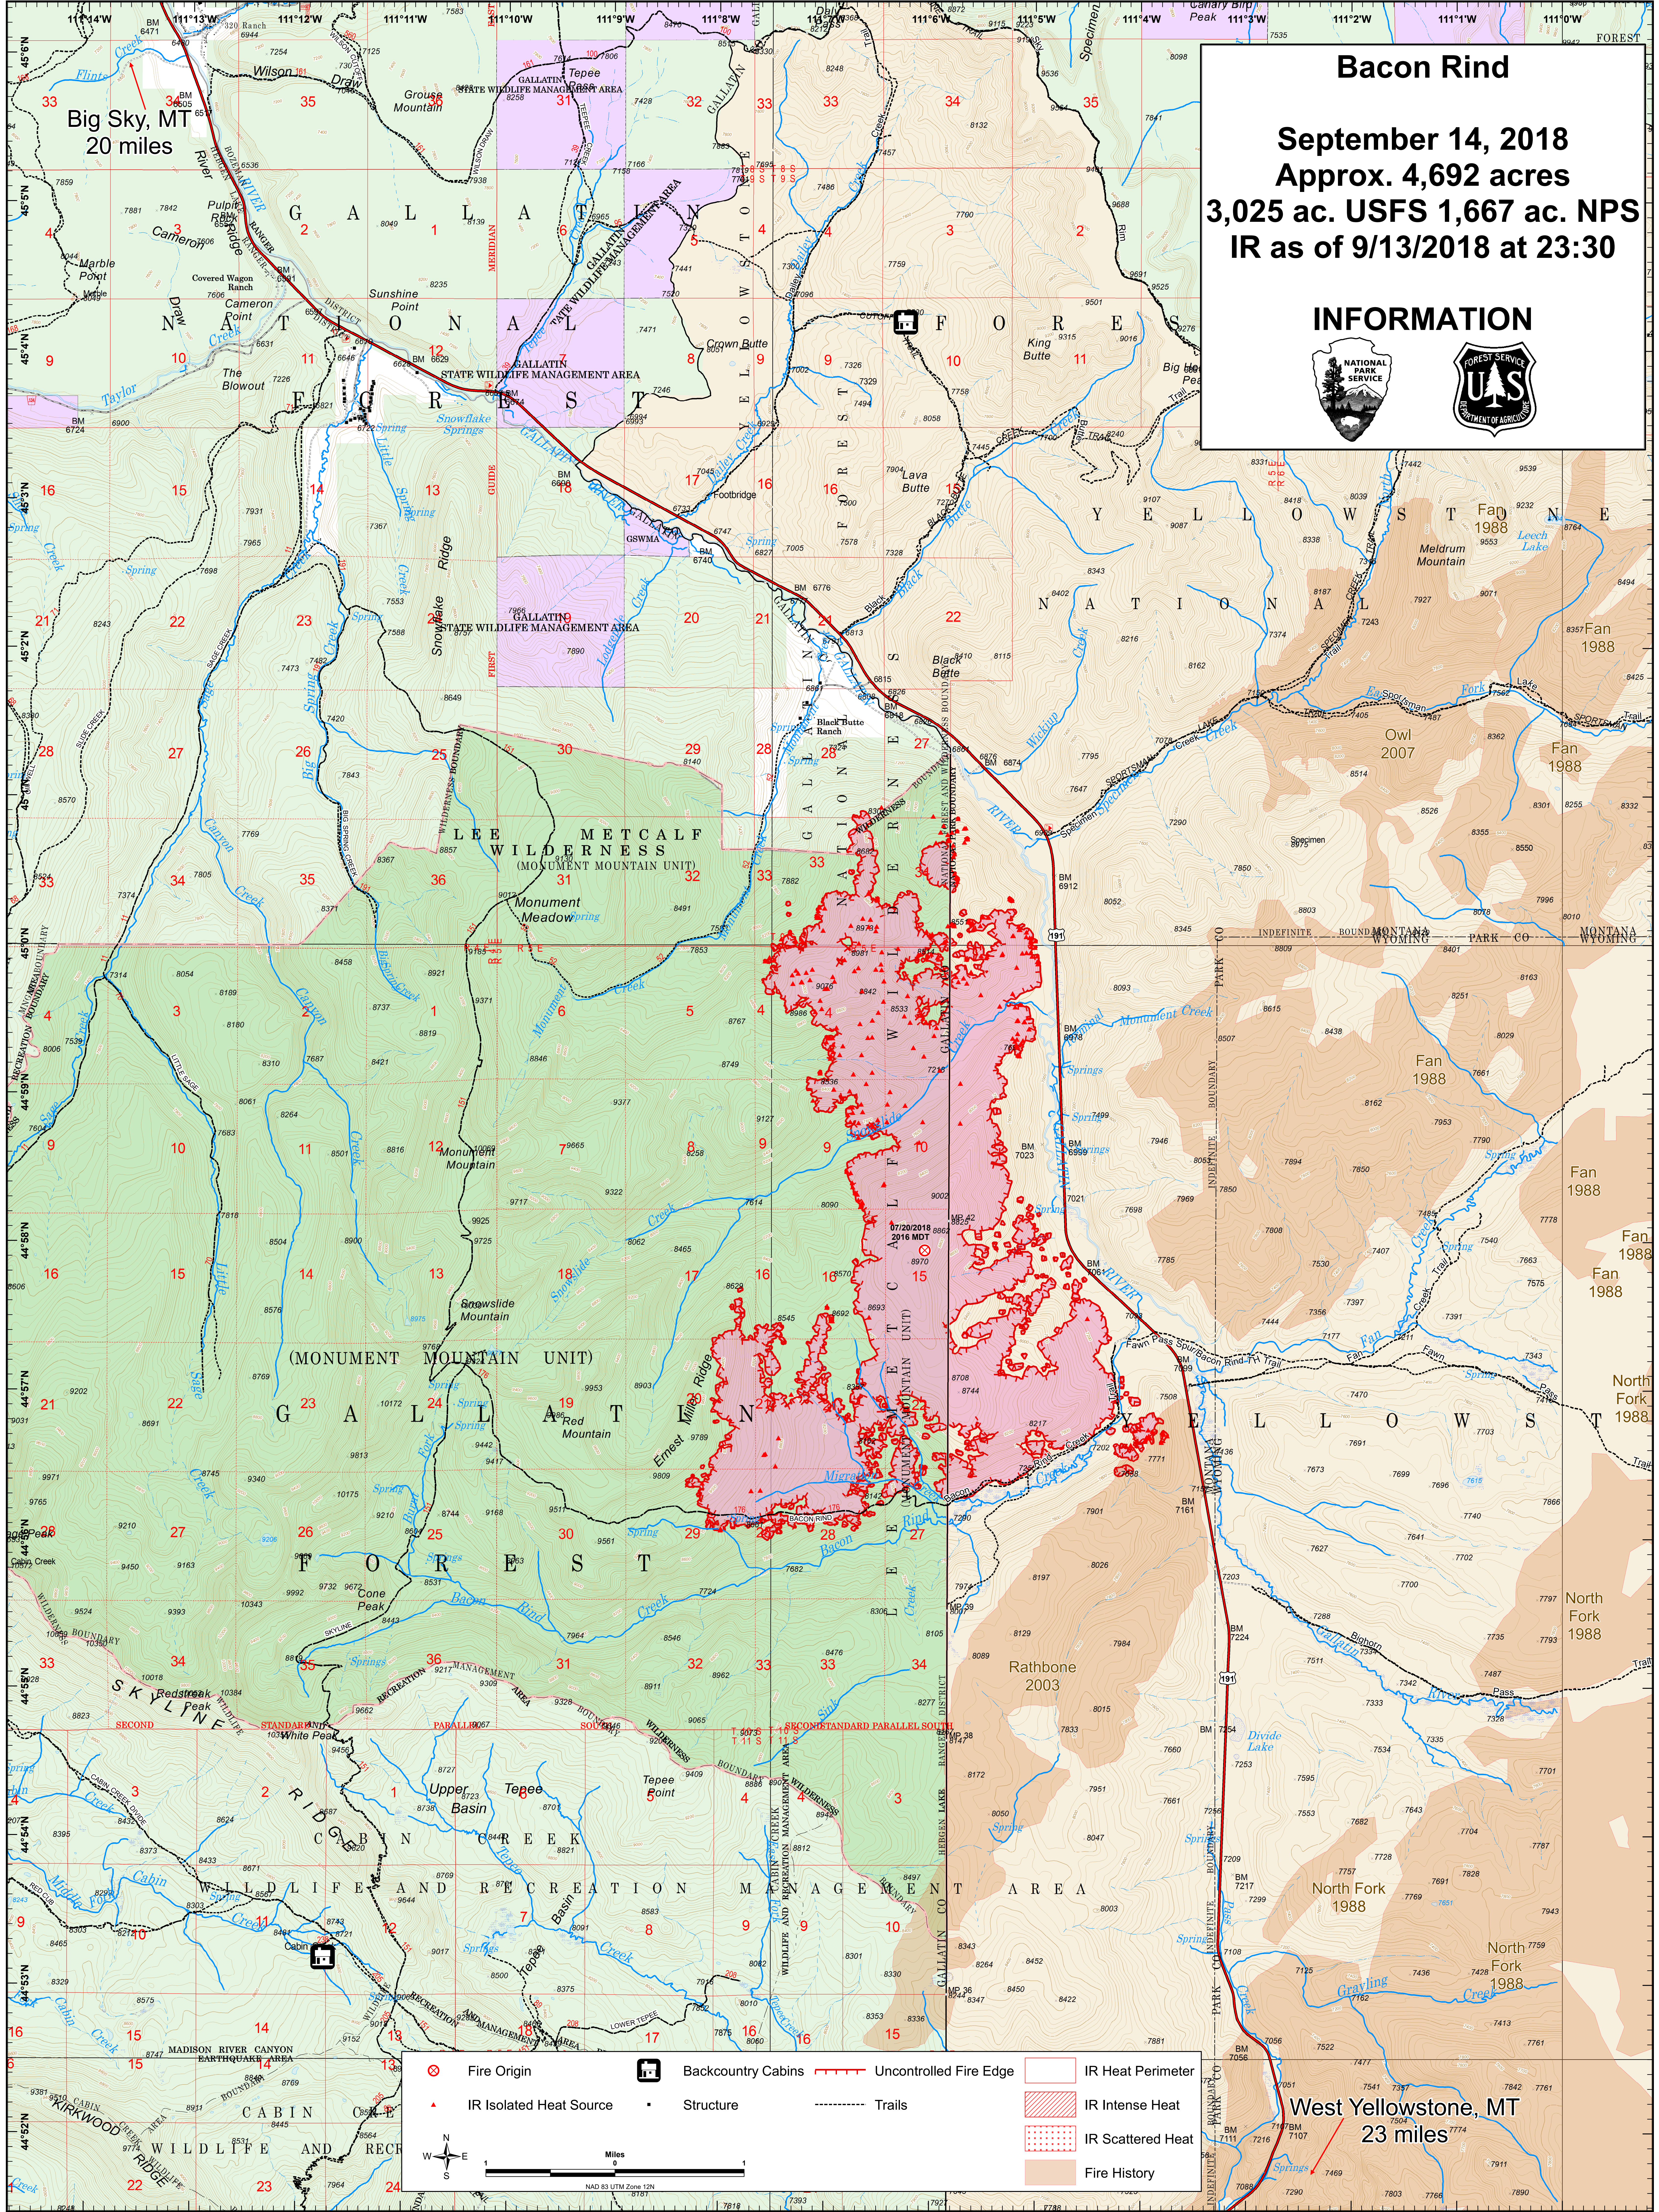

Bacon Rind

September 14, 2018
Approx. 4,692 acres
3,025 ac. USFS 1,667 ac. NPS
IR as of 9/13/2018 at 23:30

INFORMATION

Big Sky, MT
20 miles

West Yellowstone, MT
23 miles

Legend:

- Fire Origin
- IR Isolated Heat Source
- Backcountry Cabins
- Structure
- Uncontrolled Fire Edge
- Trails
- IR Heat Perimeter
- IR Intense Heat
- IR Scattered Heat
- Fire History