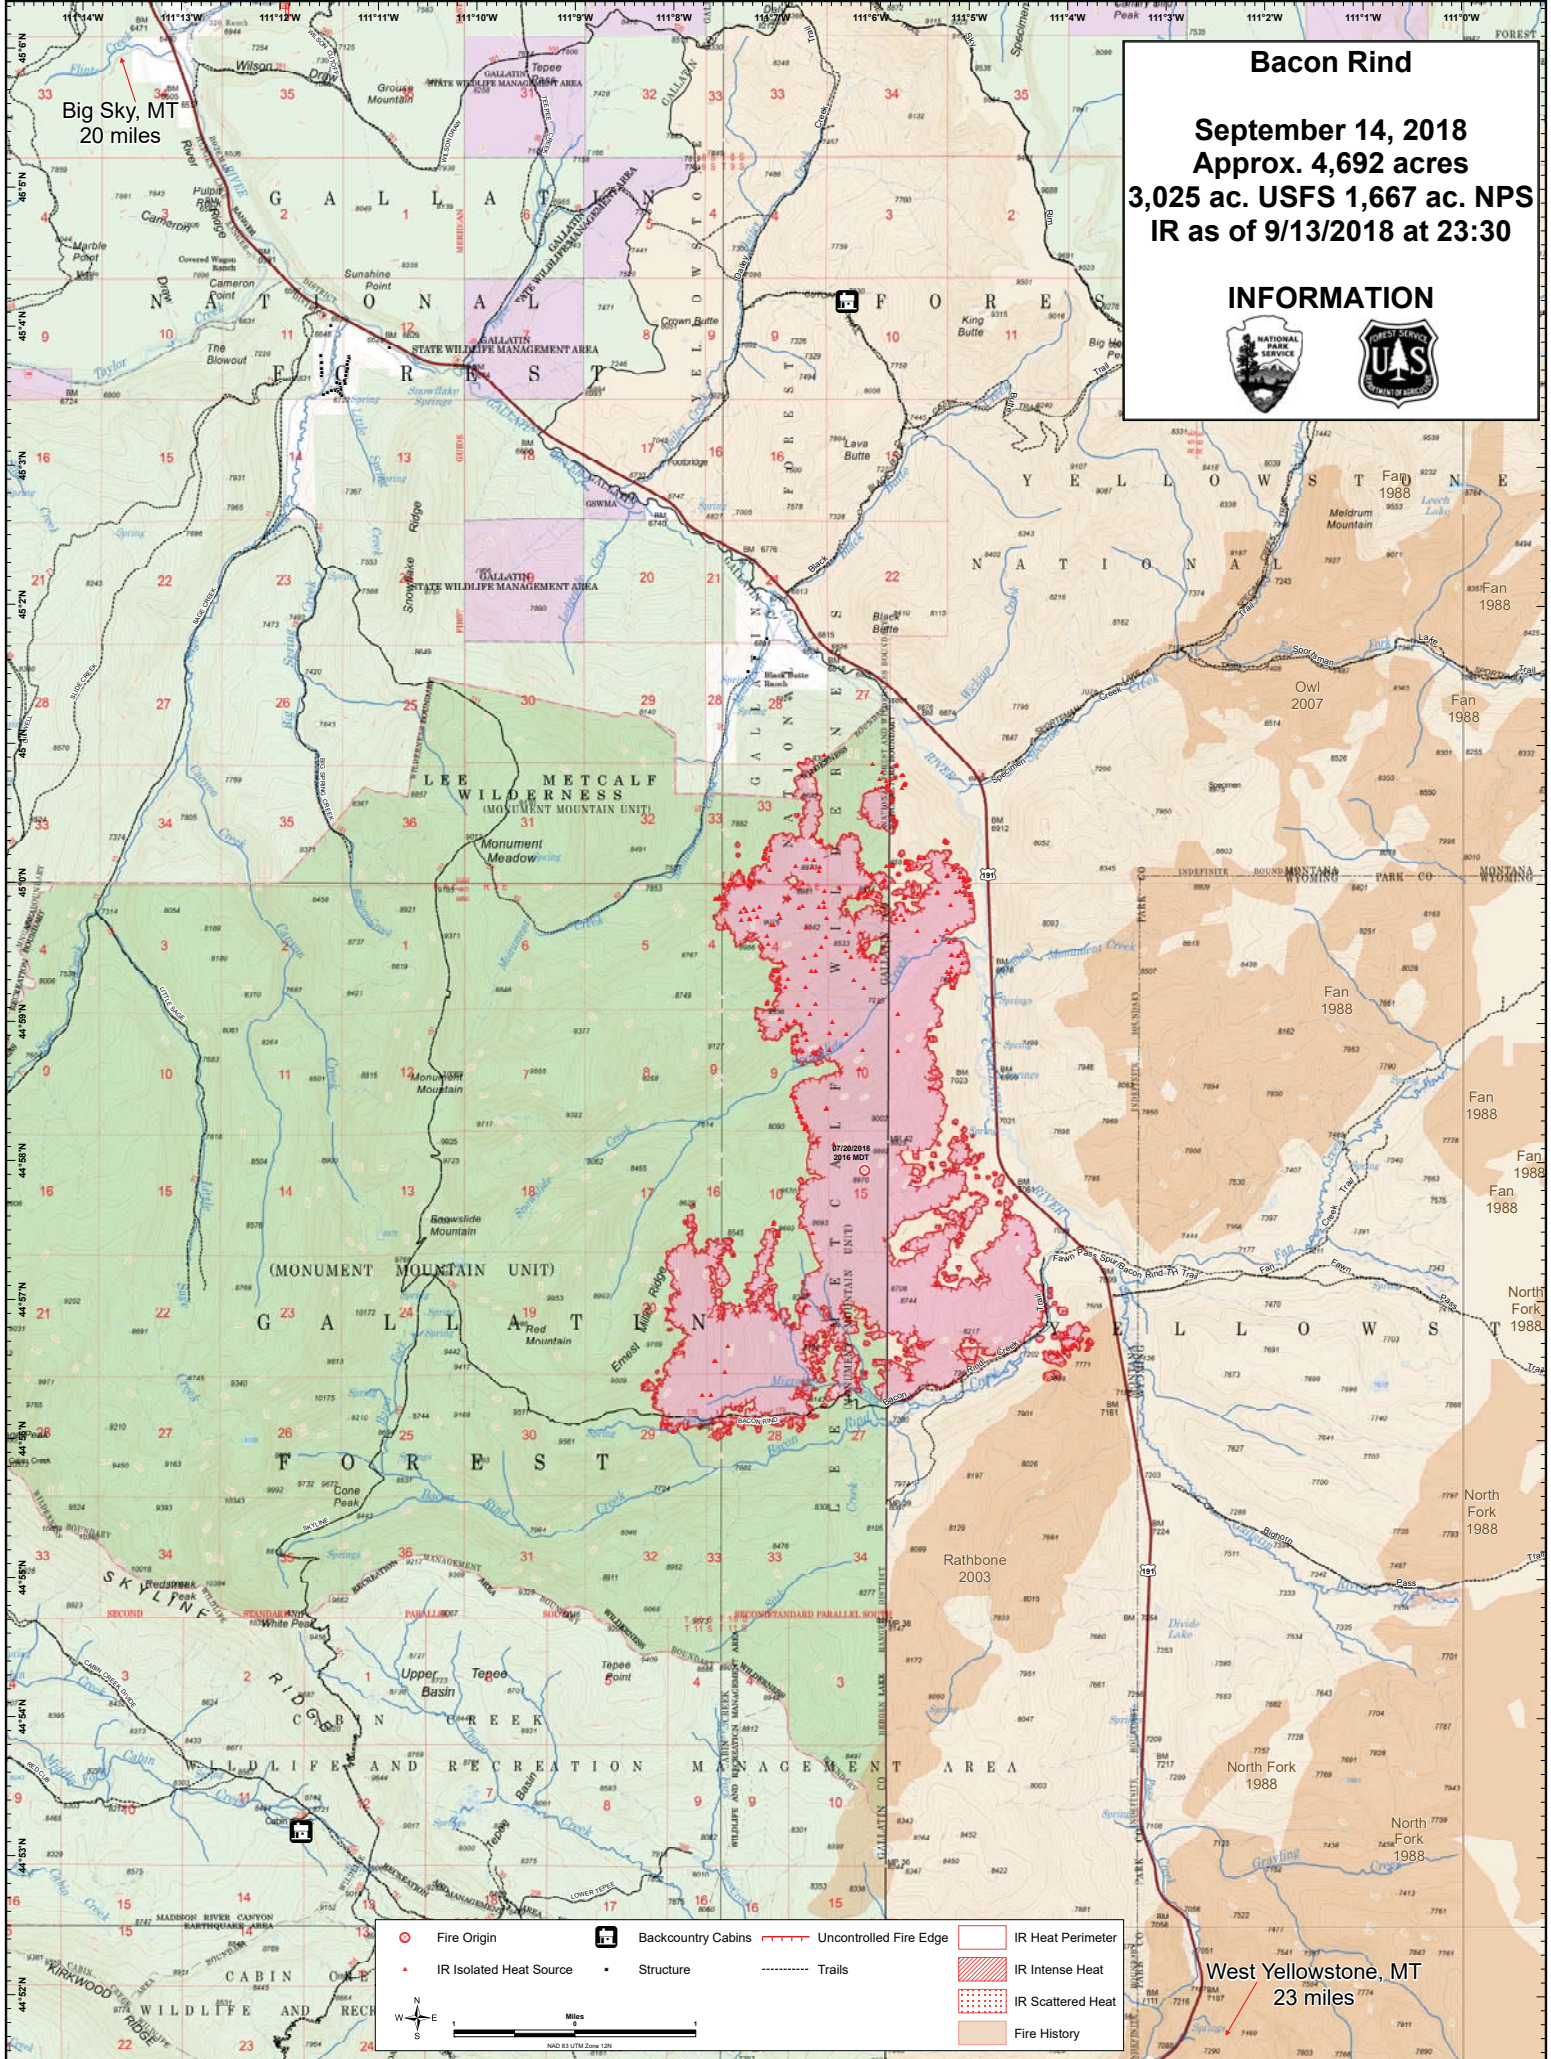

# Bacon Rind

September 14, 2018  
Approx. 4,692 acres  
3,025 ac. USFS 1,667 ac. NPS  
IR as of 9/13/2018 at 23:30

## INFORMATION

Big Sky, MT  
20 miles

West Yellowstone, MT  
23 miles

Fire Origin	Backcountry Cabins	Uncontrolled Fire Edge	IR Heat Perimeter
IR Isolated Heat Source	Structure	Trails	IR Intense Heat
			IR Scattered Heat
			Fire History

NAD 83 UTM Zone 12N